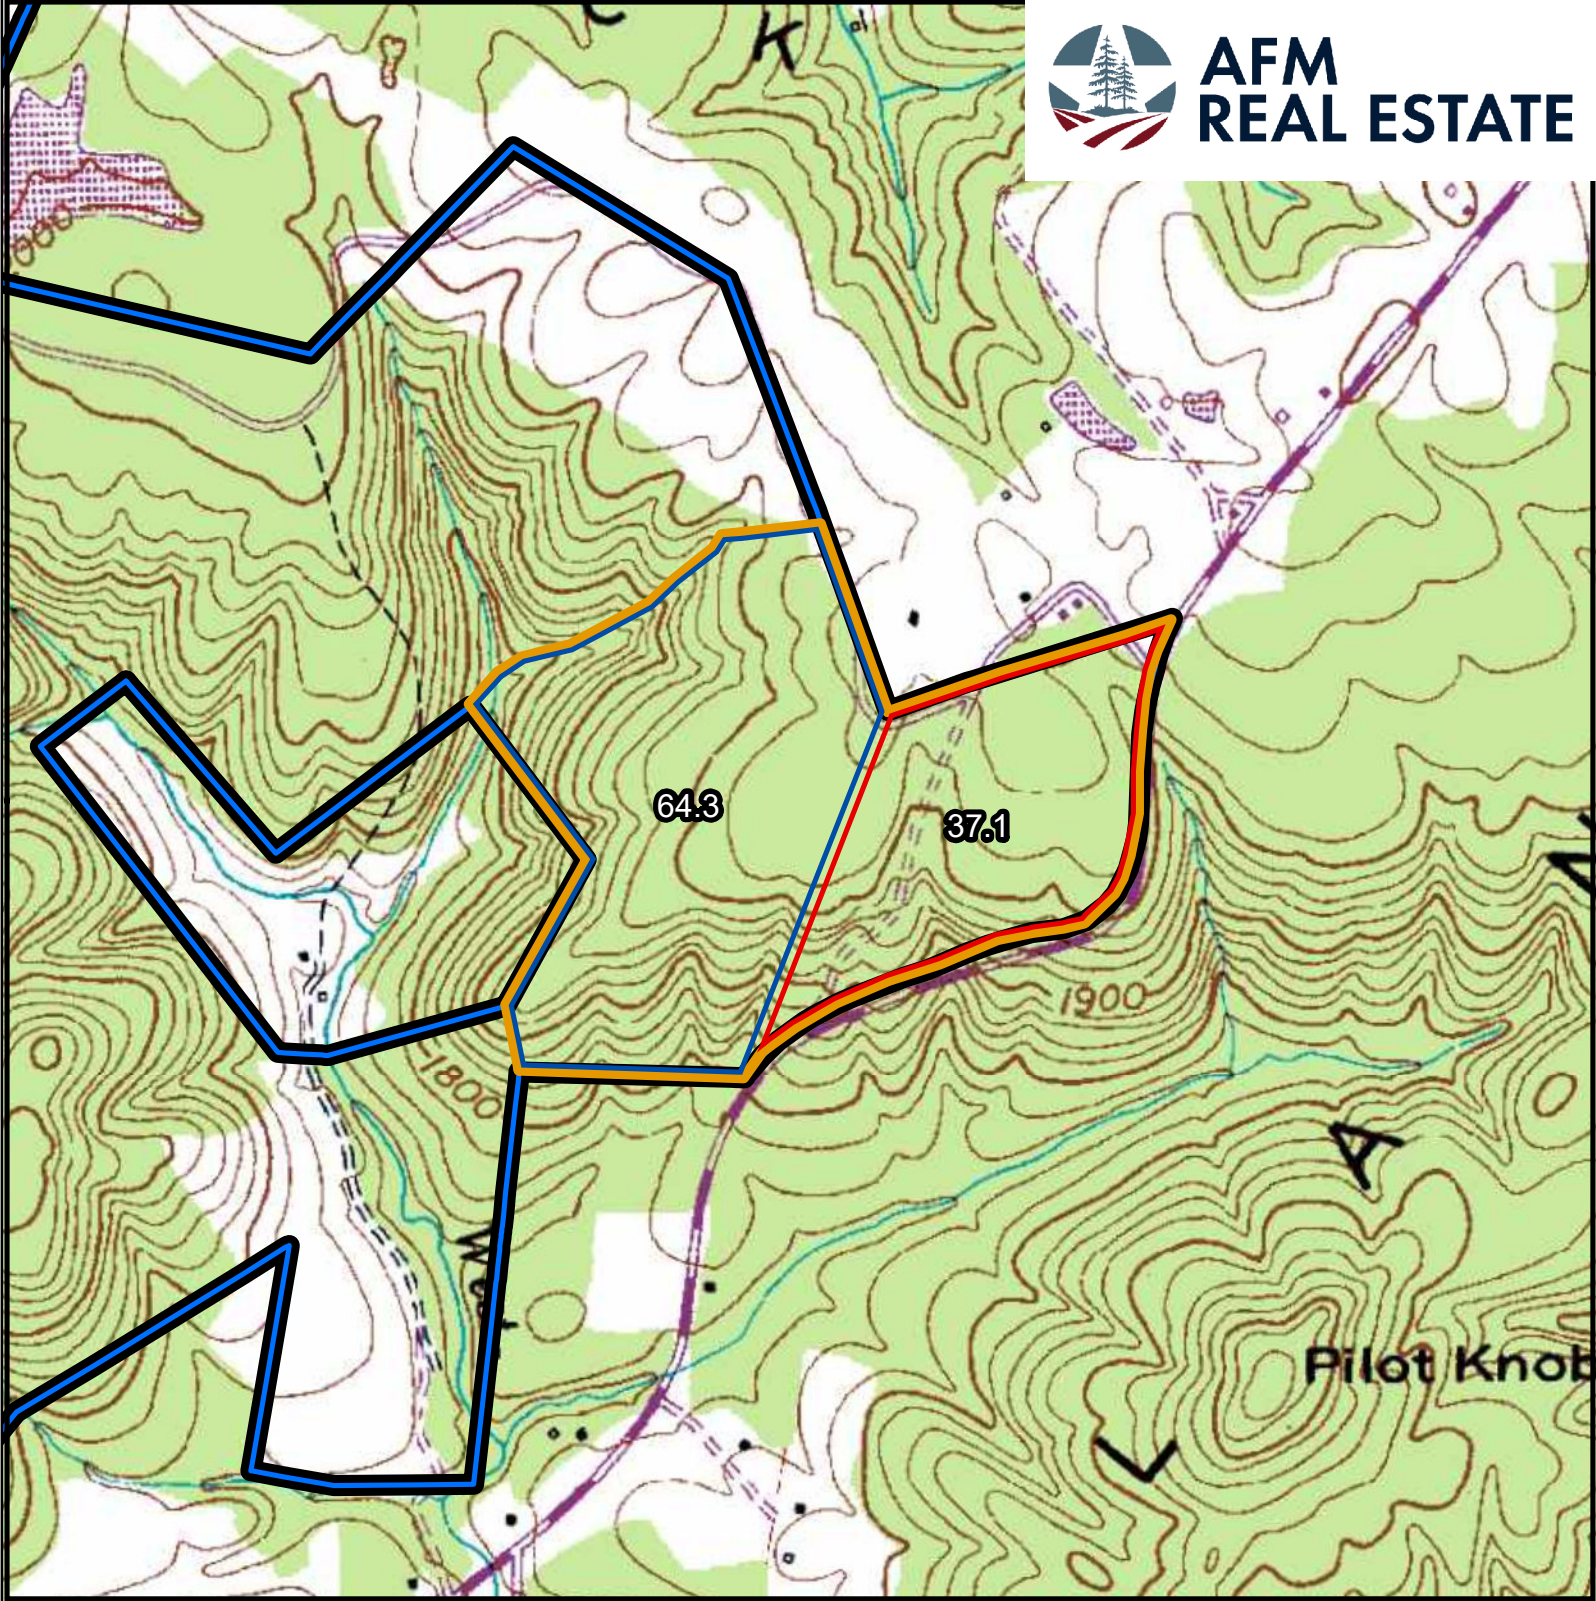

**AFM  
REAL ESTATE**

Tract Map	
Tract:	SEQ 1019
Sale:	Buckridge East
State:	Tennessee
County:	Cumberland
Acres Split #1	37.1 +/-
Acres Split #2	64.3 +/-

-  TIR Boundary
-  1019\_Buckridge\_East\_Whole
-  1019 Buckridge East - Split #1
-  1019 Buckridge East - Split #2