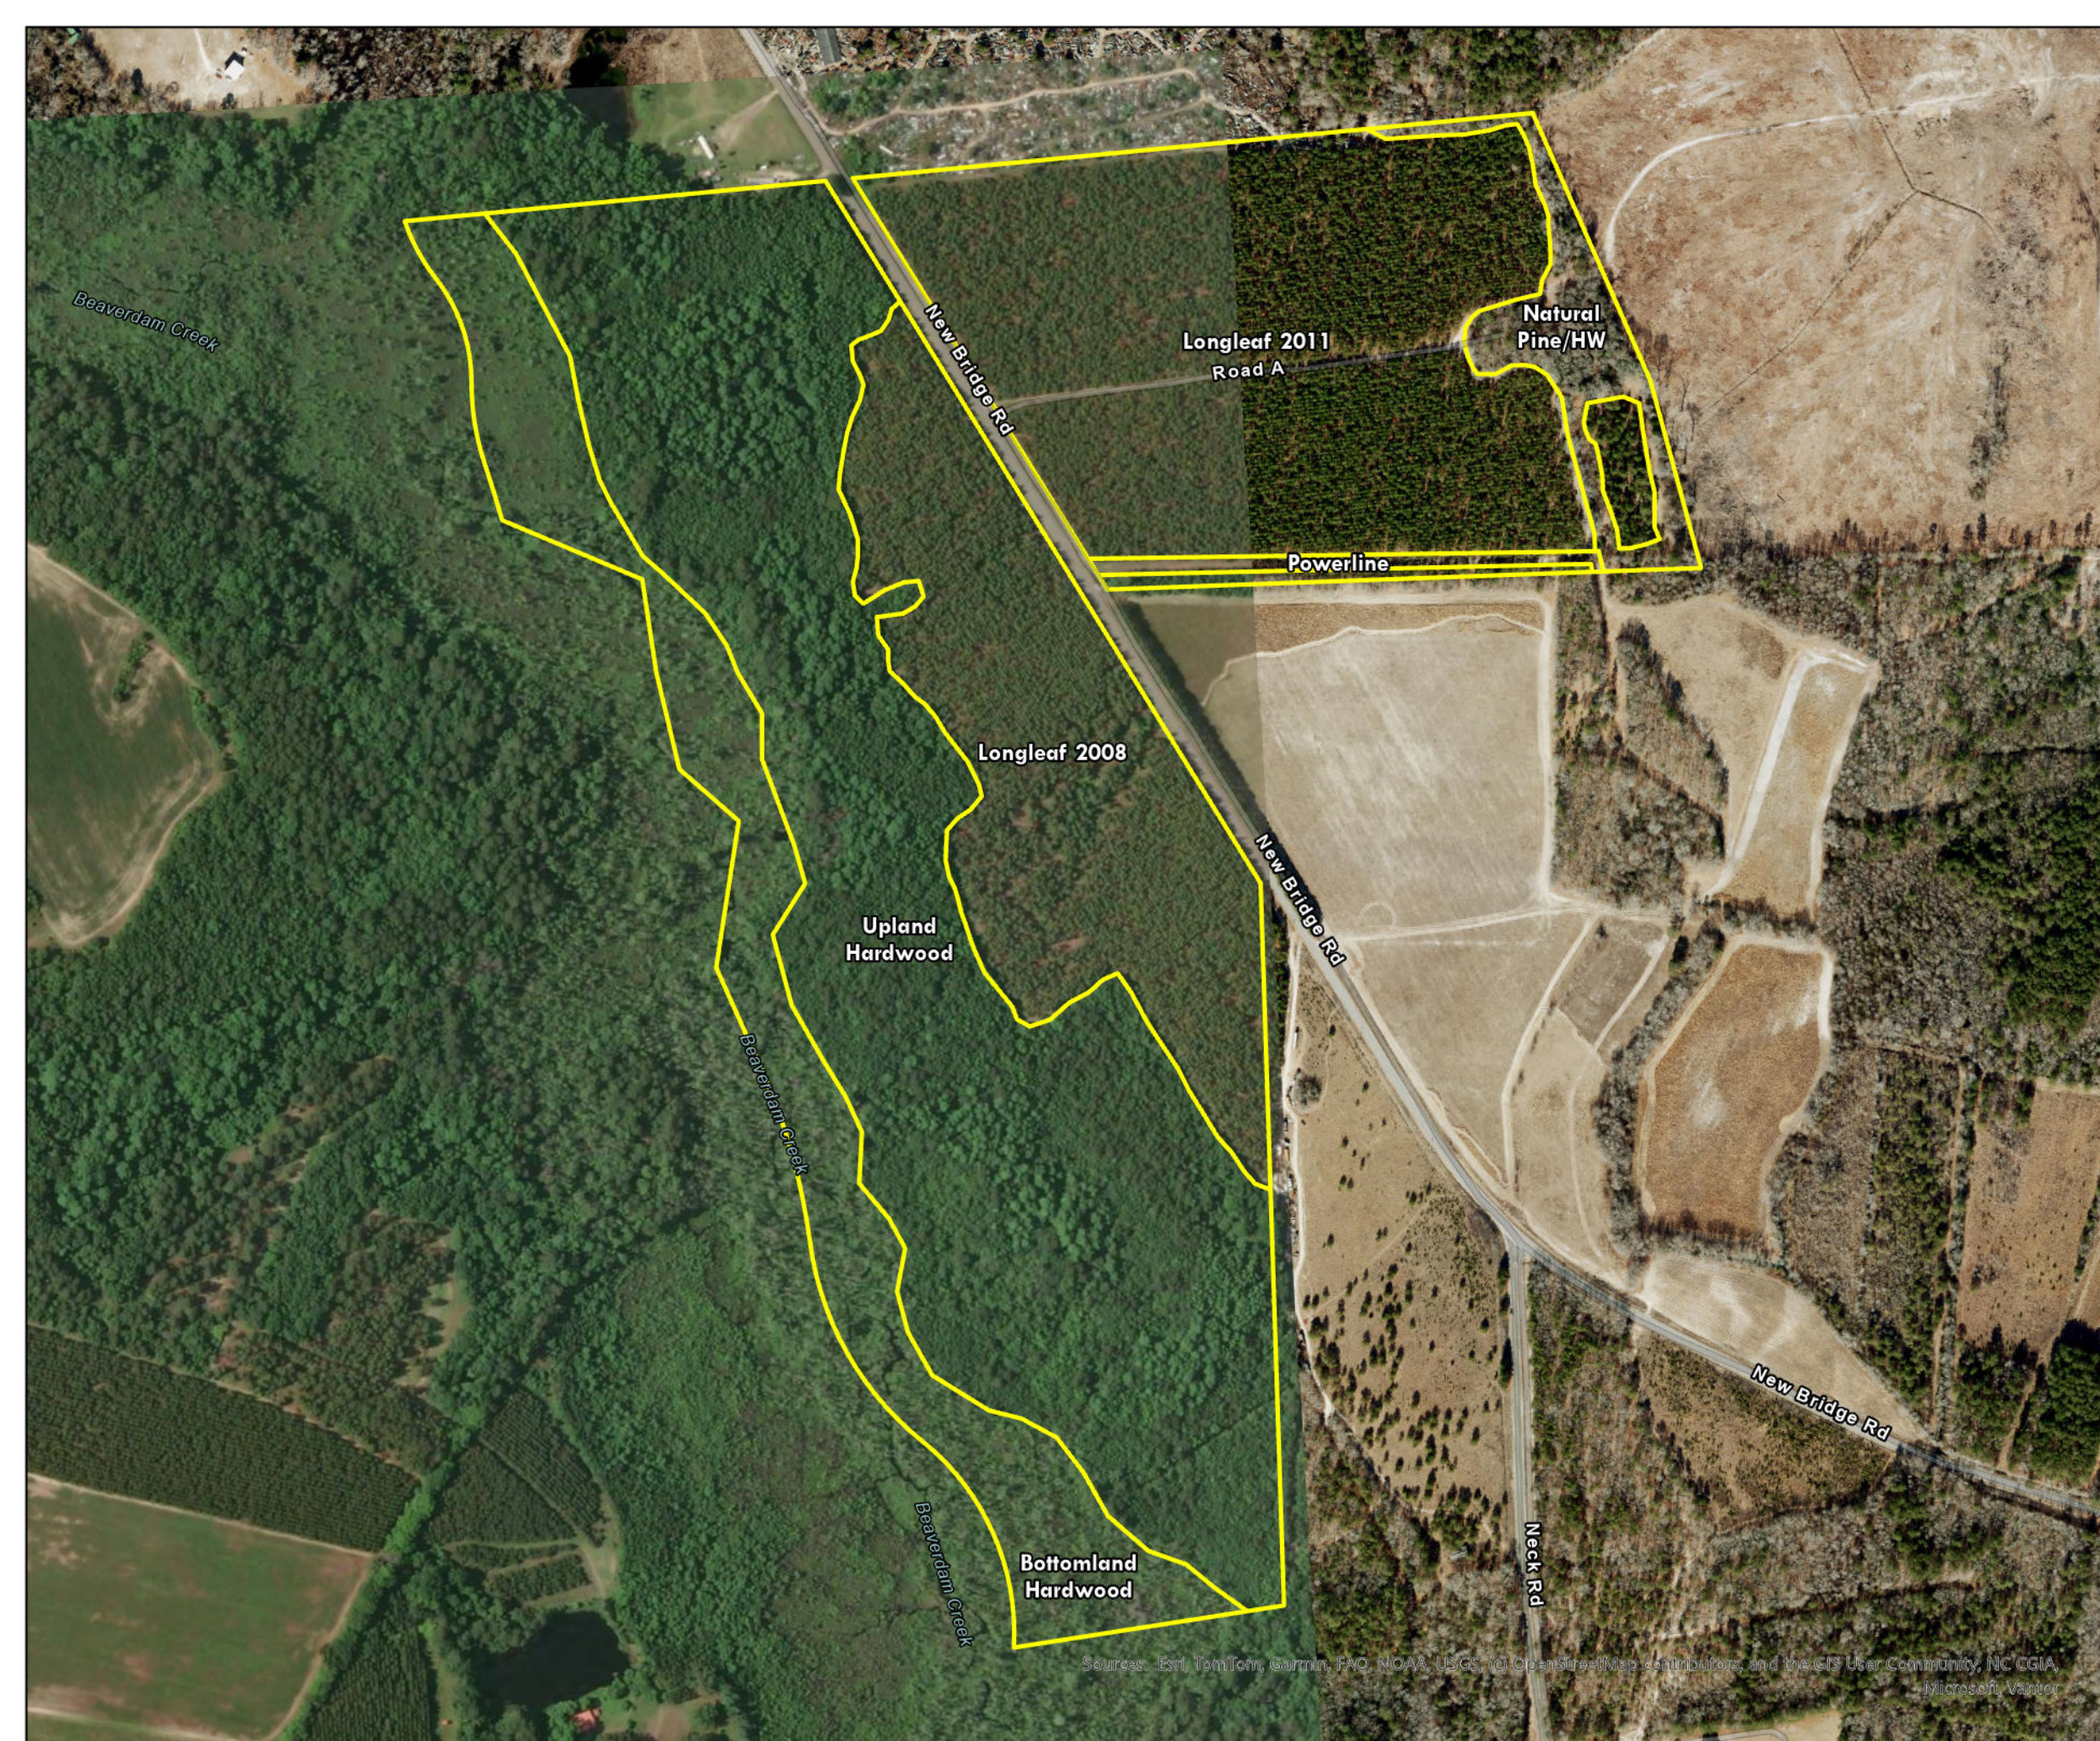

Beaverdam Creek Tract

COUNTY: MARLBORO

STATE: SC

ACRES: ±171

Sources: Esri, TomTom, Garmin, FAO, NOAA, USGS, © OpenStreetMap contributors, and the GIS User Community, NC CGIA, Microsoft, Vantor