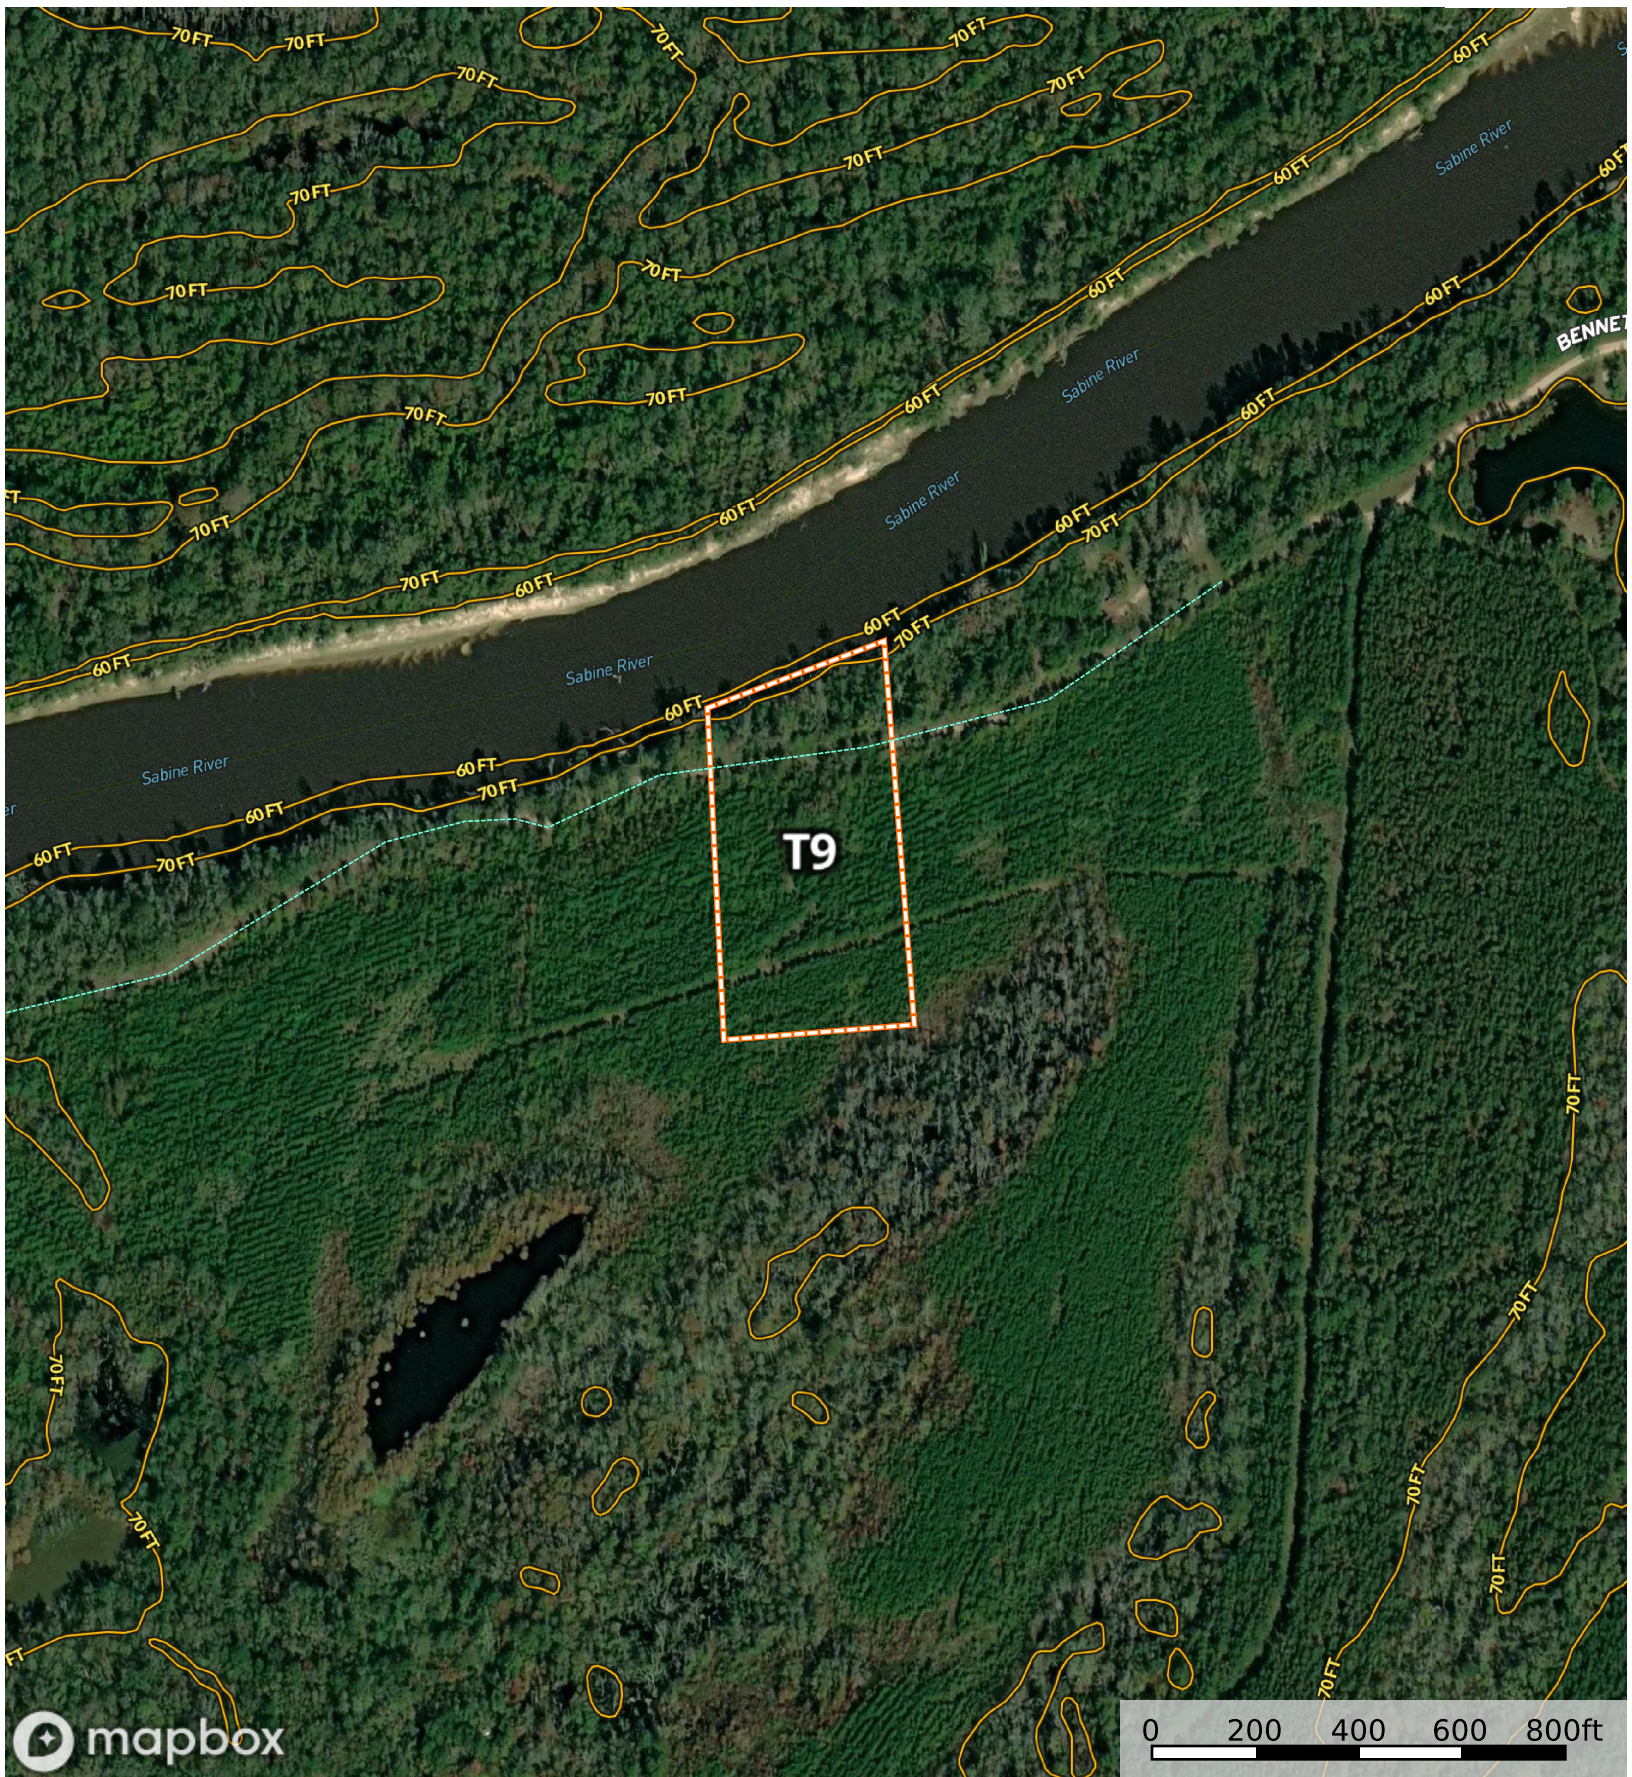

Forest River T9

Beauregard Parish, Louisiana, 5.8 AC +/-

..... Transmission Line 1

 tract 9