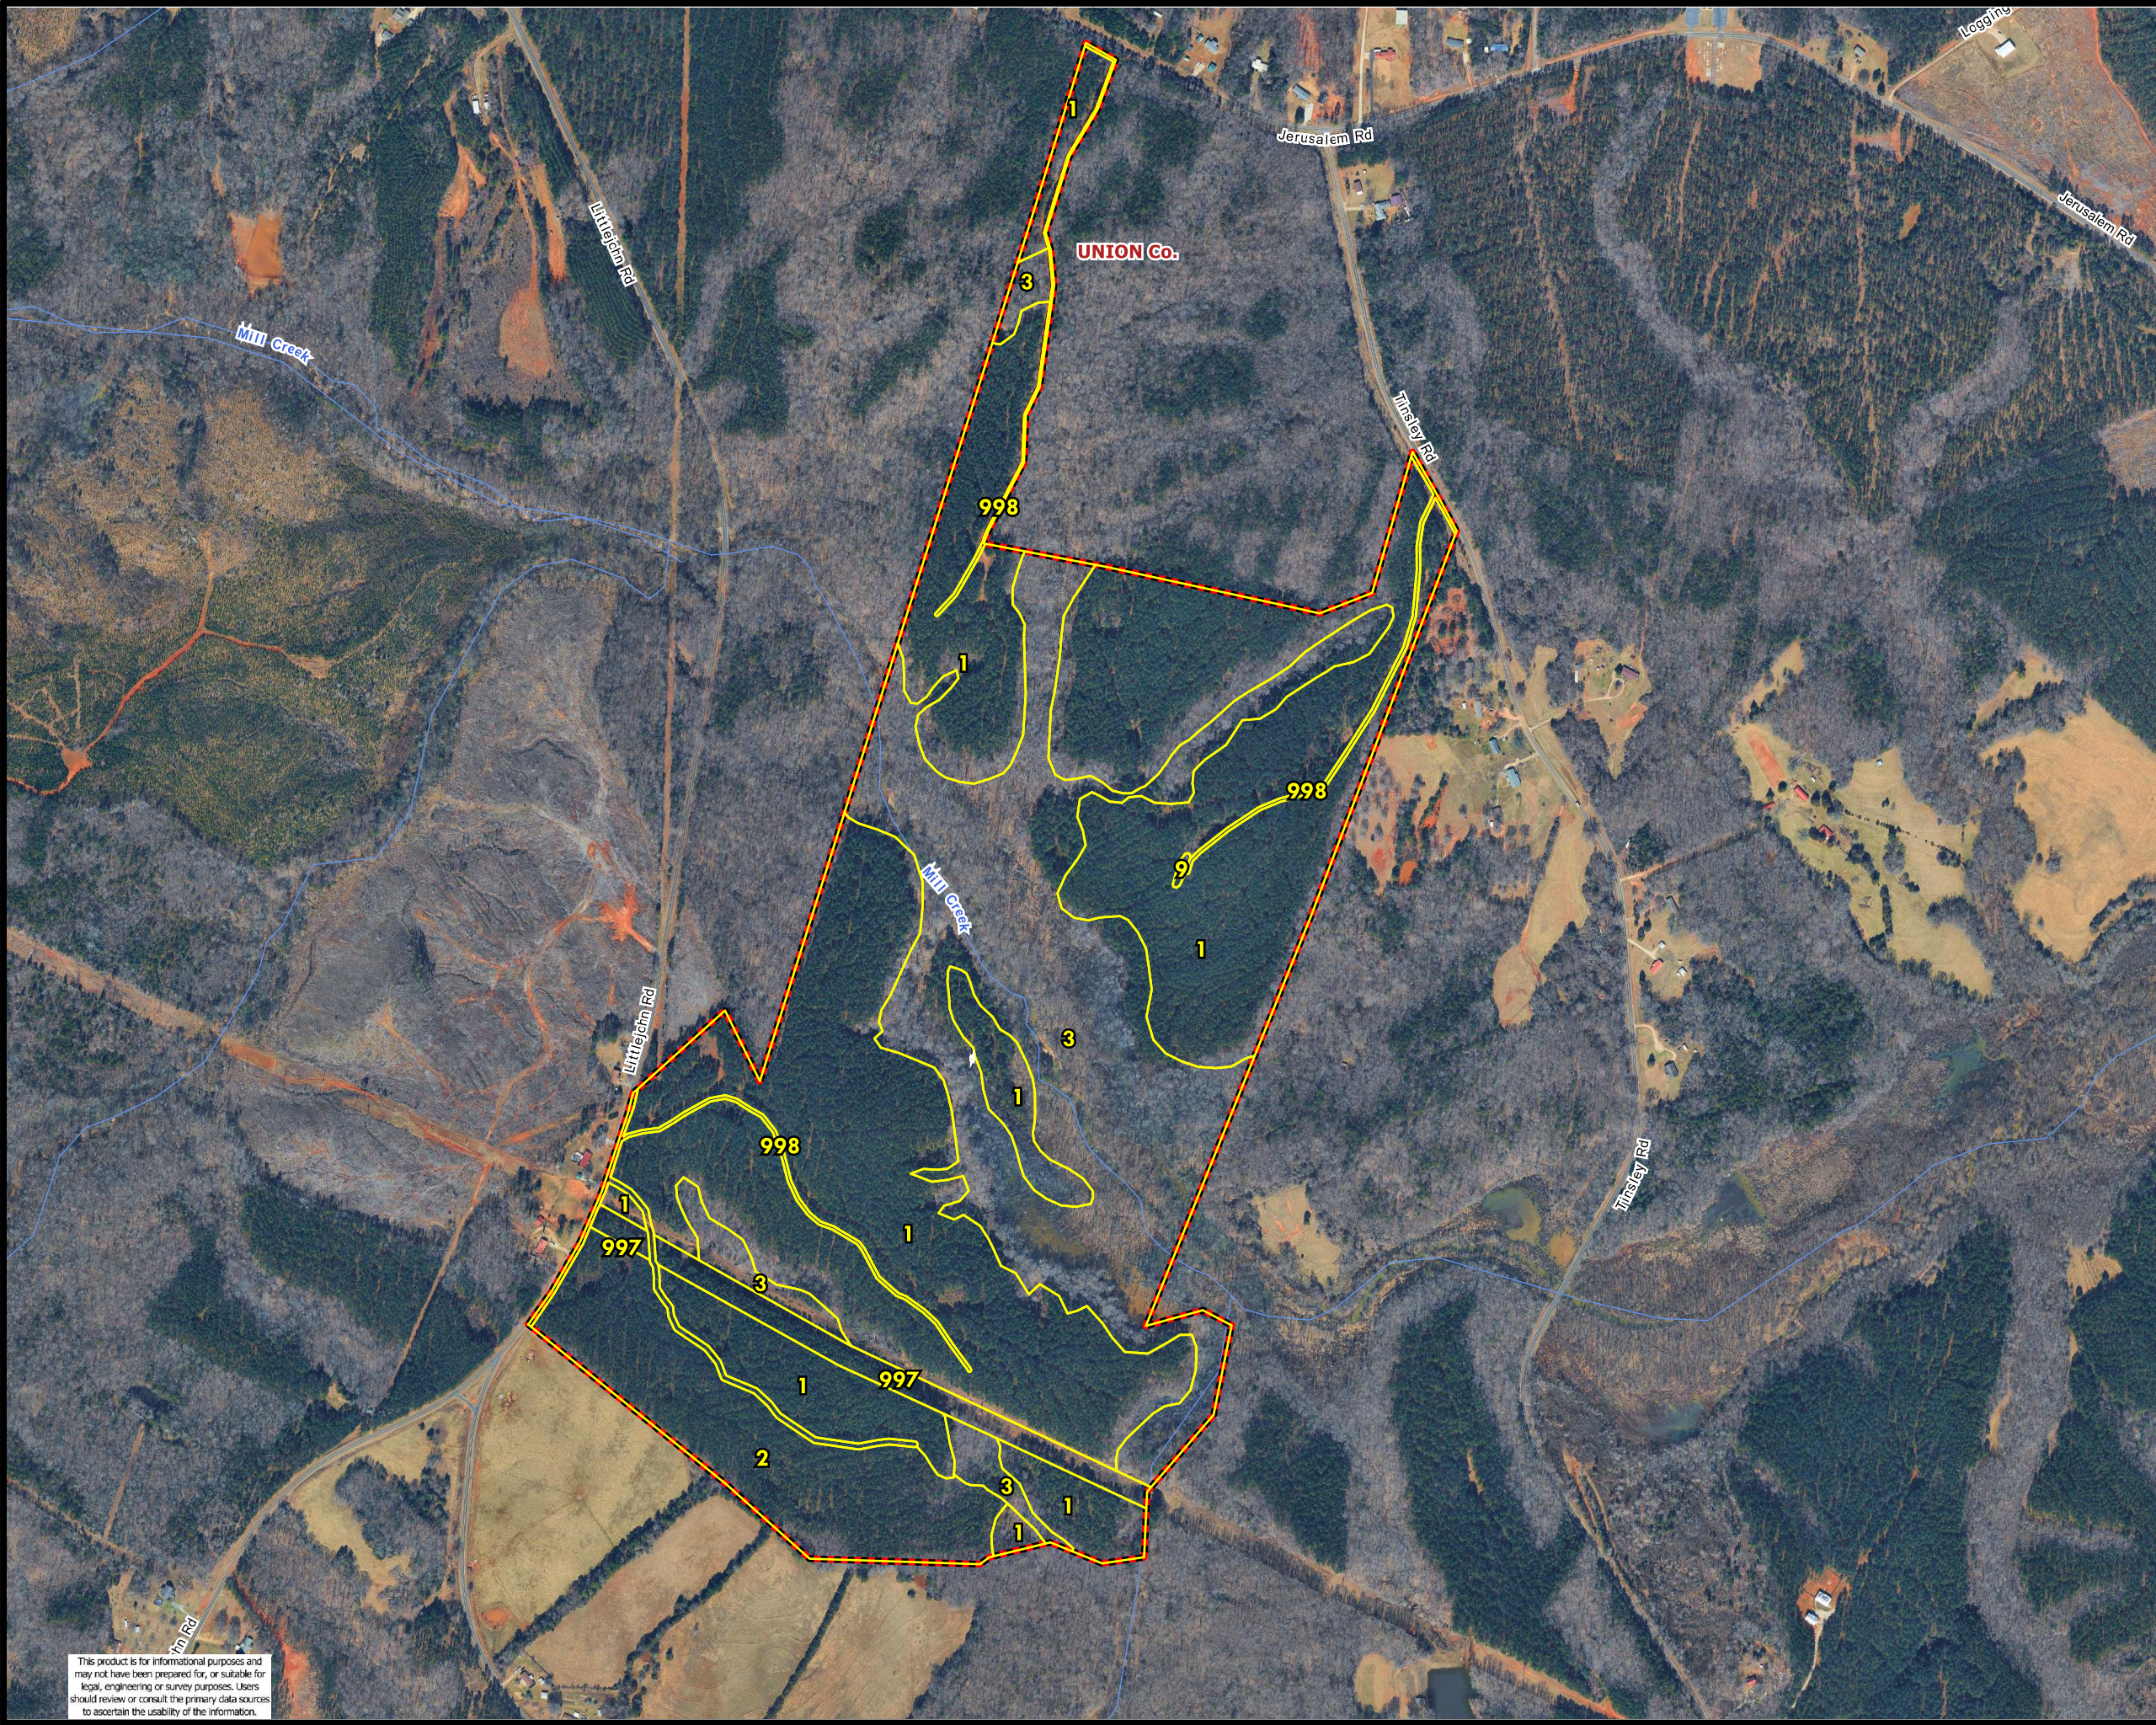

MABRY

COUNTY:UNION

STATE:SC

ACRES: 240

AFM Real Estate
AFMRealEstate.com

STAND	YEAR_EST	ORIGIN	DOM_S_NAME	S_T_DESC	ACRES
1	2002	PLANTED	LOBLOLLY PINE	UPLAND RIDGE	140.50
2	1997	PLANTED	LOBLOLLY PINE	UPLAND RIDGE	22.09
3	1950	NATURAL	HARDWOOD	SMZ	67.56
9	1971	NATURAL	HARDWOOD	SMZ	0.12
997	0	OPEN	UNDEFINED	POWER LINE	6.03
998	0	OPEN	UNDEFINED	ROAD	3.68
TOTAL ACRES =					239.98