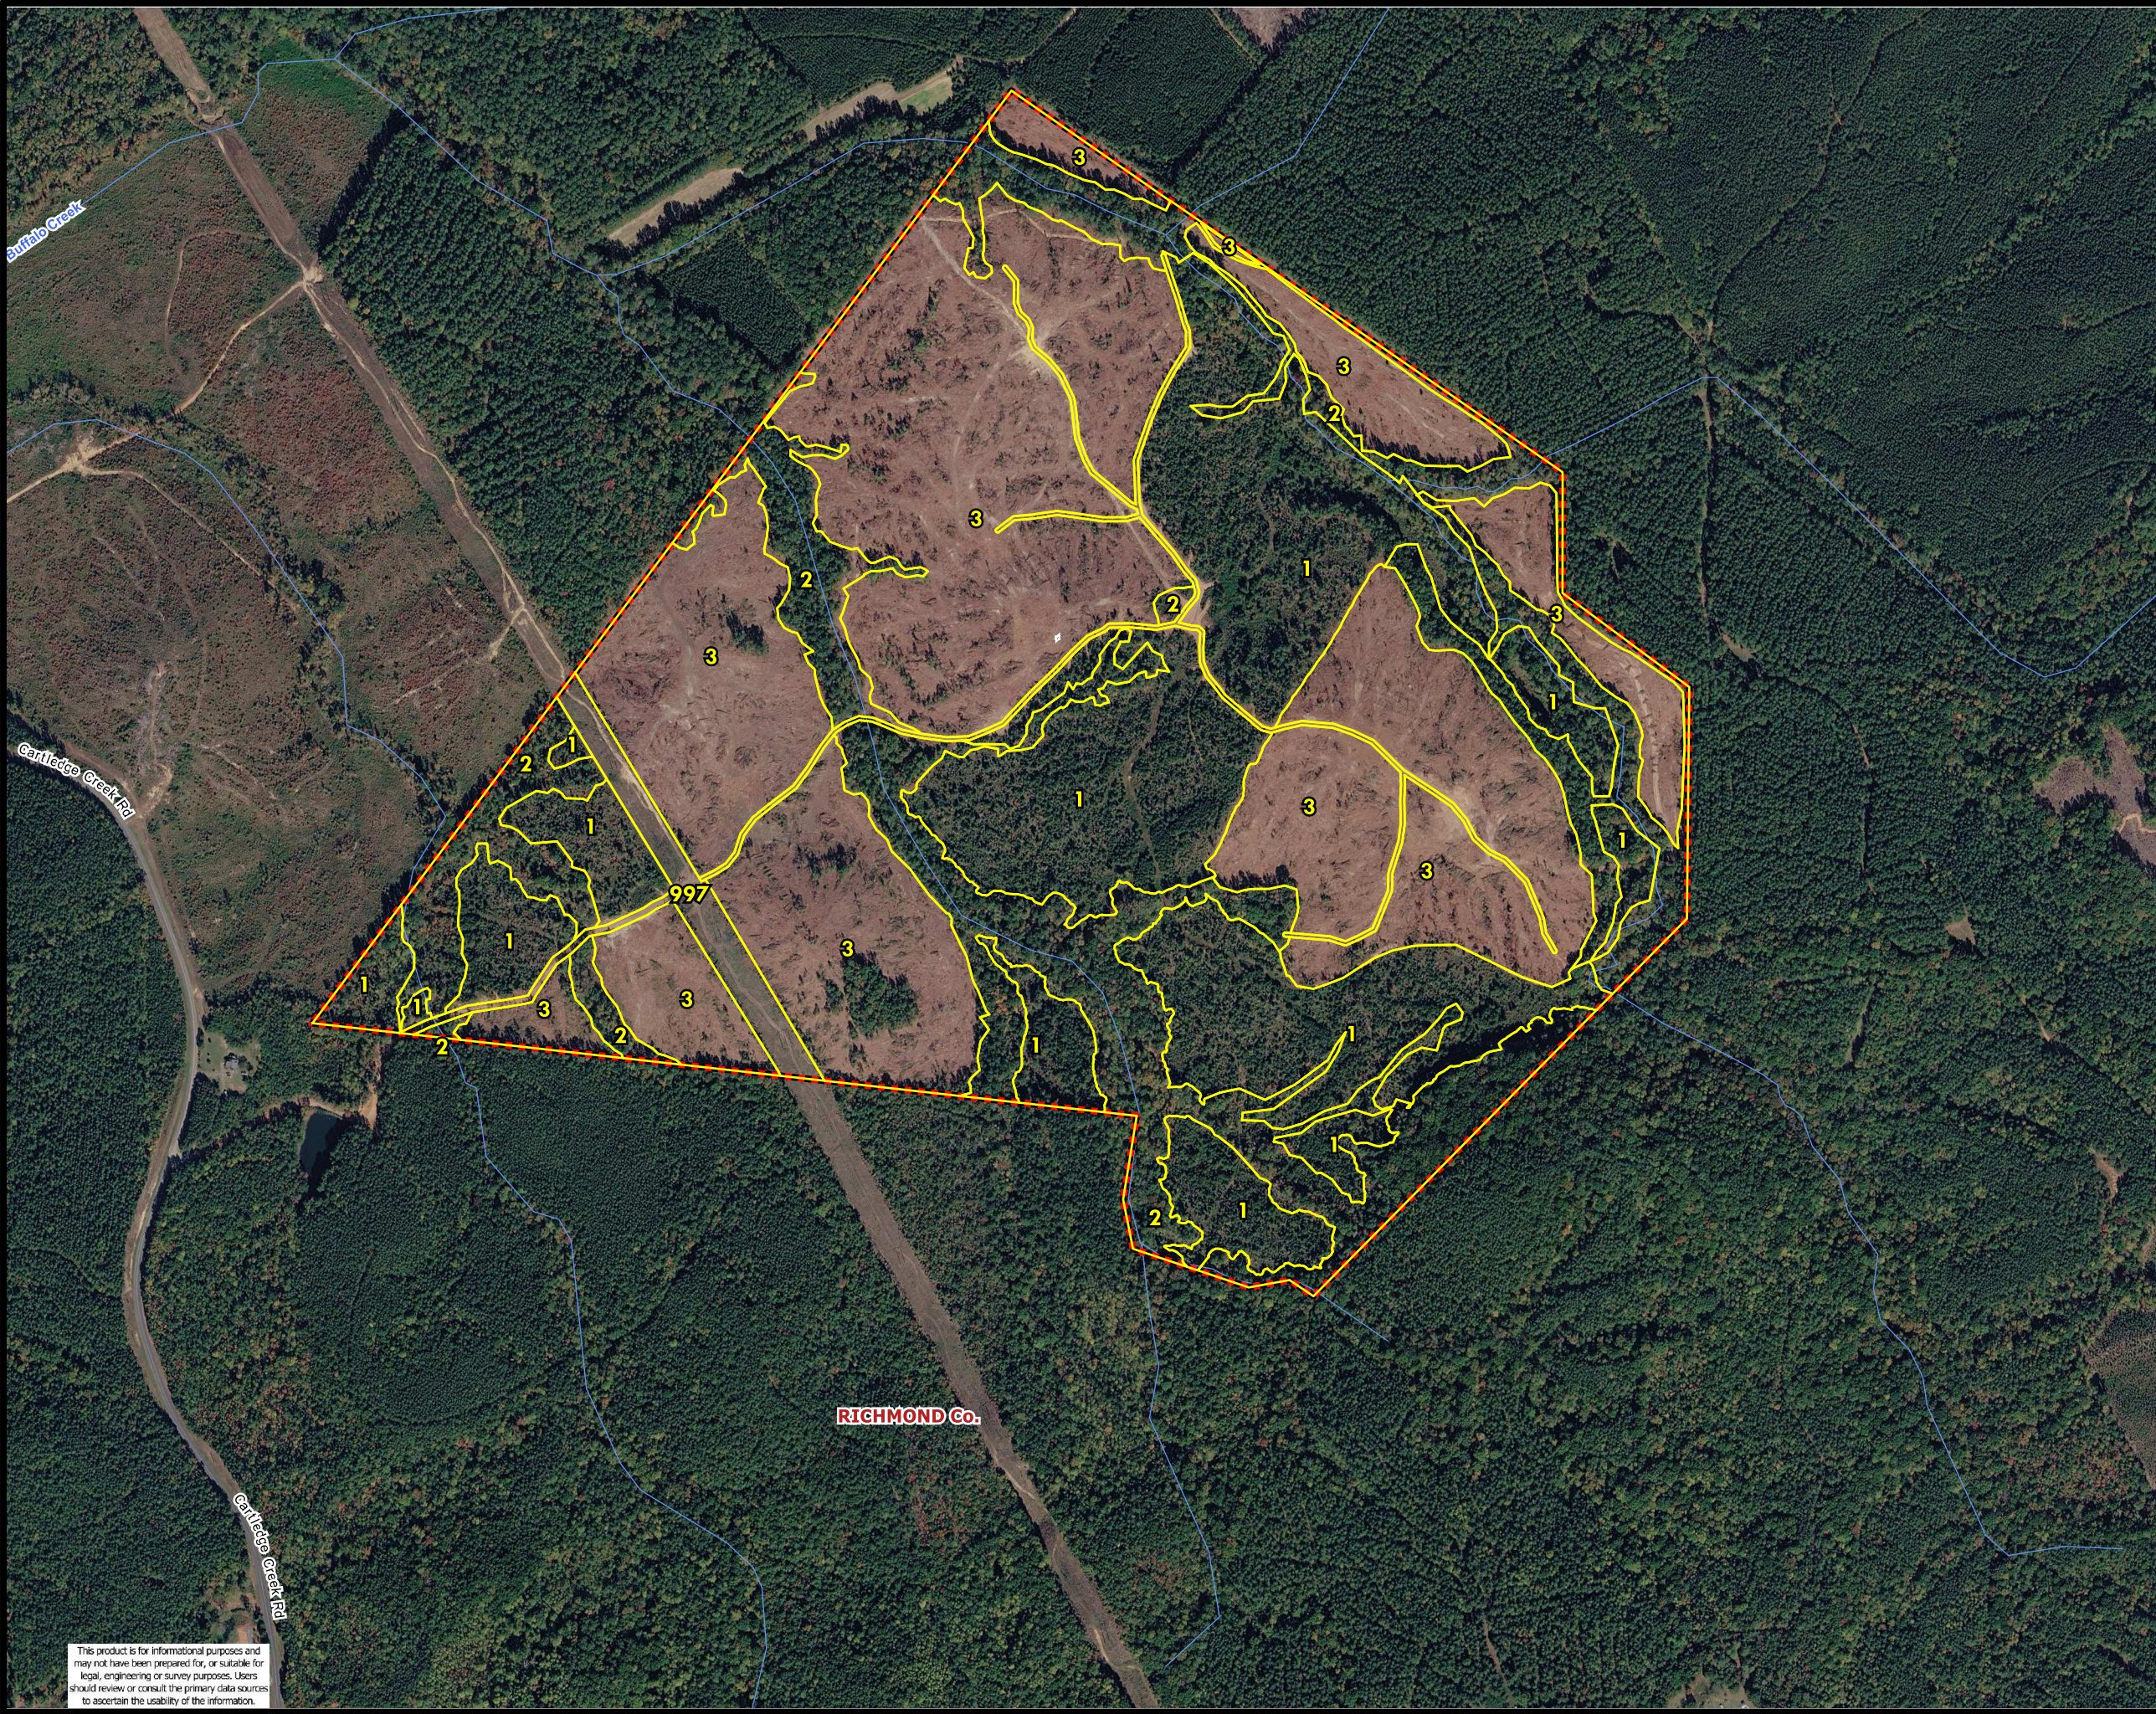

FRUTCHEY

COUNTY: RICHMOND

STATE: NC

ACRES: 280.6

AFM Real Estate
AFMRealEstate.com

STAND	YEAR_EST	ORIGIN	DOM_S_NAME	S_T_DESC	ACRES
1	2013	NATURAL	PINE/HARDWOOD	UPLAND RIDGE	82.14
2	1960	NATURAL	HARDWOOD	SMZ	58.97
3	2025	PLANTED	LOBLOLLY PINE	UPLAND RIDGE	131.32
997	0	OPEN	UNDEFINED	POWER LINE	4.61
998	0	OPEN	UNDEFINED	ROAD	3.62
TOTAL ACRES =					280.66

RICHMOND Co.