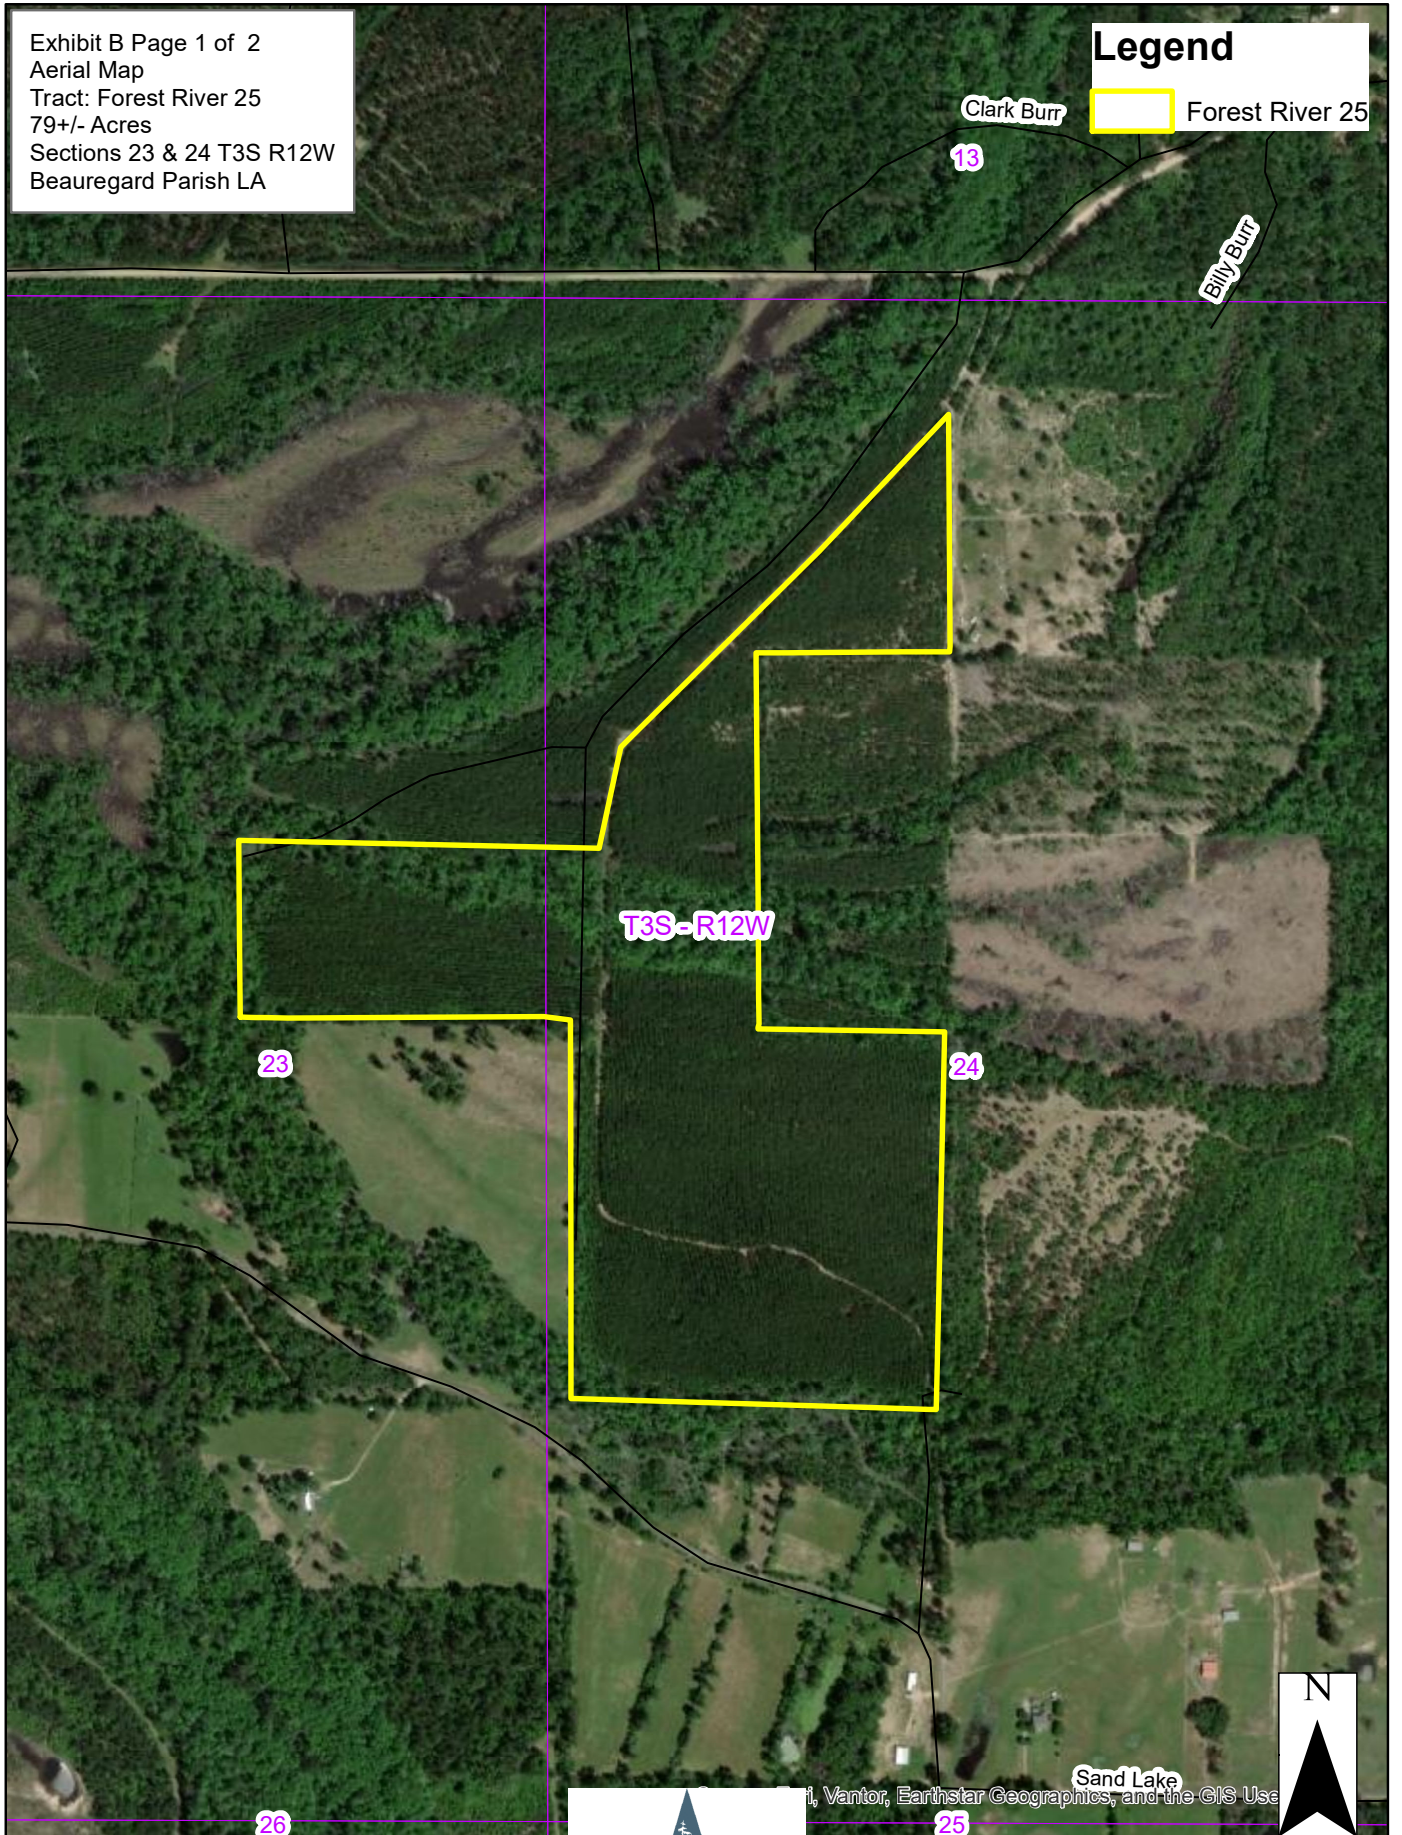

Exhibit B Page 1 of 2
Aerial Map
Tract: Forest River 25
79+/- Acres
Sections 23 & 24 T3S R12W
Beauregard Parish LA

Legend

 Forest River 25

© 2026, Vantor, Earthstar Geographics, and the GIS User

Prepared By: CBR 5/27/2026