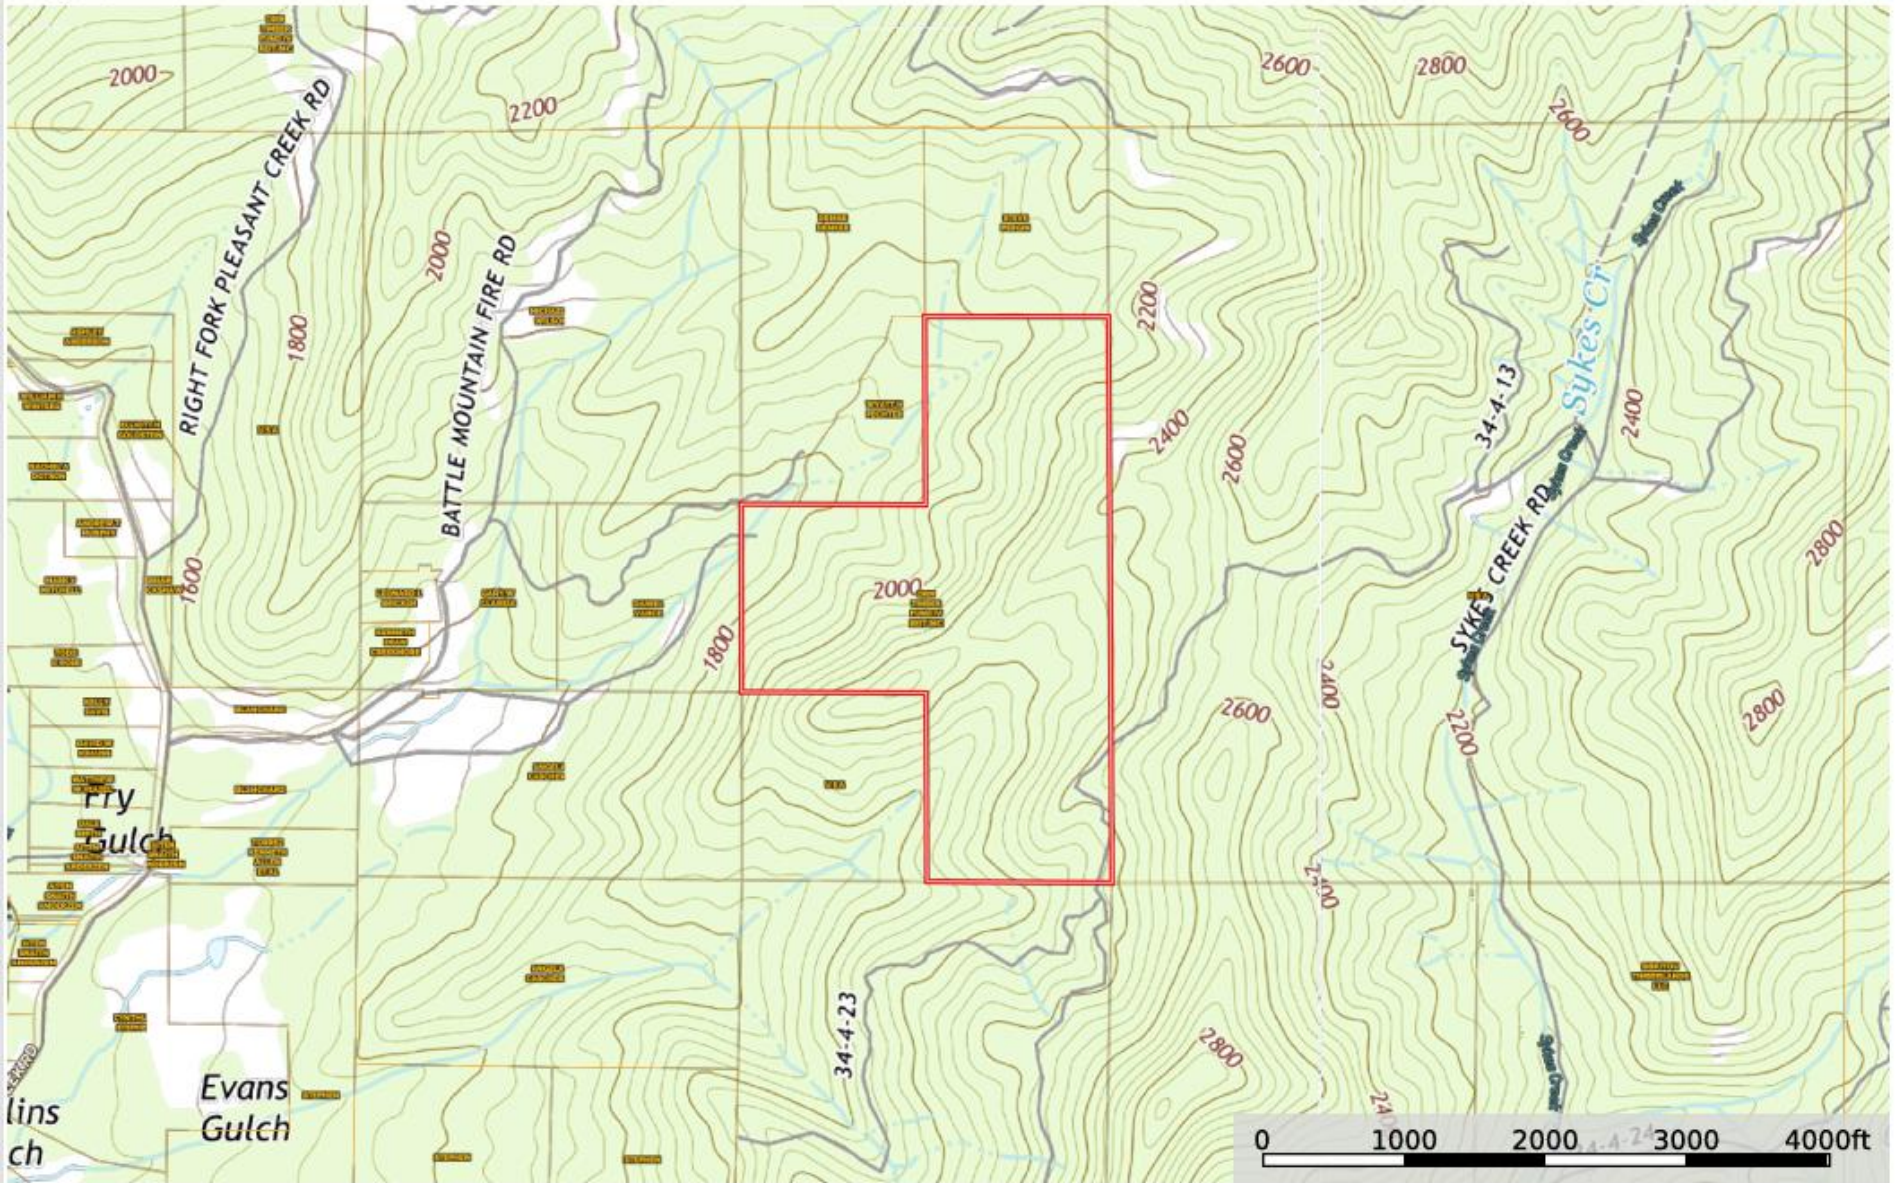

Battle Mountain 160
Oregon, AC +/-

Chris Marshall
P: 5419302087

www.afmrealestate.com

The information contained herein was obtained from sources deemed to be reliable. Land ID® Services makes no warranties or guarantees as to the completeness or accuracy thereof.