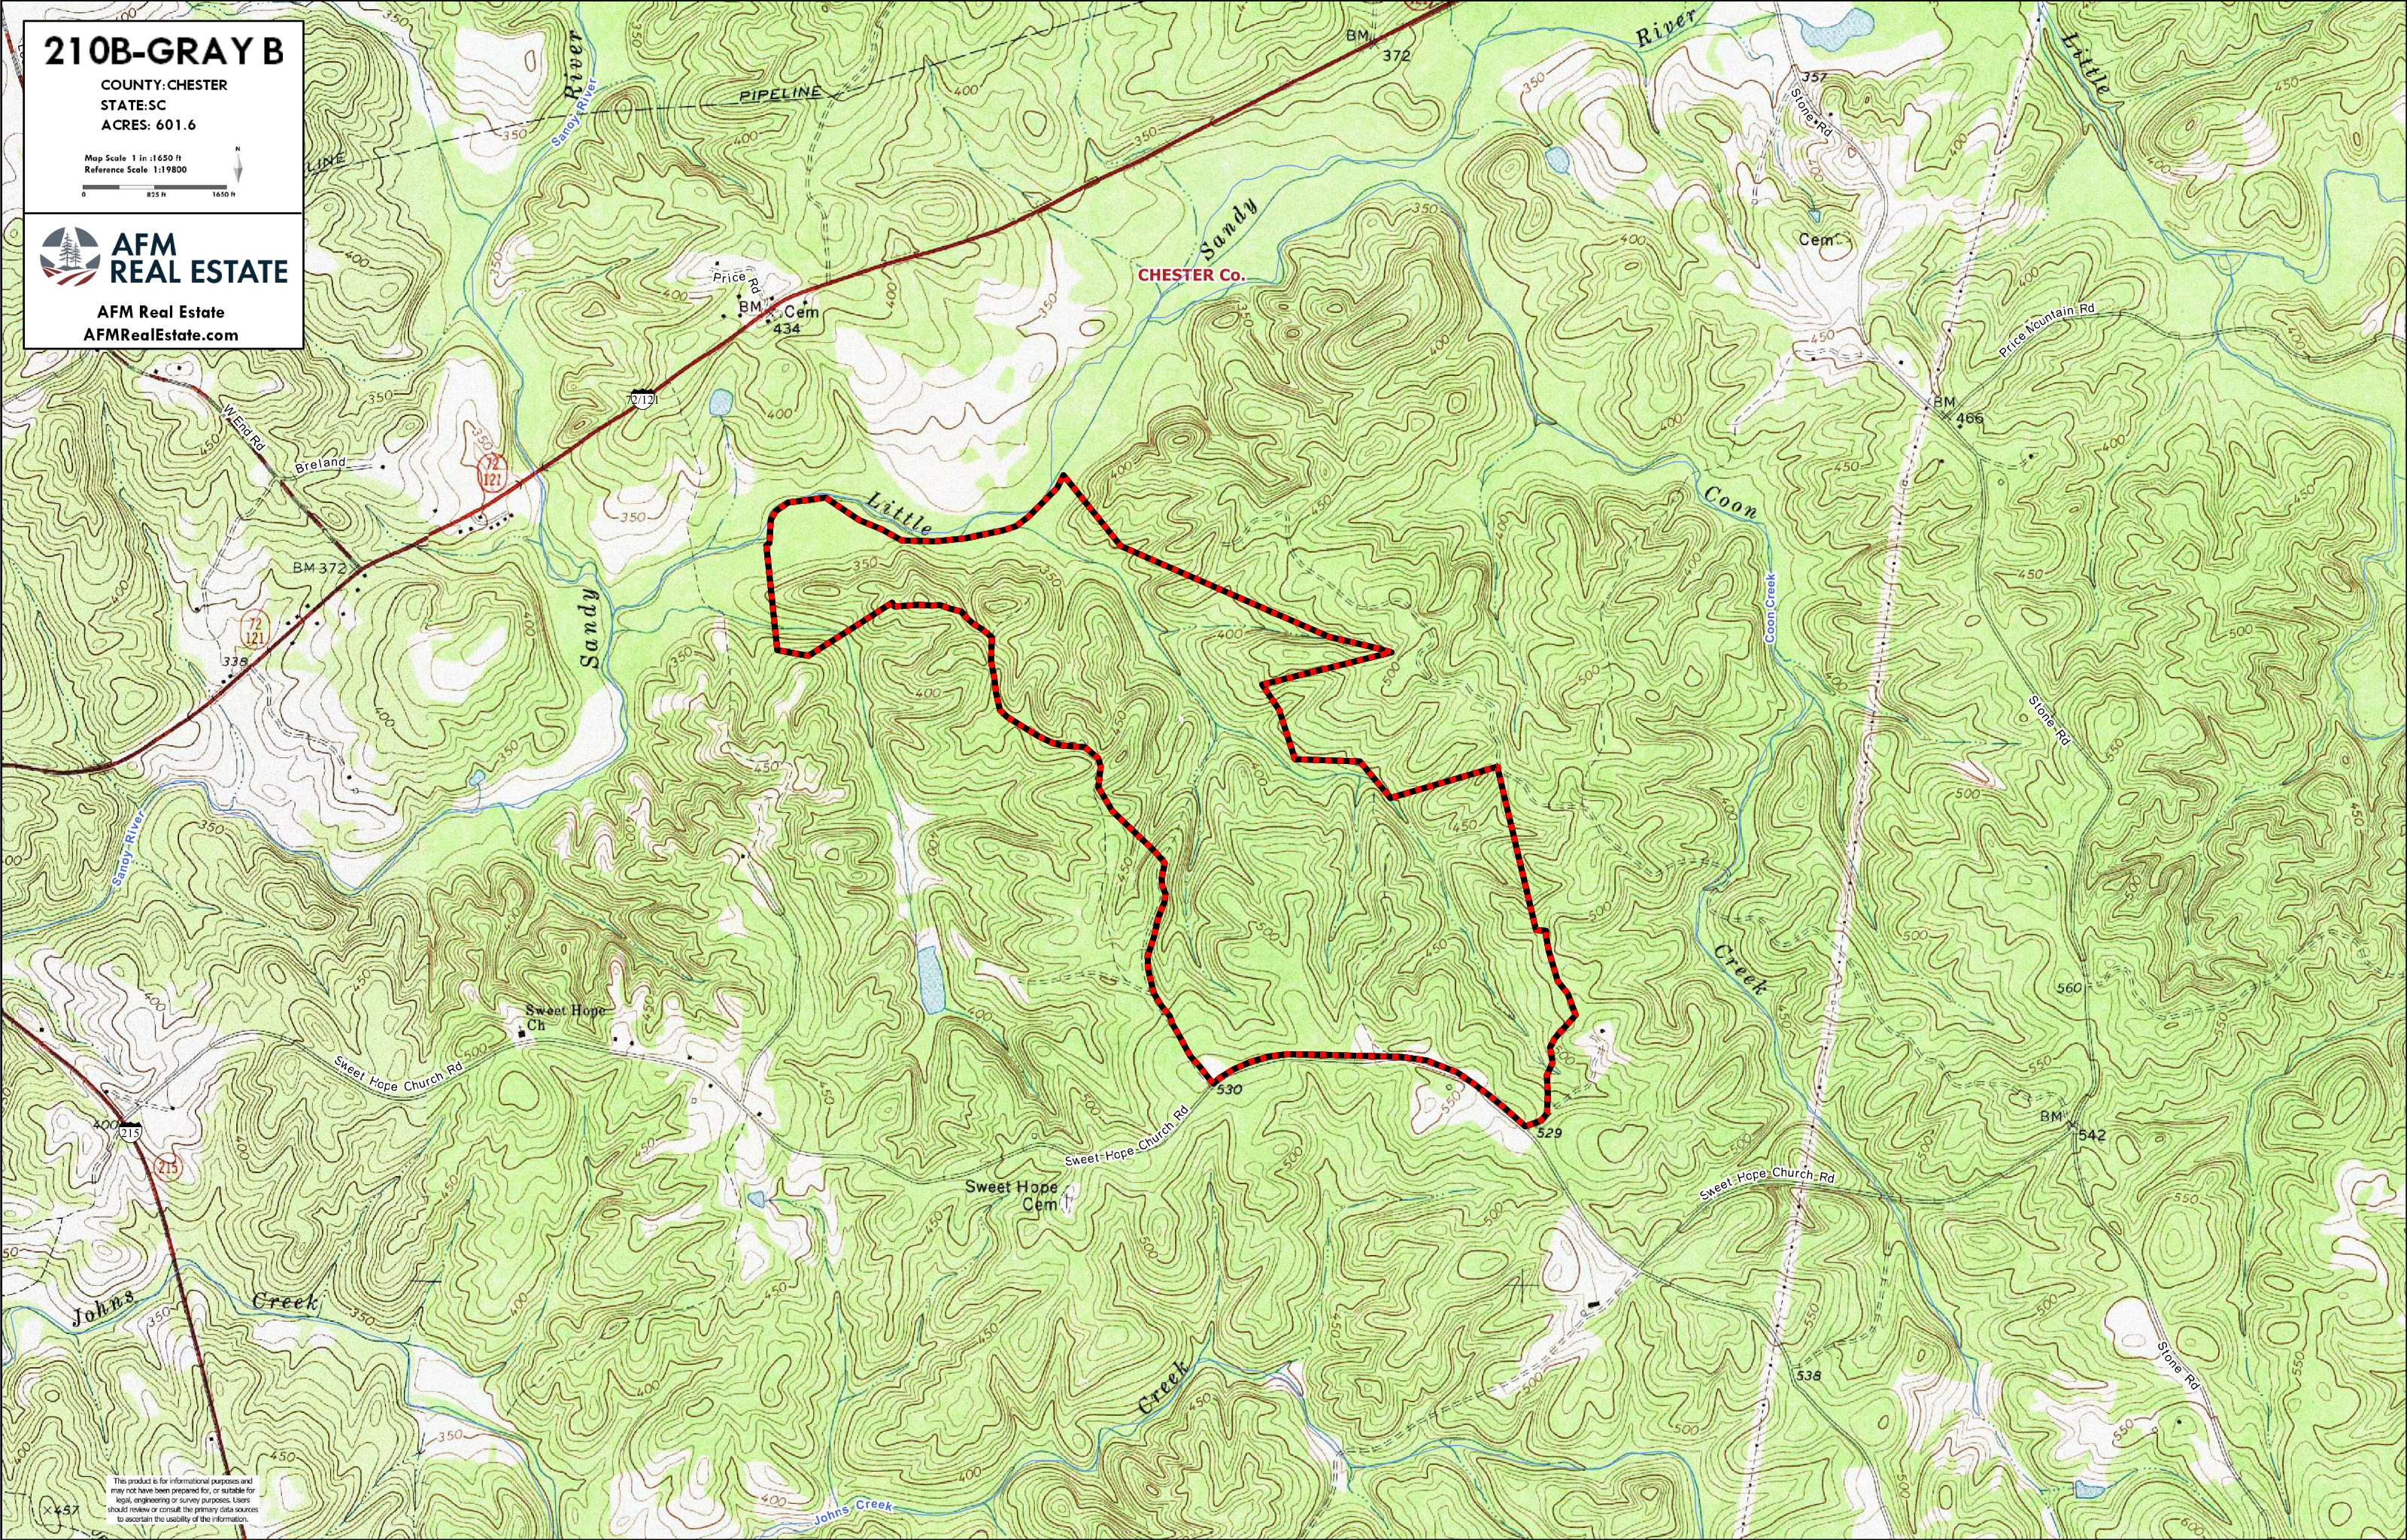

210B-GRAY B

COUNTY: CHESTER
STATE: SC
ACRES: 601.6

Map Scale 1 in : 1650 ft
Reference Scale 1:19800

AFM Real Estate
AFMRealEstate.com