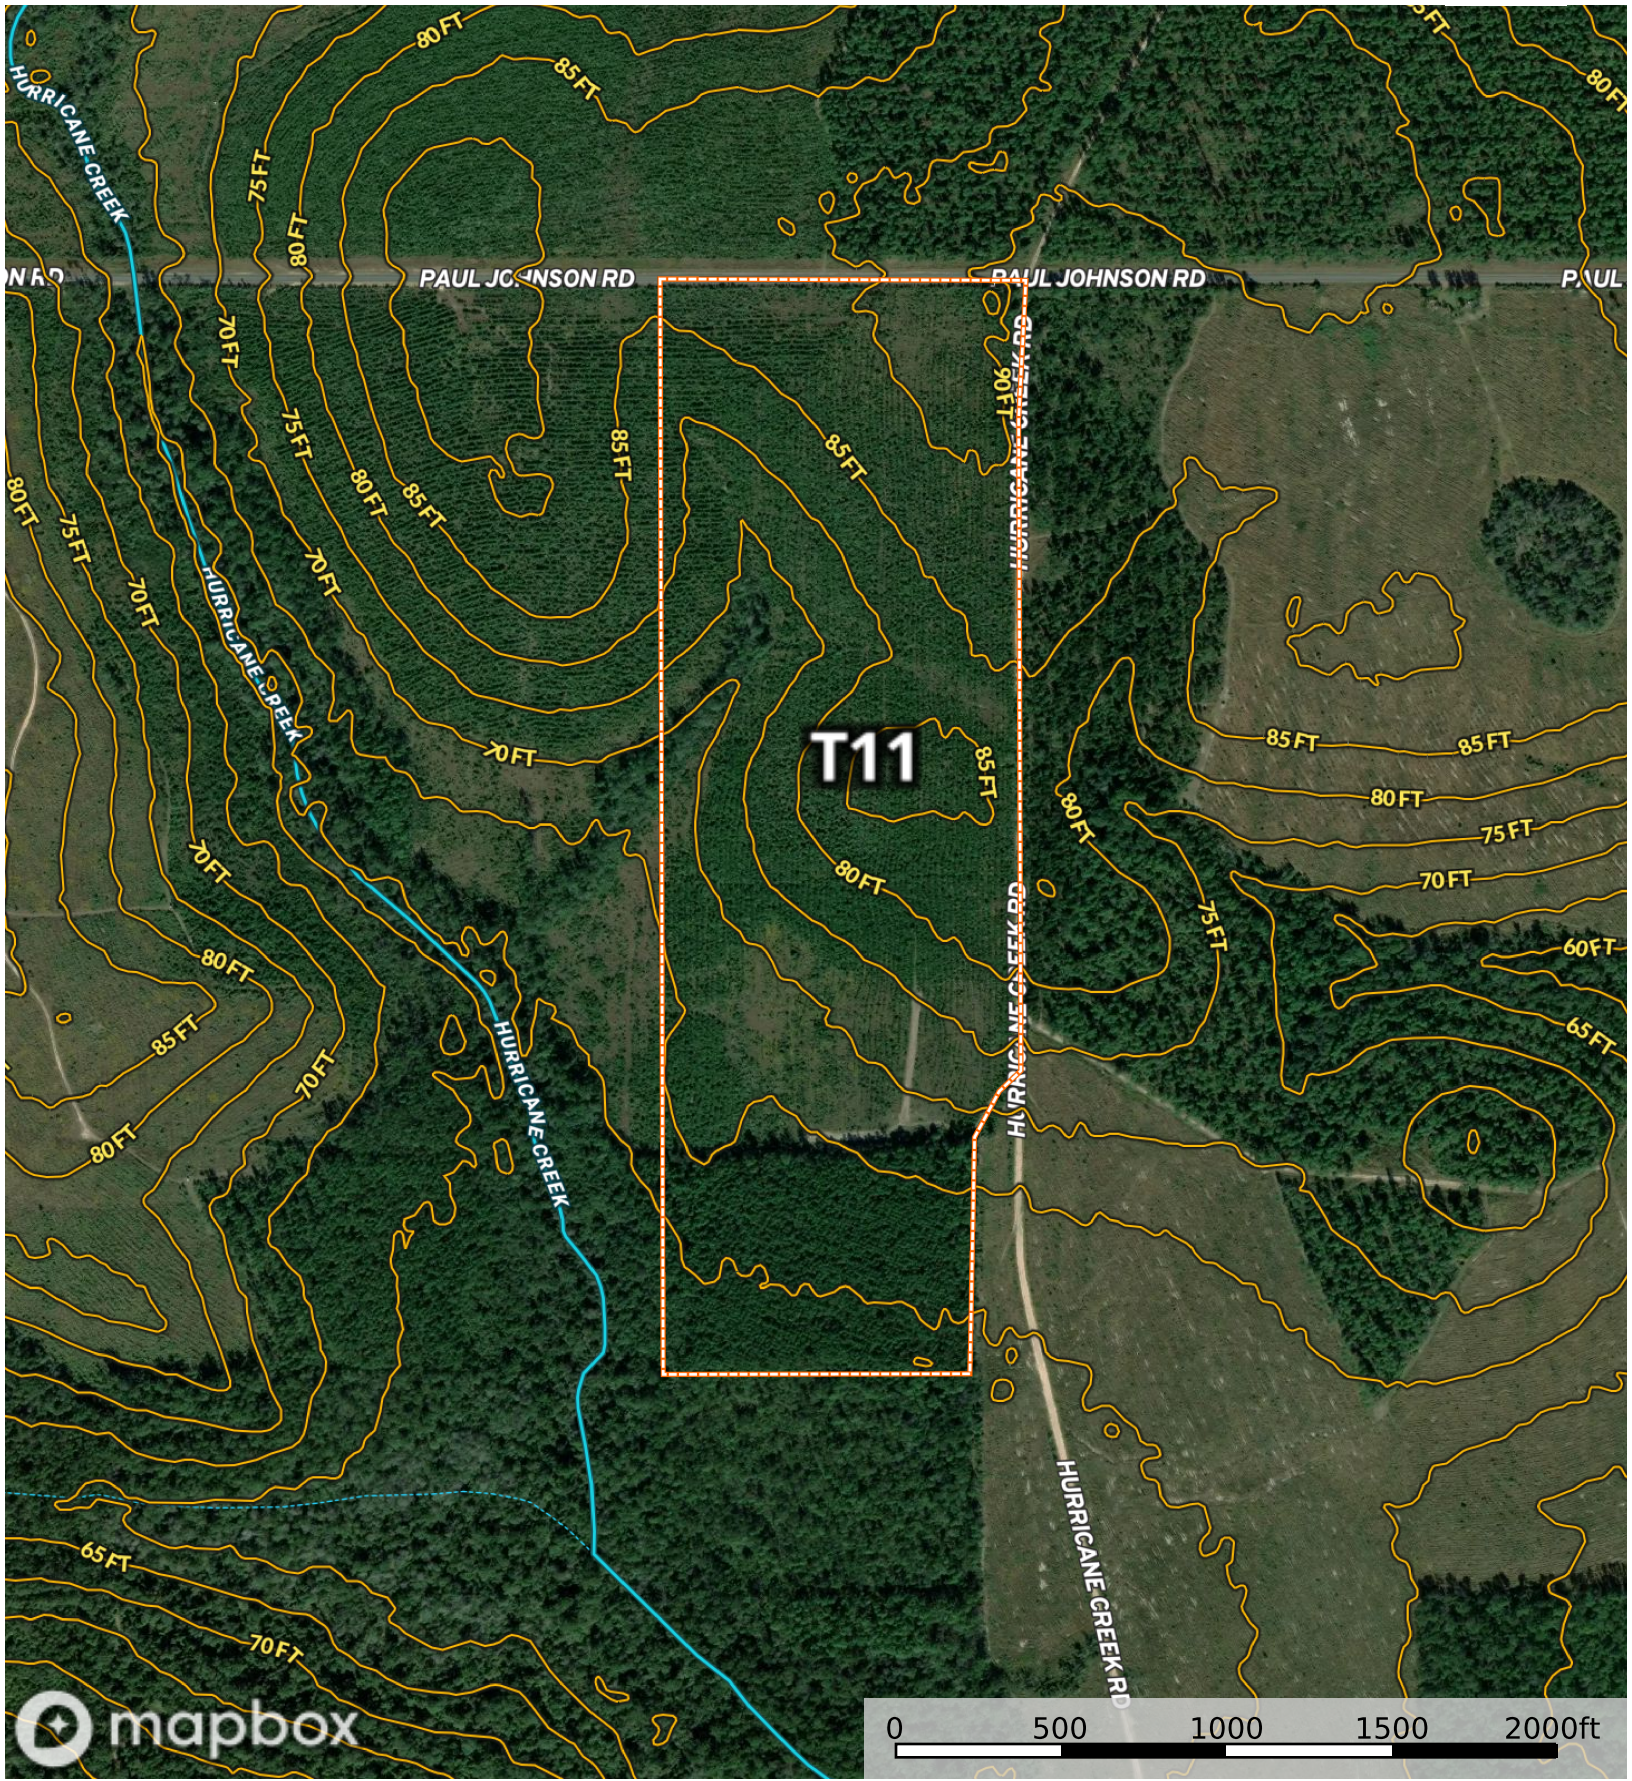

# Barrow Forest T11

Beauregard Parish, Louisiana, 80 AC +/-

- Boundary 1
- Stream, Intermittent
- River/Creek
- Water Body