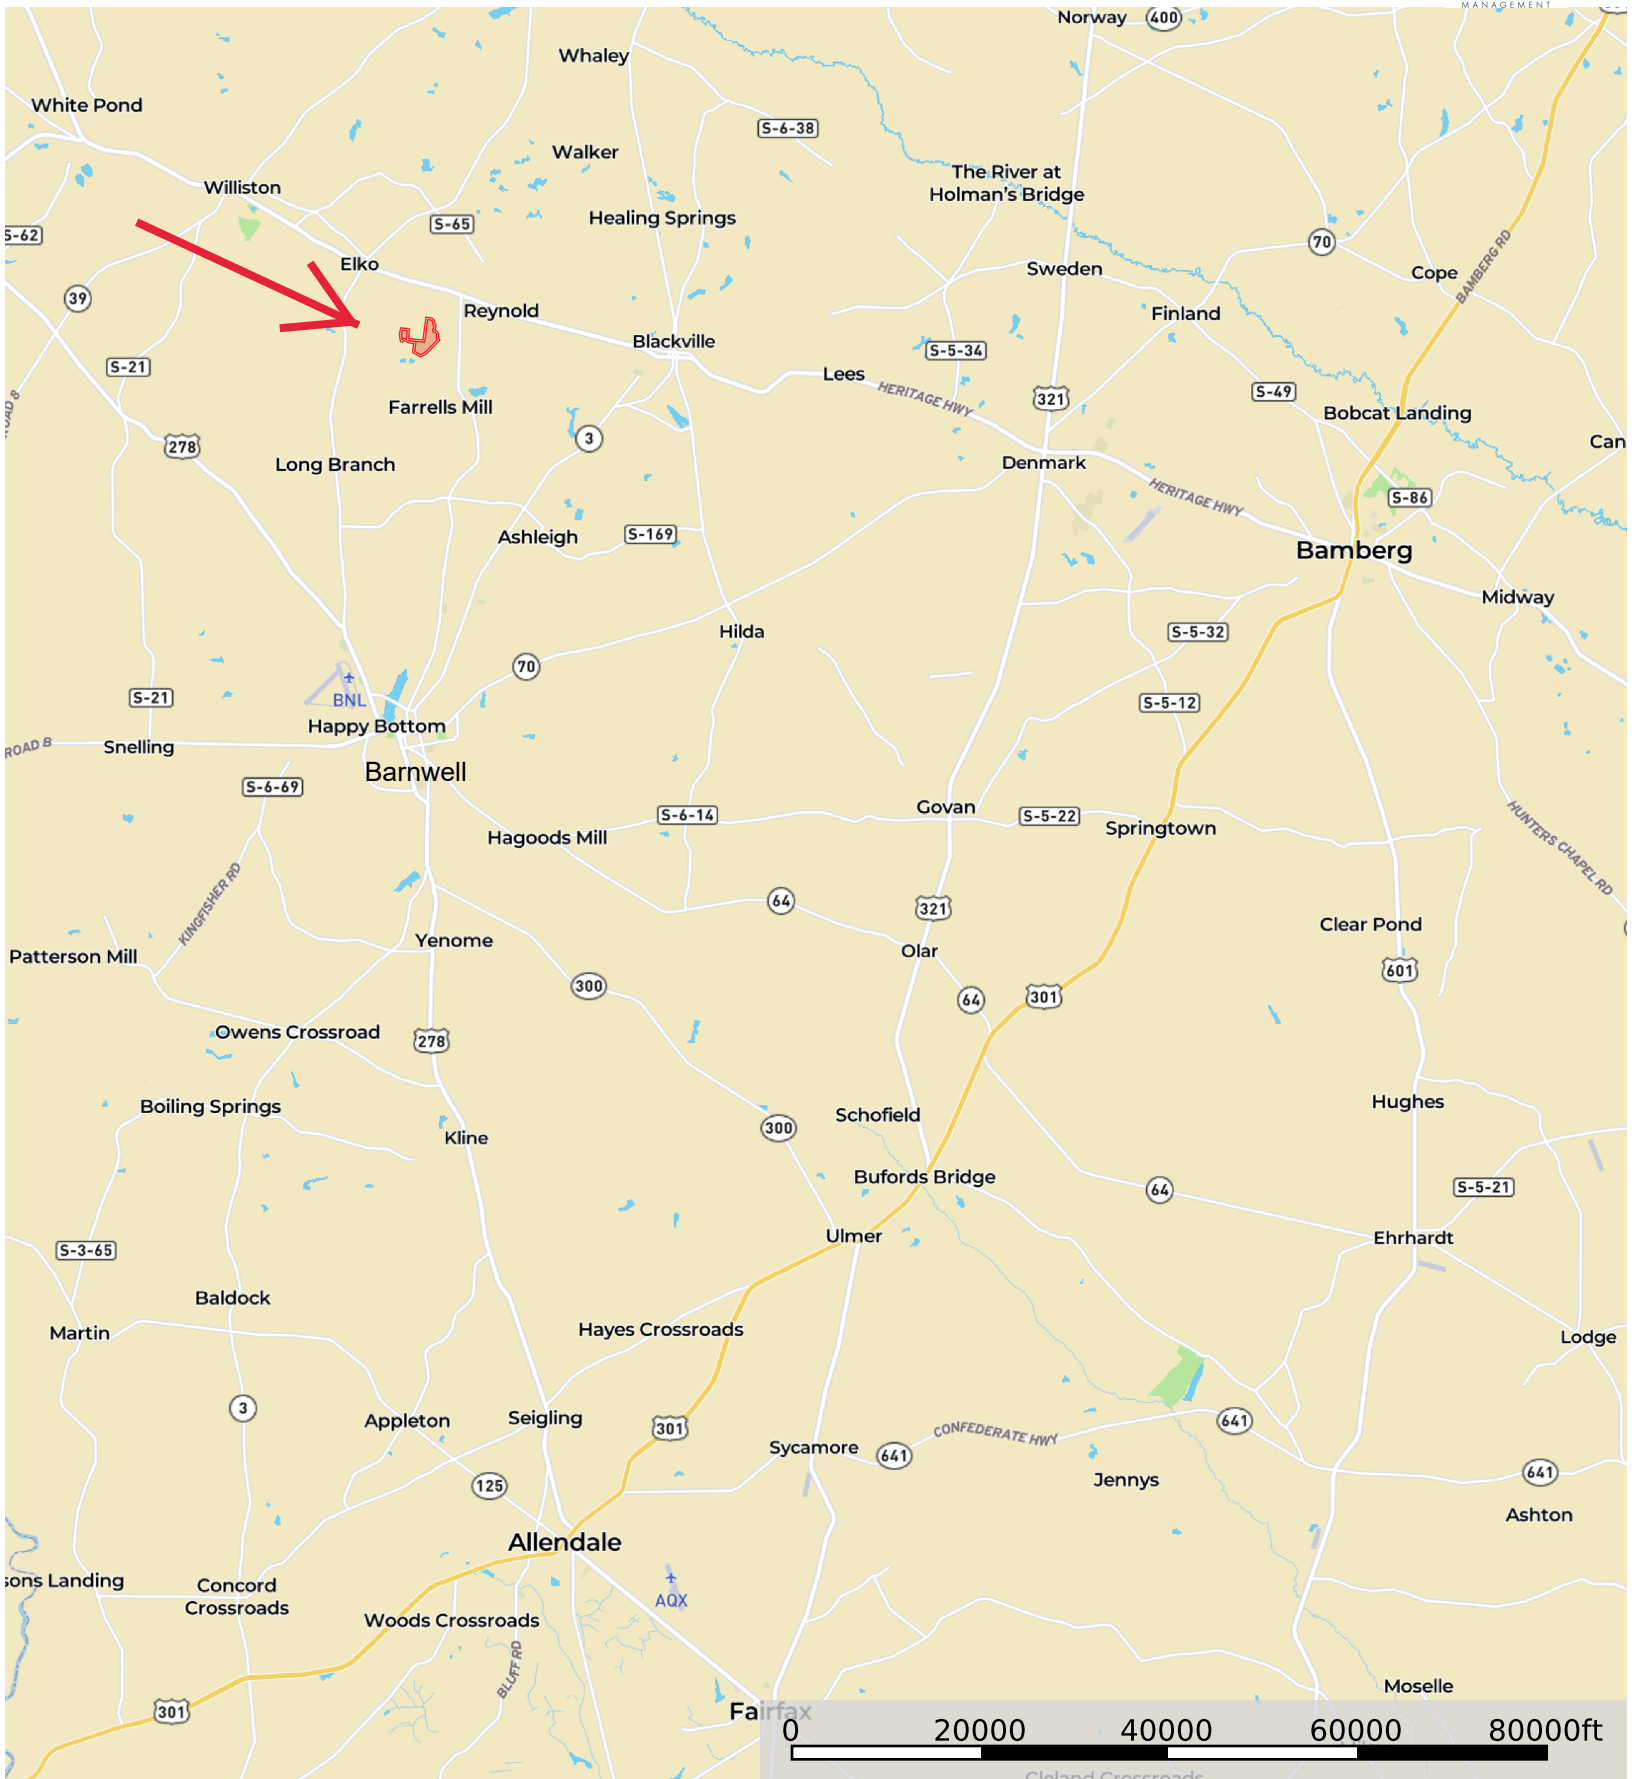

TURKEY CREEK

Barnwell County, South Carolina, 137 AC +/-

Boundary 1