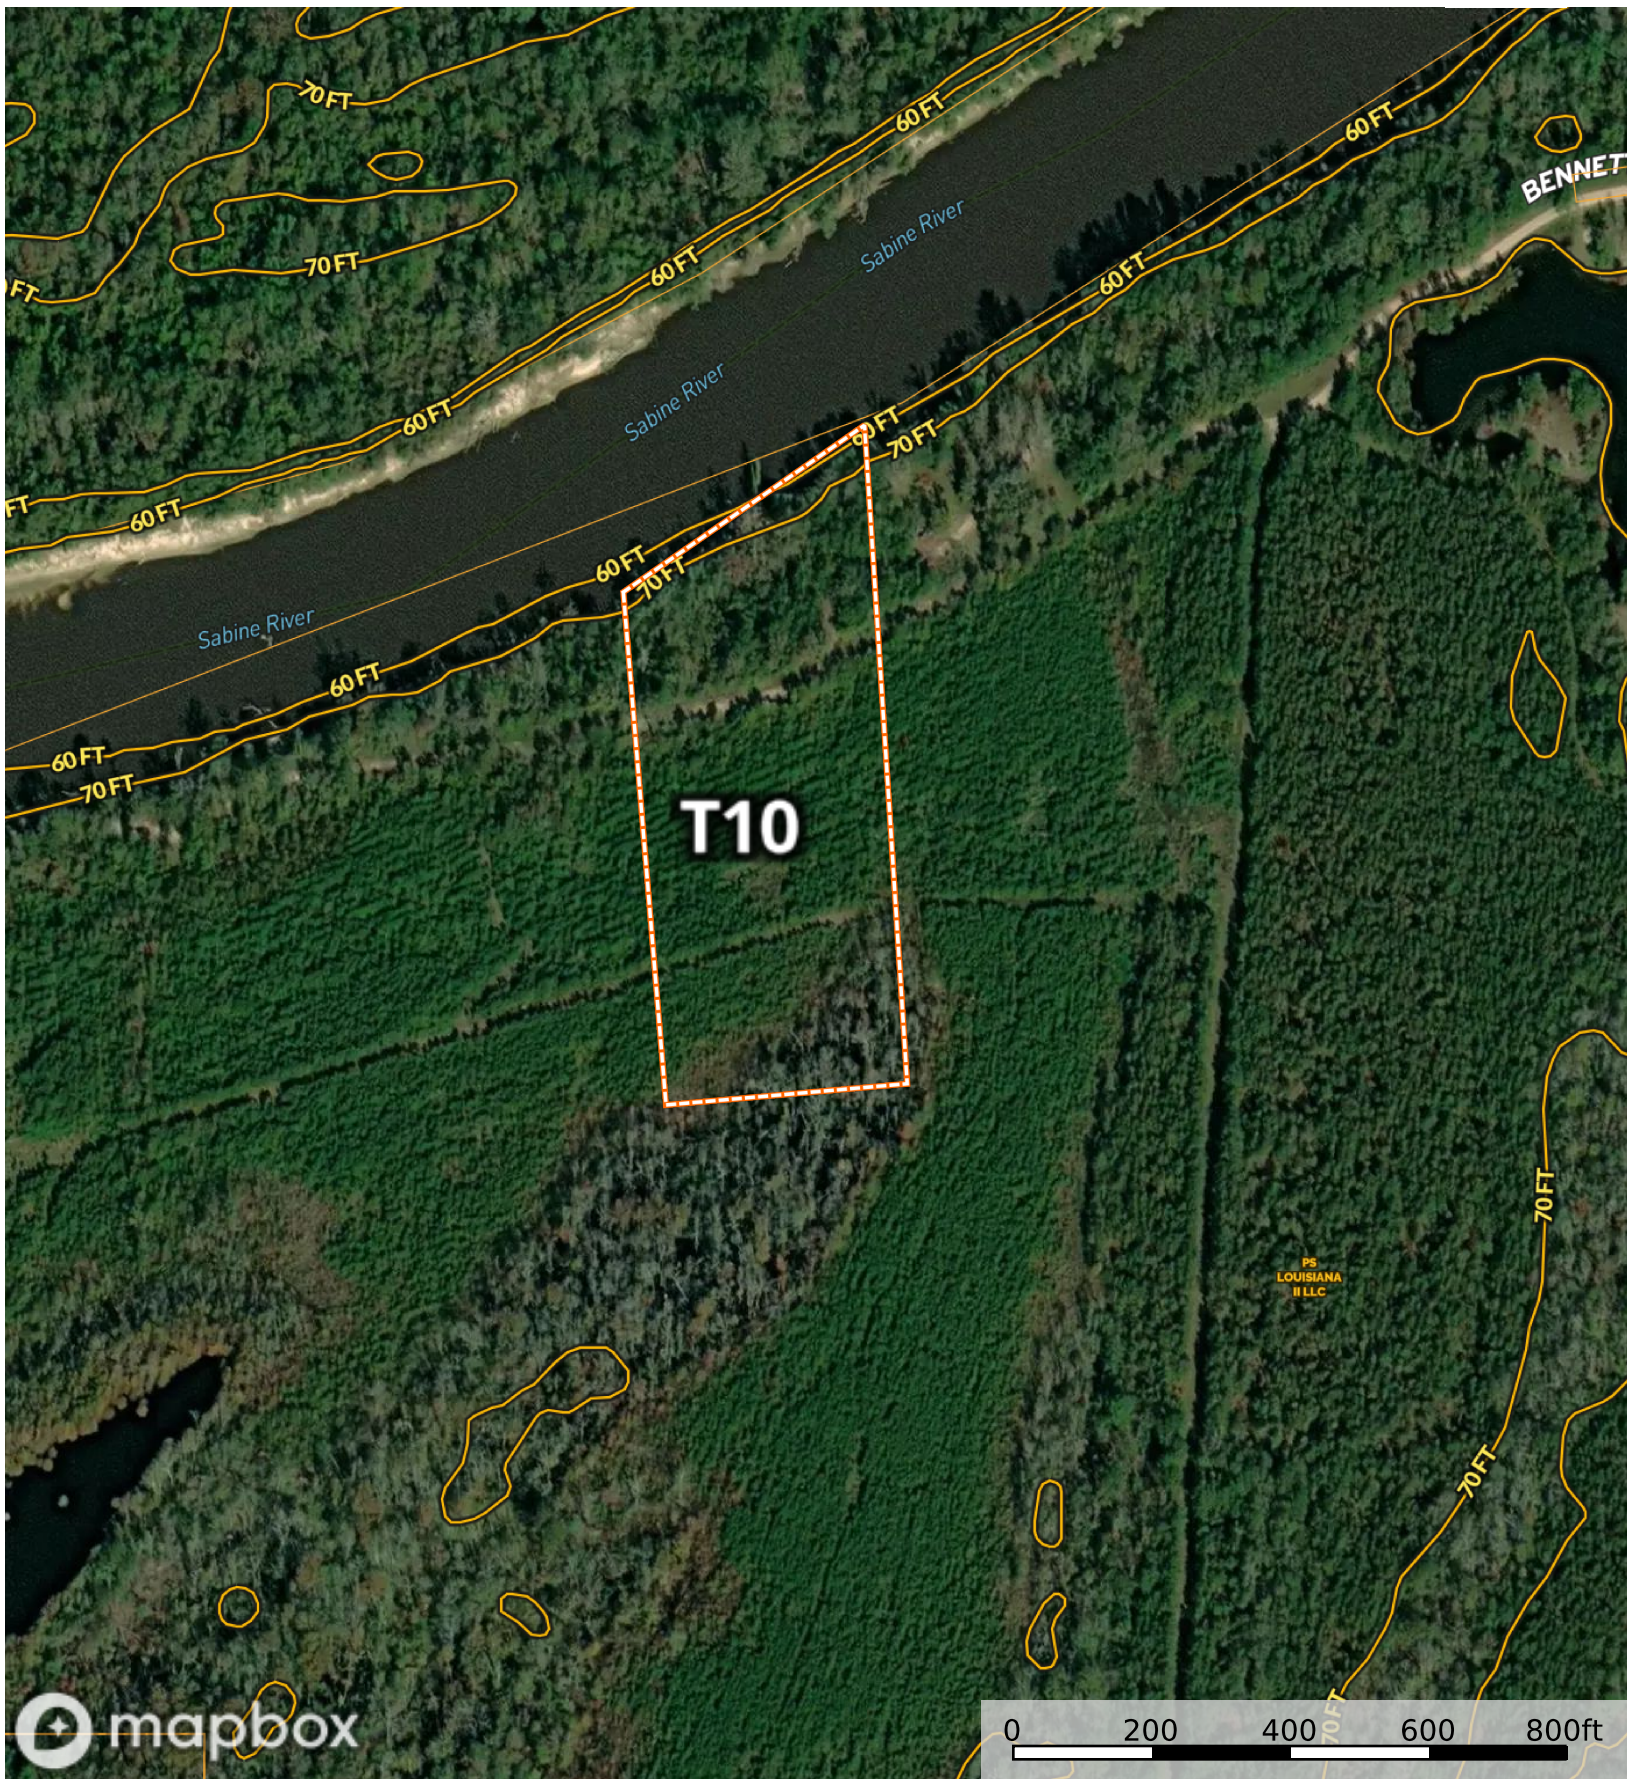

# Forest River T10

Beauregard Parish, Louisiana, 7 AC +/-

T10