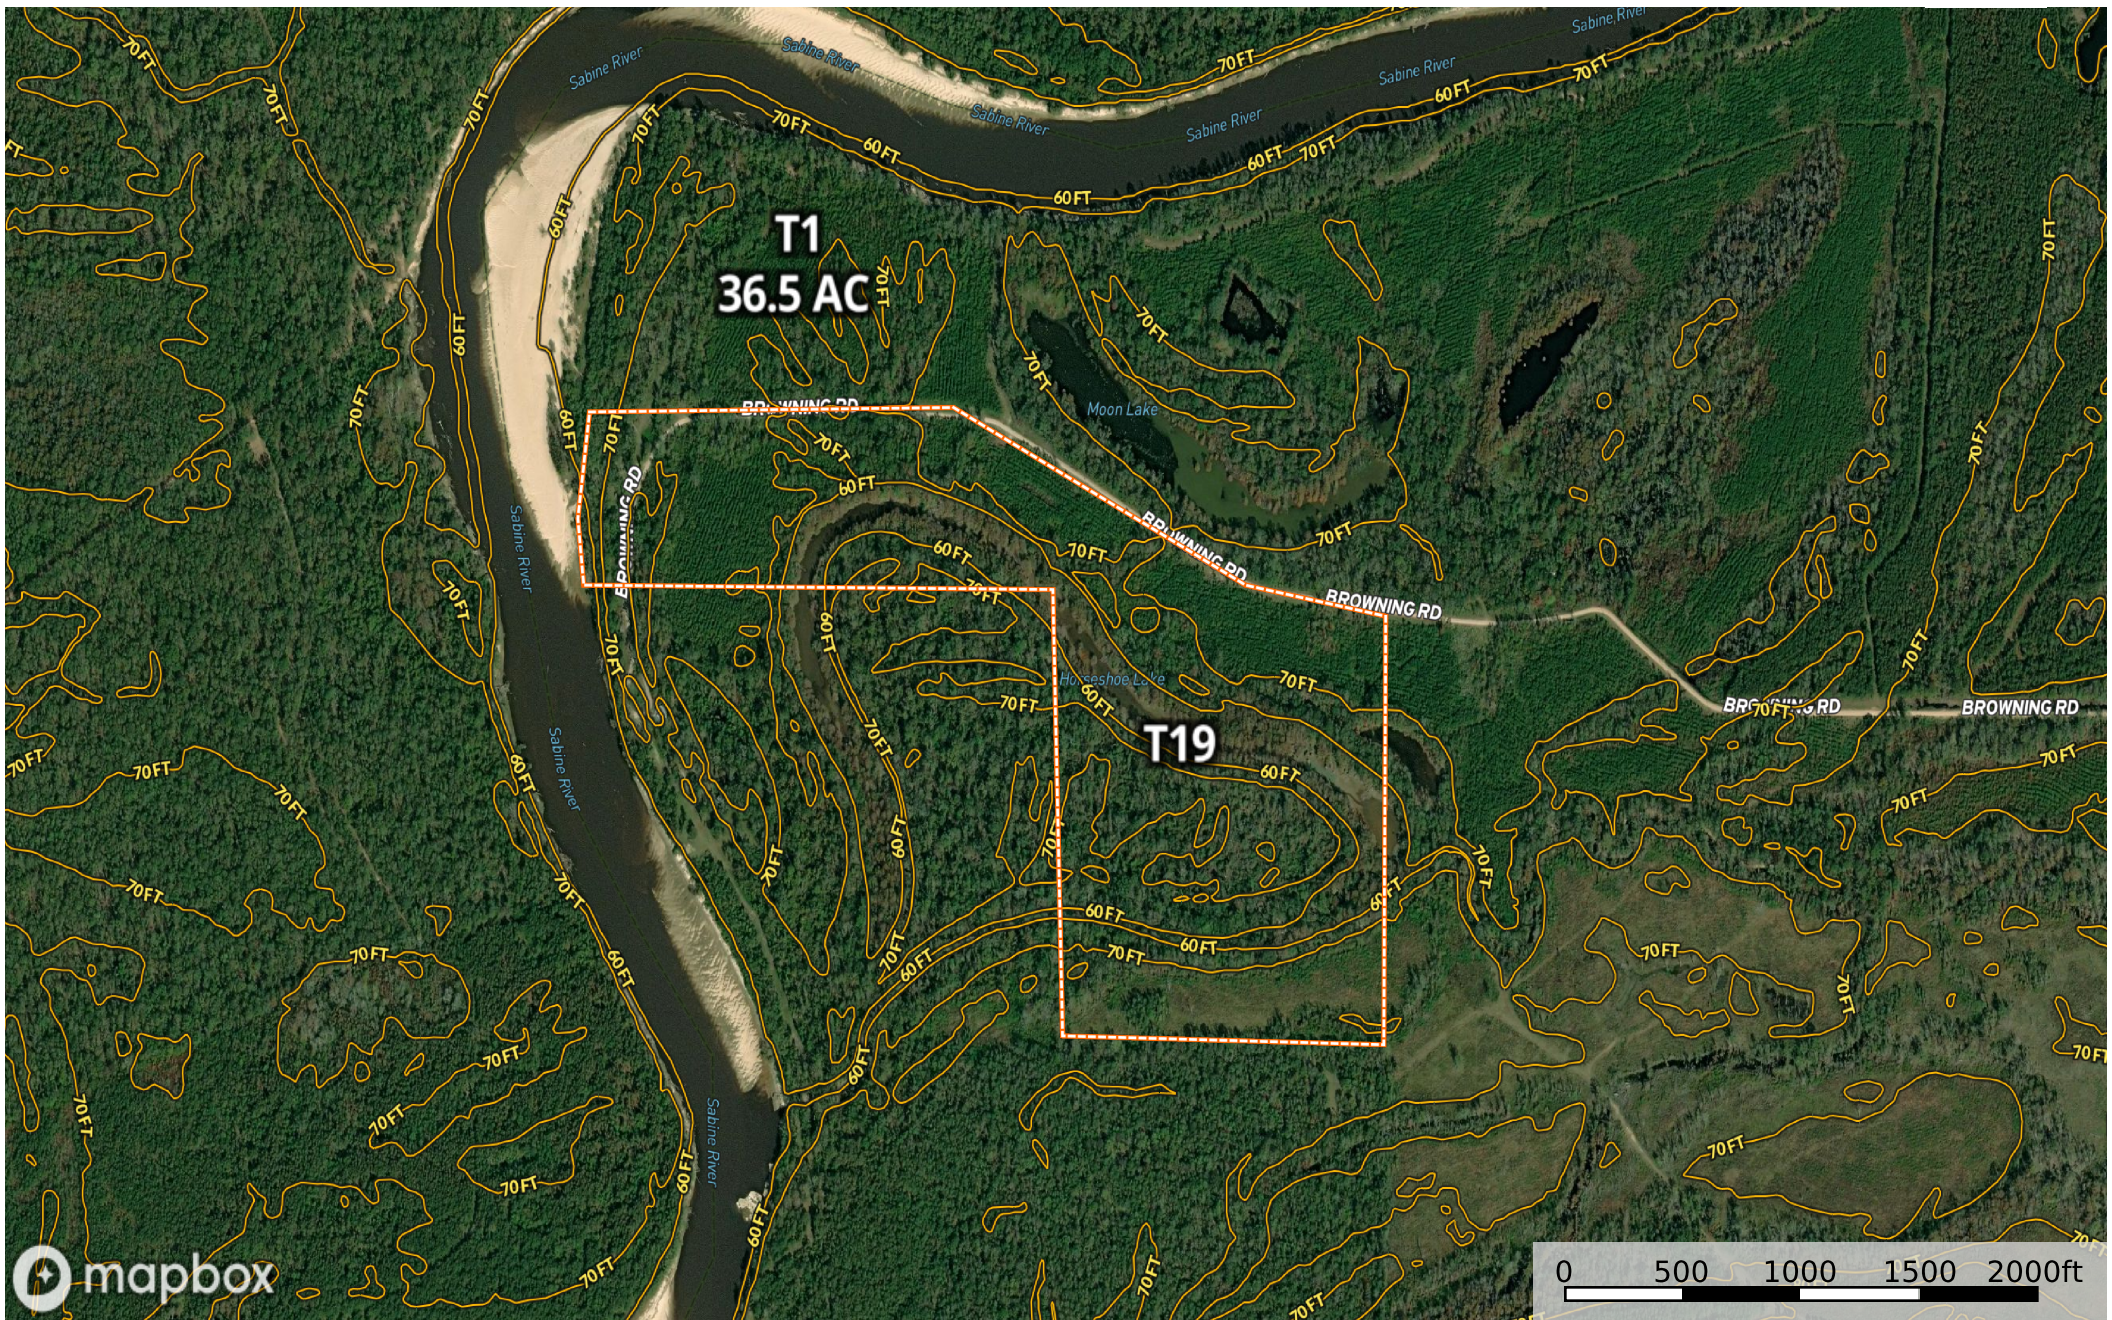

Forest River T19

Beauregard Parish, Louisiana, 86.5 AC +/-

T19

Keith Sorrells

The information contained herein was obtained from sources deemed to be reliable. Land id® Services makes no warranties or guarantees as to the completeness or accuracy thereof.