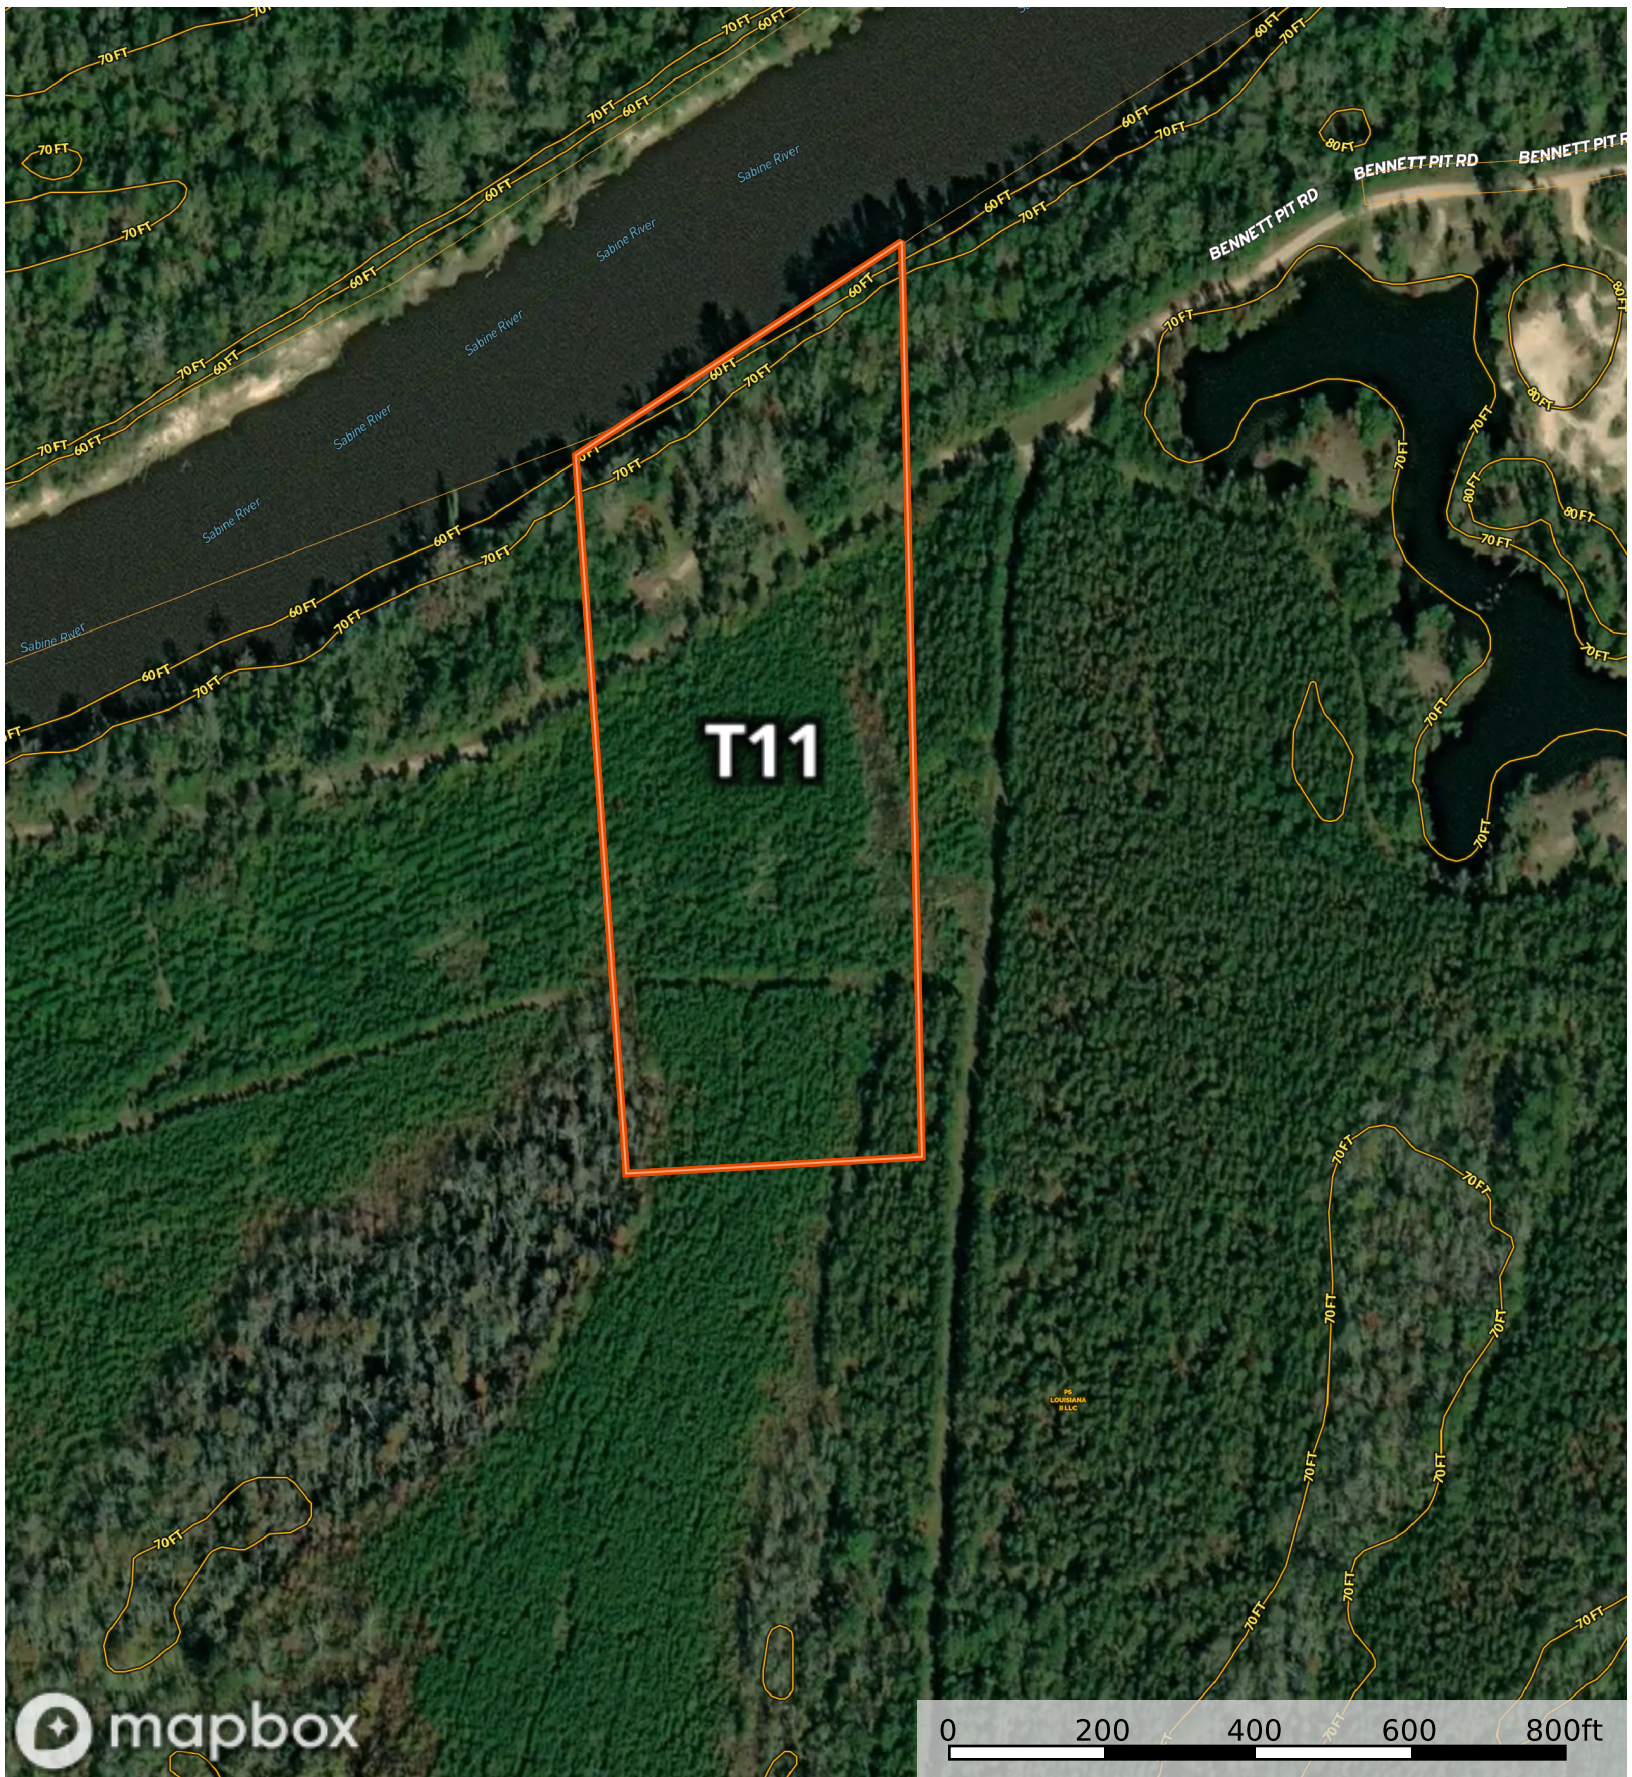

# Forest River T11

Beauregard Parish, Louisiana, 10.3 AC +/-

T11