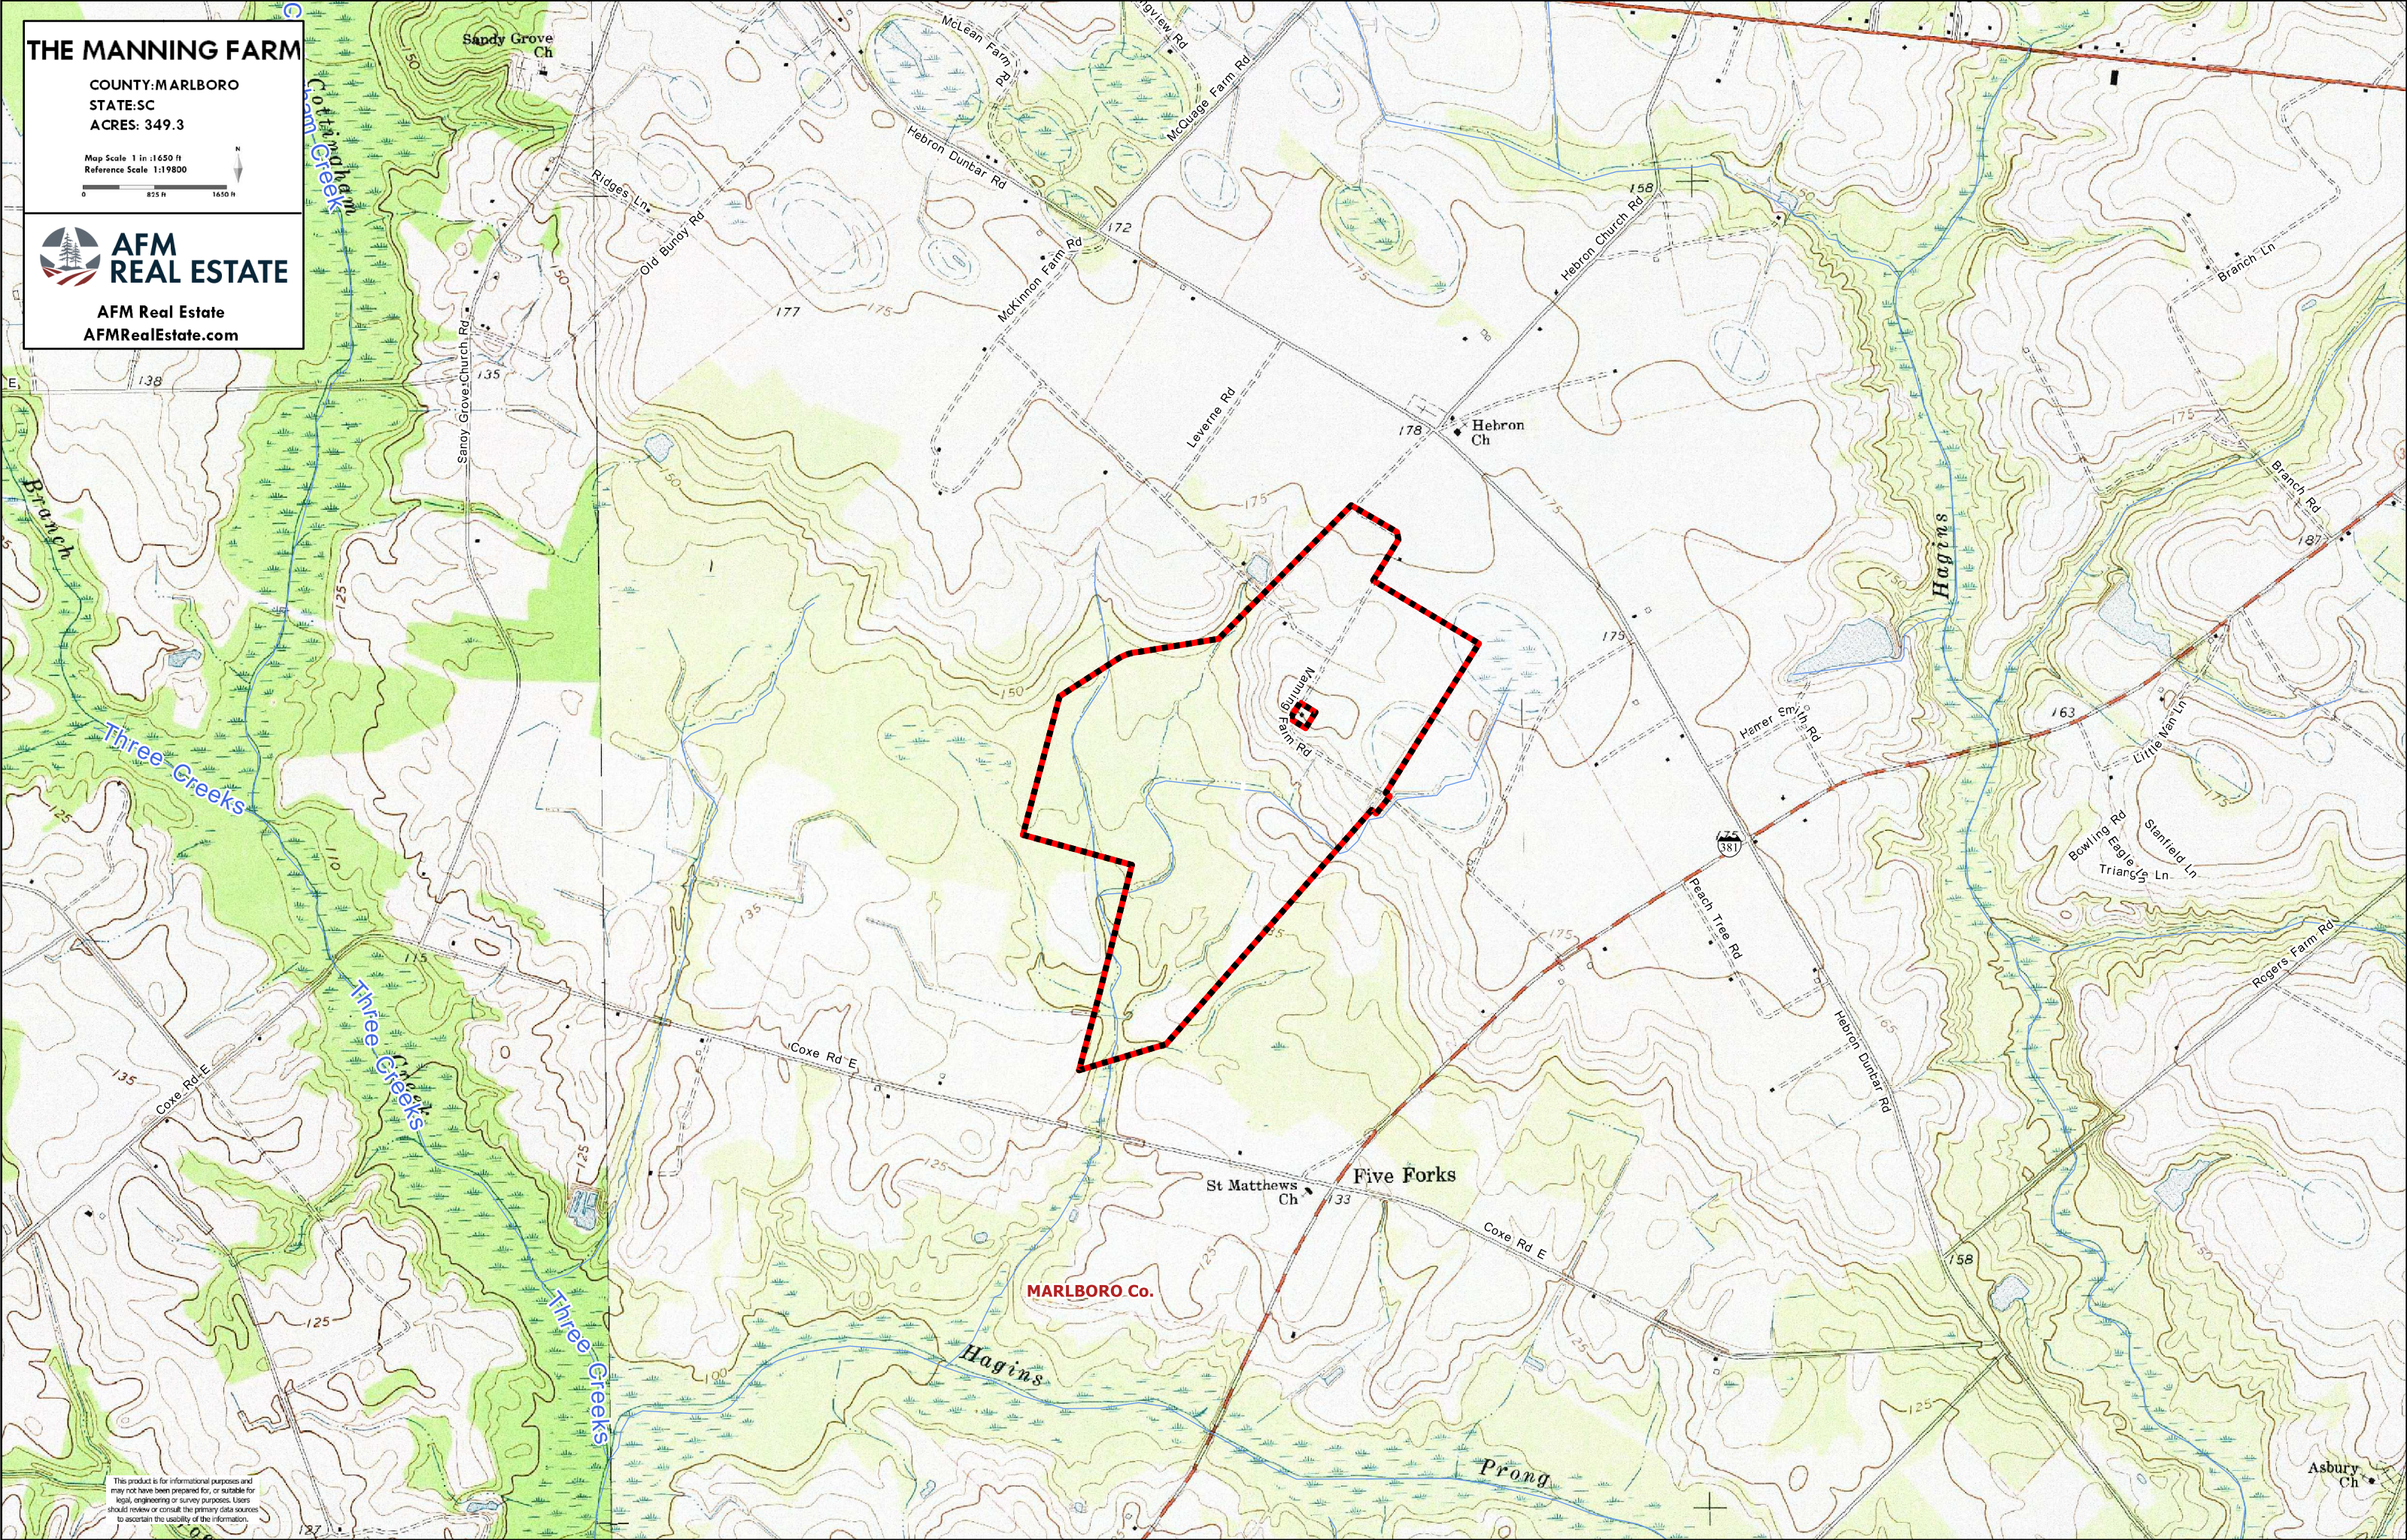

THE MANNING FARM

COUNTY: MARLBORO
STATE: SC
ACRES: 349.3

Map Scale 1 in : 1650 ft
Reference Scale 1:19800

AFM REAL ESTATE
AFM Real Estate
AFMRealEstate.com