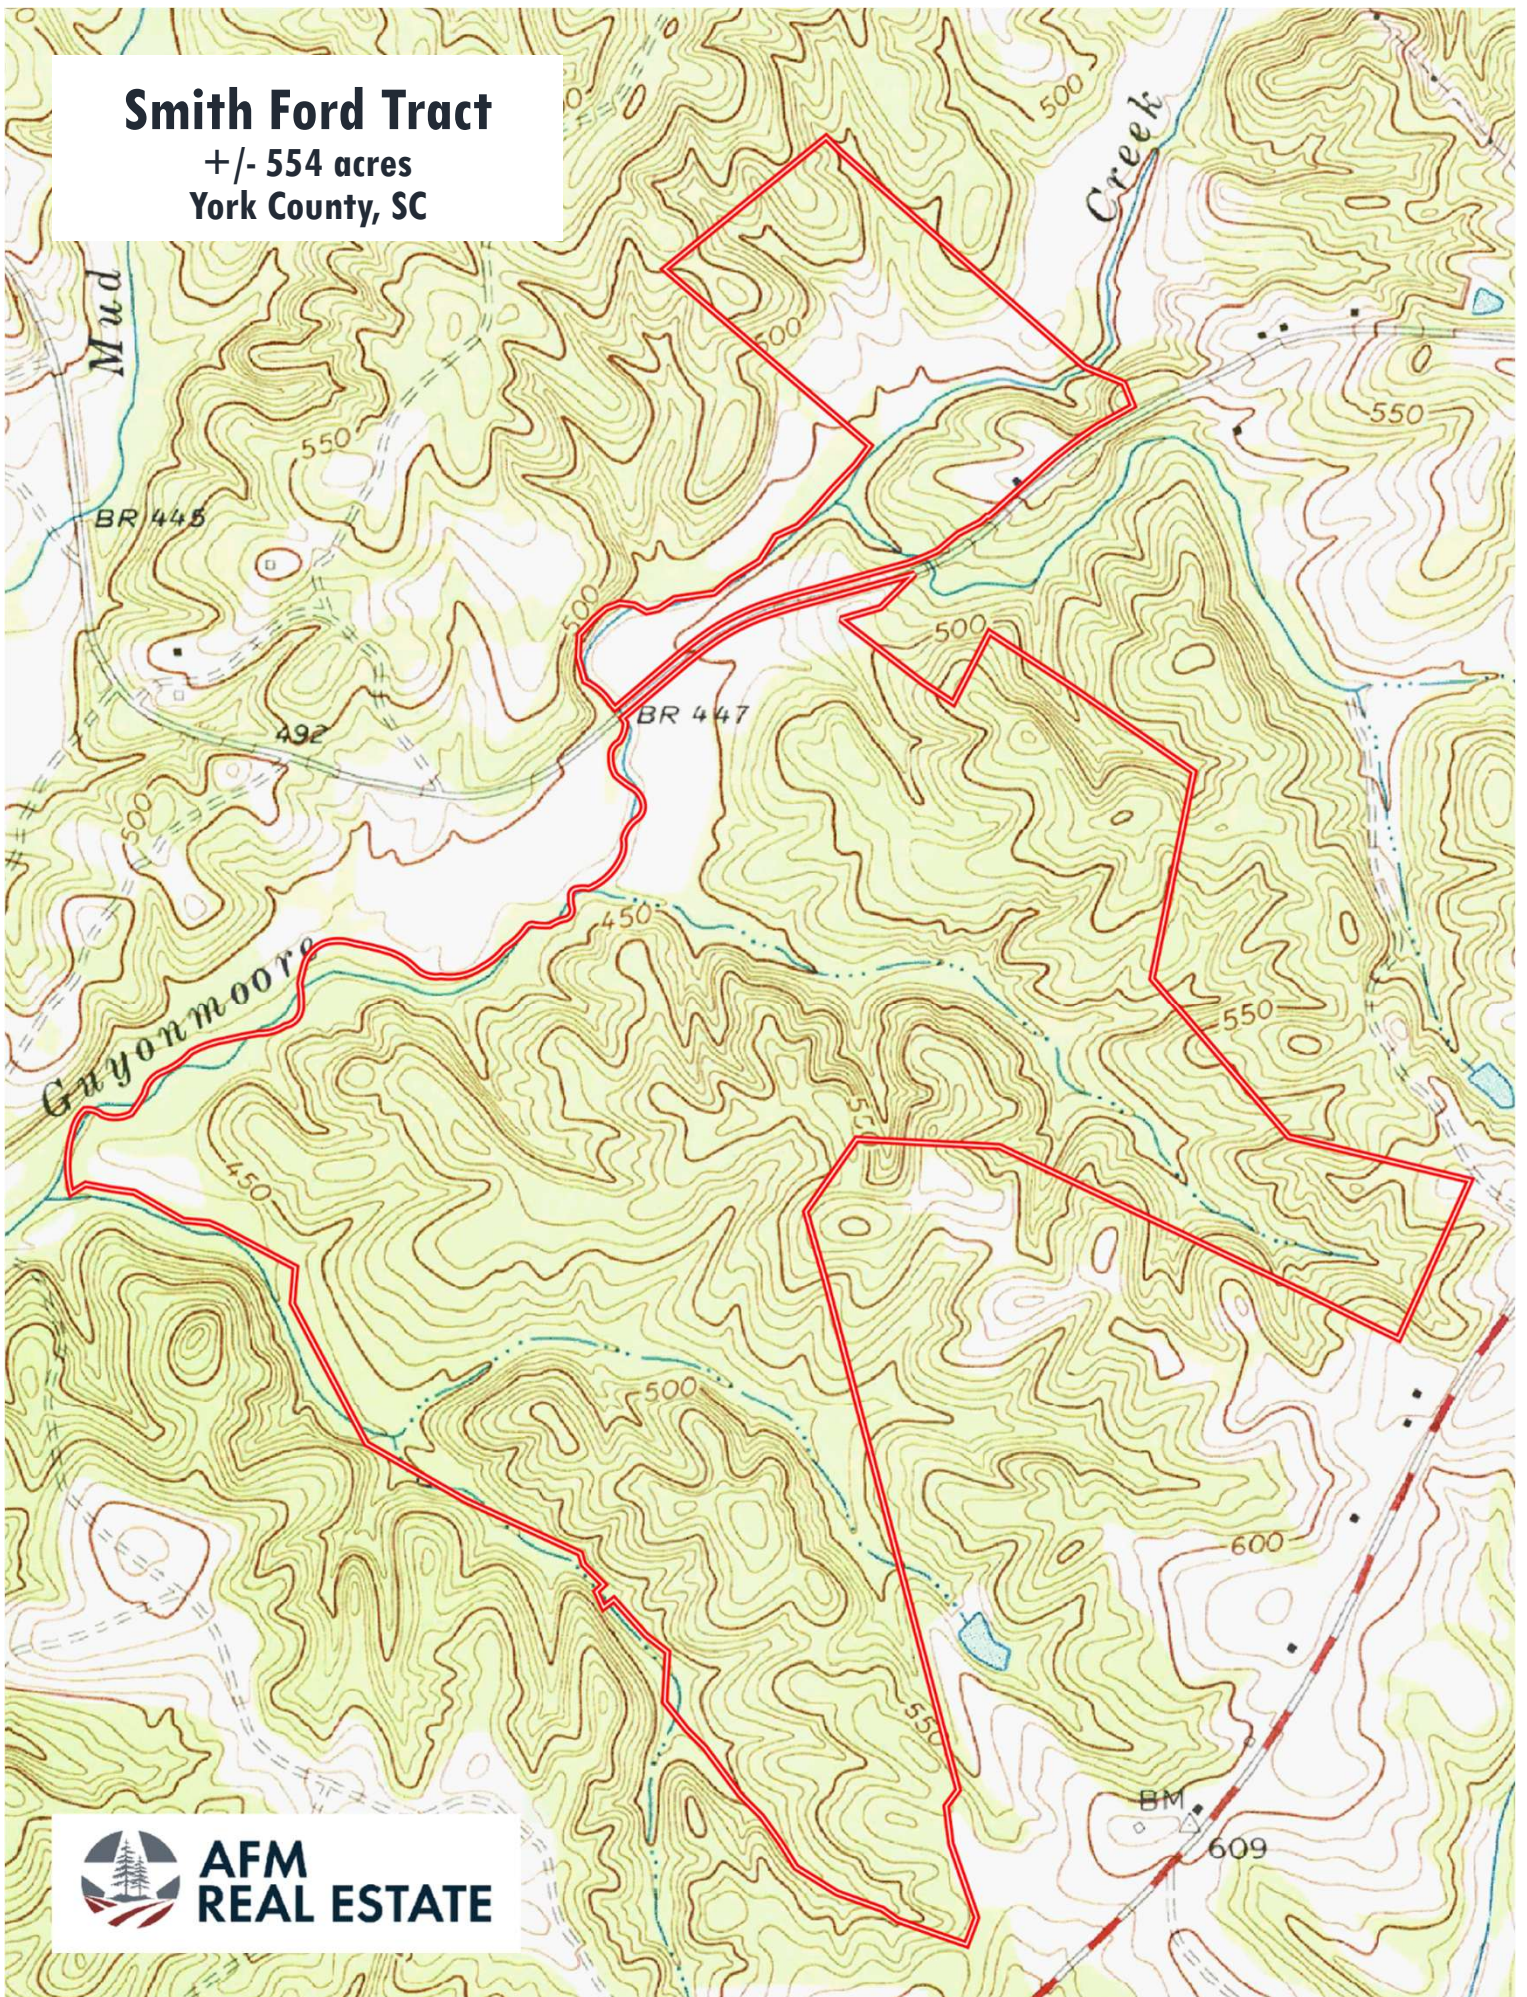

Smith Ford Tract

+/- 554 acres
York County, SC

AFM
REAL ESTATE