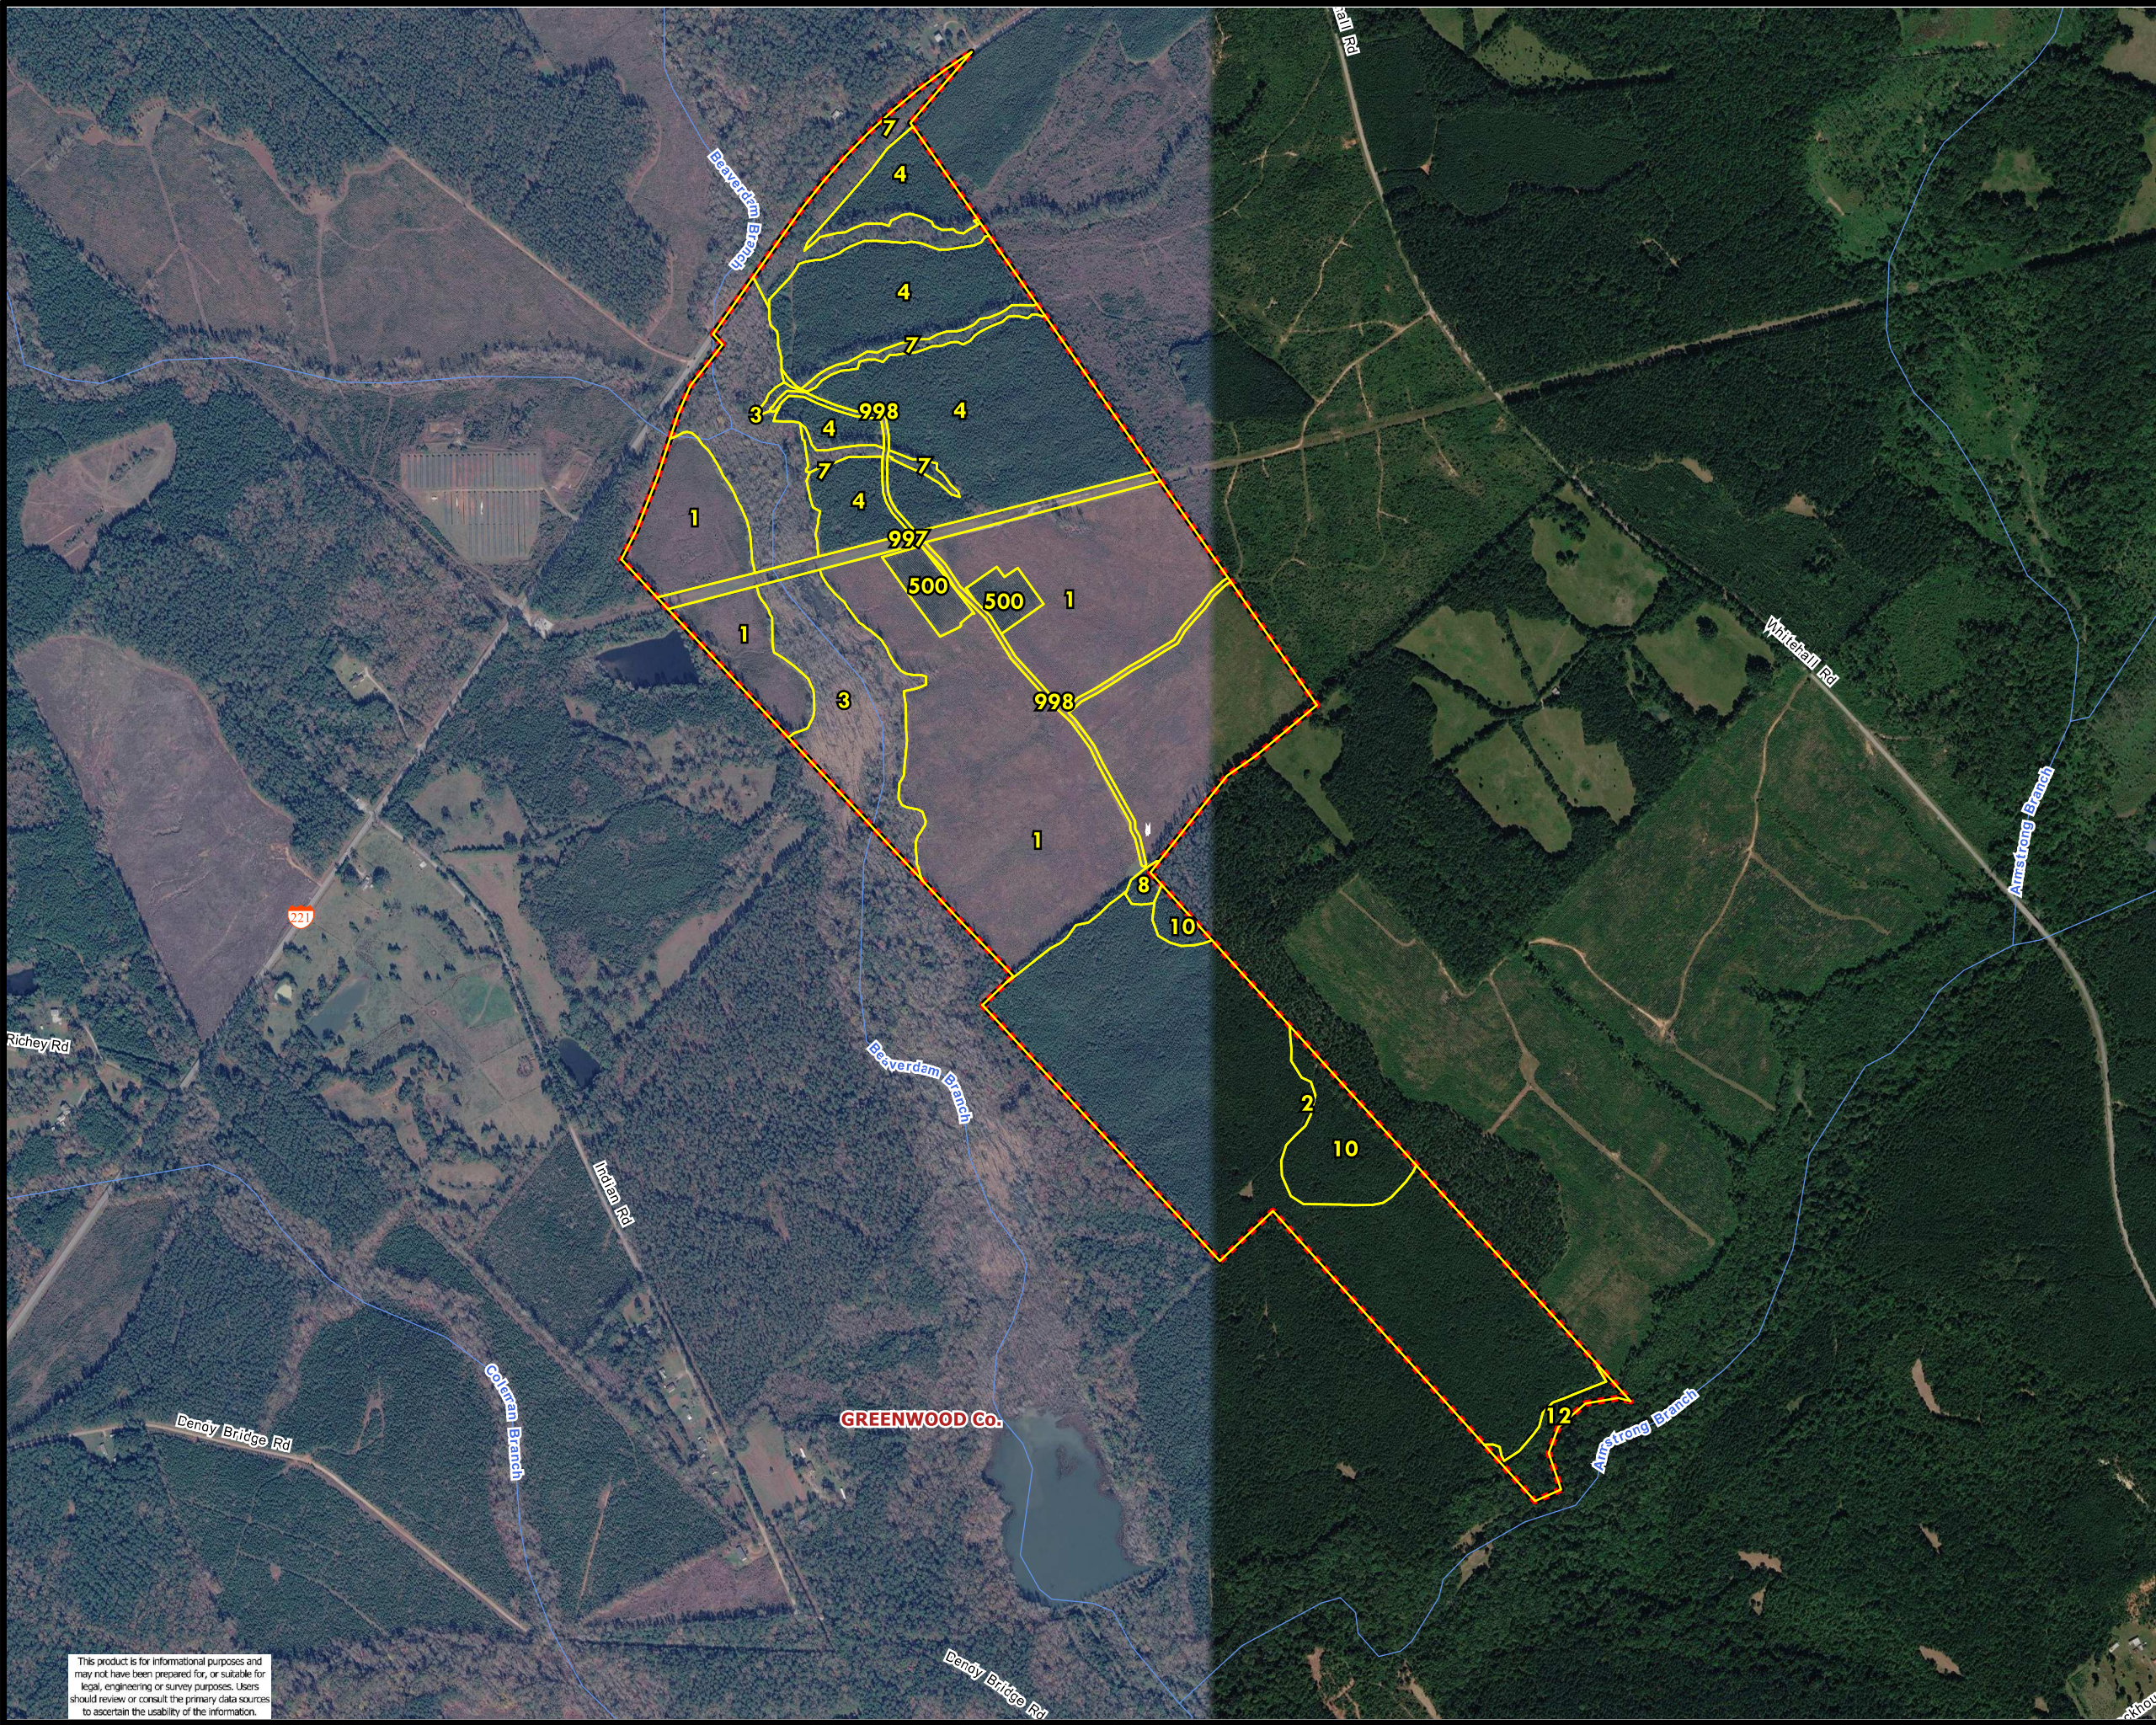

COUNTY: GREENWOOD

STATE: SC

ACRES: 366.1

AFM Real Estate
AFMRealEstate.com

STAND	YEAR_EST	ORIGIN	DOM_S_NAME	S_T_DESC	ACRES
1	2022	PLANTED	LOBLOLLY PINE	UPLAND RIDGE	127.16
2	2013	PLANTED	LOBLOLLY PINE	UPLAND RIDGE	88.22
3	1950	NATURAL	HARDWOOD	SMZ	37.21
4	2013	PLANTED	LOBLOLLY PINE	UPLAND RIDGE	69.89
7	1950	NATURAL	HARDWOOD	SMZ	13.01
8	0	OPEN	UNDEFINED	MISCELLANEOUS	0.79
10	2013	PLANTED	LOBLOLLY PINE	UPLAND RIDGE	11.88
12	1950	NATURAL	HARDWOOD	BOTTOM LAND	3.54
500	2022	PLANTED	LOBLOLLY PINE	UPLAND RIDGE	5.52
997	0	OPEN	UNDEFINED	POWER LINE	5.35
998	0	OPEN	UNDEFINED	ROAD	3.59
TOTAL ACRES =					366.16