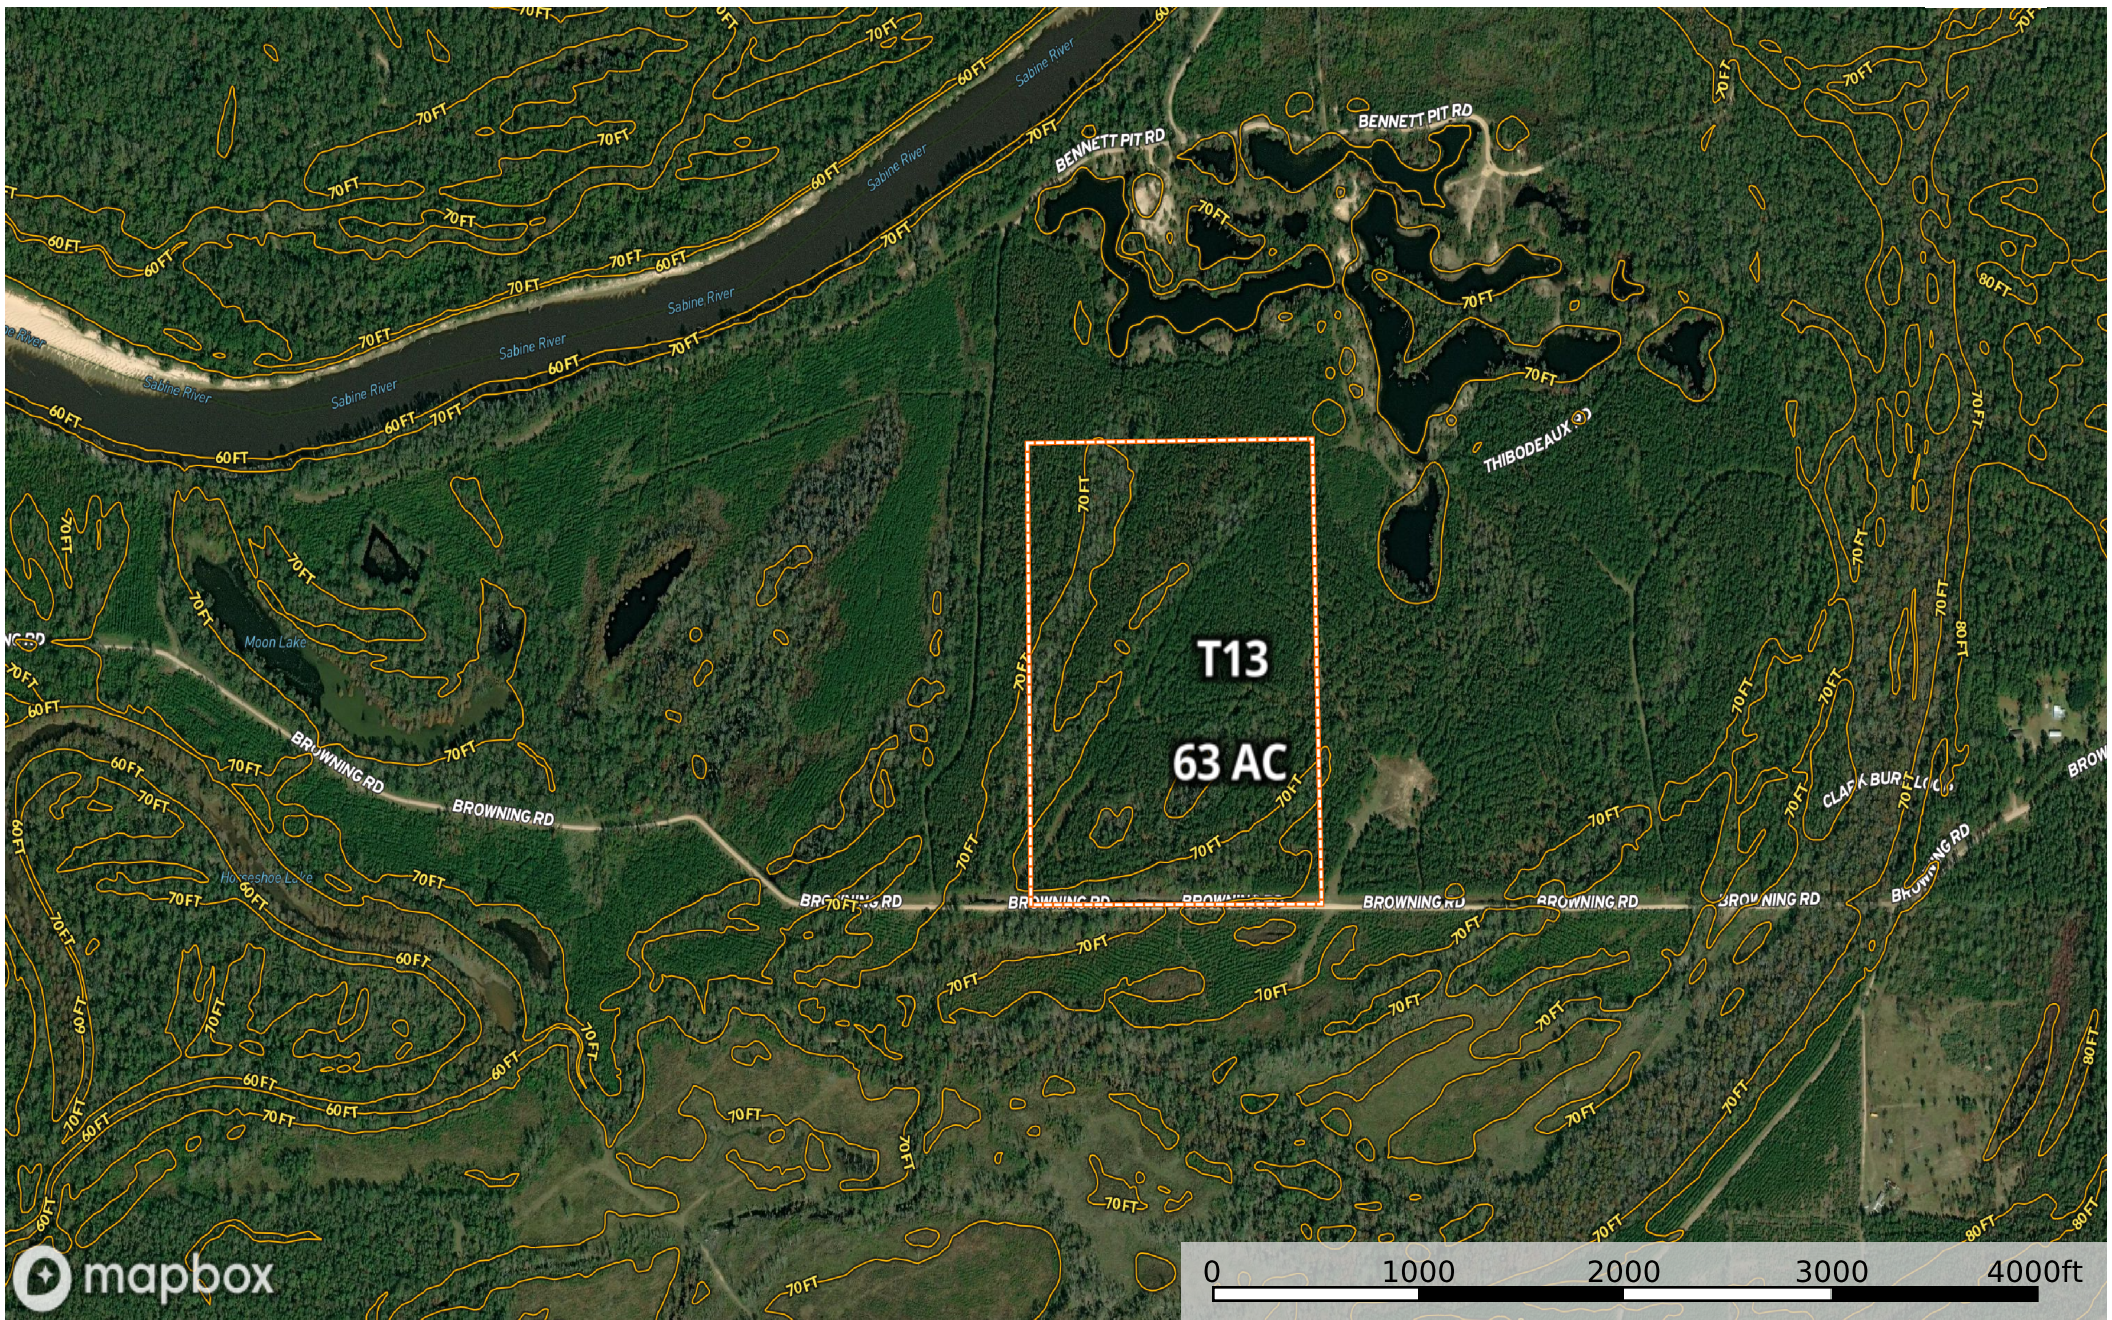

Forest River T13

Beauregard Parish, Louisiana, 63 AC +/-

 Boundary 1