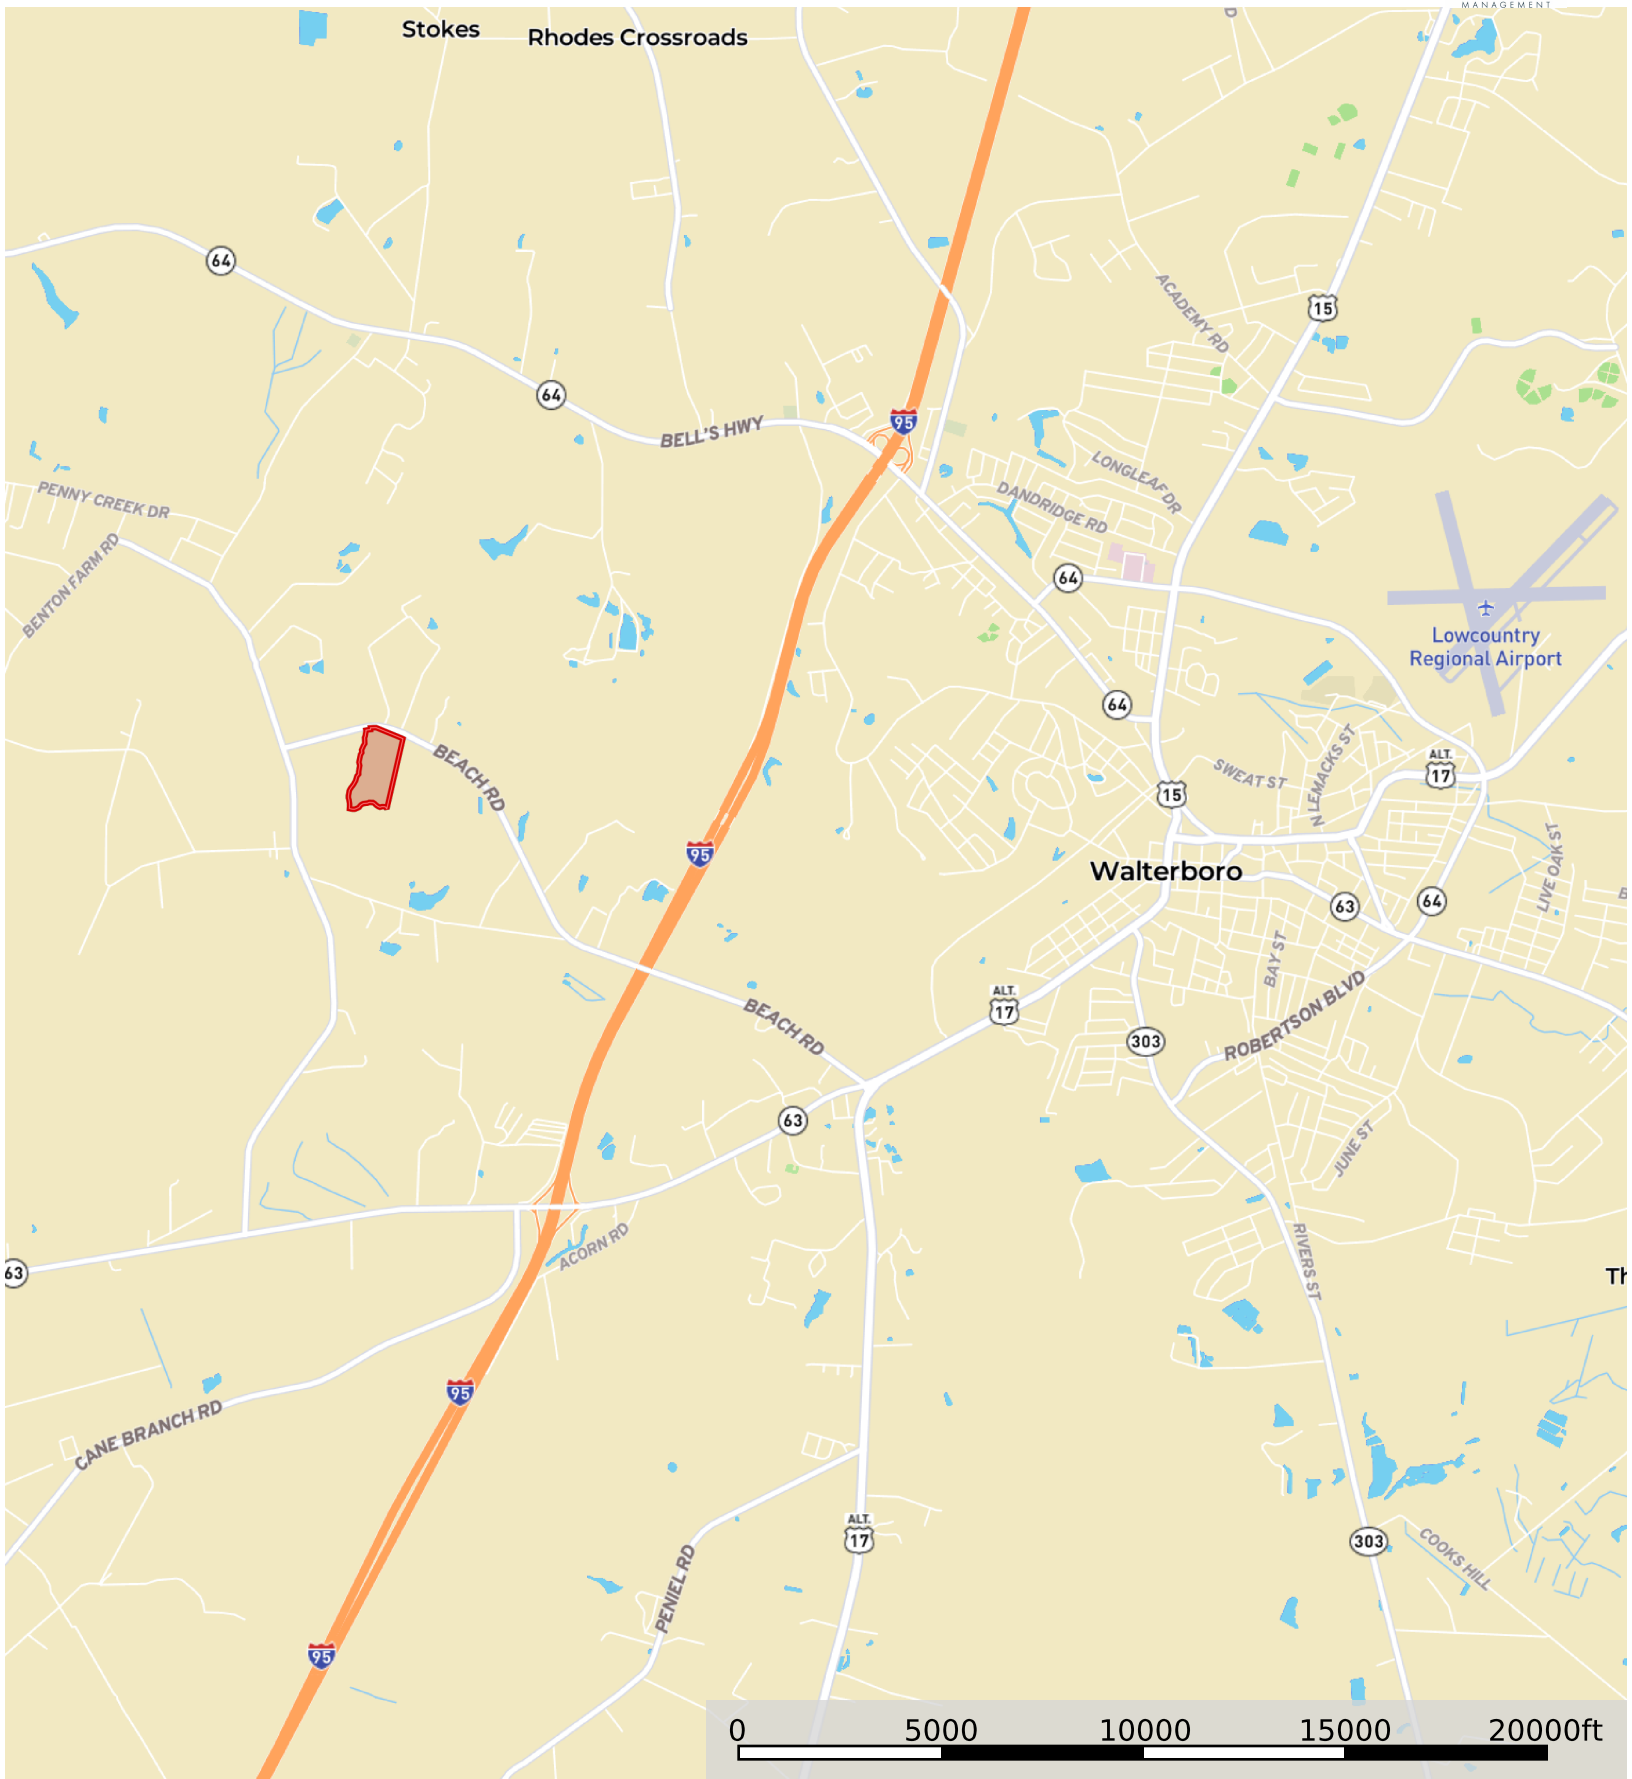

# DANTZLER-BEACH

Colleton County, South Carolina, 40 AC +/-

Boundary 1 1 1