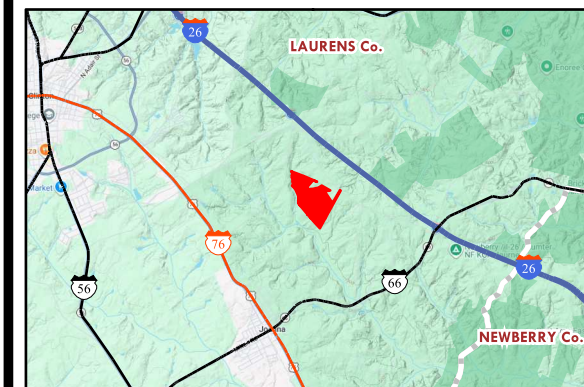

ML-83

COUNTY:LAURENS

STATE:SC

ACRES: 220.1

AFM Real Estate
AFMRealEstate.com

STAND	YEAR_EST	ORIGIN	DOM_S_NAME	S_T_DESC	ACRES
280	2001	PLANTED	LOBLOLLY PINE	UPLAND RIDGE	40.96
281	2018	PLANTED	LOBLOLLY PINE	UPLAND RIDGE	130.94
282	1940	NATURAL	HARDWOOD	BOTTOM LAND	21.81
7089	1940	NATURAL	HARDWOOD	BOTTOM LAND	6.43
TOTAL ACRES =					220.14