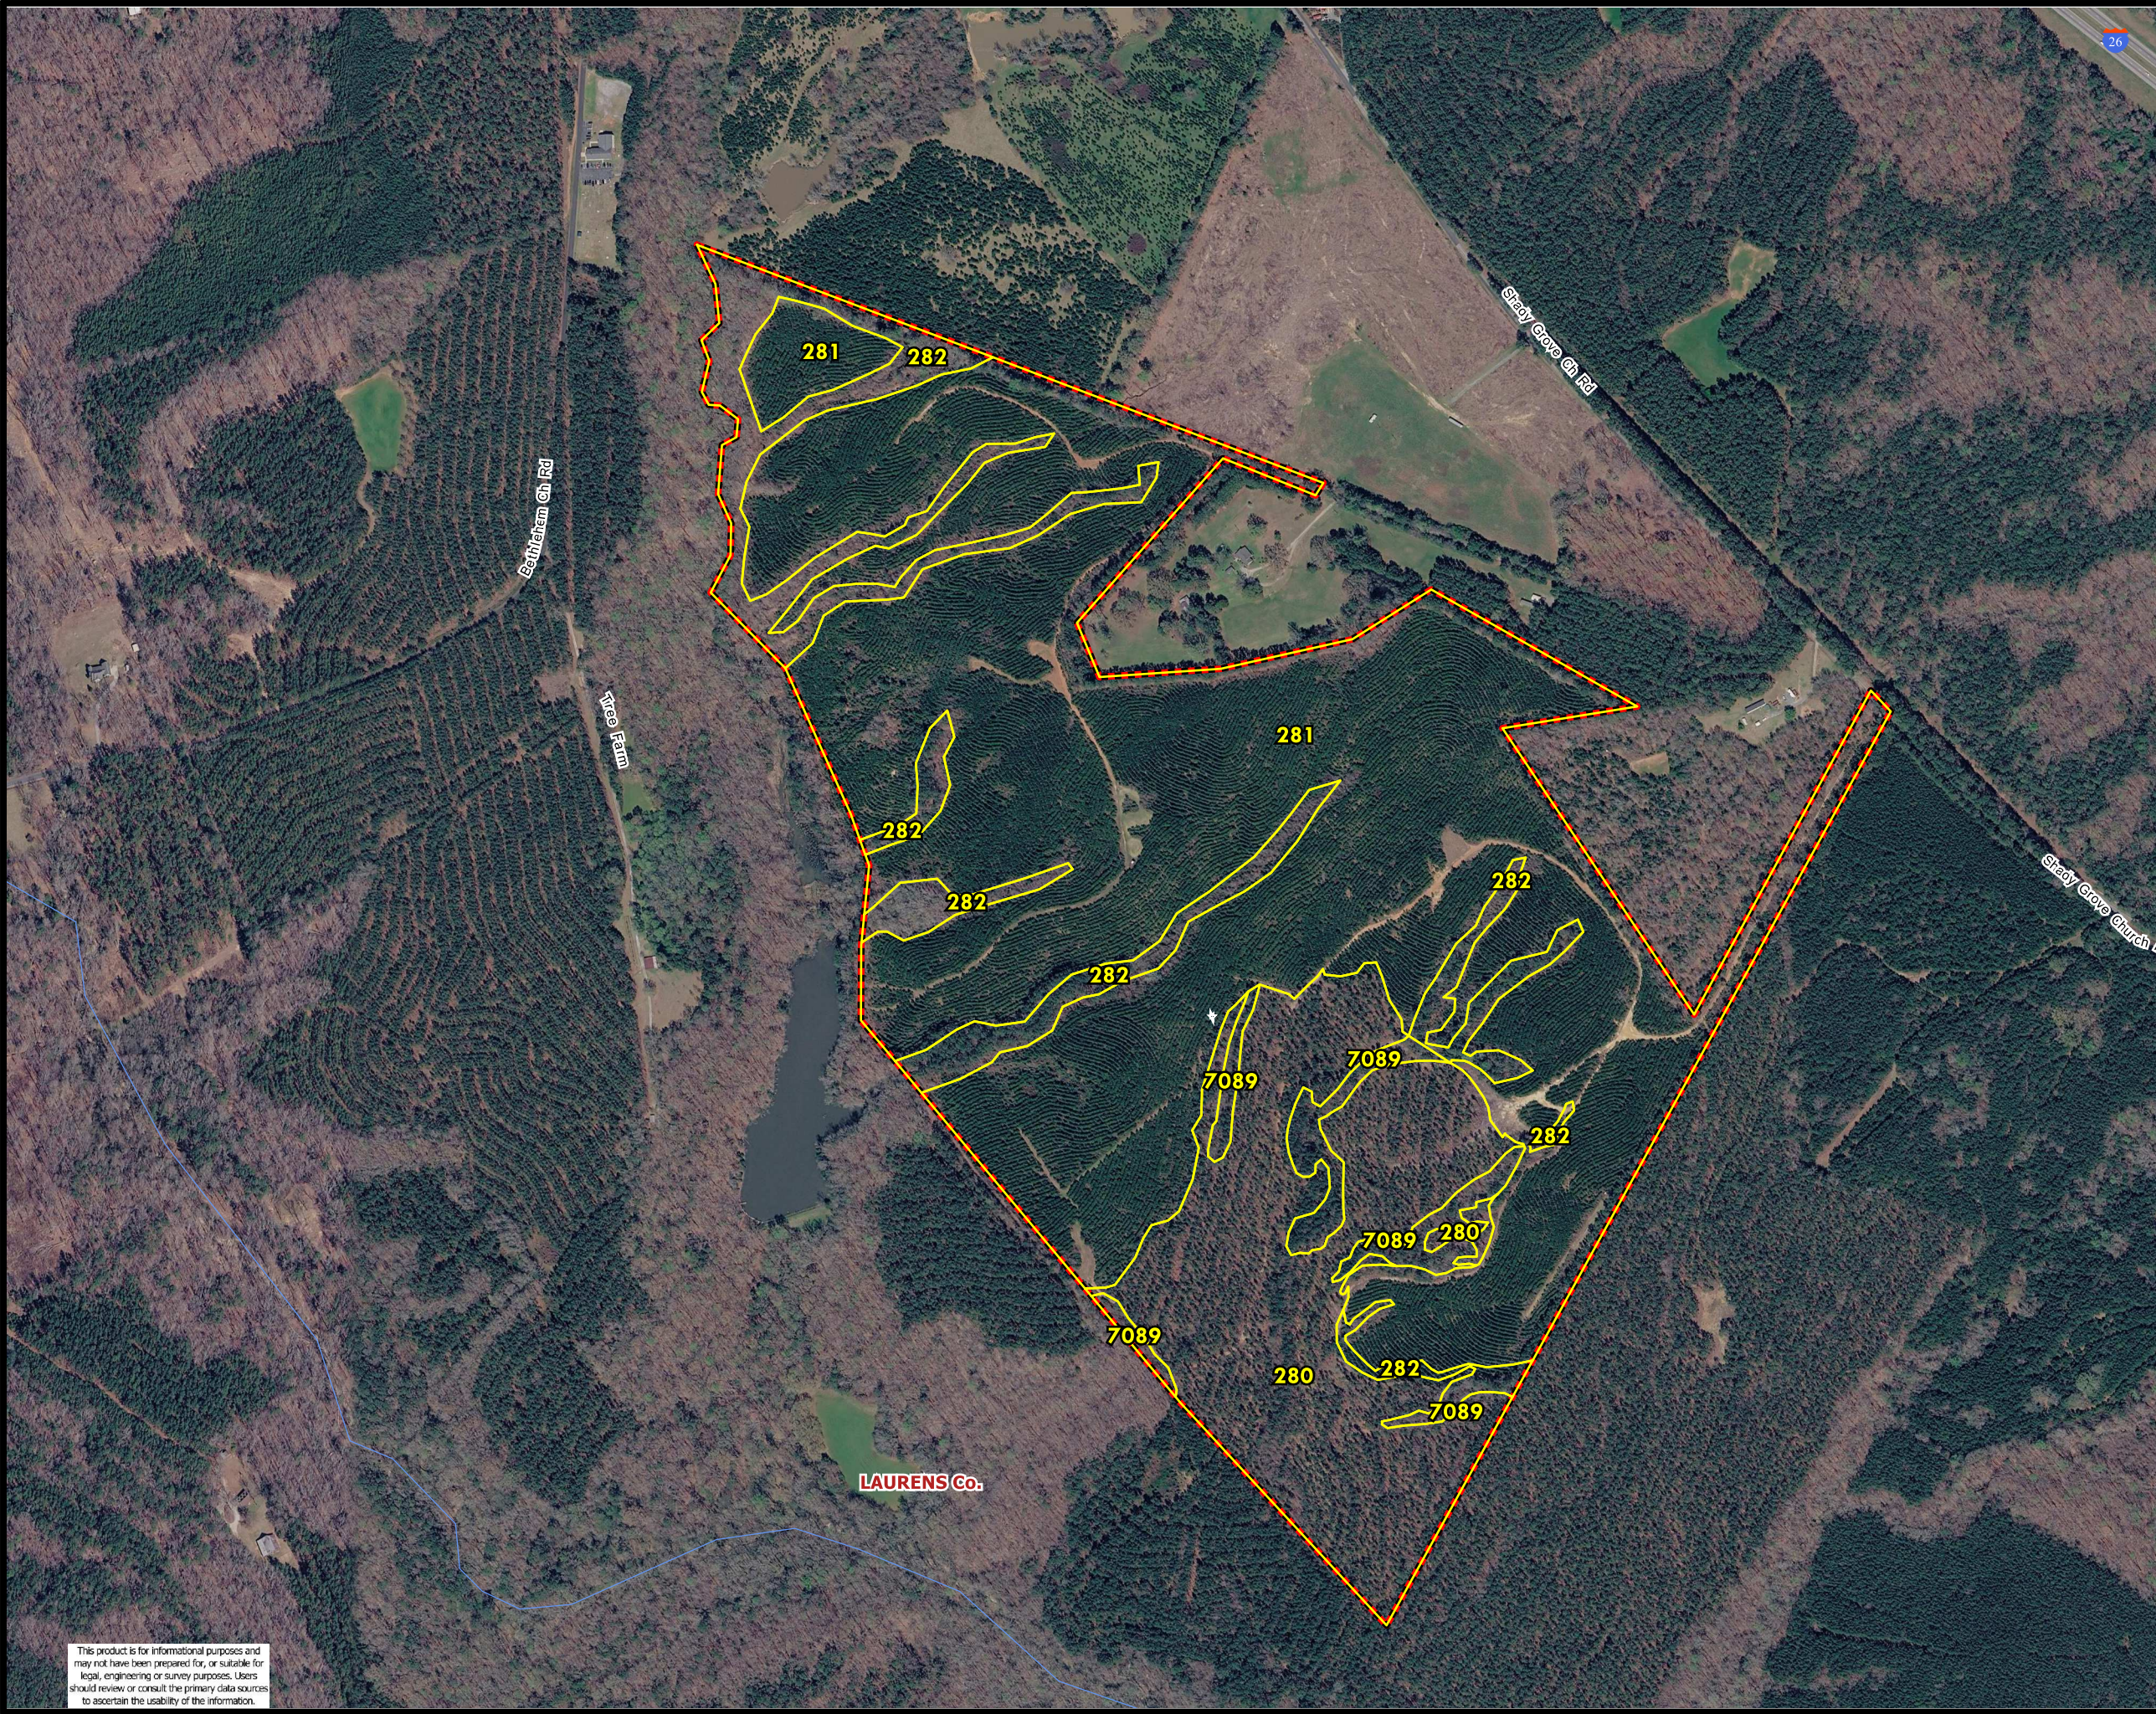

ML-83

COUNTY:LAURENS

STATE:SC

ACRES: 220.1

AFM Real Estate
AFMRealEstate.com

STAND	YEAR_EST	ORIGIN	DOM_S_NAME	S_T_DESC	ACRES
280	2001	PLANTED	LOBLOLLY PINE	UPLAND RIDGE	40.96
281	2018	PLANTED	LOBLOLLY PINE	UPLAND RIDGE	130.94
282	1940	NATURAL	HARDWOOD	BOTTOM LAND	21.81
7089	1940	NATURAL	HARDWOOD	BOTTOM LAND	6.43
TOTAL ACRES =					220.14