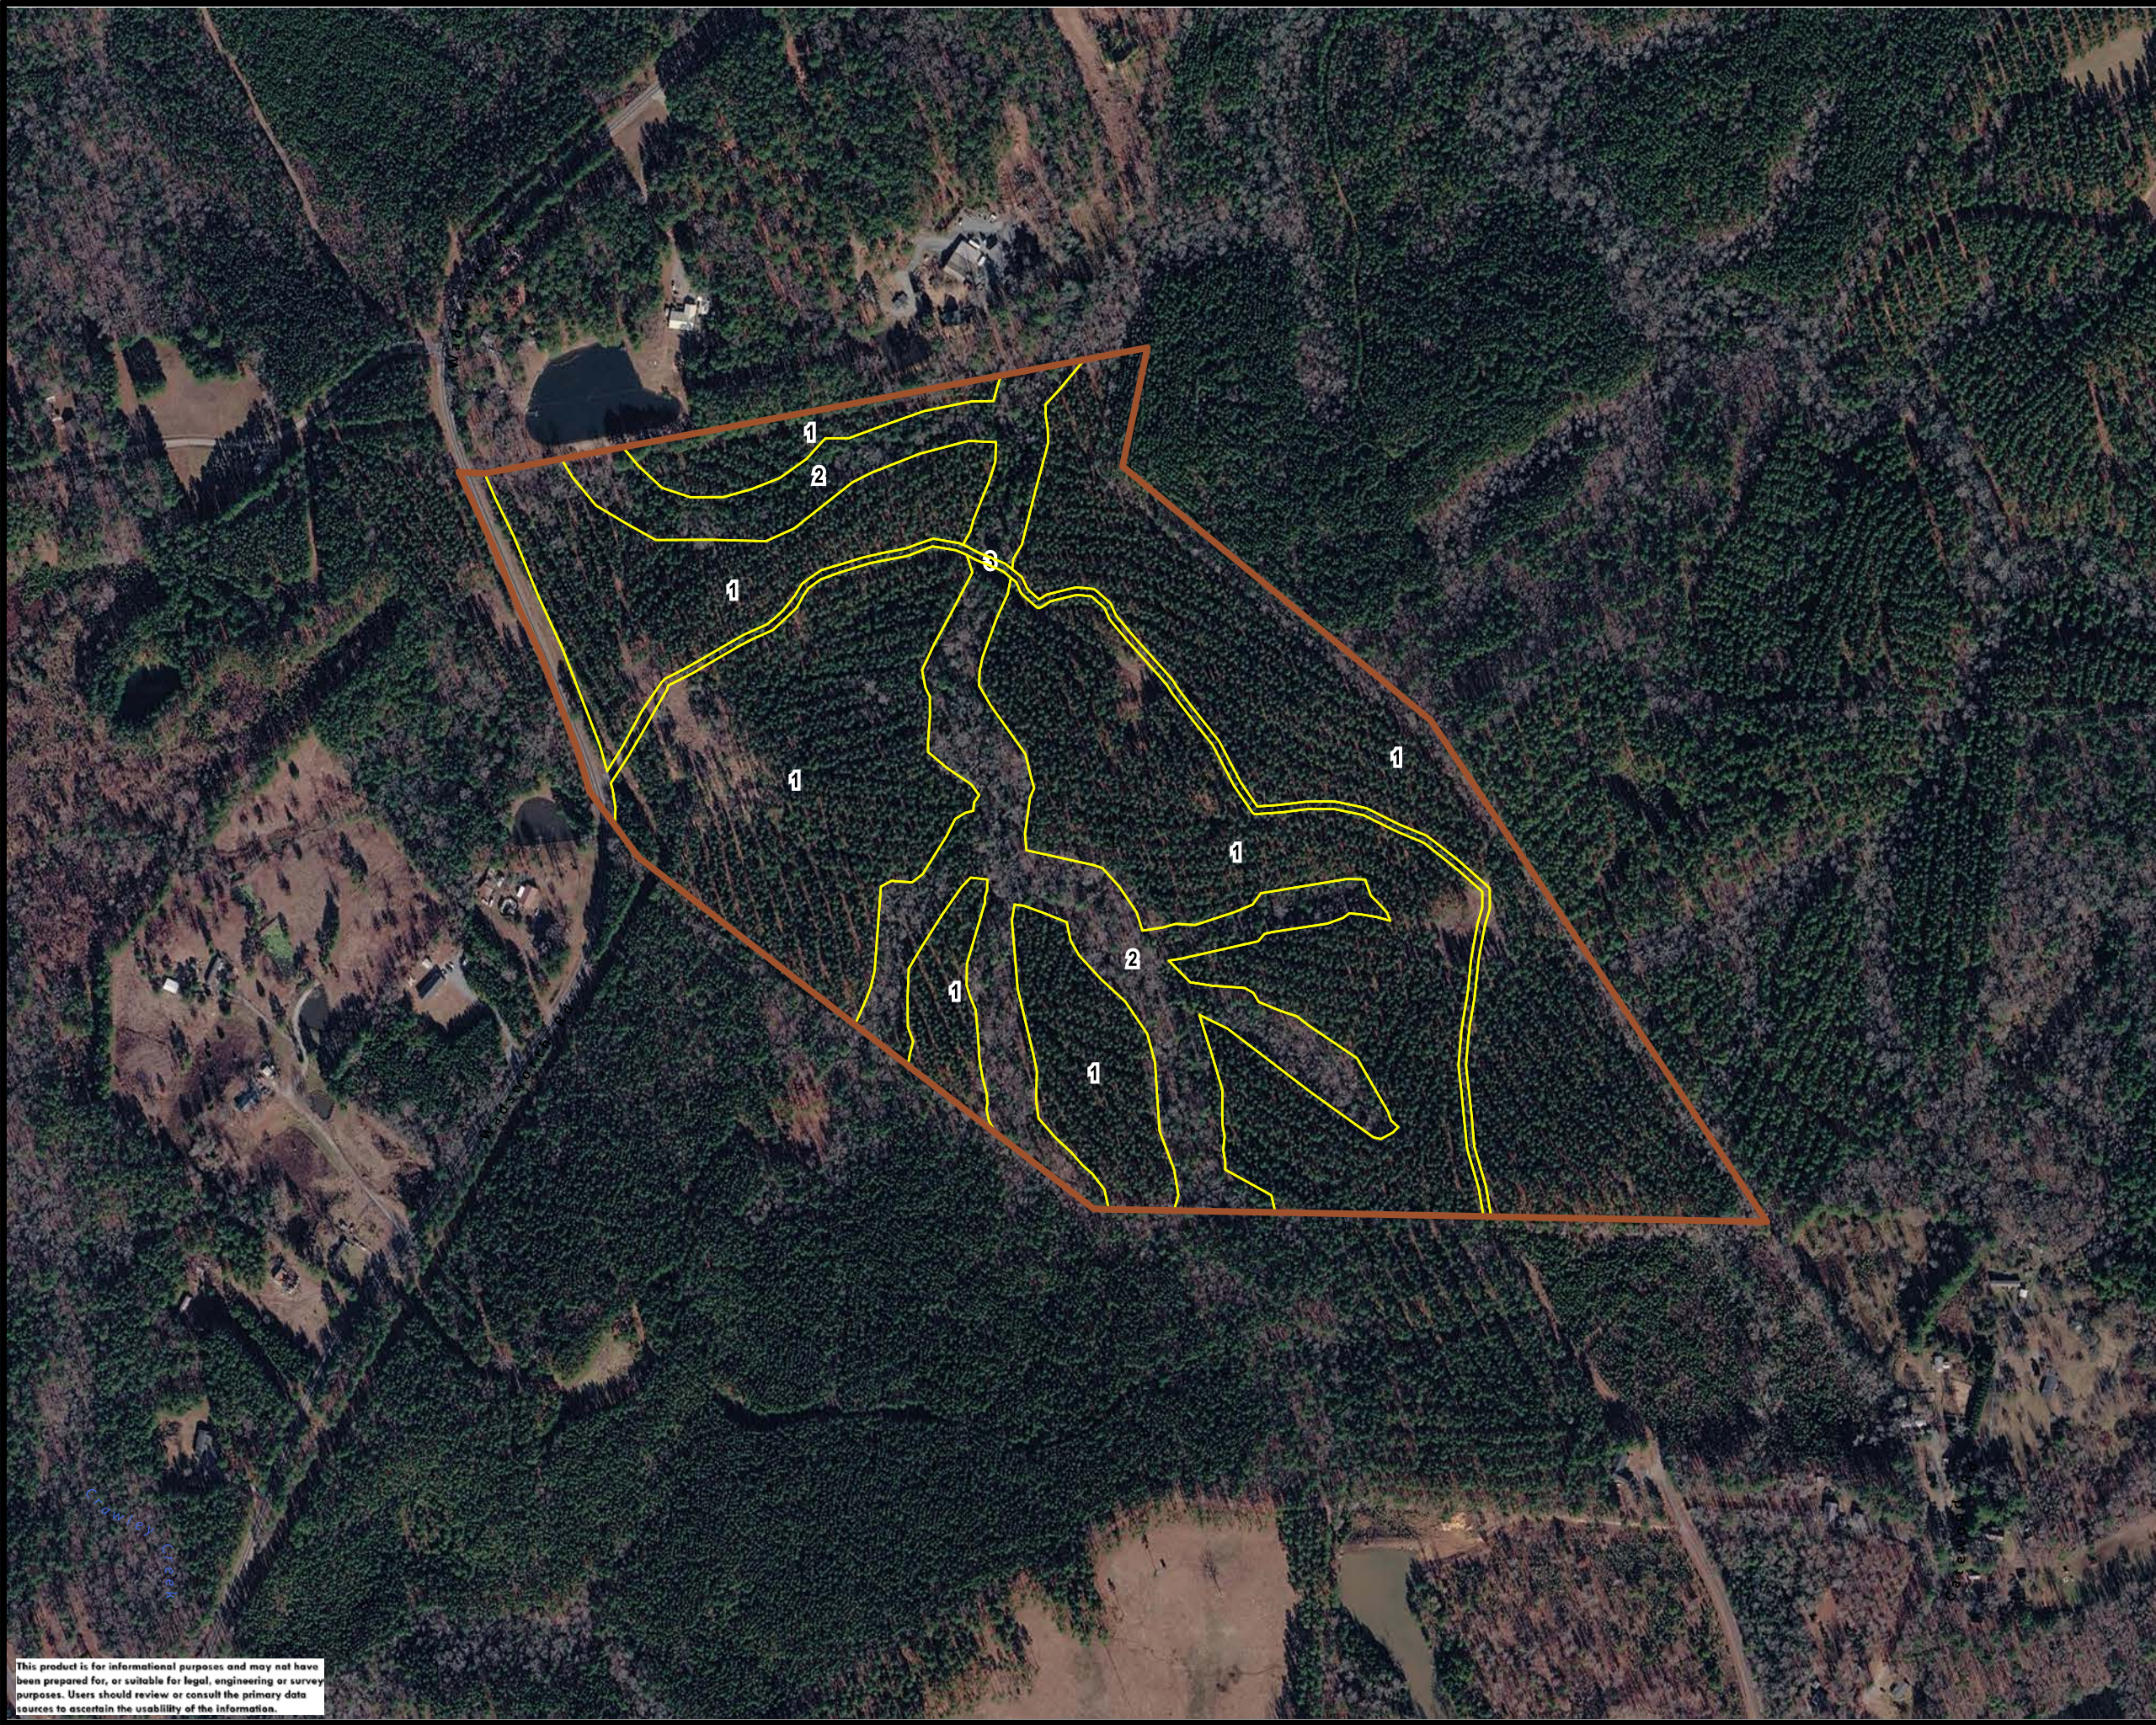

CHAMPION 40002

COUNTY:MOORE

STATE:NC

ACRES: 101.7

Jamie Lytton, RF
(M) 910-975-0262
American Forest Management Inc.
www.americanforestmanagement.com

STAND	DOM_S_NAME	YEAR_EST	ACRES
1	LOBLOLLY PINE	2007	79.0
2	MIXED HARDWOOD	0	19.5
3	NON-FOREST	0	3.2
			TOTAL ACRES = 101.7