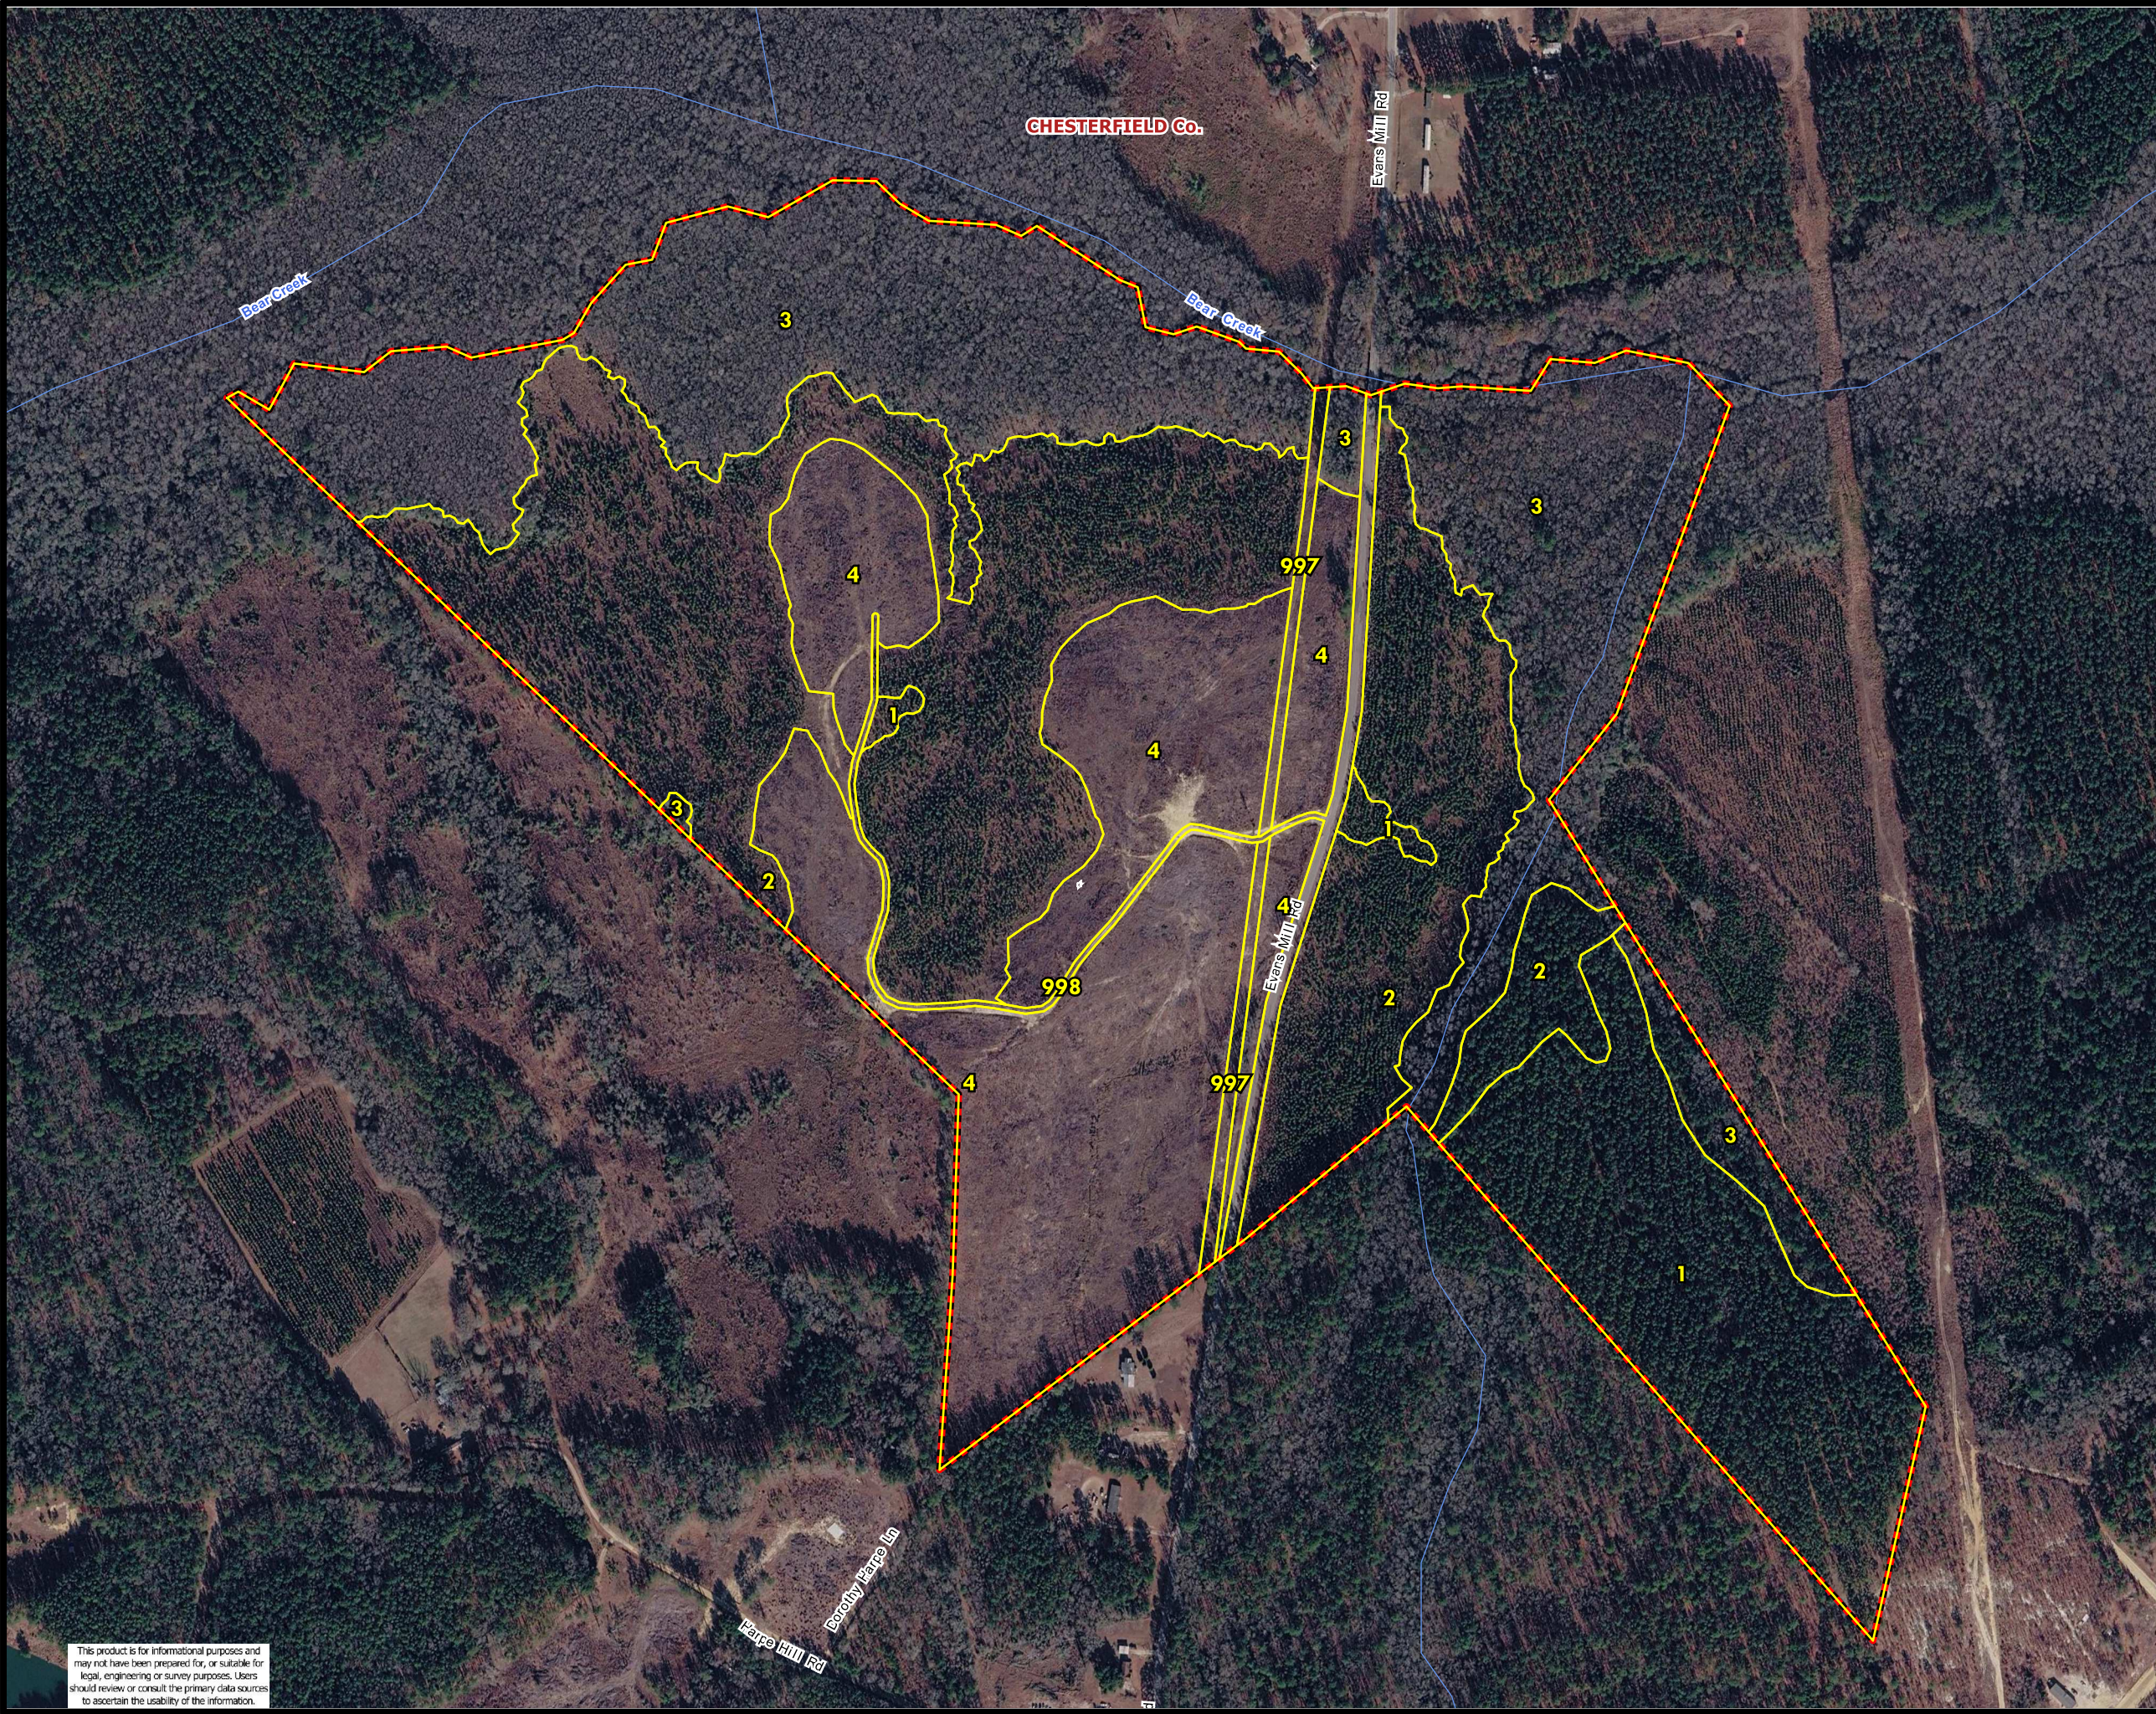

JOHNSON 183

COUNTY: CHESTERFIELD
STATE: SC
ACRES: 179.2

AFM Real Estate
AFMRealEstate.com

STAND	YEAR_EST	ORIGIN	DOM_S_NAME	S_T_DESC	ACRES
1	1993	PLANTED	LOBLOLLY PINE	UPLAND RIDGE	21.30
2	2018	PLANTED	LOBLOLLY PINE	UPLAND RIDGE	60.73
3	1950	NATURAL	HARDWOOD	SMZ	49.42
4	2024	PLANTED	LOBLOLLY PINE	UPLAND RIDGE	43.04
997	0	OPEN	UNDEFINED	POWER LINE	1.78
998	0	OPEN	UNDEFINED	ROAD	3.04
TOTAL ACRES =					179.33