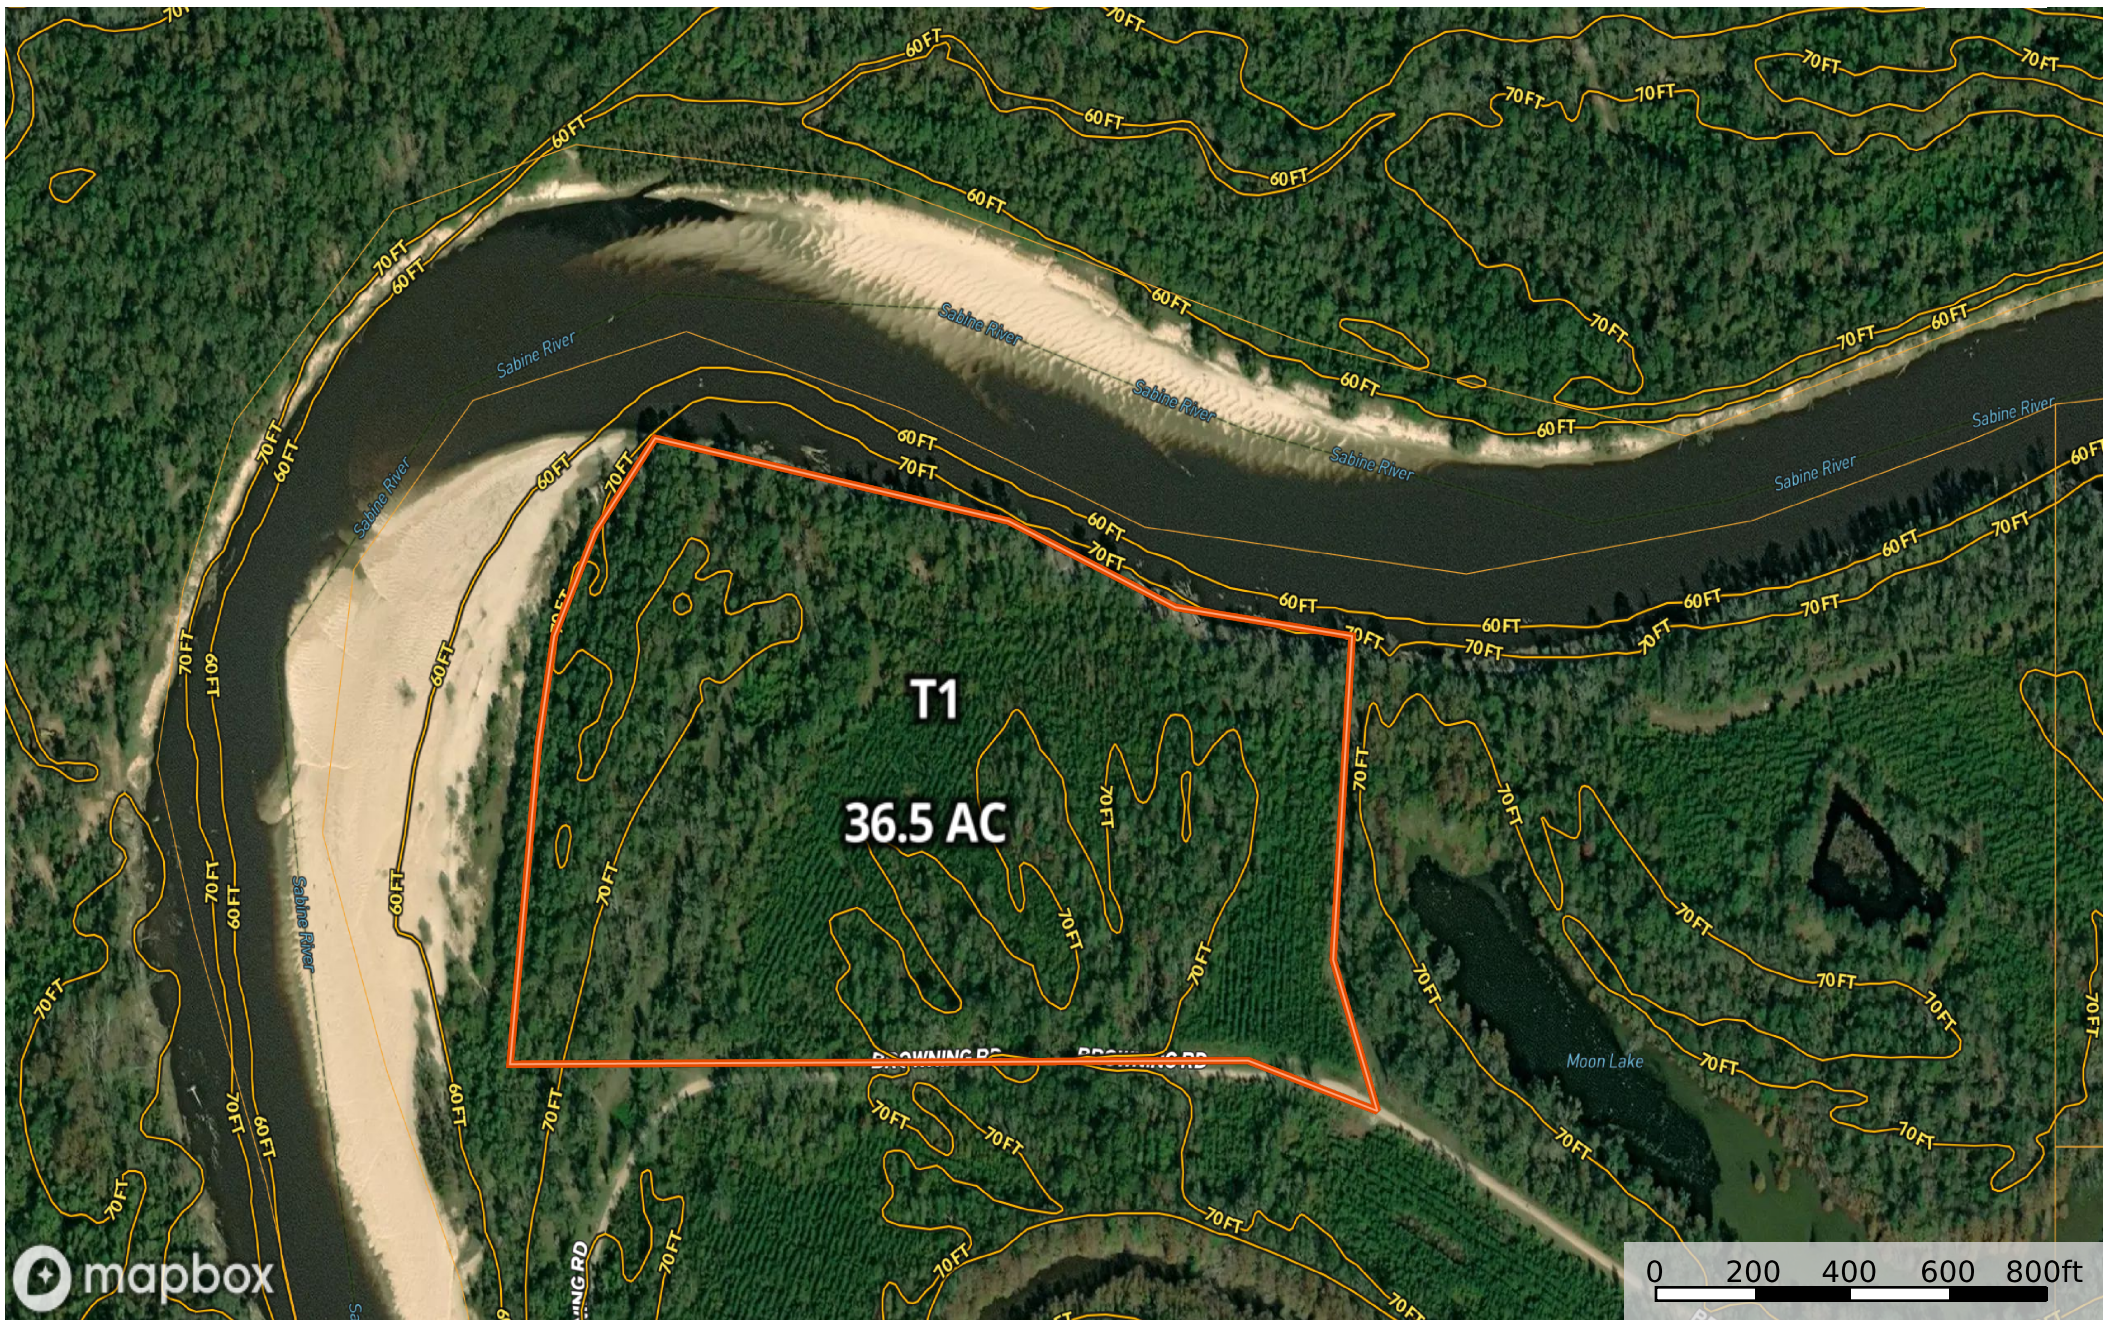

Forest River T1

Beauregard Parish, Louisiana, 36.5 AC +/-

Tract 136.5

Keith Sorrells

id. The information contained herein was obtained from sources deemed to be reliable. Land id® Services makes no warranties or guarantees as to the completeness or accuracy thereof.