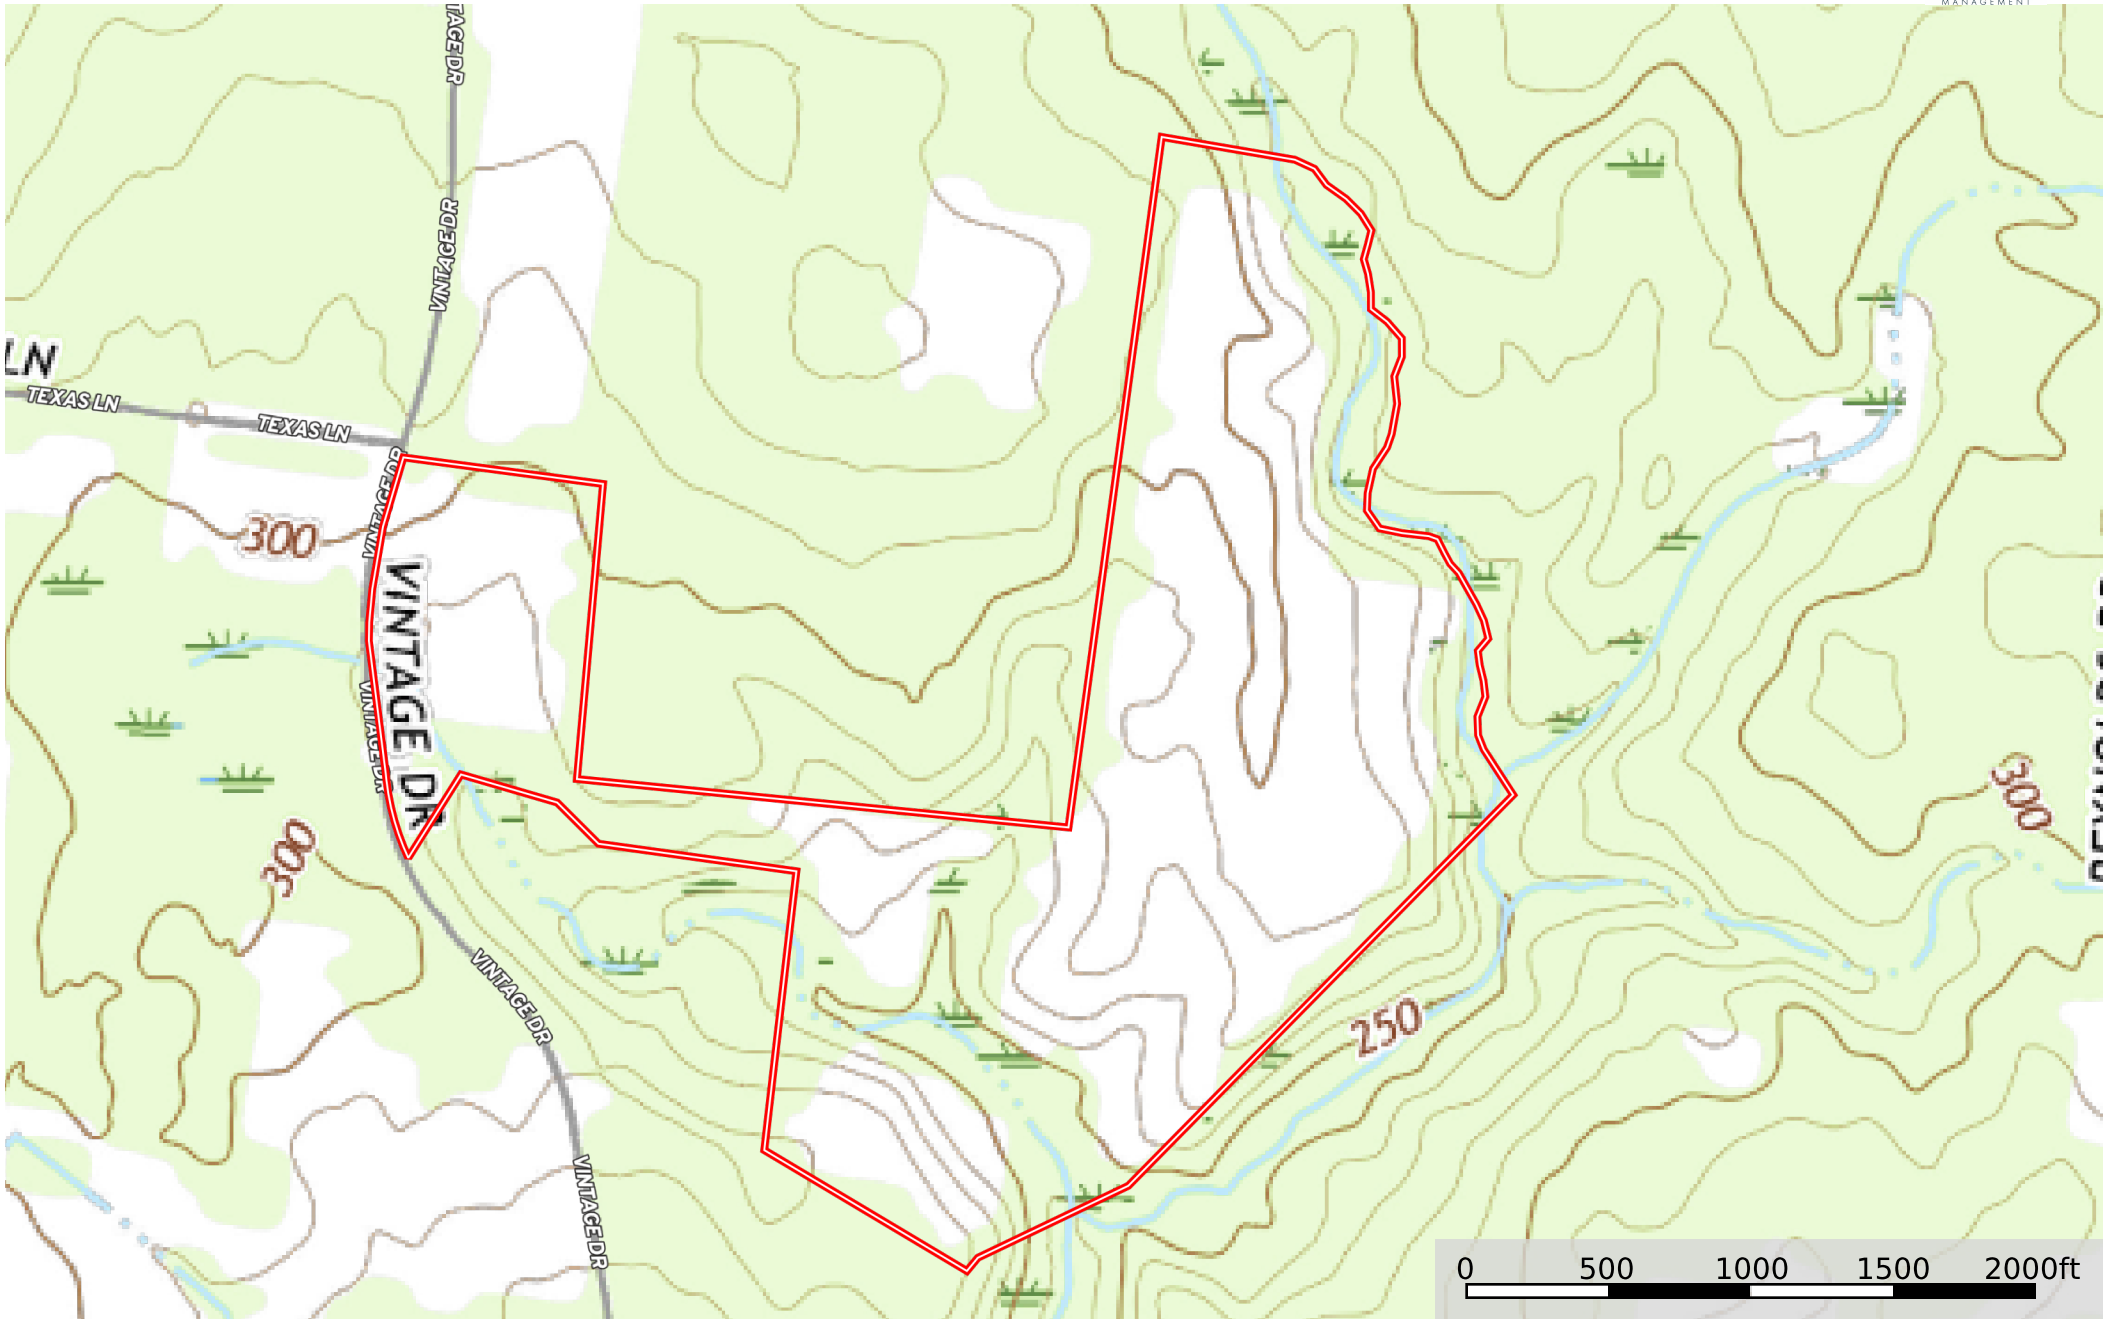

TURKEY CREEK

Barnwell County, South Carolina, 137 AC +/-

Boundary