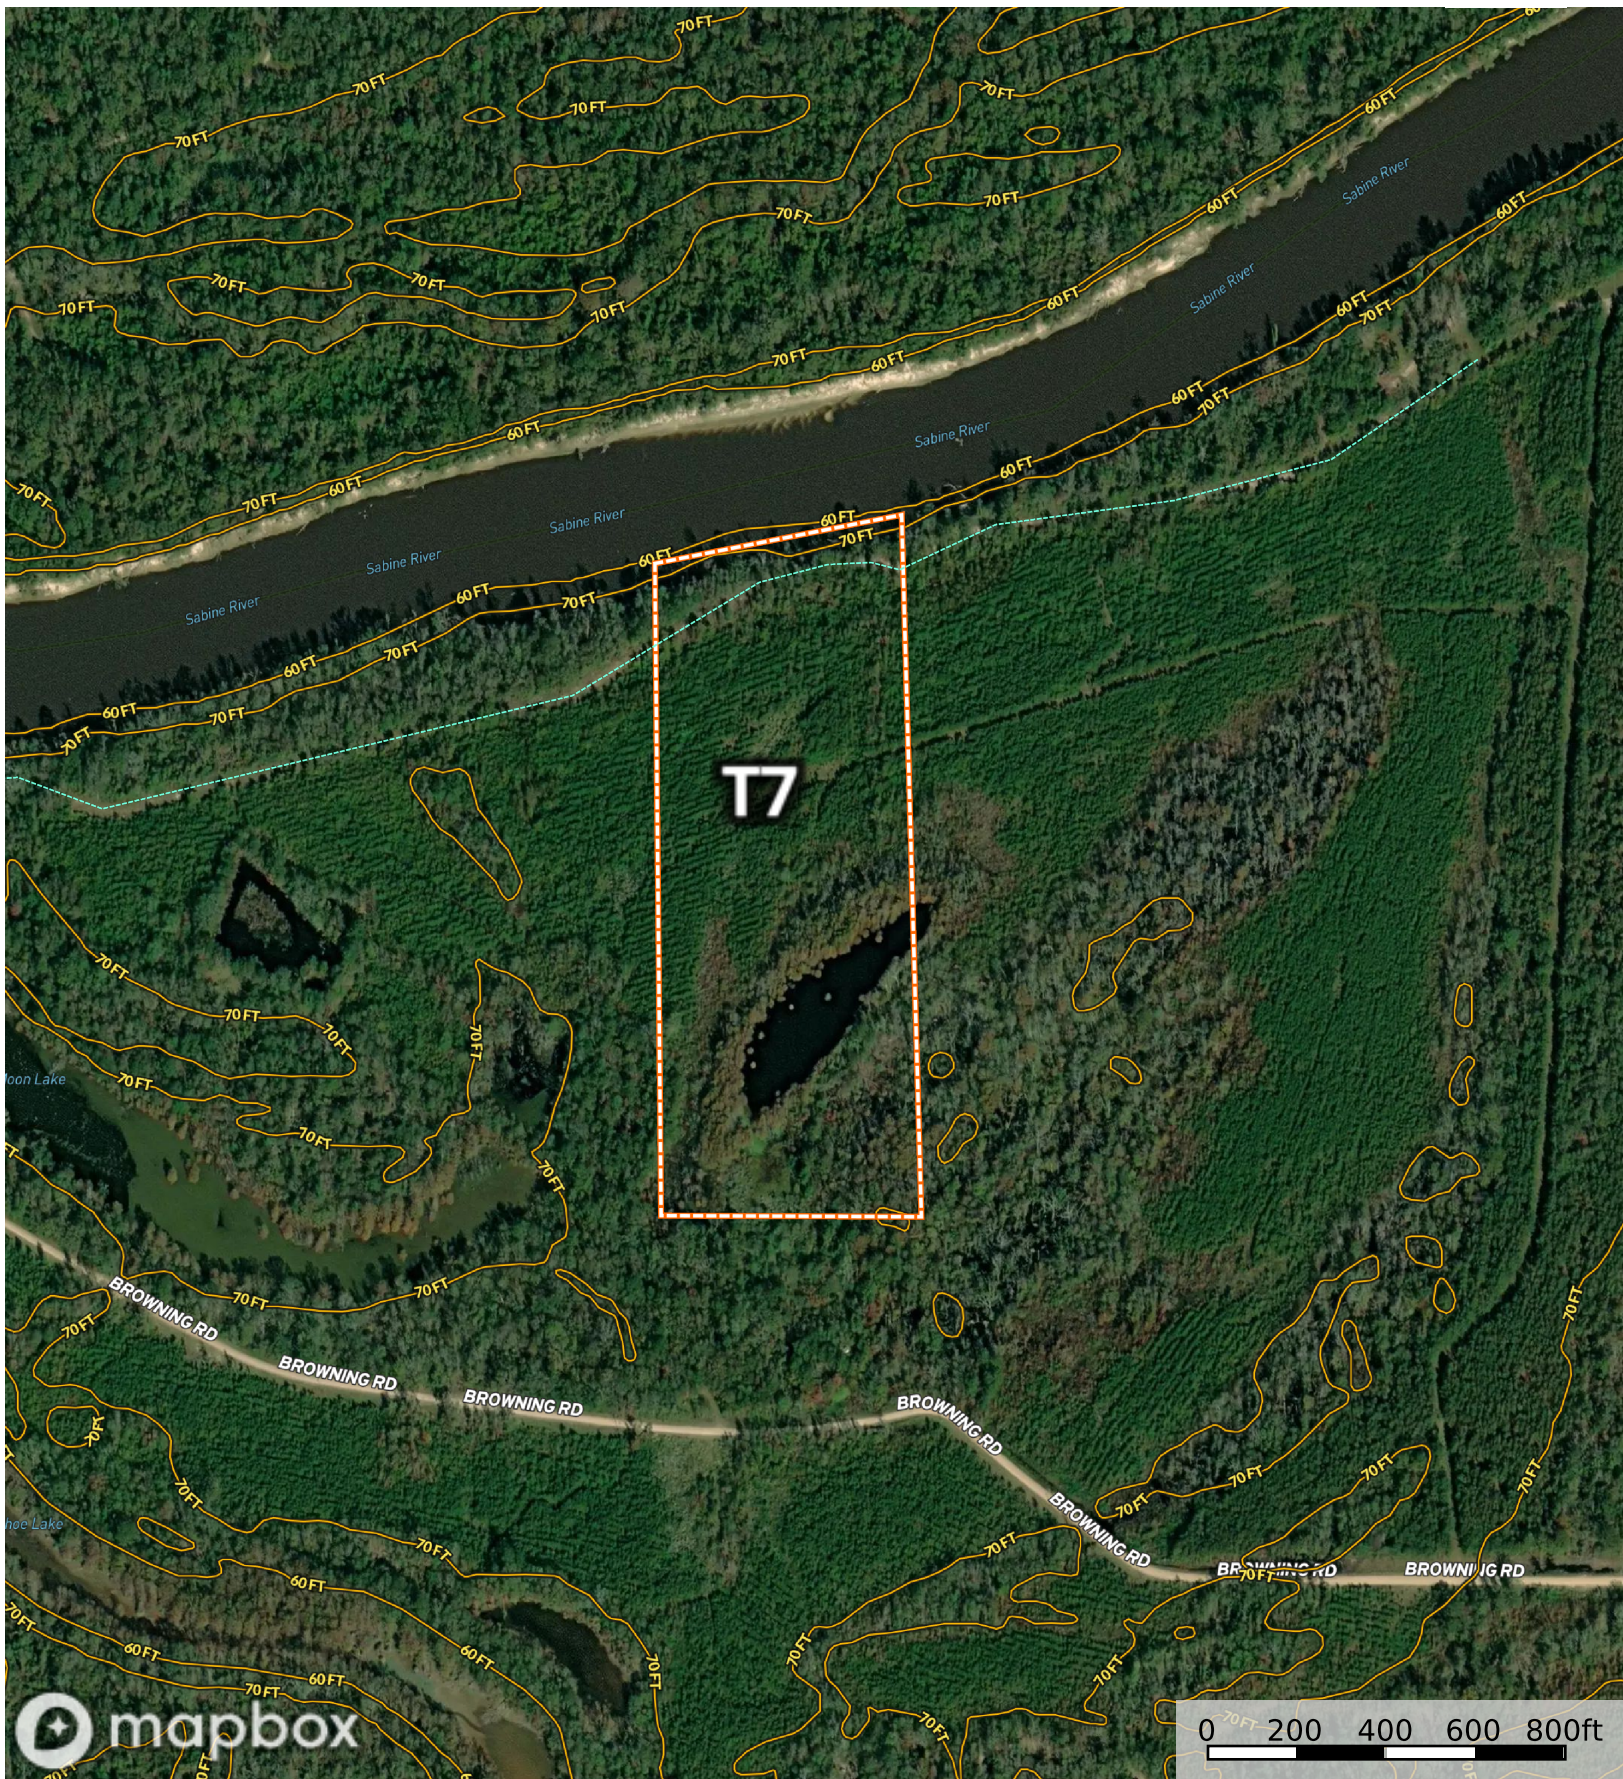

# Forest River T7

Beauregard Parish, Louisiana, 19.4 AC +/-

----- Transmission Line 1  
□ Boundary 1