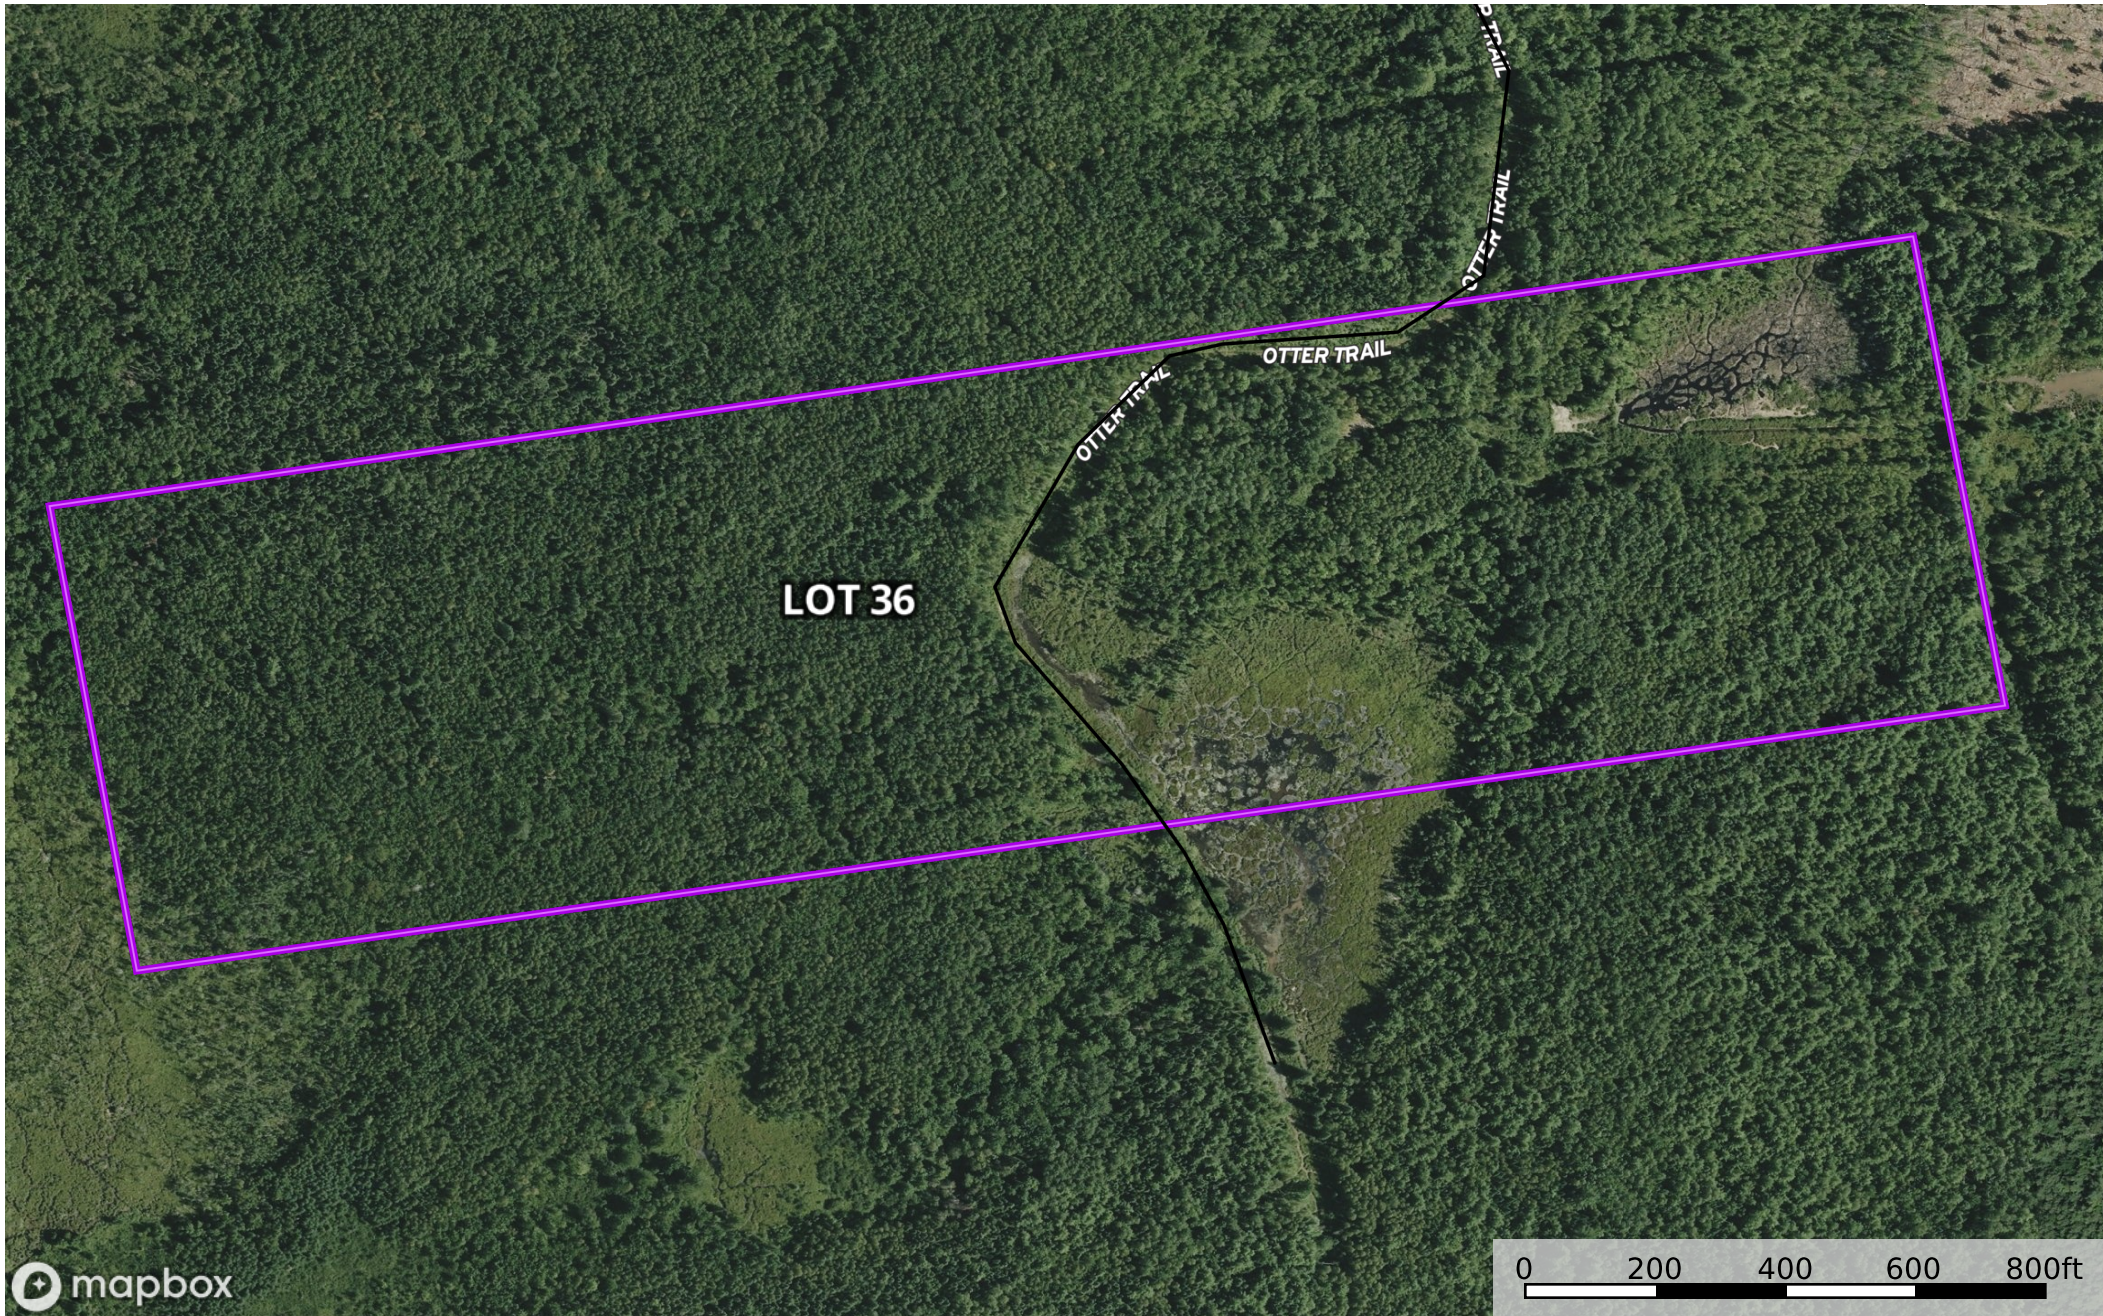

# Greenbush, Spring Bridge Estates III lots

Maine, AC +/-

mapbox

0 200 400 600 800ft

Primary Road 1 Primary Road 2 Boundary 1