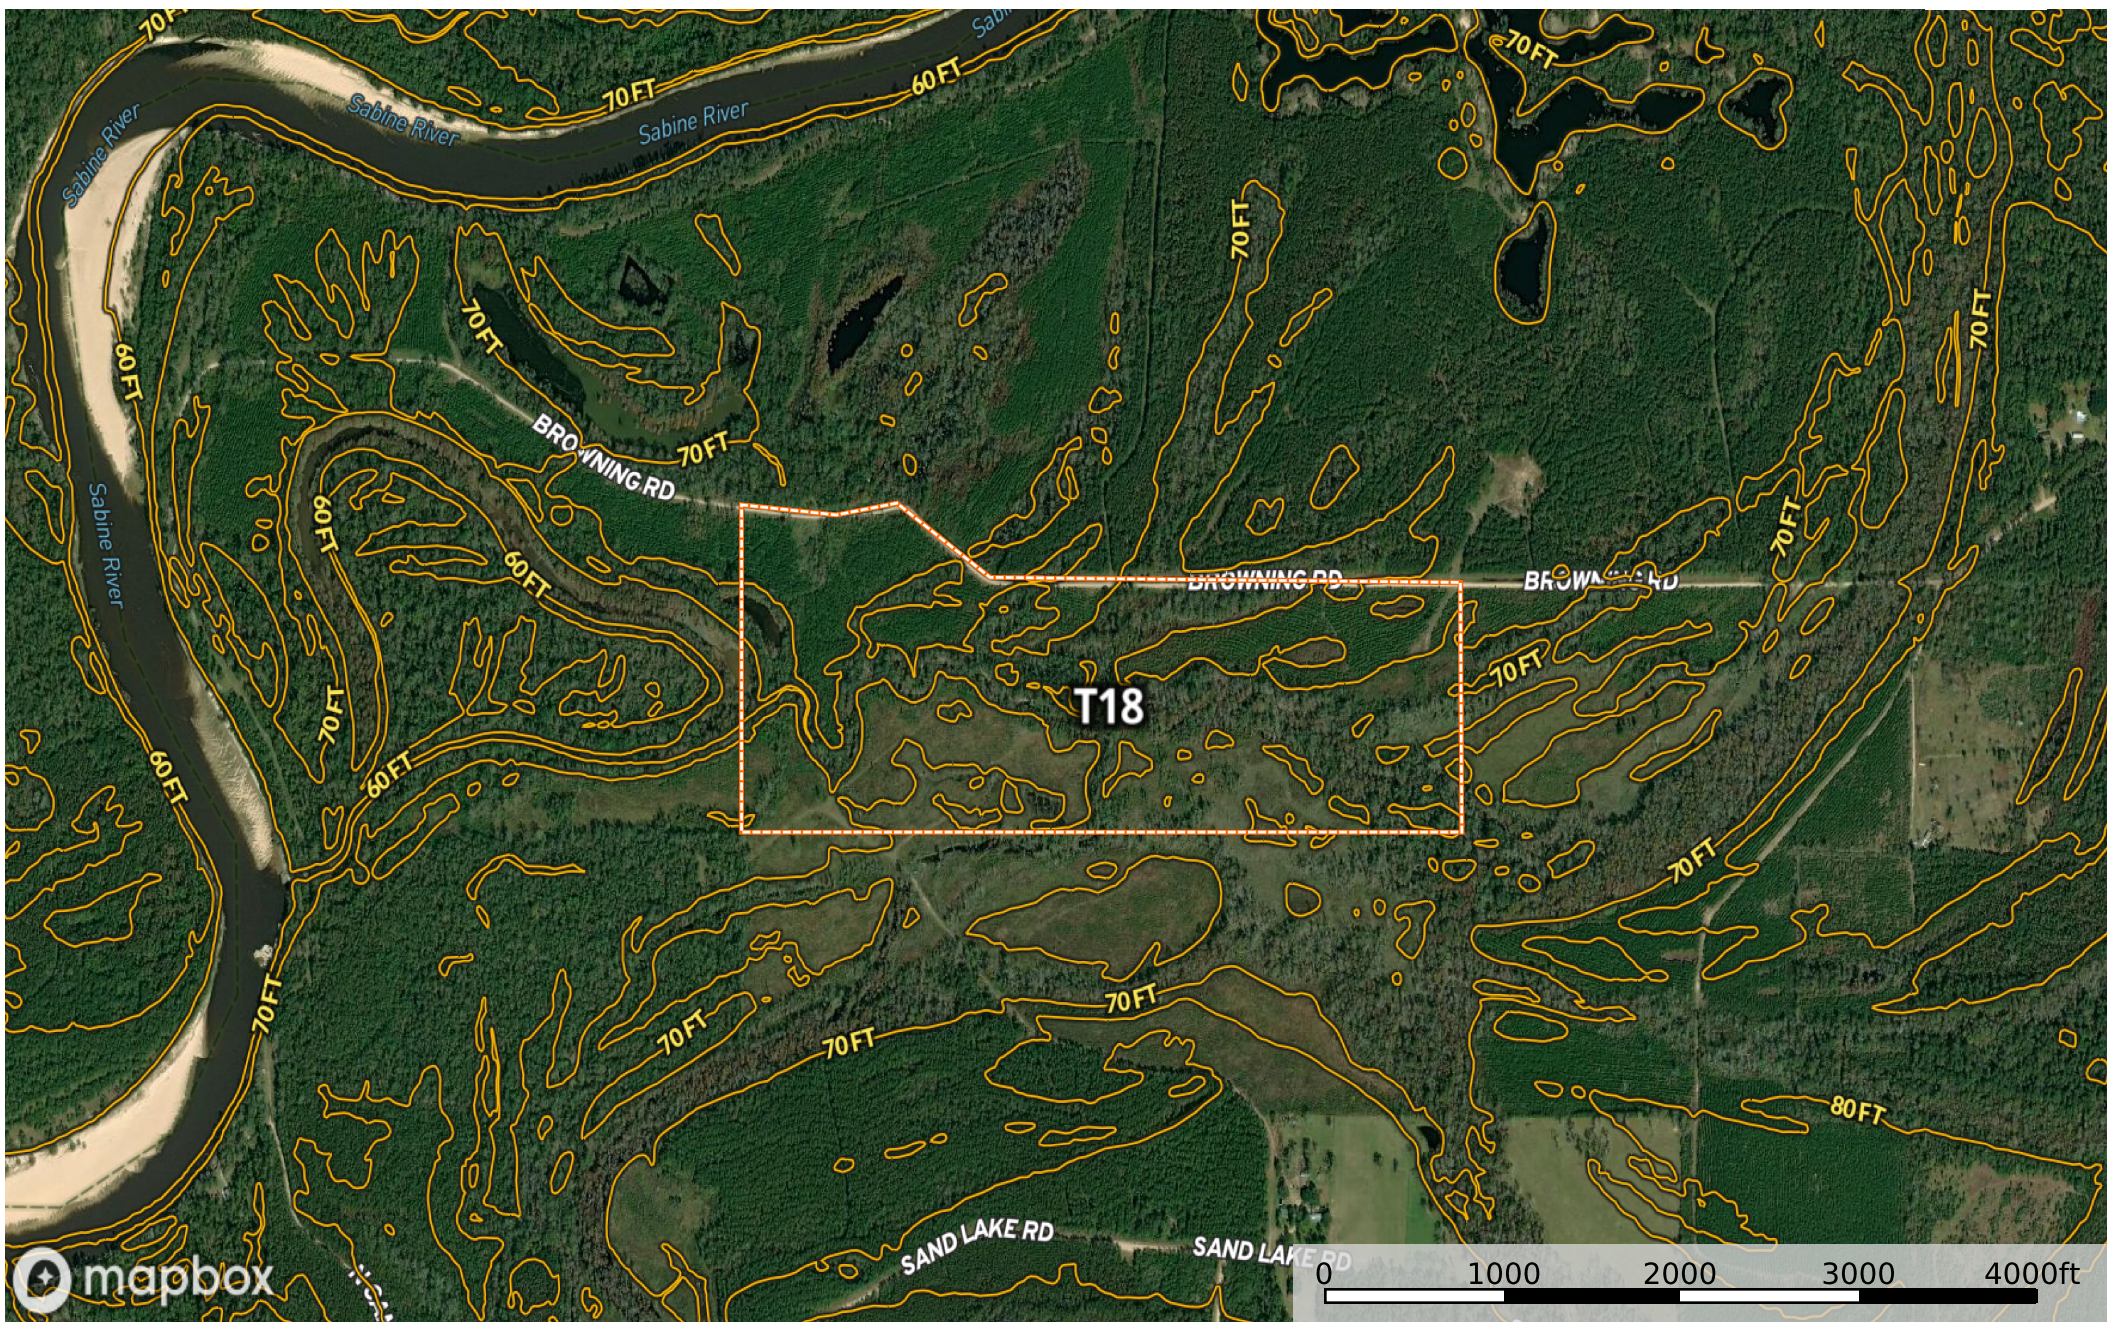

Forest River T18

Beauregard Parish, Louisiana, 126 AC +/-

T18

Keith Sorrells

The information contained herein was obtained from sources deemed to be reliable. Land id® Services makes no warranties or guarantees as to the completeness or accuracy thereof.