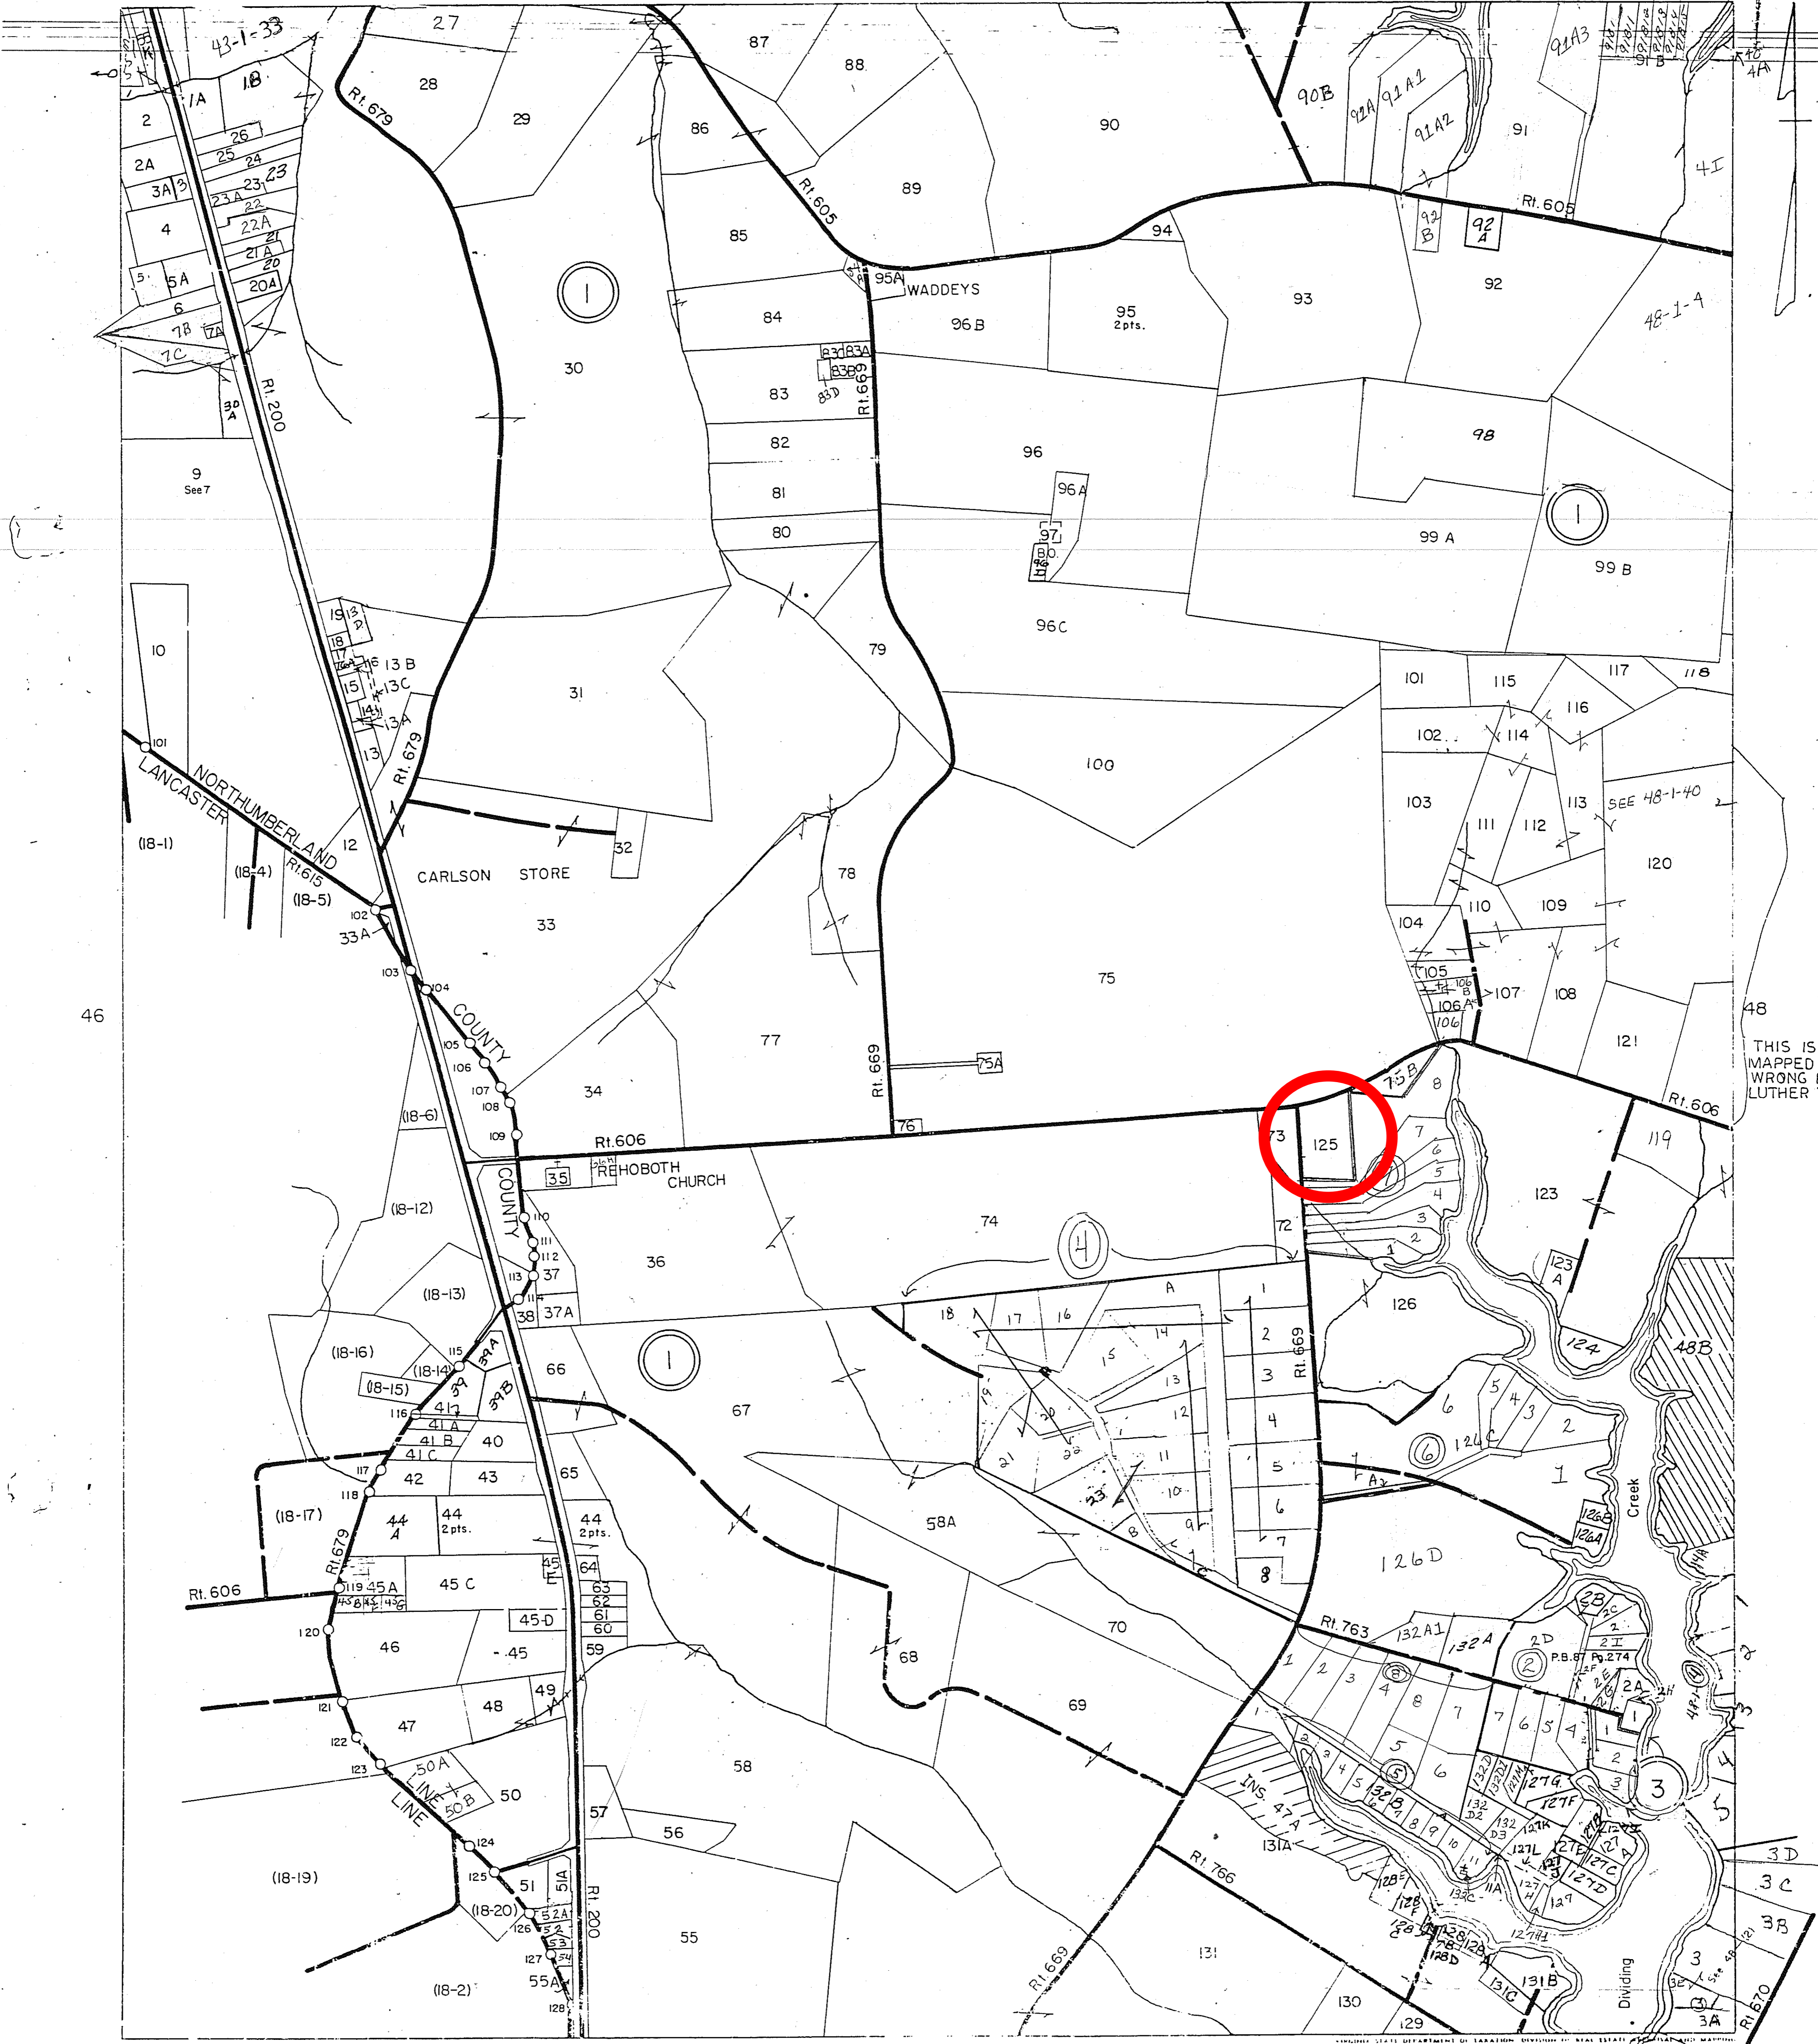

NORTHUMBERLAND COUNTY

43

THIS IS MAPPED WRONG PER LUTHER WELCH

46

WICOMICO DISTRICT

SECTION 47
INSERT