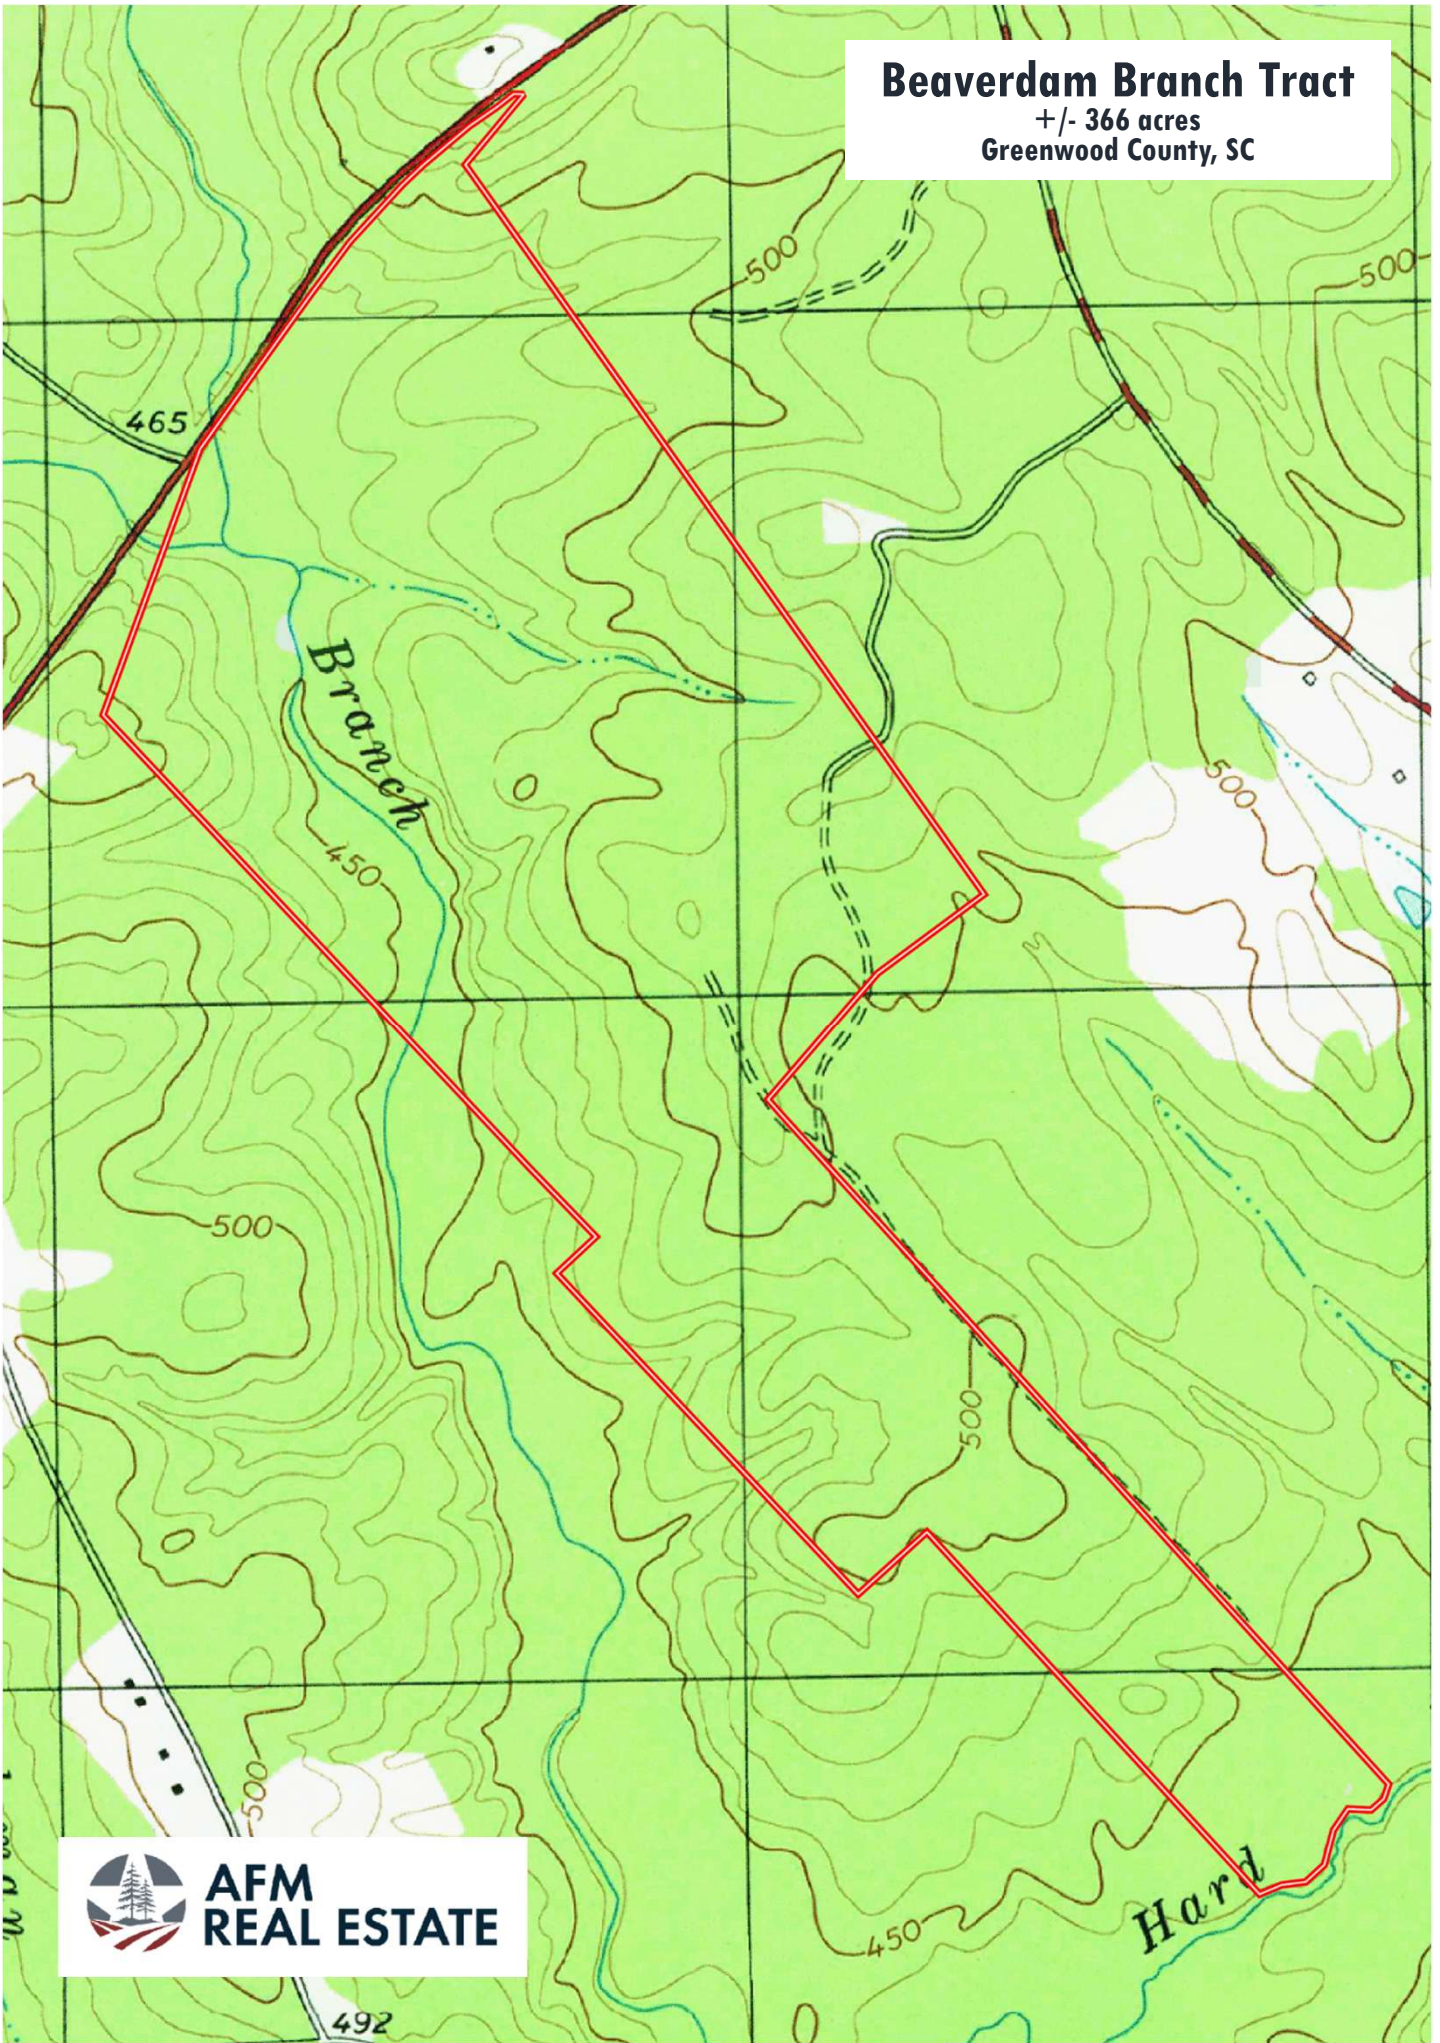

Beaverdam Branch Tract

+/- 366 acres
Greenwood County, SC

**AFM
REAL ESTATE**

492