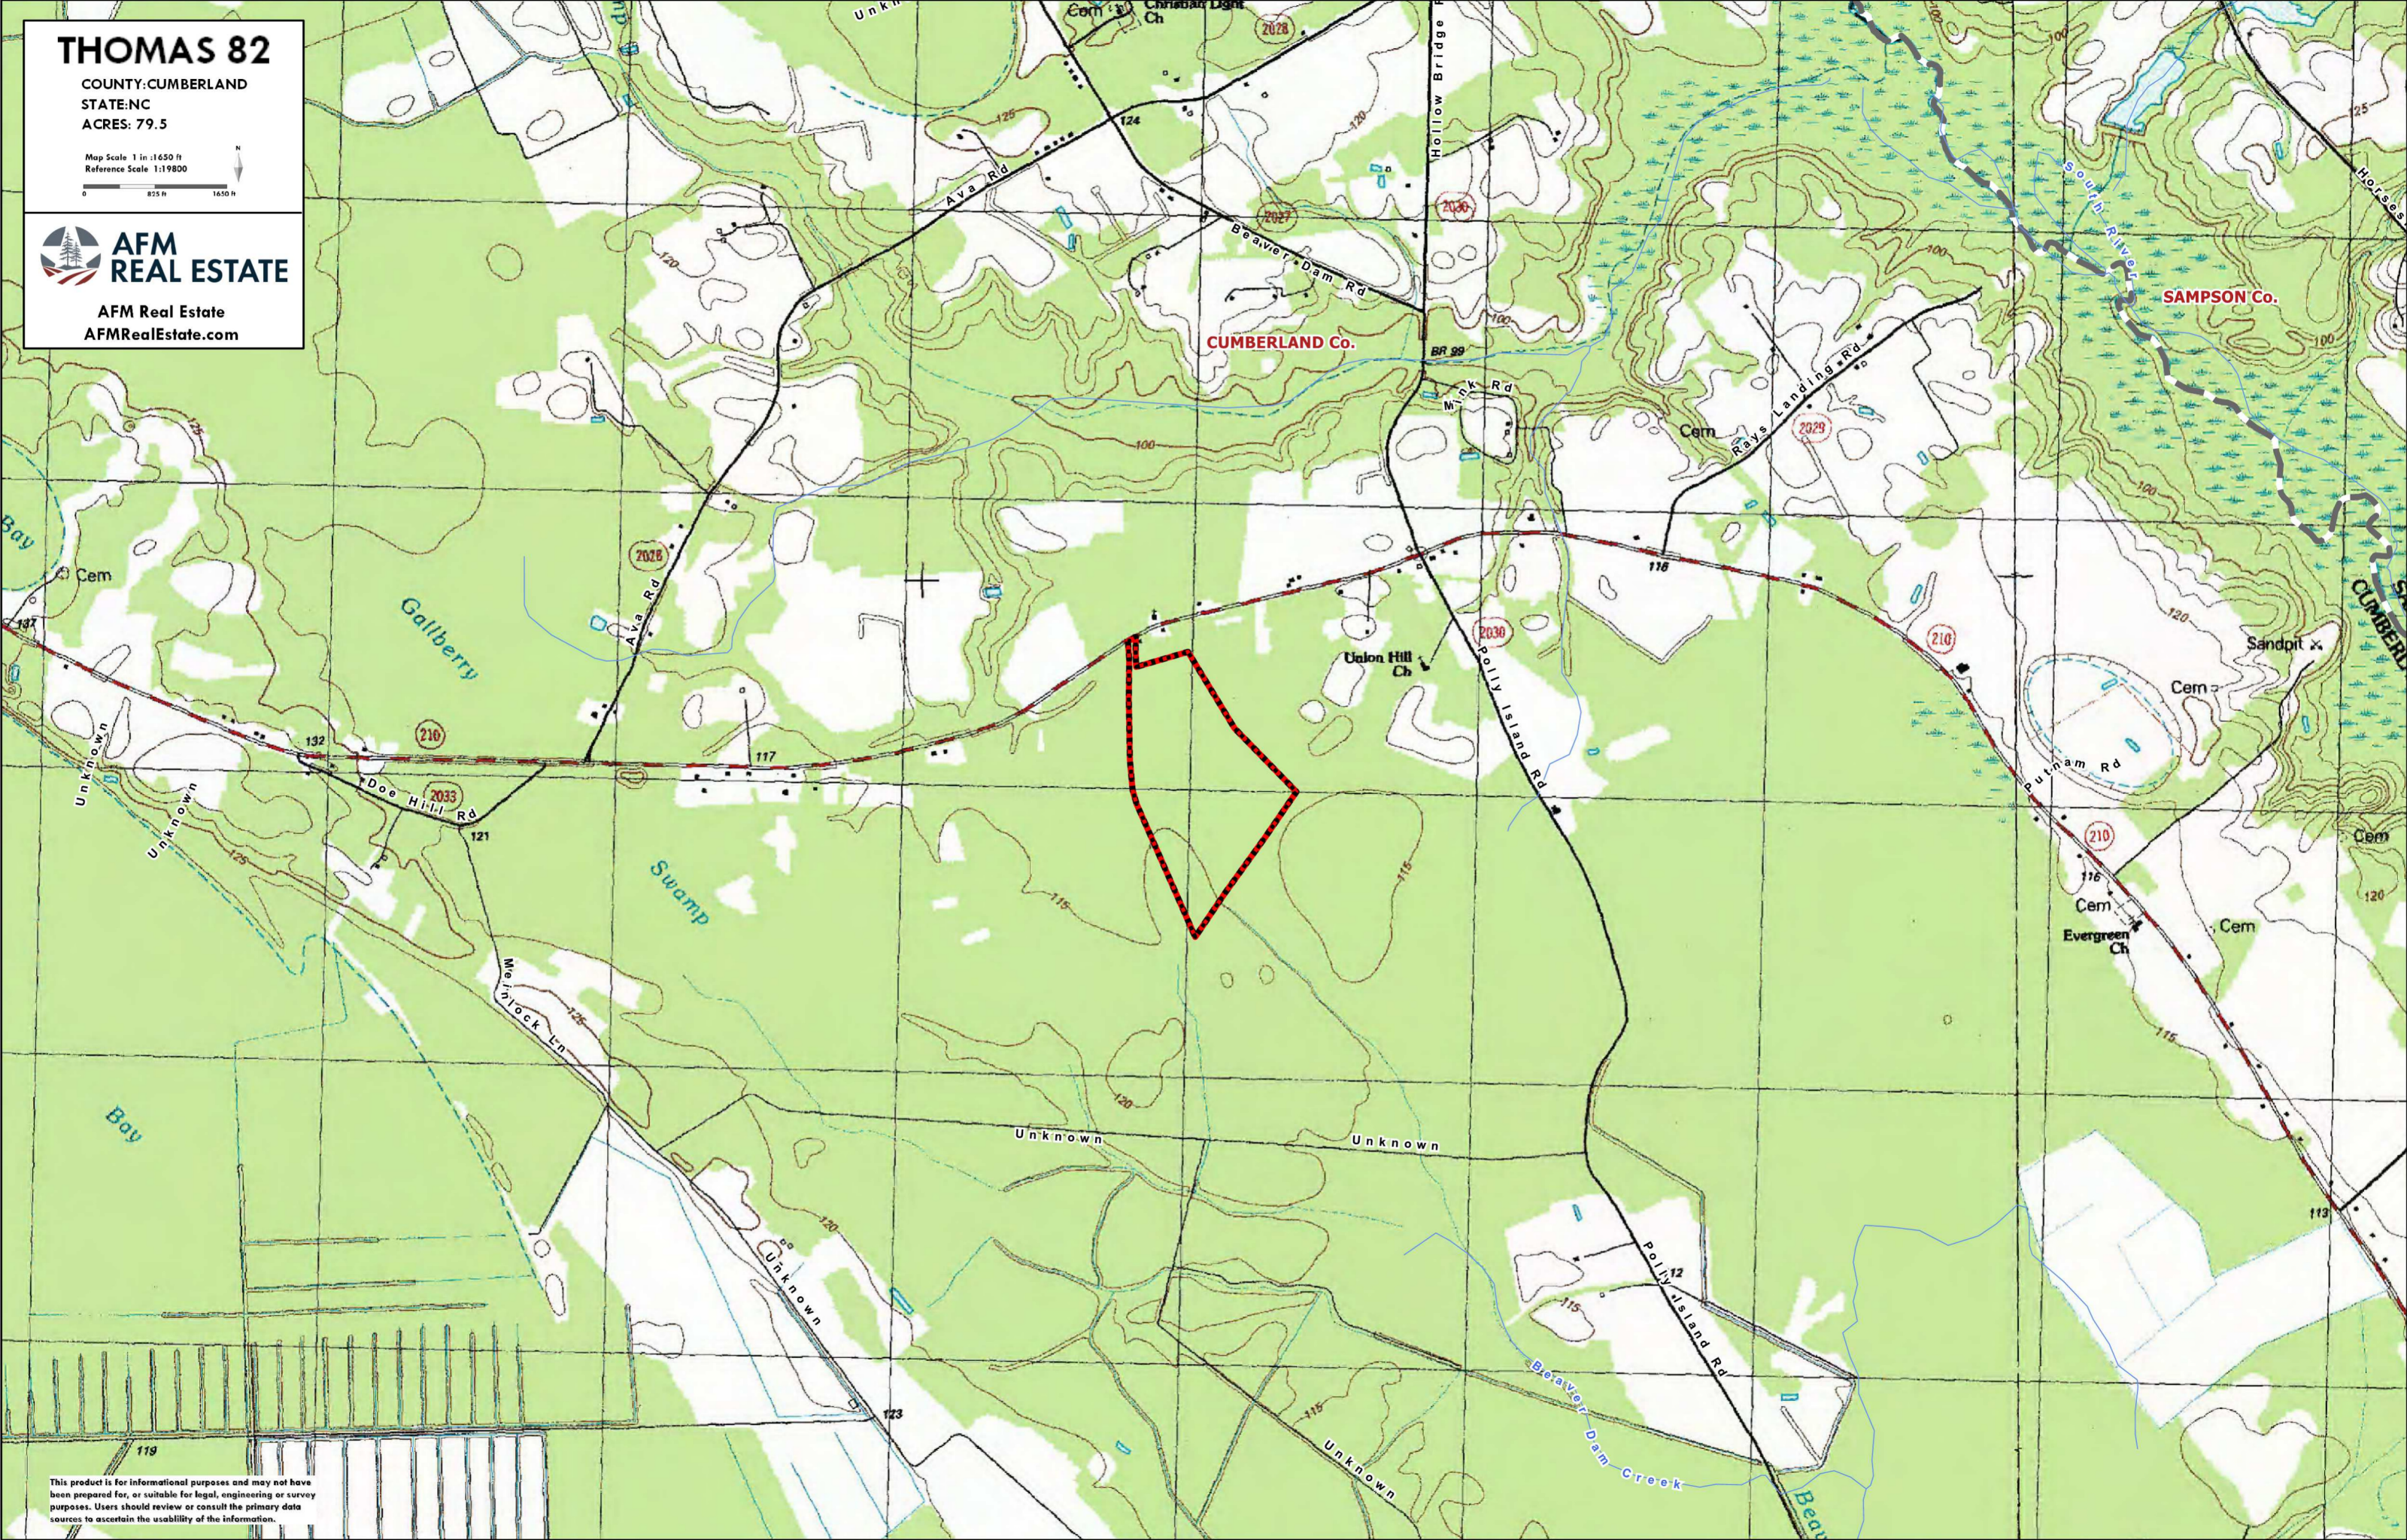

THOMAS 82

COUNTY: CUMBERLAND

STATE: NC

ACRES: 79.5

Map Scale 1 in : 1650 ft
Reference Scale 1:19800

0 825 ft 1650 ft

AFM Real Estate
AFMRealEstate.com