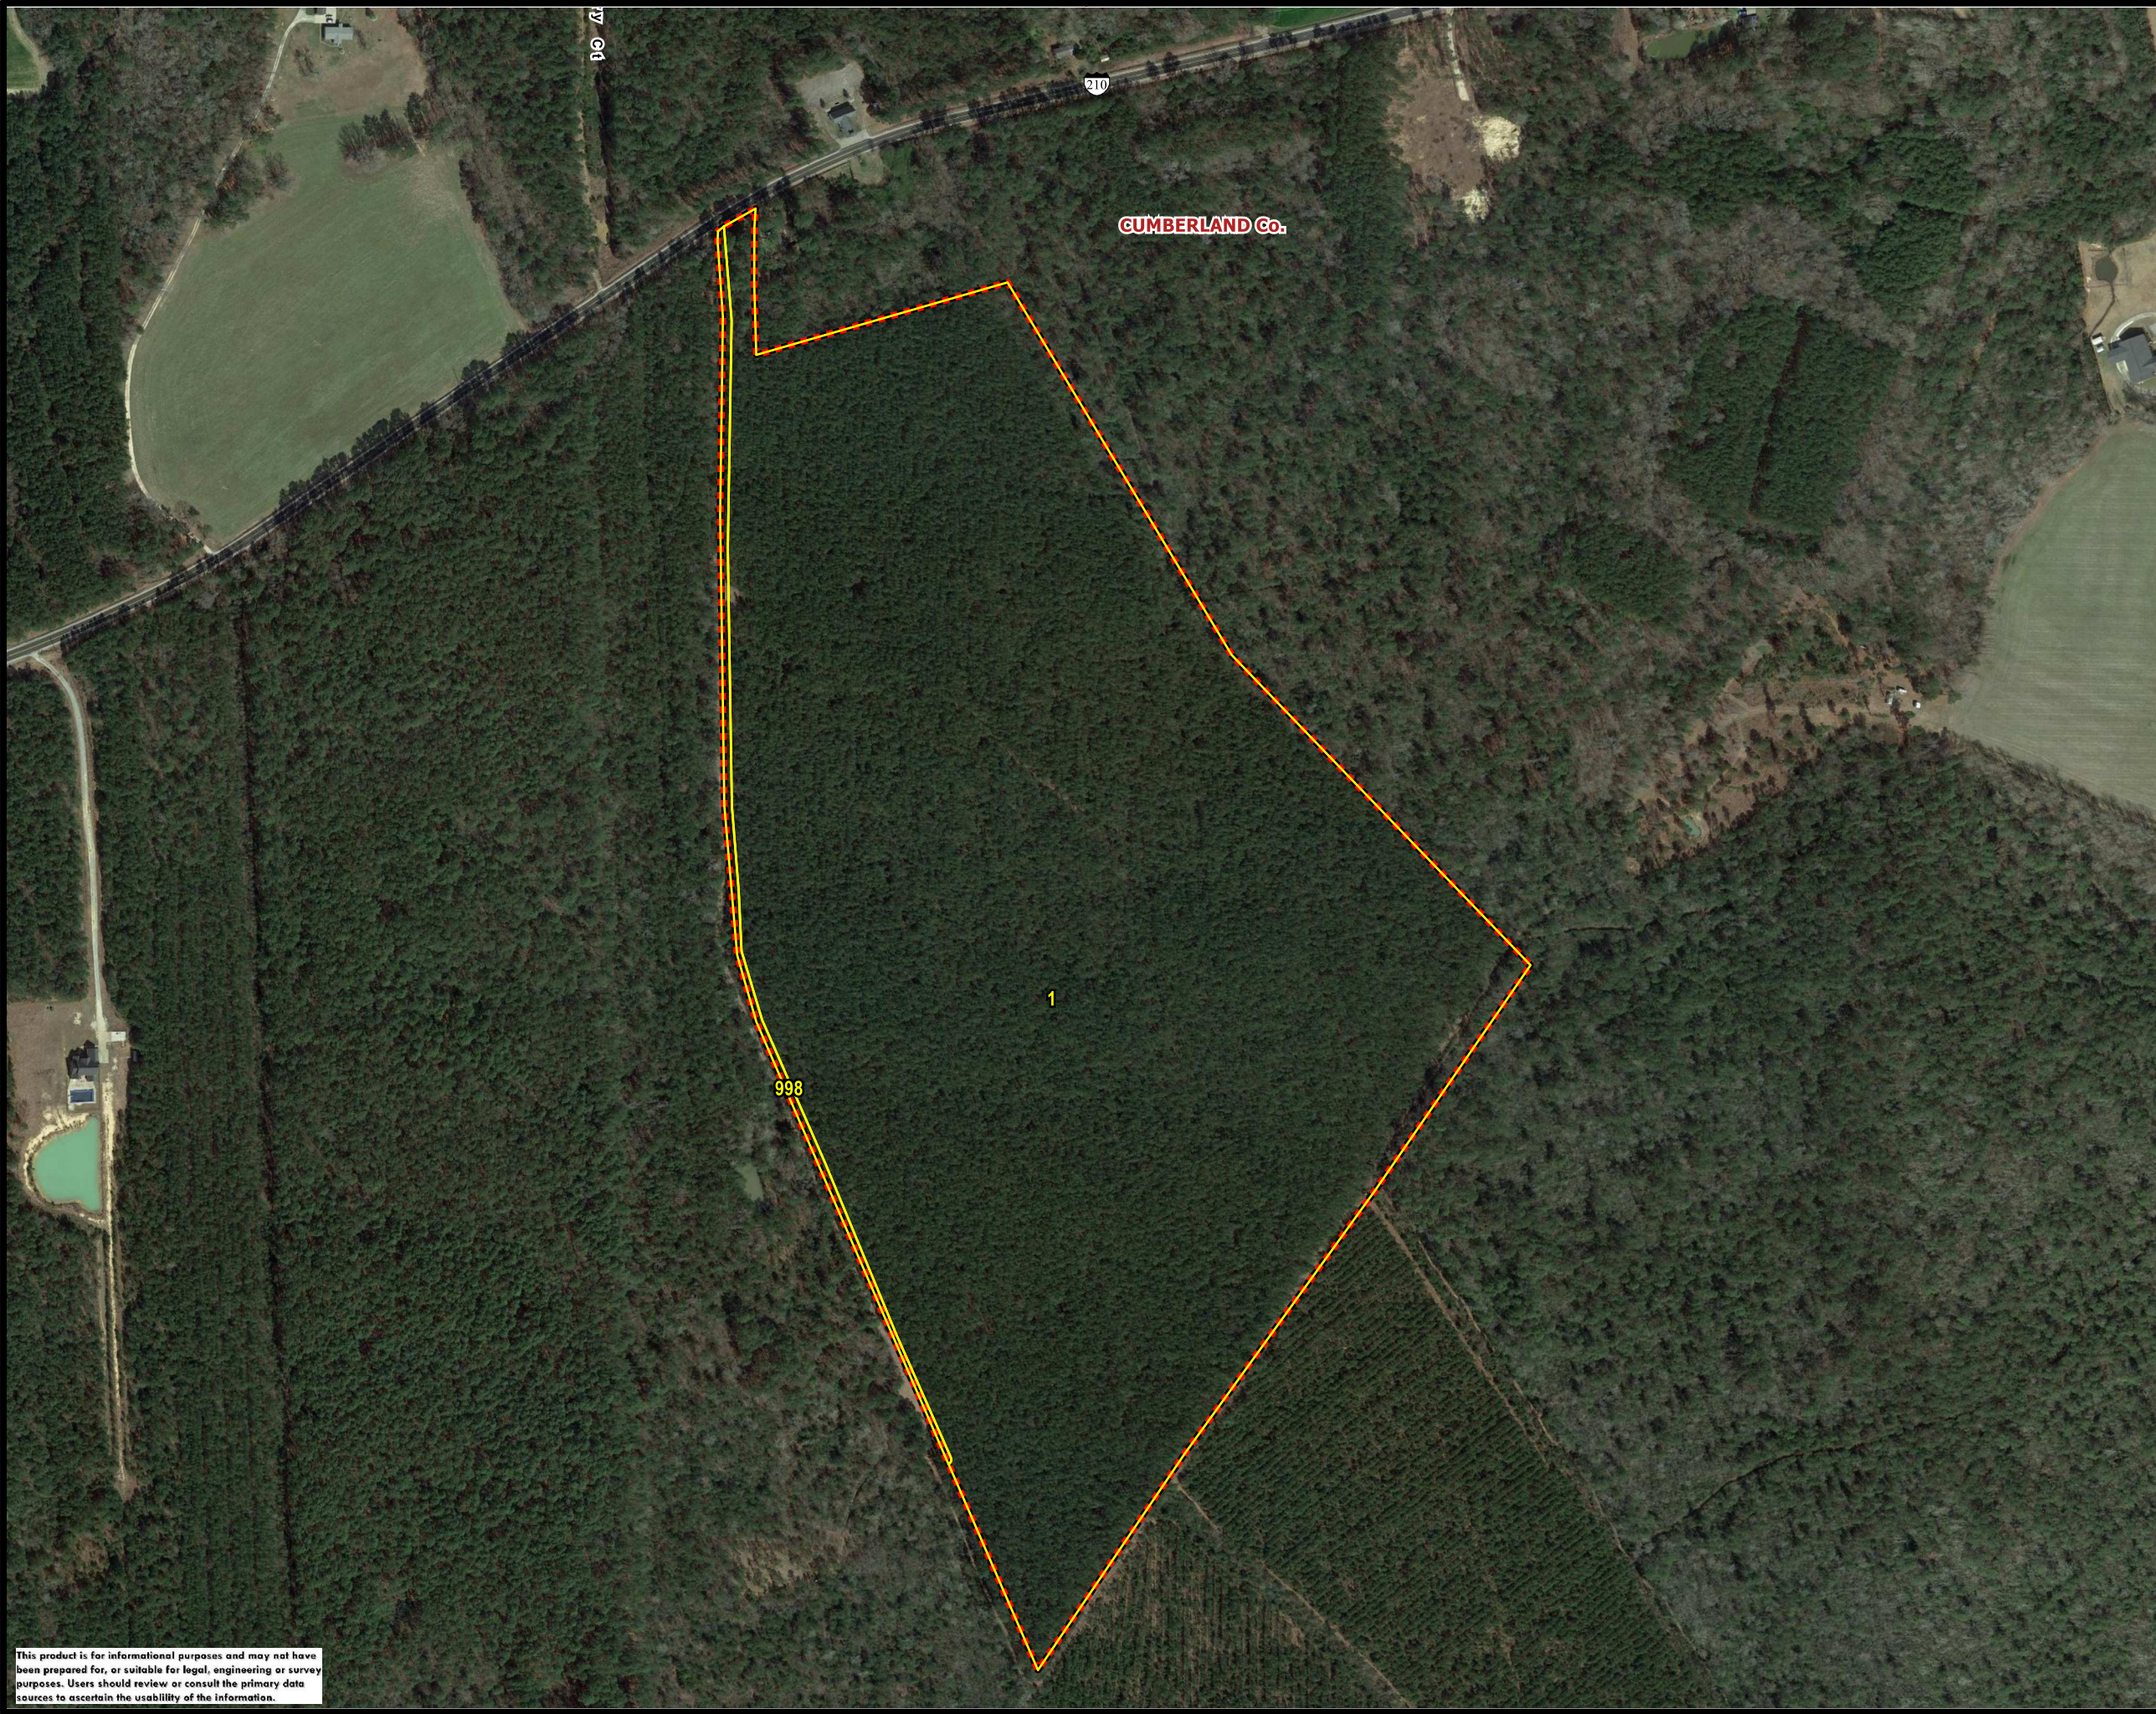

# THOMAS 82

COUNTY: CUMBERLAND  
STATE: NC  
ACRES: 79.5

AFM Real Estate  
AFMRealEstate.com

STAND	YEAR_EST	ORIGIN	DOM_S_NAME	S_T_DESC	ACRES
1	2002	PLANTED	LOBLOLLY PINE	COASTAL FLATWOODS	78.40
998	0	OPEN	UNDEFINED	ROAD	1.08
TOTAL ACRES =					79.48