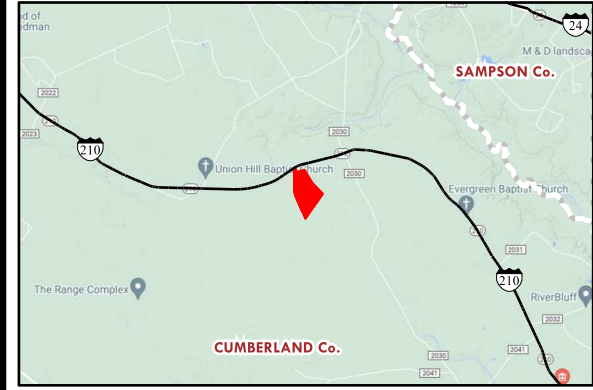

# THOMAS 82

COUNTY: CUMBERLAND  
STATE: NC  
ACRES: 79.5

AFM Real Estate  
AFMRealEstate.com

STAND	YEAR_EST	ORIGIN	DOM_S_NAME	S_T_DESC	ACRES
1	2002	PLANTED	LOBLOLLY PINE	COASTAL FLATWOODS	78.40
998	0	OPEN	UNDEFINED	ROAD	1.08
TOTAL ACRES =					79.48