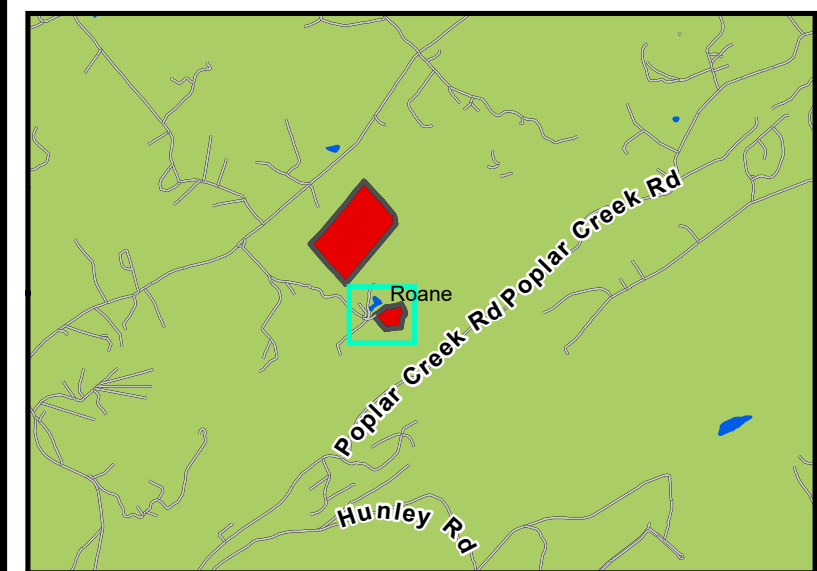

Property Map
Tract Name: Malcom Clark
County, State: Roane, TN
Total Acres: (+/-): 6.05

Legend

- Topo- 20 Ft.
- Roads
- ▨ Malcom_Clark_TVA Easement
- ▭ Clark Tract Boudary
- Stream/Rivers
- ▭ Lake

This map shows the estimated location of the boundary and is not an accurate survey of the property.