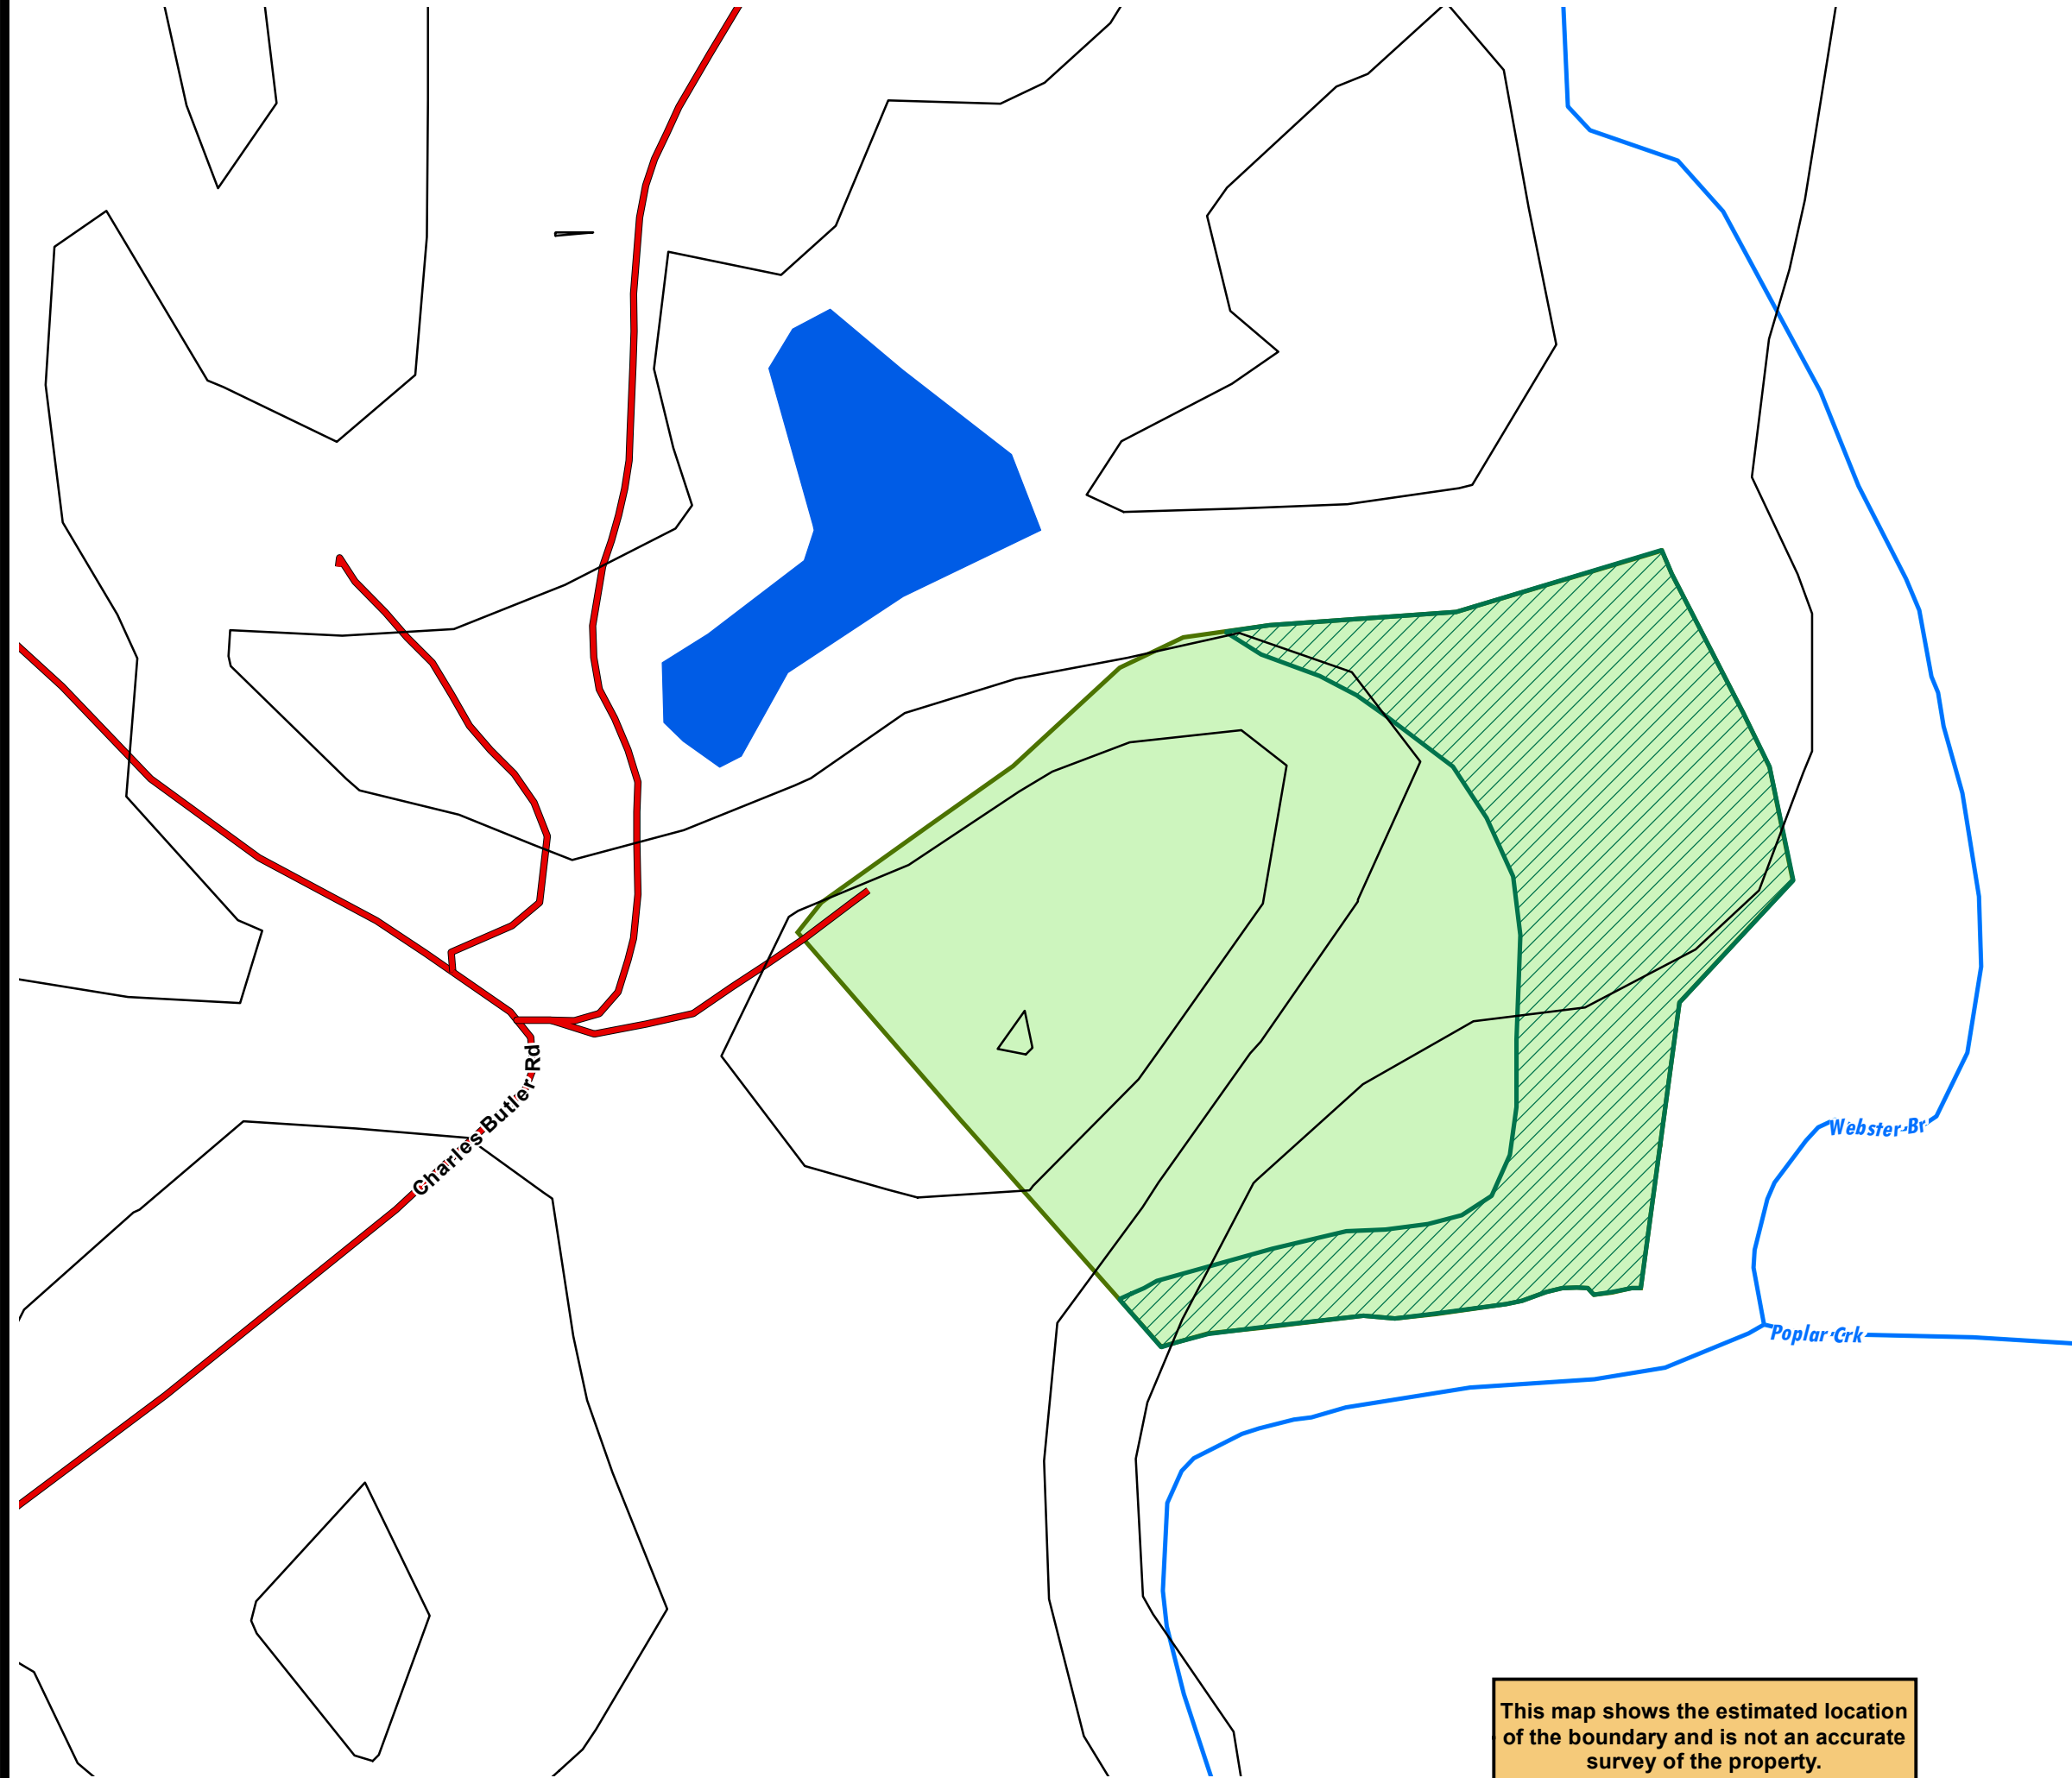

Property Map
Tract Name: Malcom Clark
County, State: Roane, TN
Total Acres: (+/-): 6.05

Legend

- Topo- 20 Ft.
- Roads
- ▨ Malcom_Clark_TVA Easement
- ▭ Clark Tract Boudary
- Stream/Rivers
- ▭ Lake

This map shows the estimated location of the boundary and is not an accurate survey of the property.