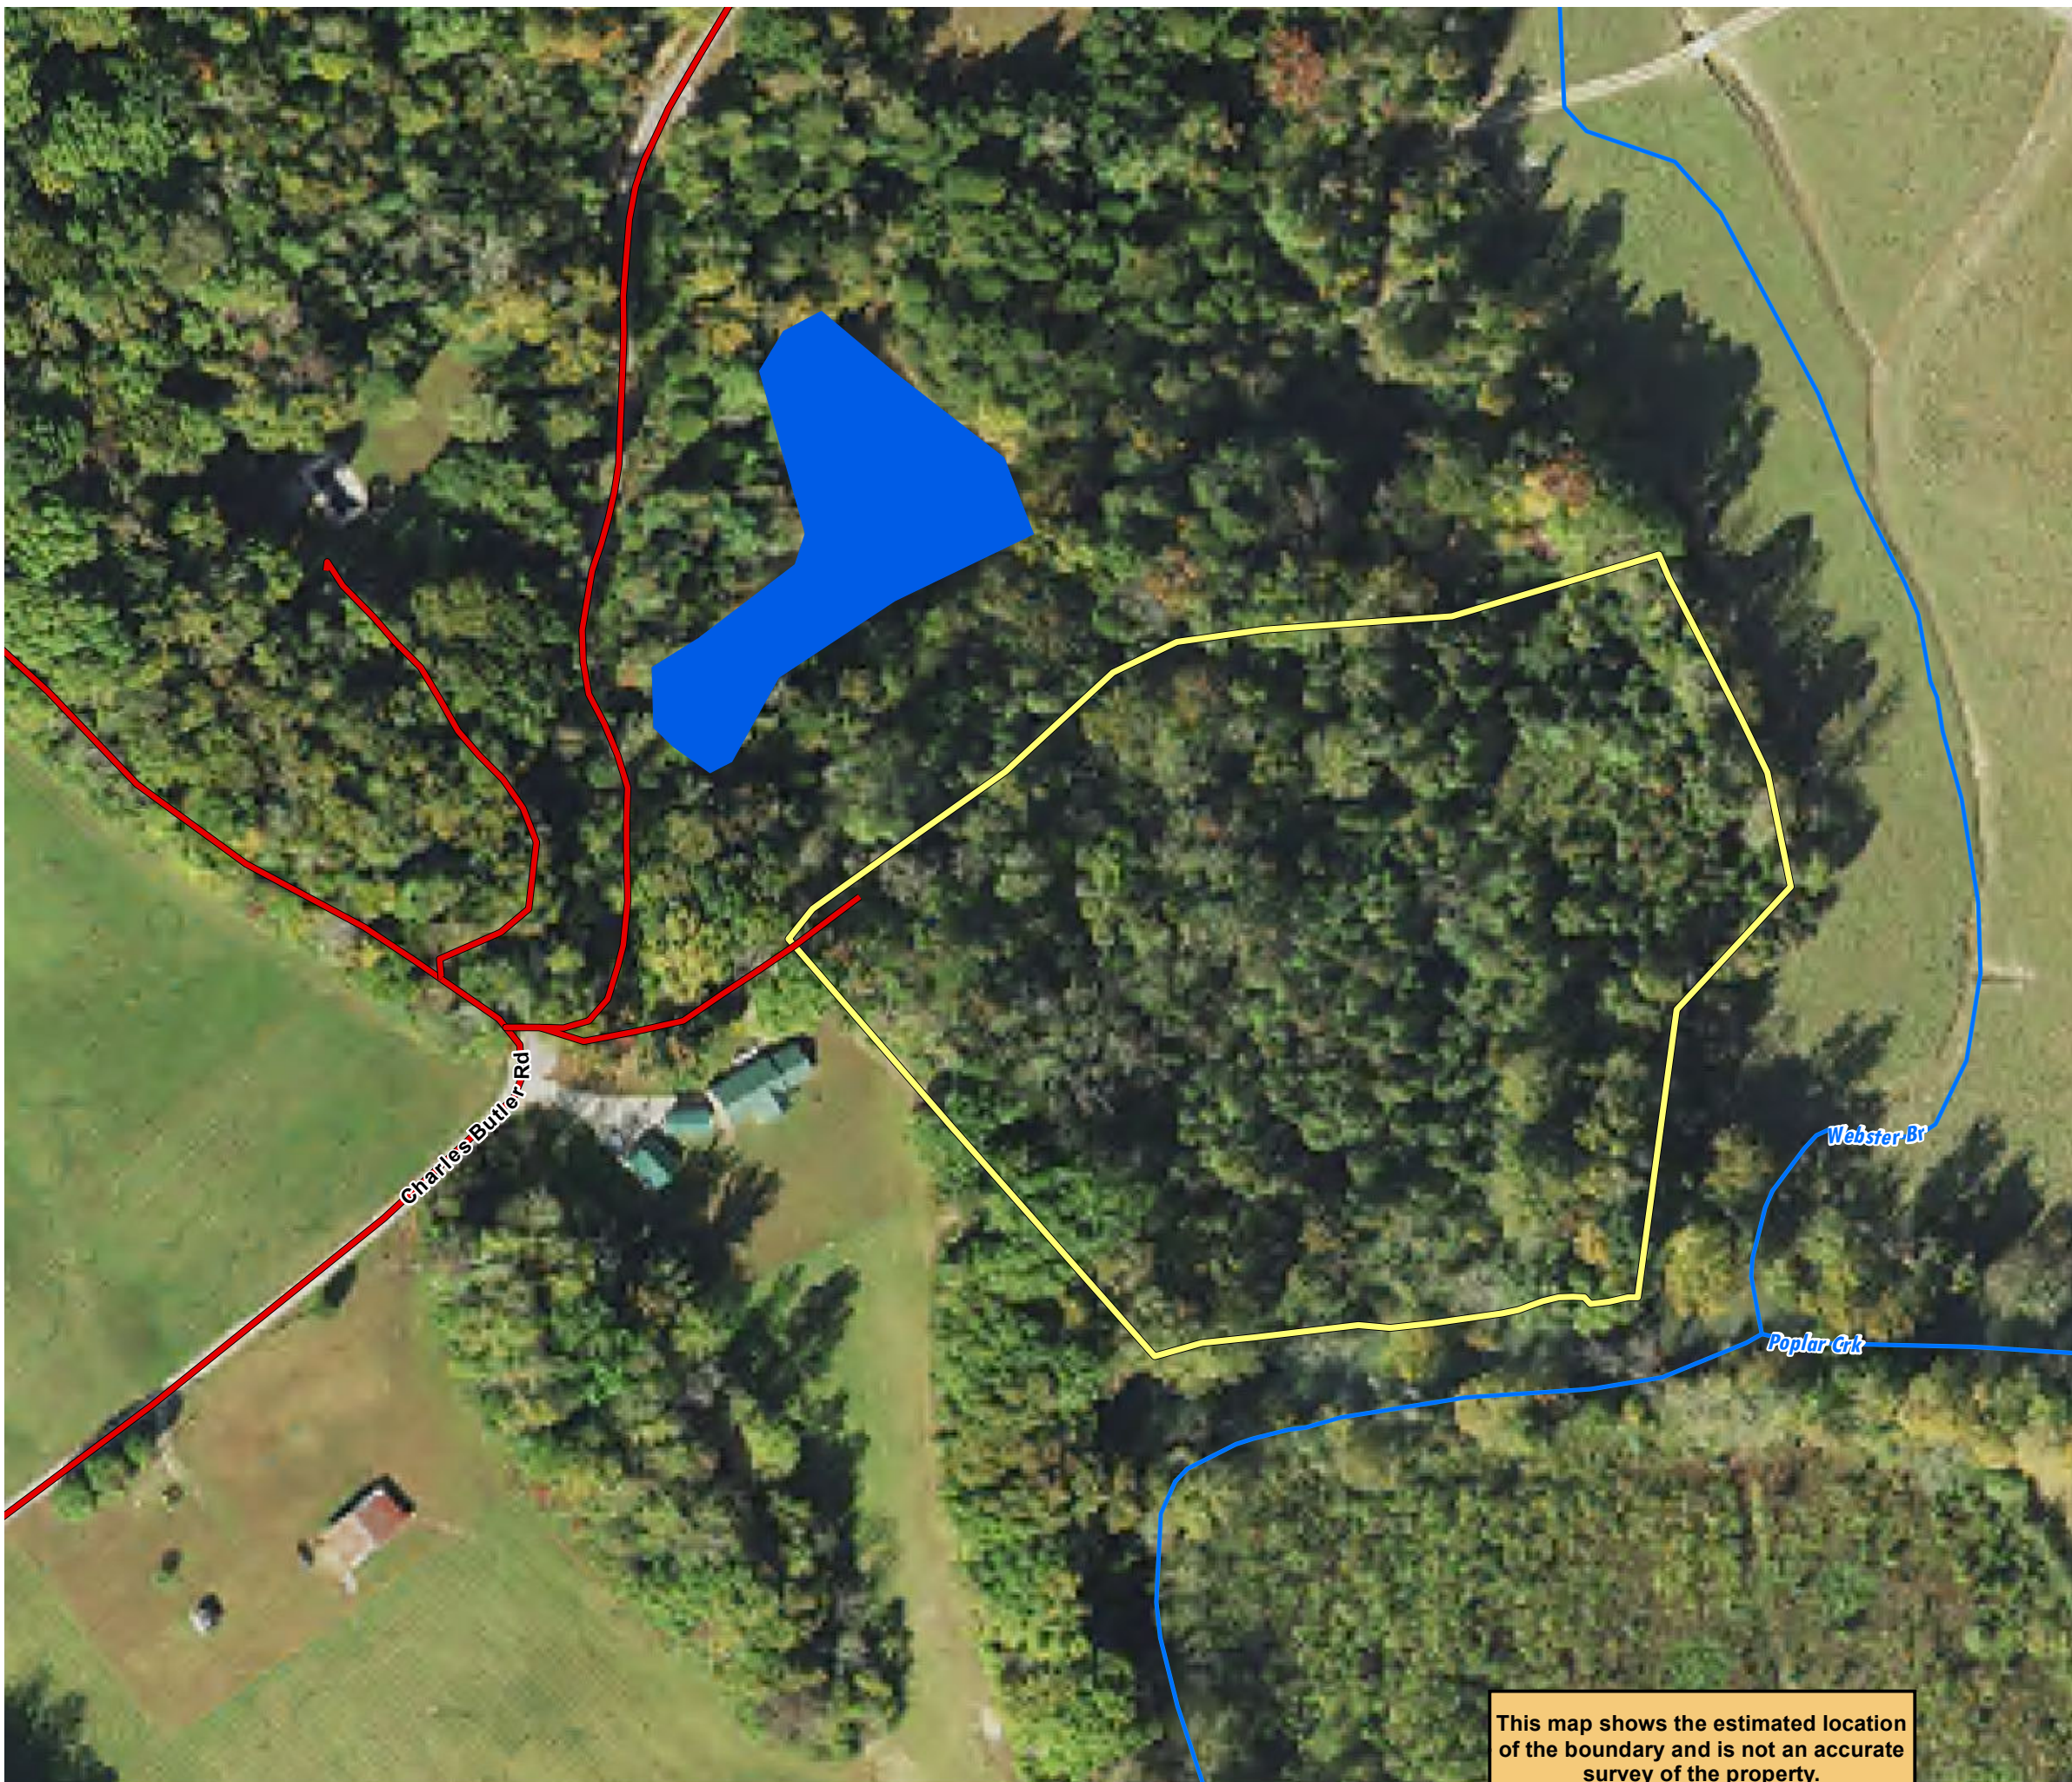

Property Map
Tract Name: Malcom Clark
County, State: Roane, TN
Total Acres: (+/-): 6.05

Legend

-  Roads
-  Clark Tract Boudary
-  Stream/Rivers
-  Lake

This map shows the estimated location of the boundary and is not an accurate survey of the property.