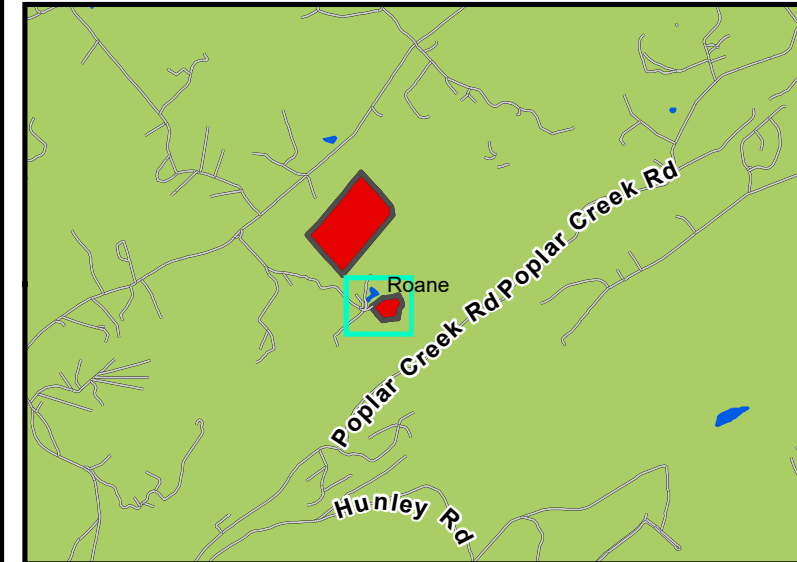

Property Map
Tract Name: Malcom Clark
County, State: Roane, TN
Total Acres: (+/-): 6.05

Legend

-  Roads
-  Clark Tract Boudary
-  Stream/Rivers
-  Lake

This map shows the estimated location of the boundary and is not an accurate survey of the property.