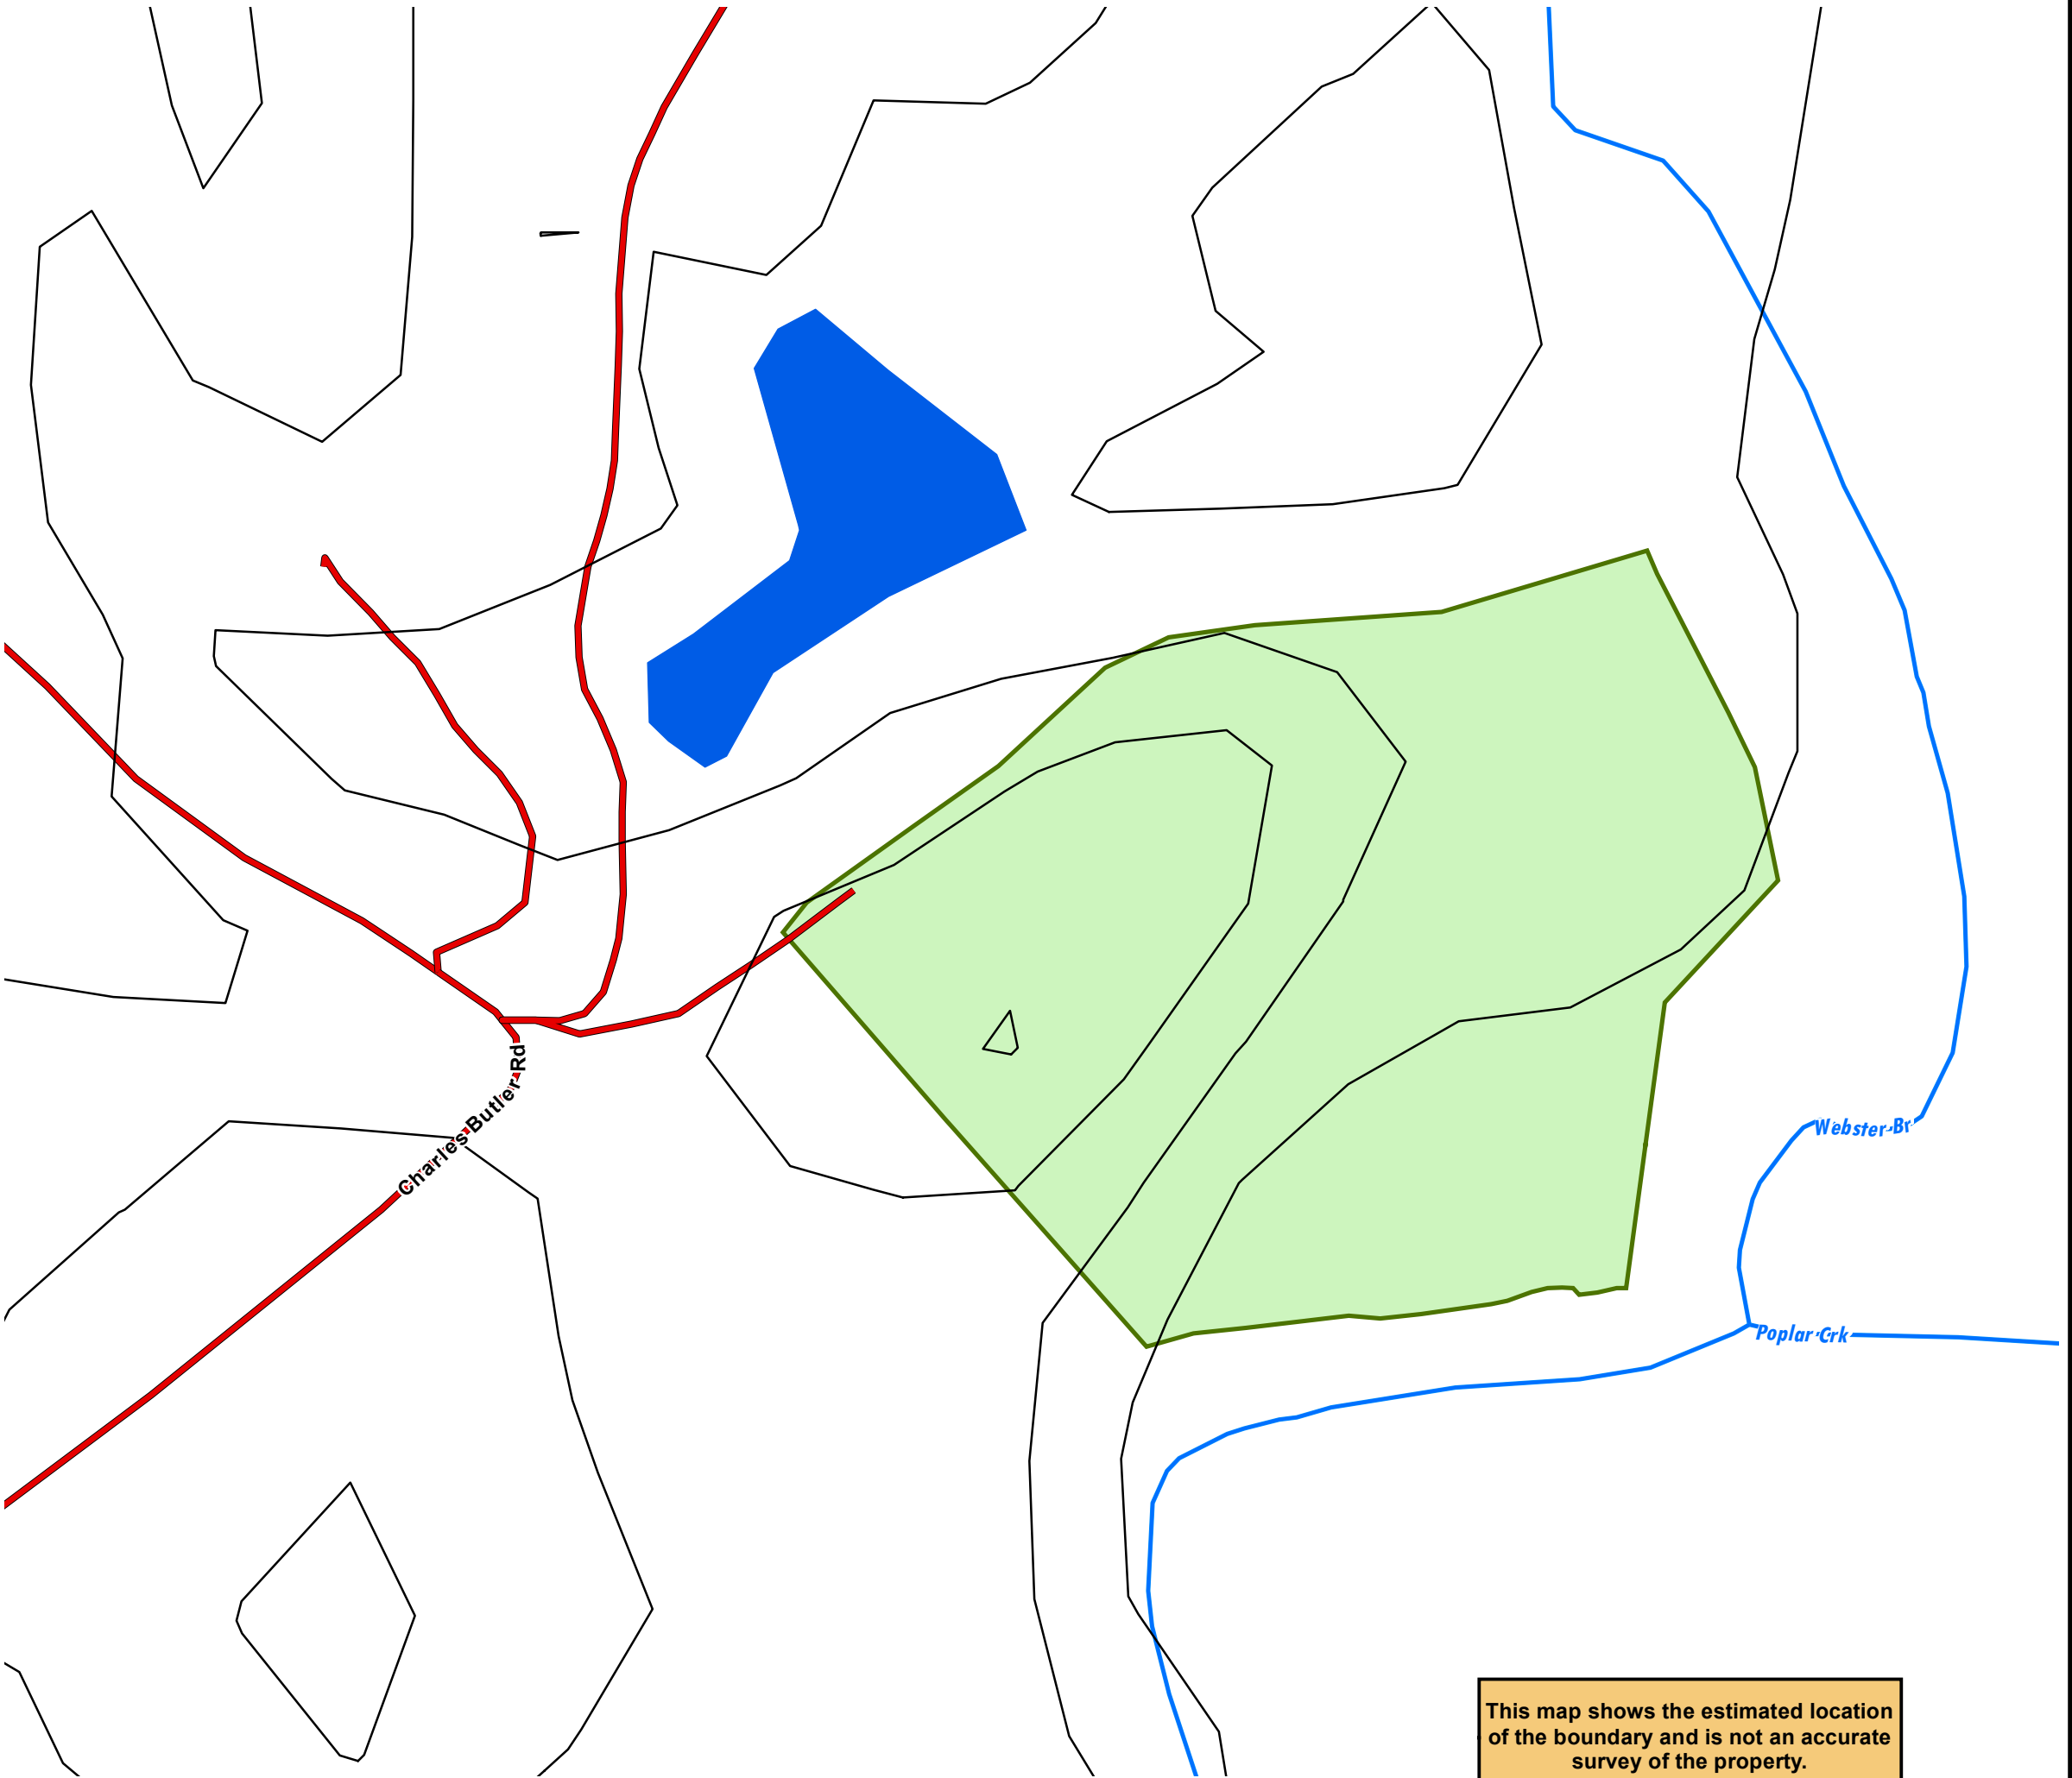

Property Map
Tract Name: Malcom Clark
County, State: Roane, TN
Total Acres: (+/-): 6.05

Legend

- Topo- 20 Ft.
- Roads
- █ Clark Tract Boudary
- Stream/Rivers
- █ Lake

This map shows the estimated location of the boundary and is not an accurate survey of the property.