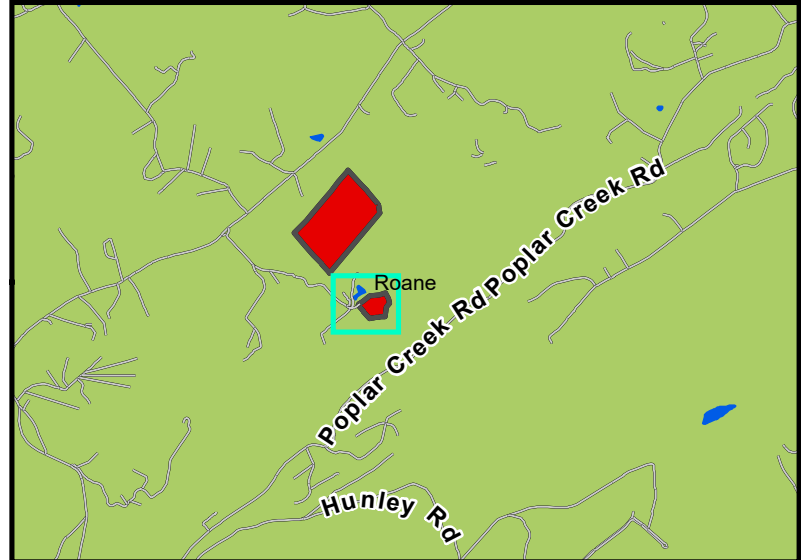

Property Map
Tract Name: Malcom Clark
County, State: Roane, TN
Total Acres: (+/-): 6.05

Legend

- Topo- 20 Ft.
- Roads
- █ Clark Tract Boudary
- Stream/Rivers
- █ Lake

This map shows the estimated location of the boundary and is not an accurate survey of the property.