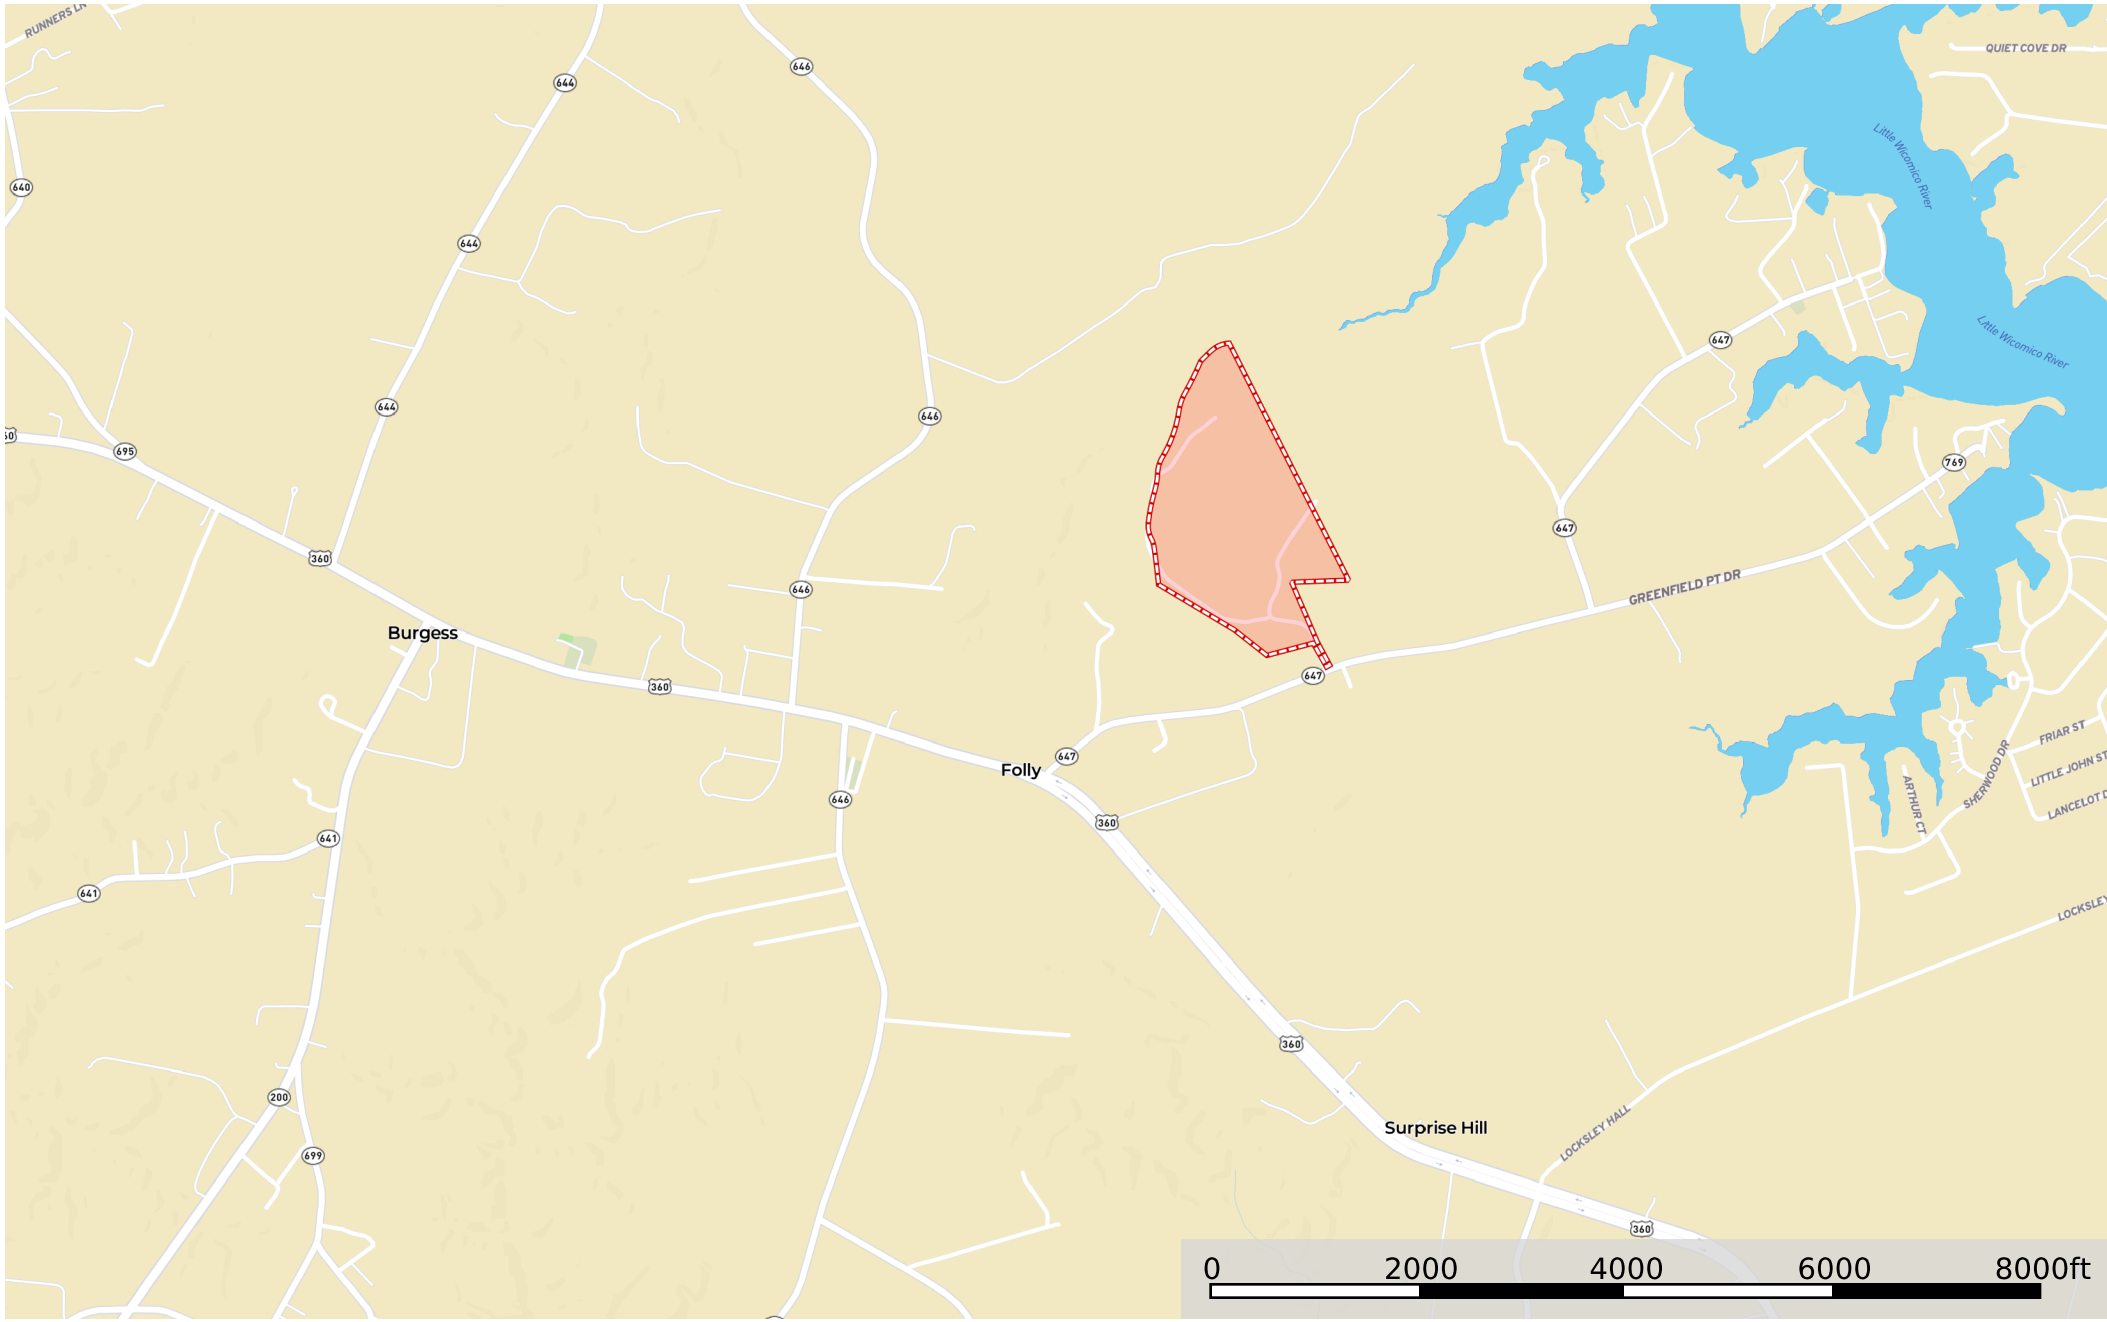

Kirk - Northumberland

Northumberland County, Virginia, 100 AC +/-

 Boundary