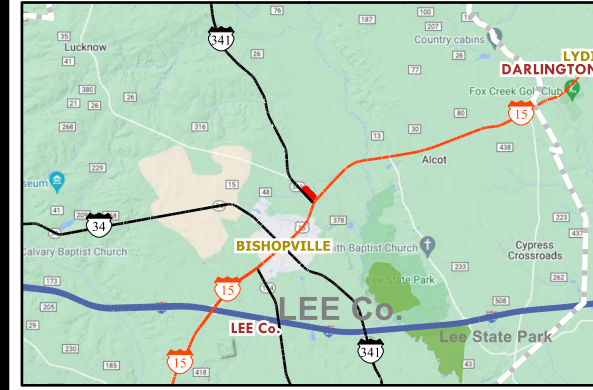

MCCASKILL TRACT

COUNTY: LEE
STATE: SC
ACRES: 26.57

AFM Real Estate
AFMRealEstate.com

STAND	YEAR_EST	ORIGIN	DOM_S_NAME	ACRES
1	1960	NATURAL	HARDWOOD	1.85
2	2018	NATURAL	HARDWOOD	10.91
991	0	OPEN	AGRICULTURE	13.47
993	0	OPEN	FIELD	0.34
TOTAL ACRES =				26.57