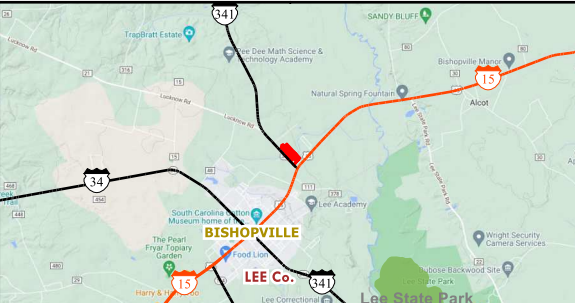

MCCASKILL TRACT

COUNTY: LEE
STATE: SC
ACRES: 26.57

American Forest Management Inc.
www.americanforestmanagement.com
(704) 527-6780
sean.mather@afmforest.com

SOIL SYMBOL	SOIL NAME	FARMLAND	ACRES	STAND	DOM_S_NAME	YEAR_EST	DOM_SOIL1	DOM_SOIL2	DOM_SOIL3	ACRES
NnA	Noboco-Goldsboro complex, 0 to 2 percent slopes	All areas are prime farmland	11.03	1	HARDWOOD	1960				1.85
NoA	Norfolk loamy sand, 0 to 2 percent slopes	All areas are prime farmland	17.65	2	HARDWOOD	2018	NnA - 9 ac.			10.91
				991	AGRICULTURE	0	NoA - 14 ac.			13.47
				993	FIELD	0				0.34
TOTAL ACRES = 26.57										

AMERICAN FOREST
MANAGEMENT