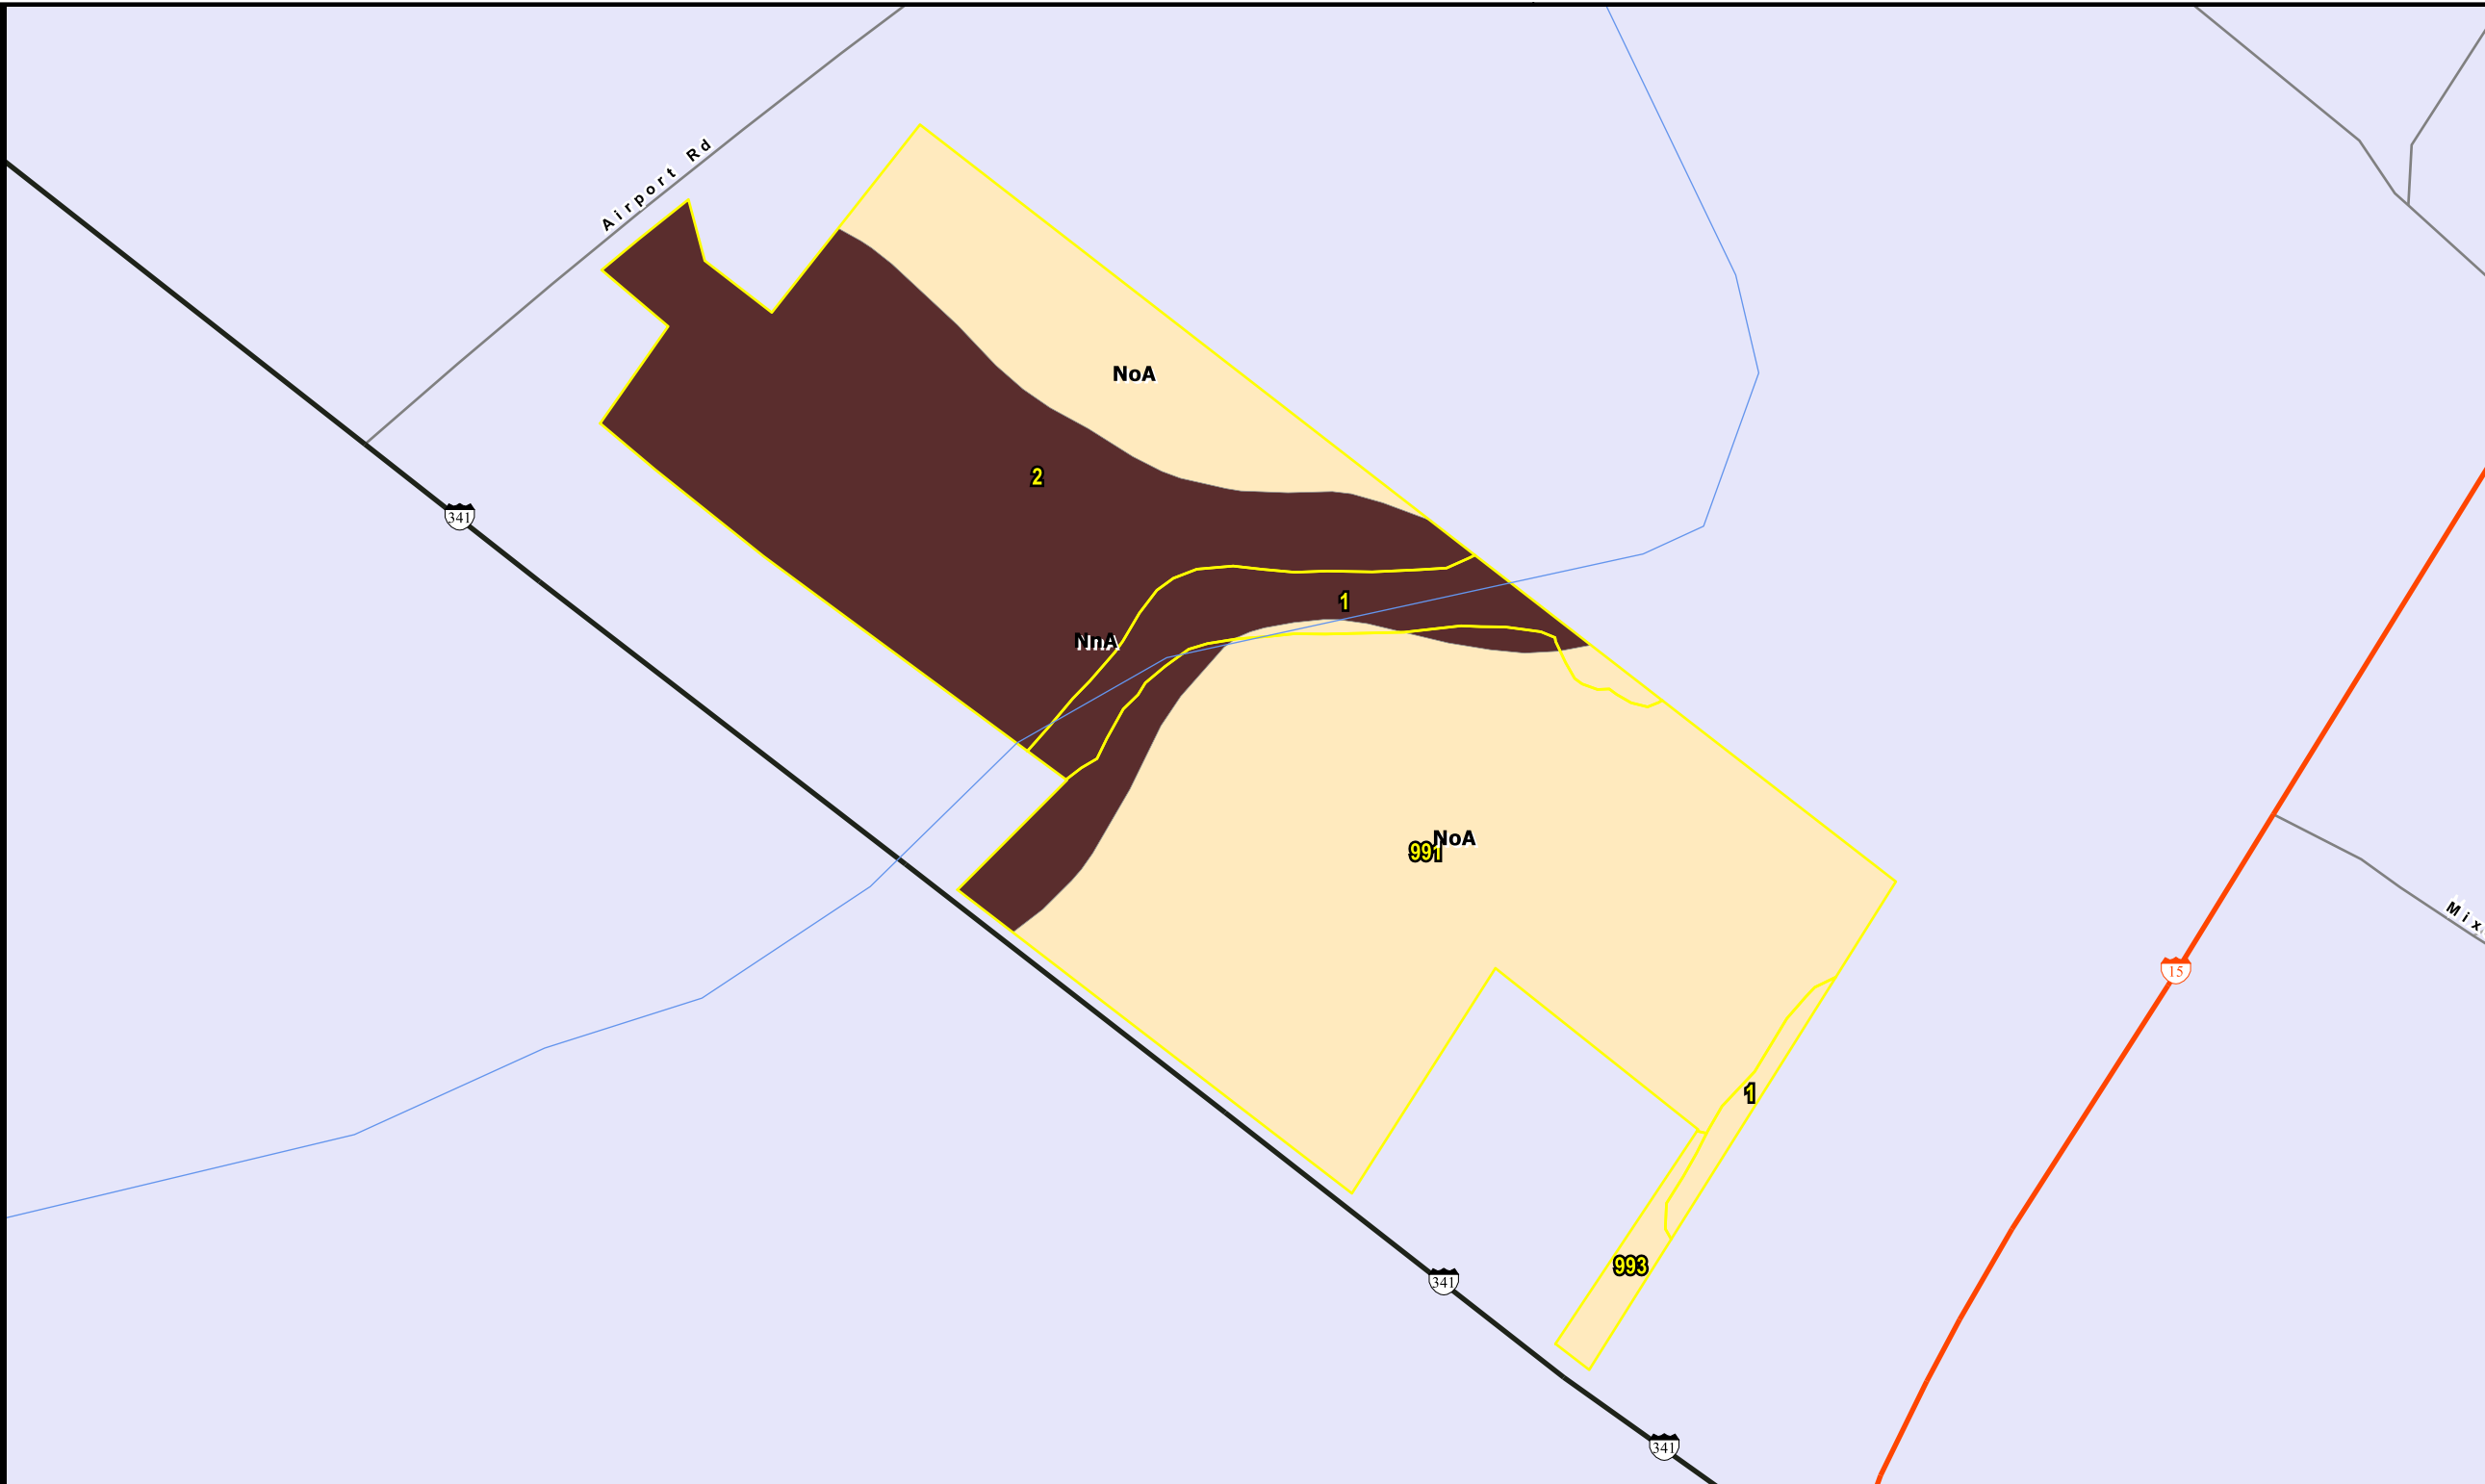

MCCASKILL TRACT

COUNTY: LEE
STATE: SC
ACRES: 26.57

American Forest Management Inc.
www.americanforestmanagement.com
(704) 527-6780
sean.mather@afmforest.com

SOIL SYMBOL	SOIL NAME	FARMLAND	ACRES	STAND	DOM_S_NAME	YEAR_EST	DOM_SOIL1	DOM_SOIL2	DOM_SOIL3	ACRES
NnA	Noboco-Goldsboro complex, 0 to 2 percent slopes	All areas are prime farmland	11.03	1	HARDWOOD	1960				1.85
NoA	Norfolk loamy sand, 0 to 2 percent slopes	All areas are prime farmland	17.65	2	HARDWOOD	2018	NnA - 9 ac.			10.91
				991	AGRICULTURE	0	NoA - 14 ac.			13.47
				993	FIELD	0				0.34
TOTAL ACRES = 26.57										

AMERICAN FOREST
MANAGEMENT