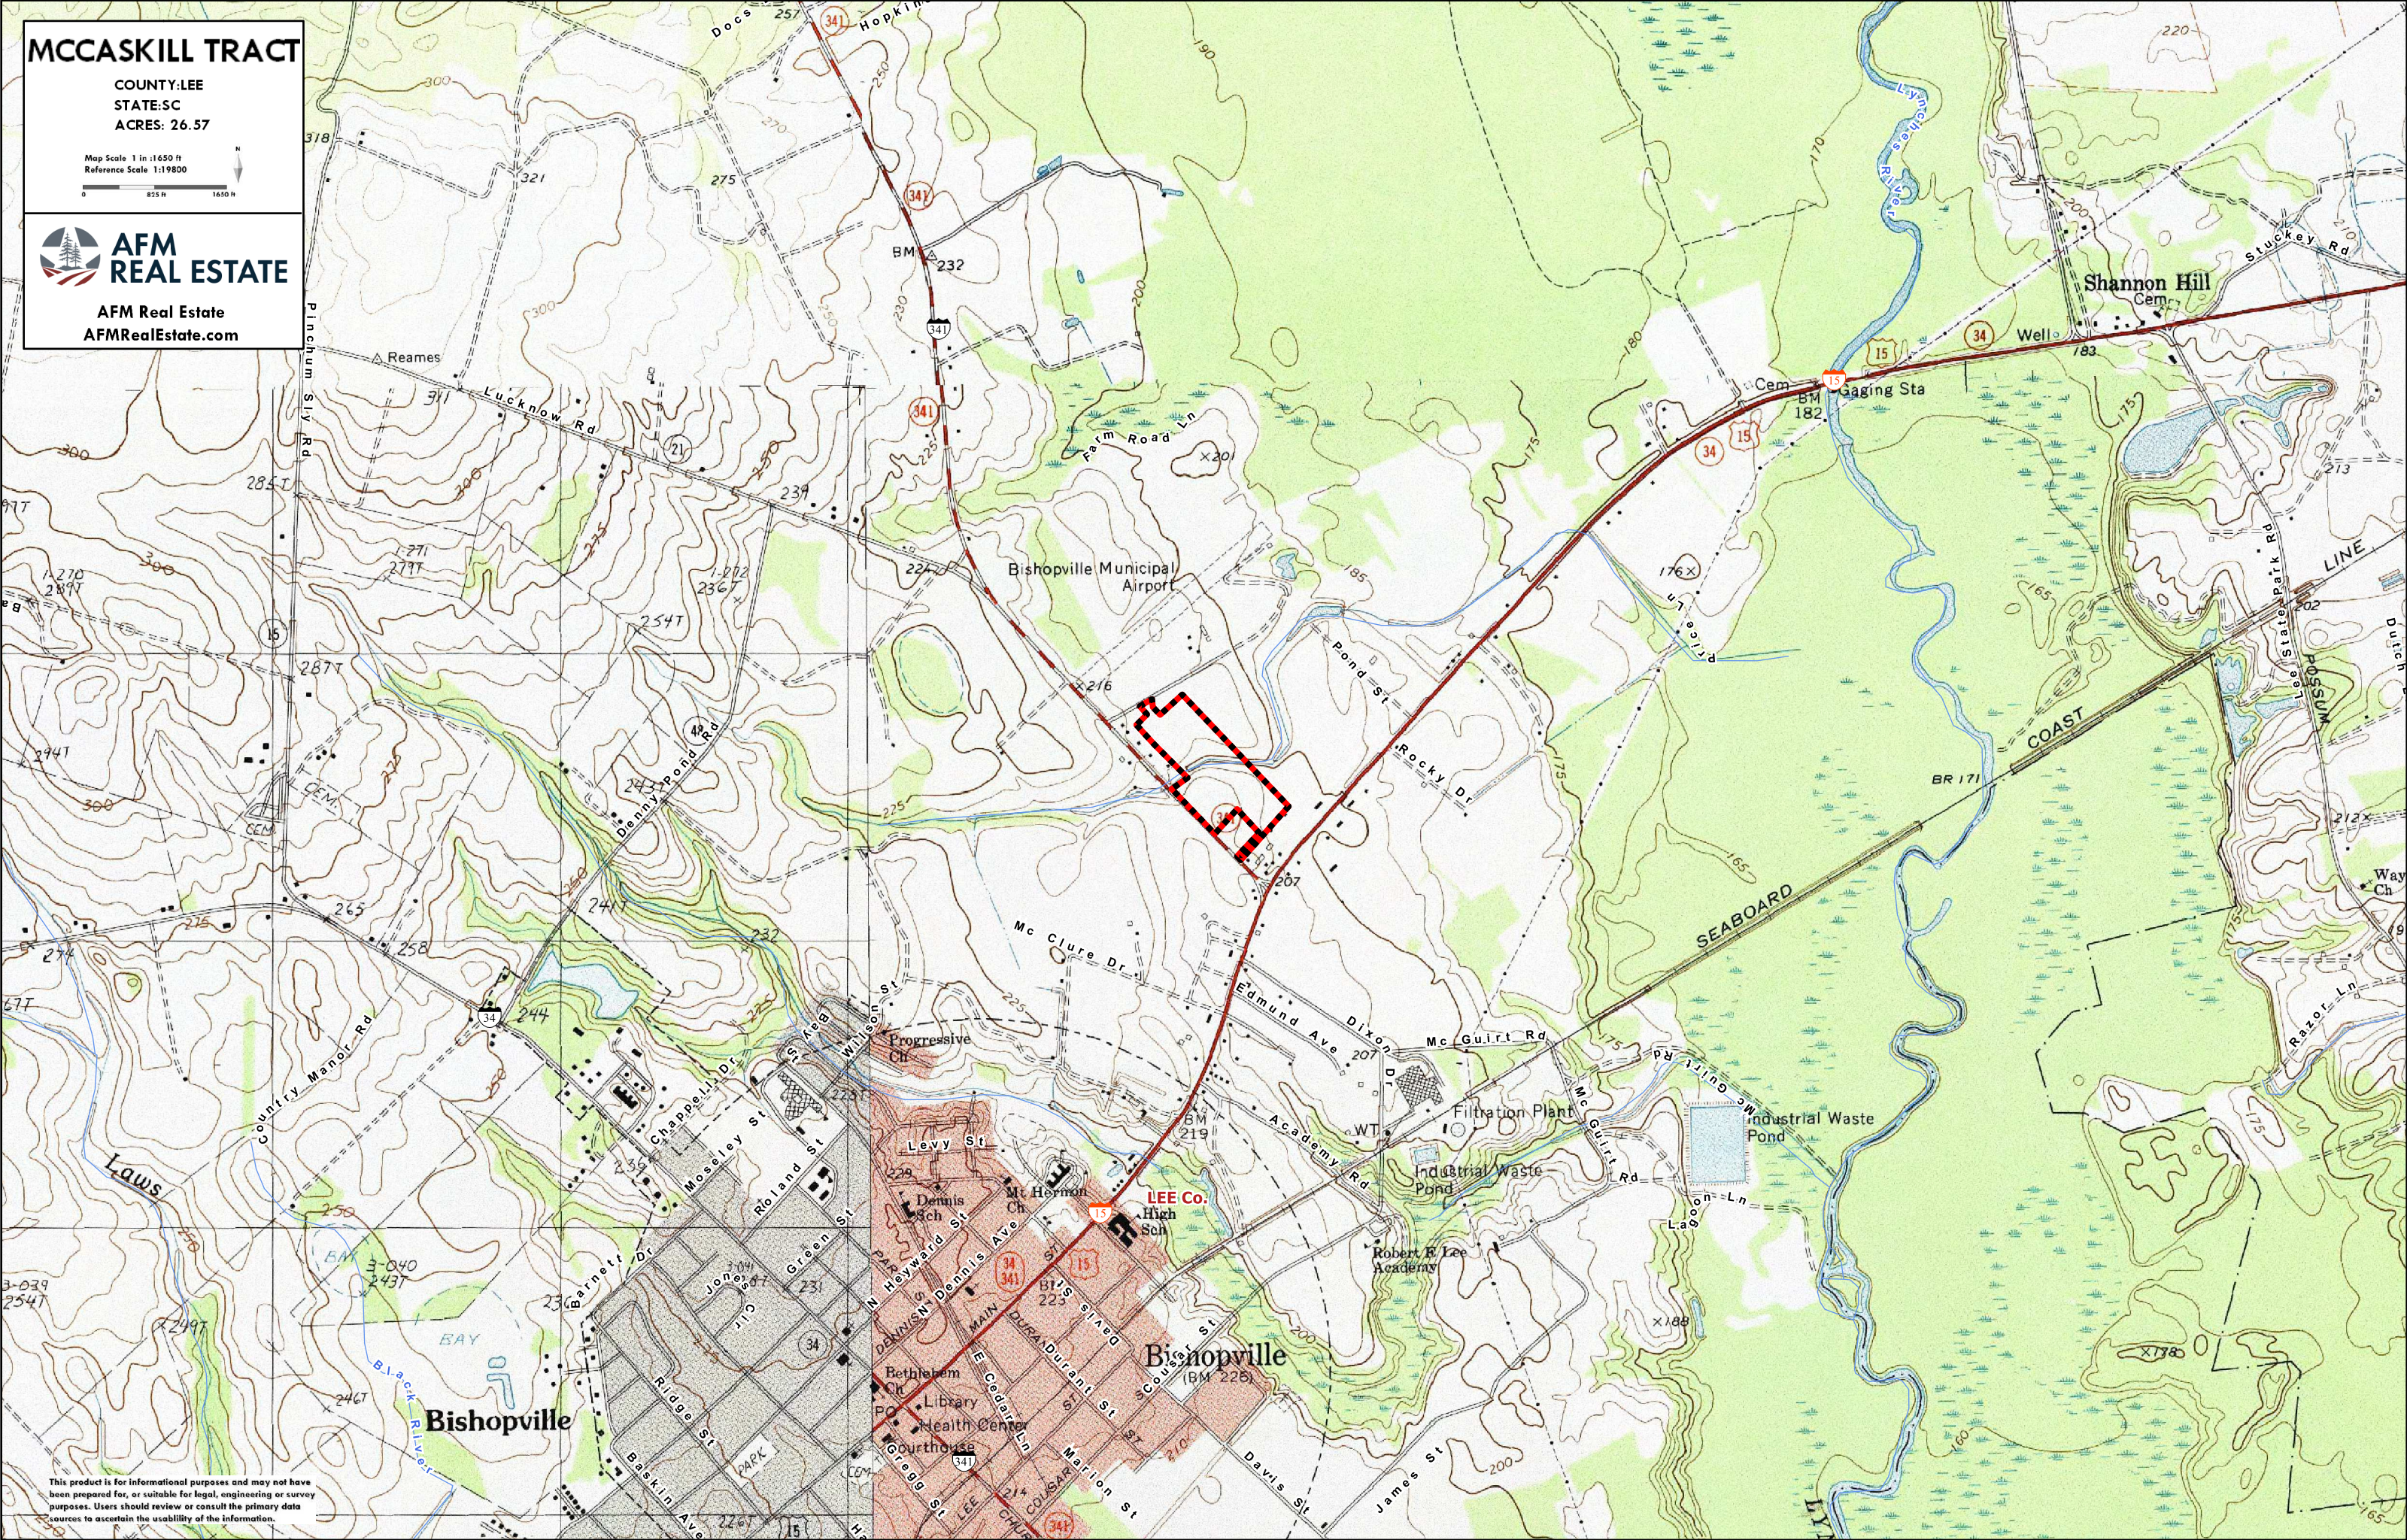

MCCASKILL TRACT

COUNTY: LEE
STATE: SC
ACRES: 26.57

Map Scale 1 in : 1650 ft
Reference Scale 1 : 19800

This product is for informational purposes and may not have been prepared for, or suitable for legal, engineering or survey purposes. Users should review or consult the primary data sources to ascertain the usability of the information.