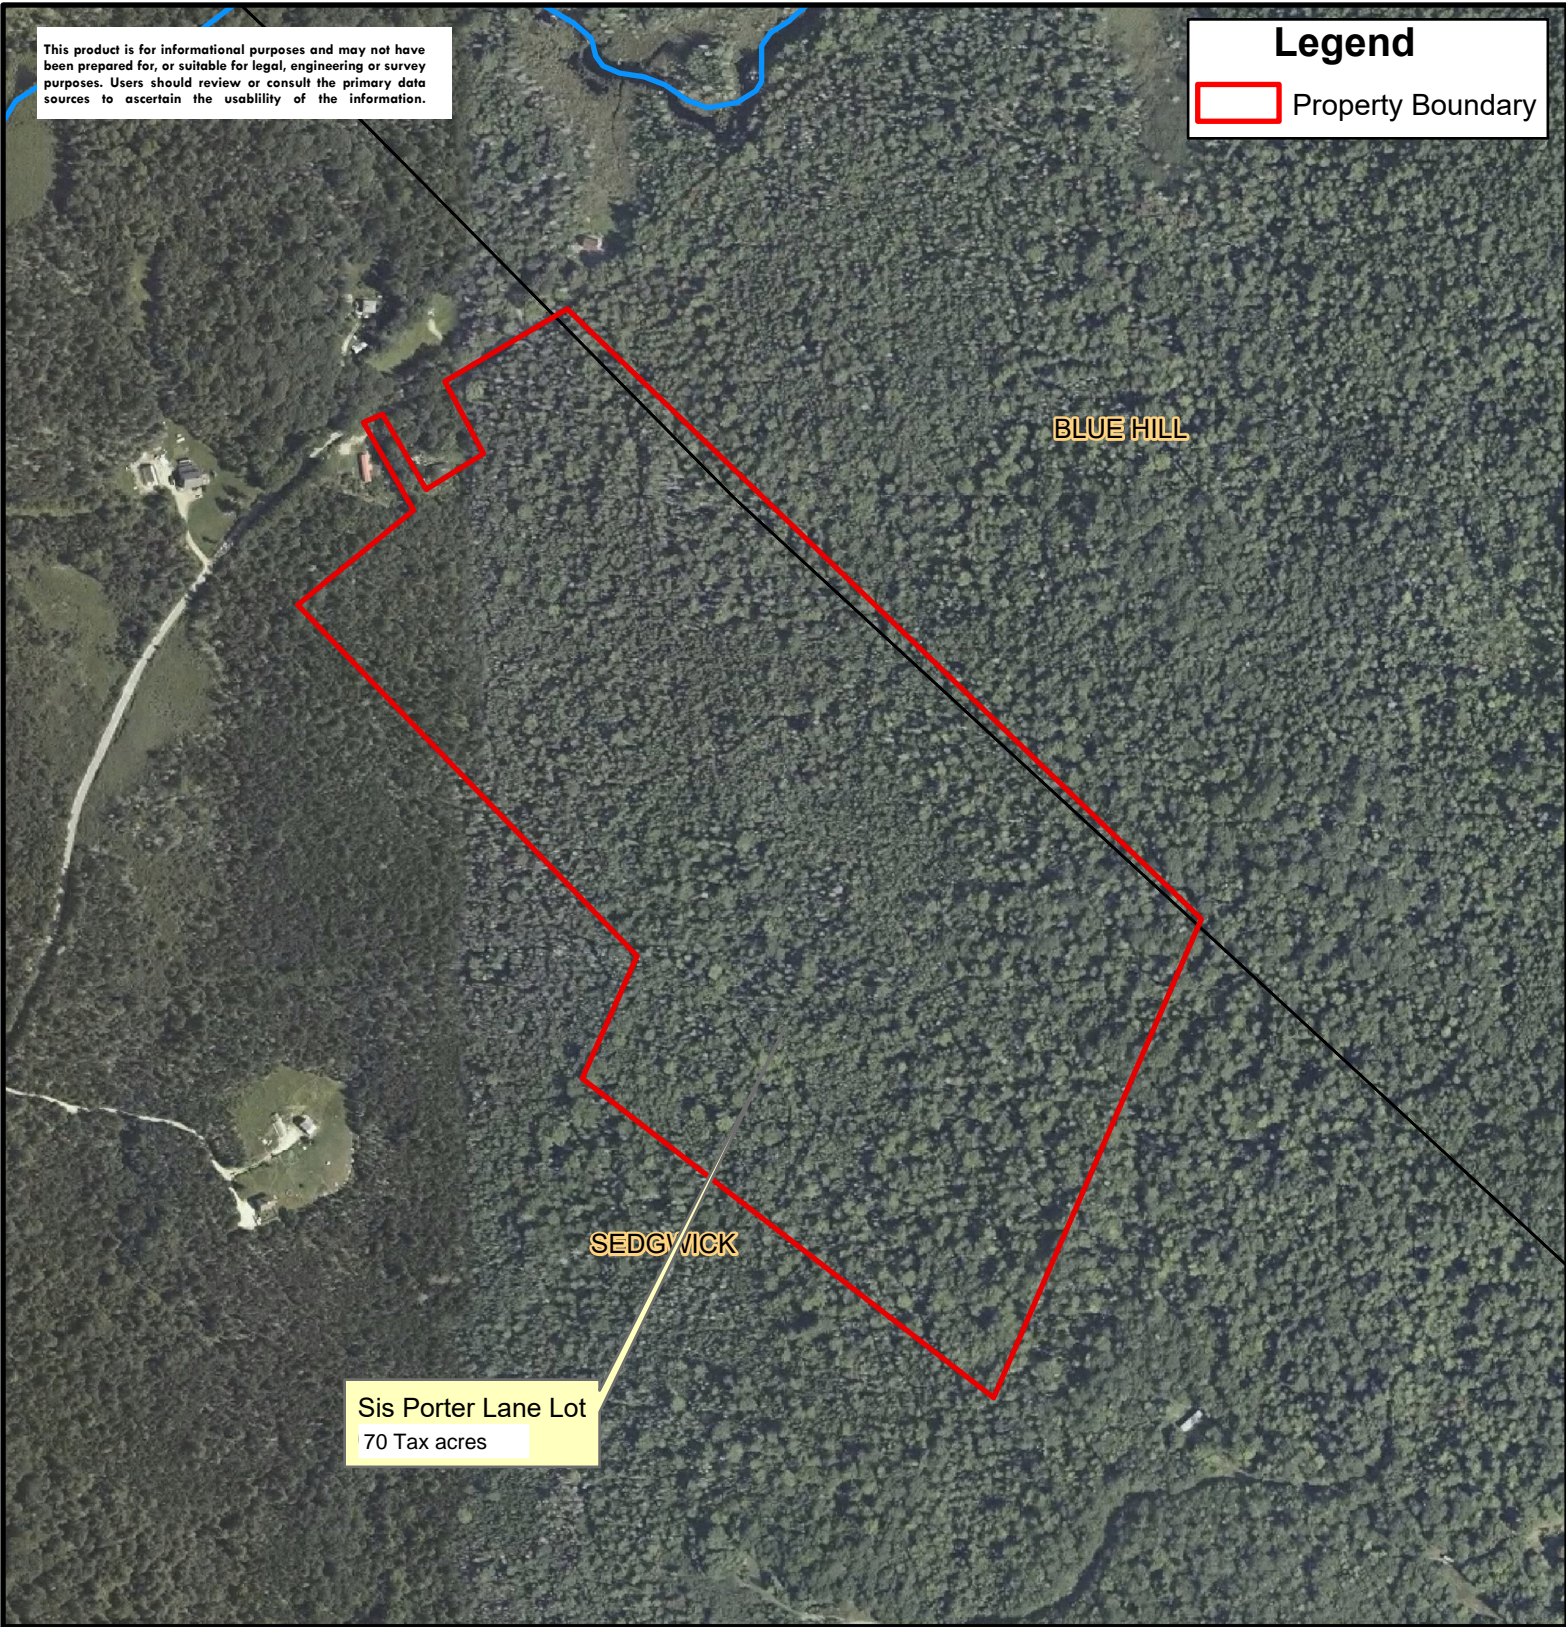

Legend

 Property Boundary

Sis Porter Lane Lot
70 Tax acres

BLUE HILL

SEDGWICK

John Colannino - Broker
John.Colannino@afmforest.com
40 Champion Lane
Milford ME, 04461
Cell: (207) 266-7355

**AFM
REAL ESTATE**

TRACT:
SIS PORTER LANE LOT, SEDGWICK

TOWN: Sedgwick
COUNTY: Hancock
STATE: Maine

N November 11, 2022

 Miles
0 0.03 0.05 0.1

American Forest Management, Inc.
www.americanforestmanagement.com