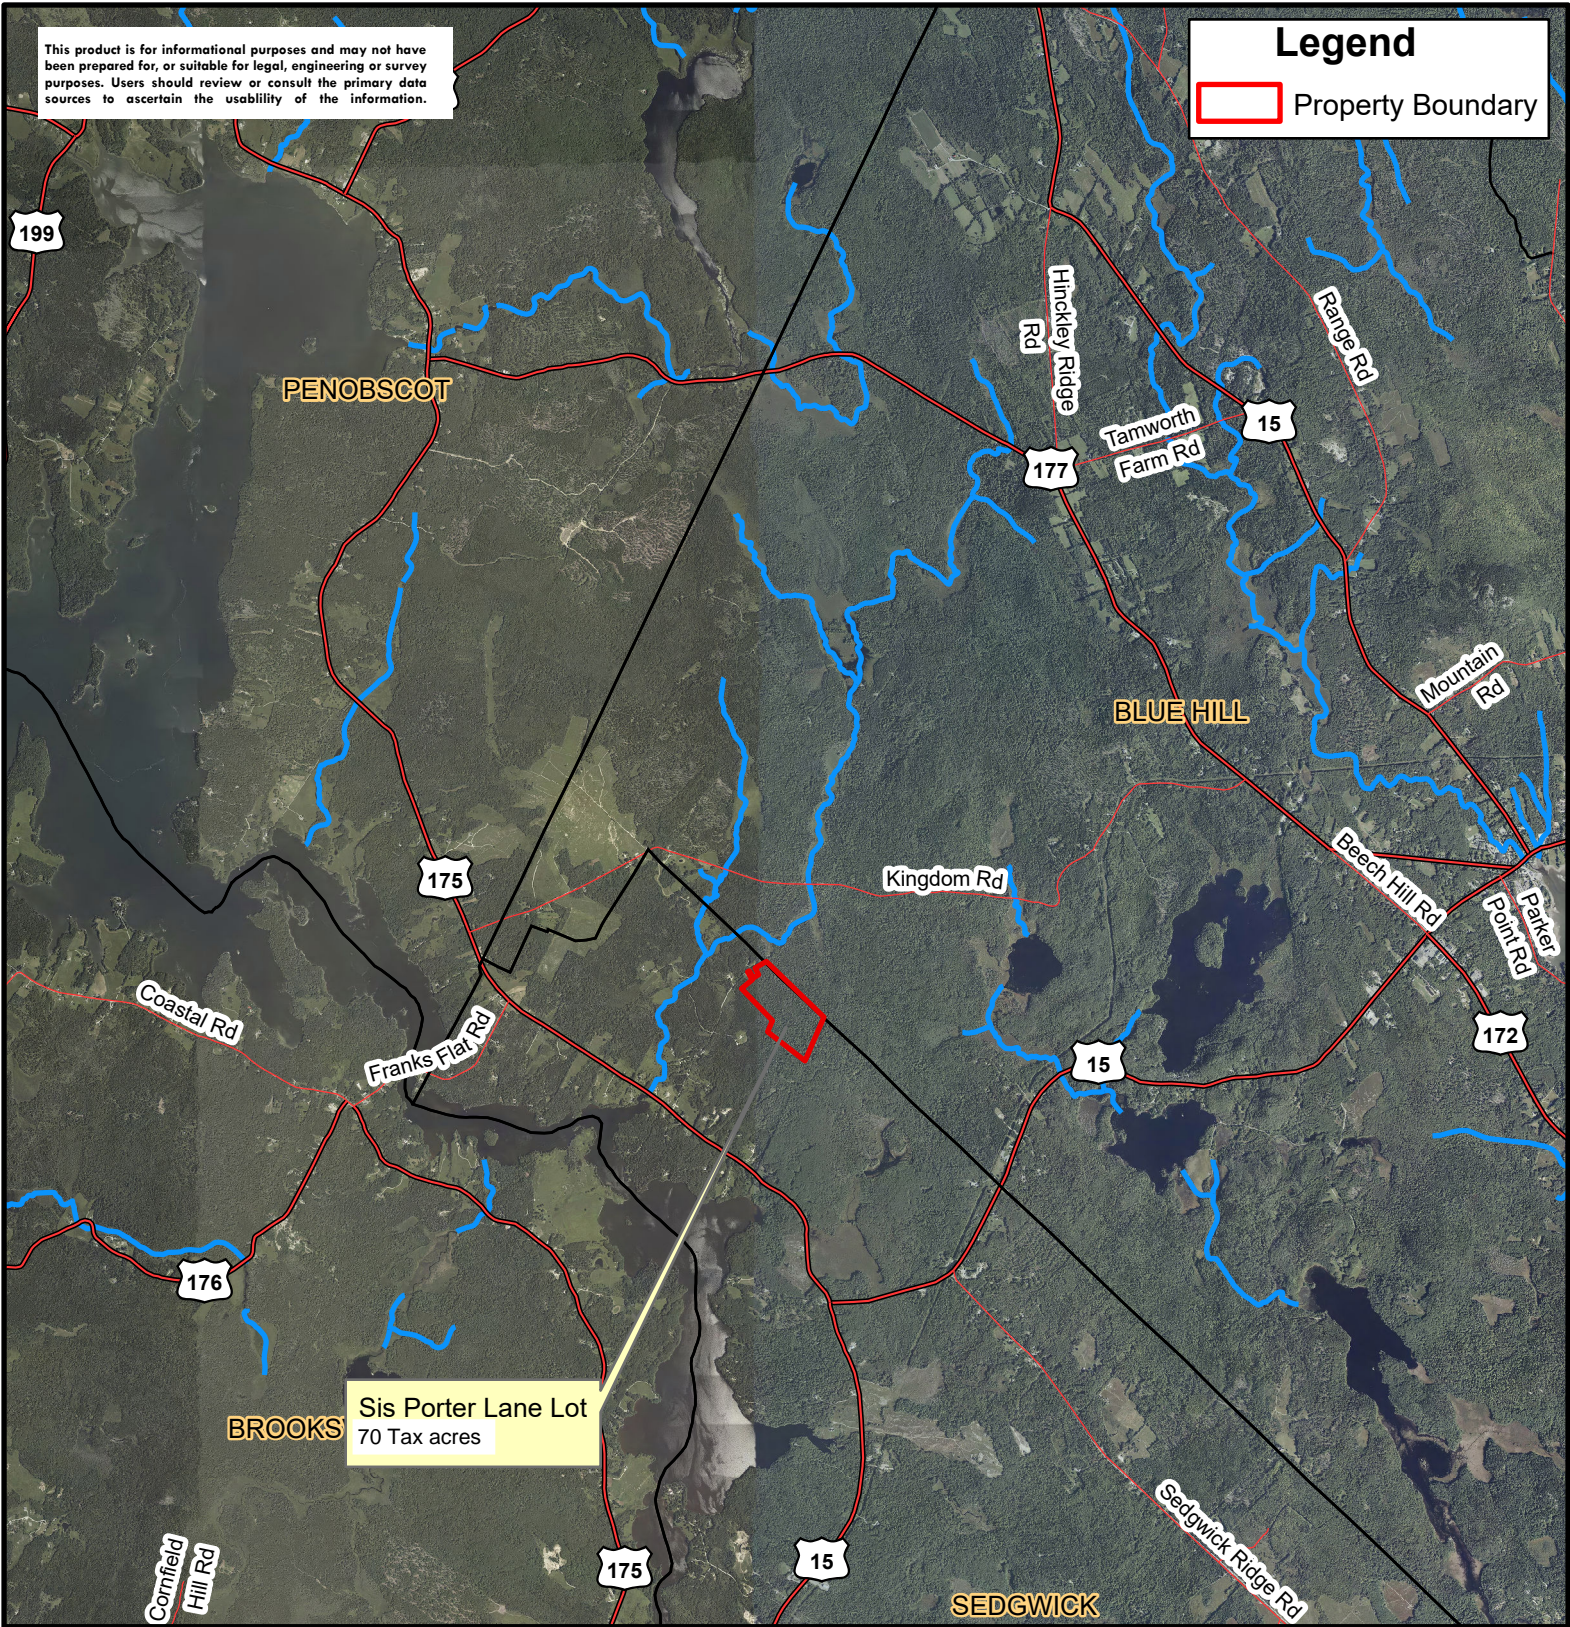

This product is for informational purposes and may not have been prepared for, or suitable for legal, engineering or survey purposes. Users should review or consult the primary data sources to ascertain the usability of the information.

Legend

Property Boundary

Sis Porter Lane Lot
70 Tax acres

John Colannino - Broker

John.Colannino@afmforest.com

40 Champion Lane

Milford ME, 04461

Cell: (207) 266-7355

AFM REAL ESTATE

Sis Porter Lane Lot
Sedgwick, ME
70 Tax acres