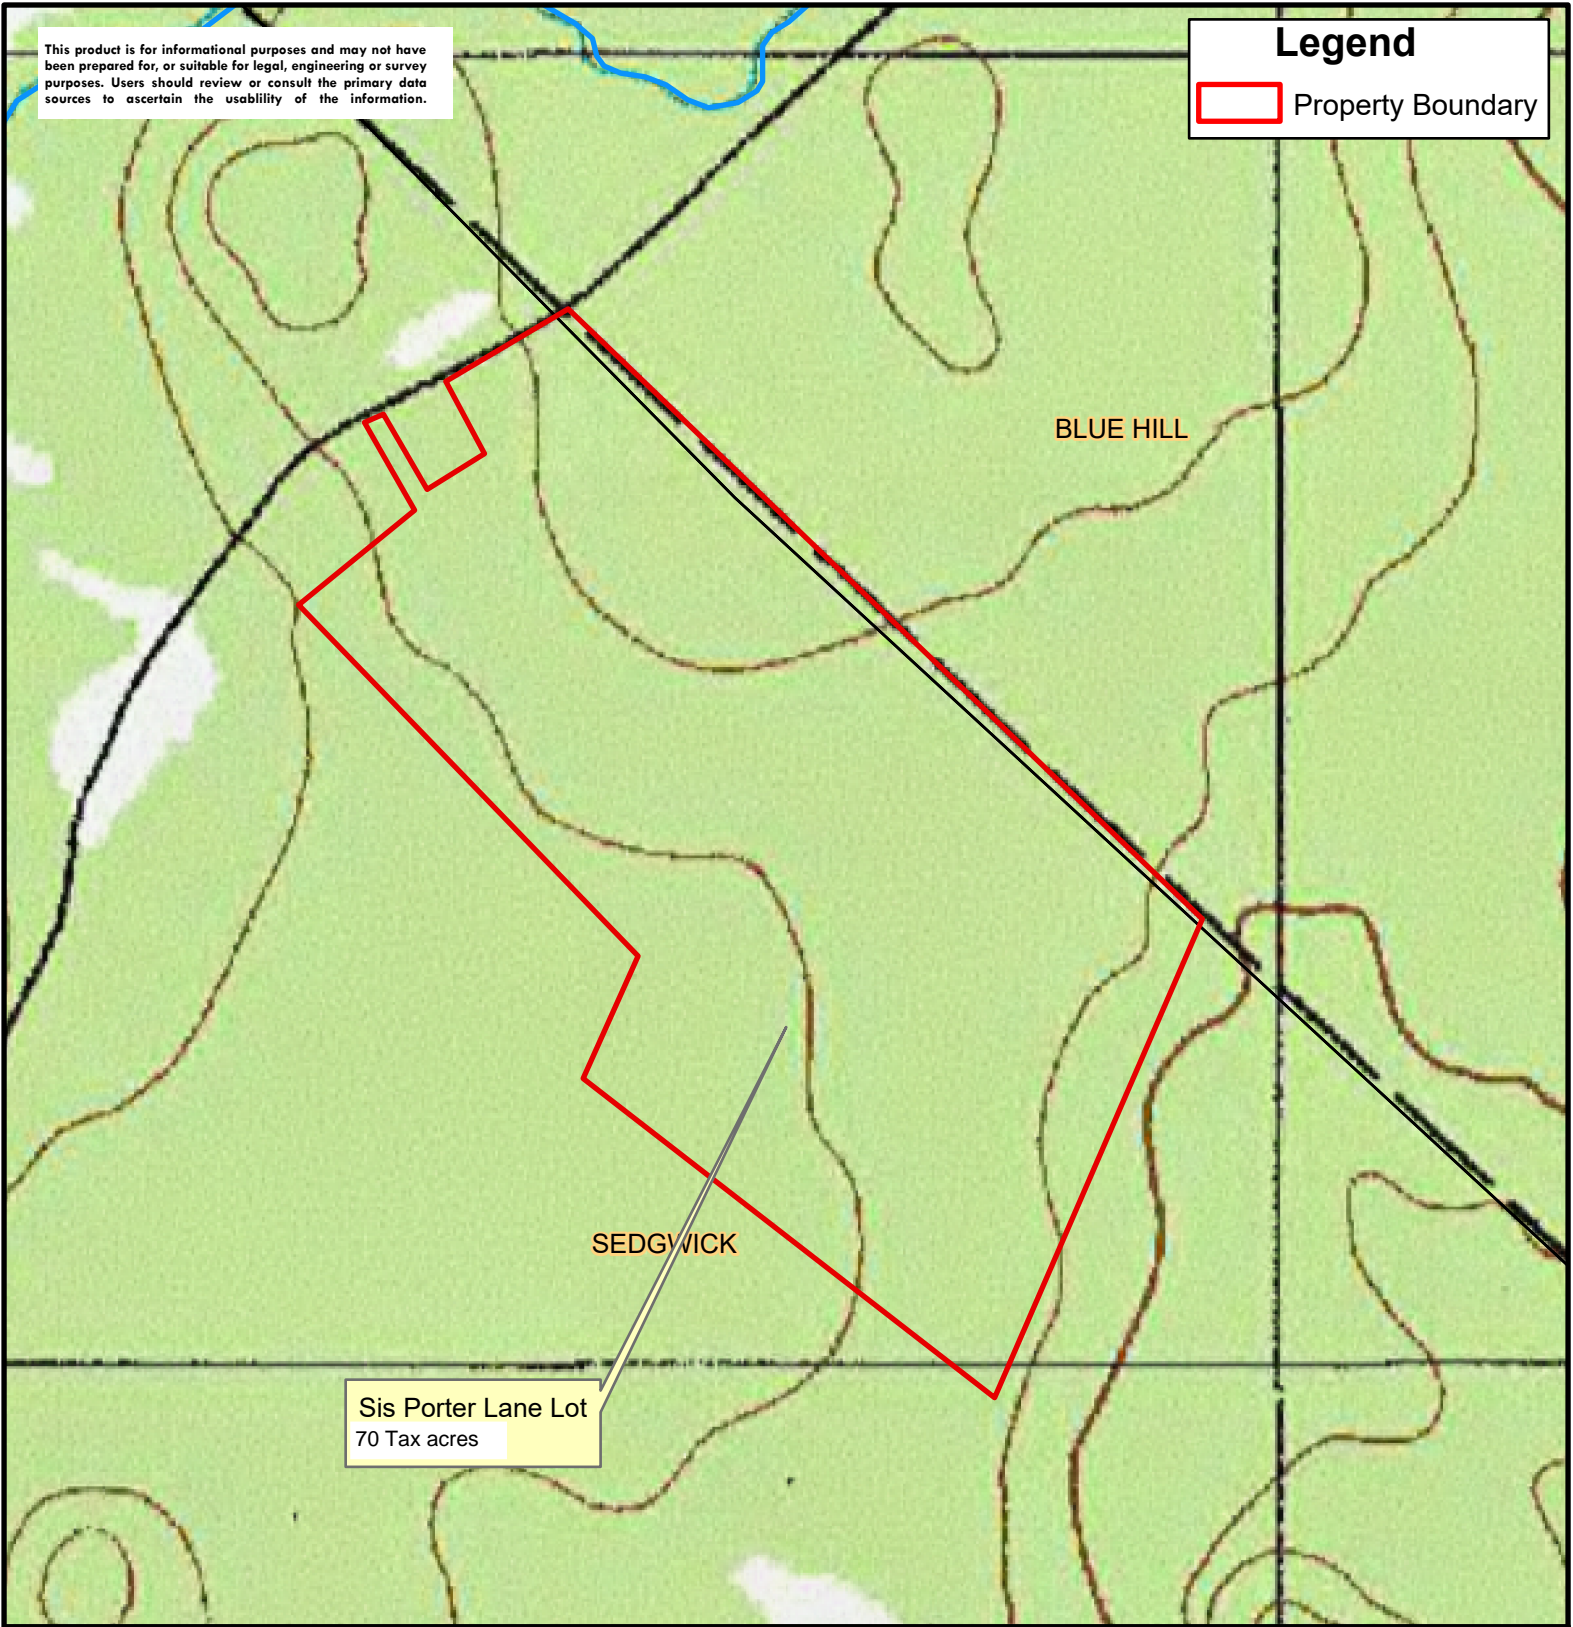

Legend

 Property Boundary

Sis Porter Lane Lot
70 Tax acres

John Colannino - Broker
John.Colannino@afmforest.com
40 Champion Lane
Milford ME, 04461
Cell: (207) 266-7355

**AFM
REAL ESTATE**

TRACT:
SIS PORTER LANE LOT, SEDGWICK

TOWN: Sedgwick
COUNTY: Hancock
STATE: Maine

N November 11, 2022

American Forest Management, Inc.
www.americanforestmanagement.com