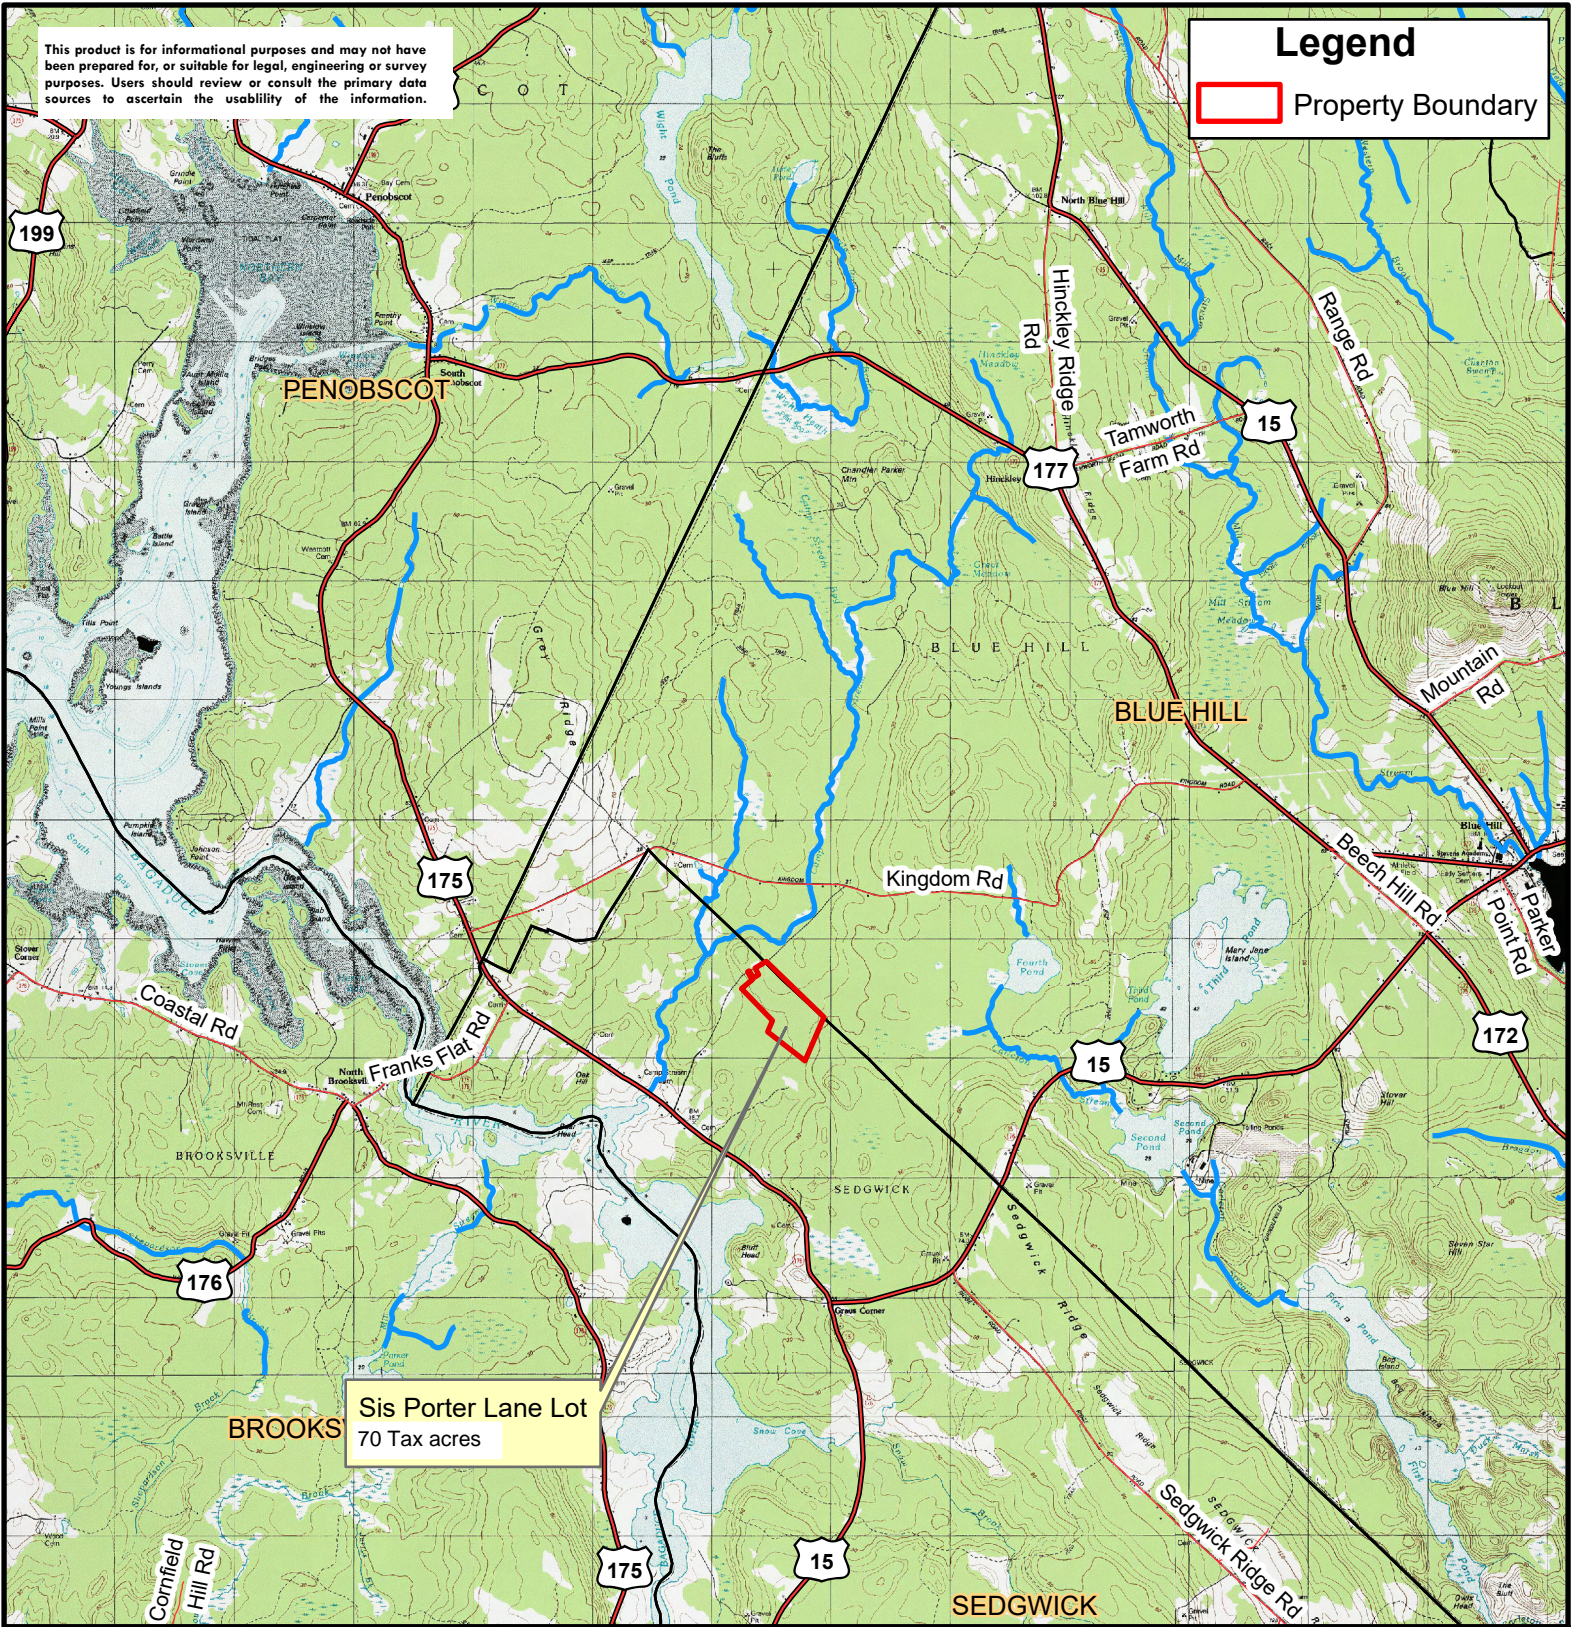

# Legend

 Property Boundary

Sis Porter Lane Lot  
70 Tax acres

**John Colannino - Broker**  
[John.Colannino@afmforest.com](mailto:John.Colannino@afmforest.com)

40 Champion Lane  
Milford ME, 04461  
Cell: (207) 266-7355

# AFM REAL ESTATE

Sis Porter Lane Lot  
Sedgwick, ME  
70 Tax acres

TRACT:  
SIS PORTER LANE LOT, SEDGWICK

TOWN: Sedgwick  
COUNTY: Hancock  
STATE: Maine

N November 11, 2022

American Forest Management, Inc.  
[www.americanforestmanagement.com](http://www.americanforestmanagement.com)