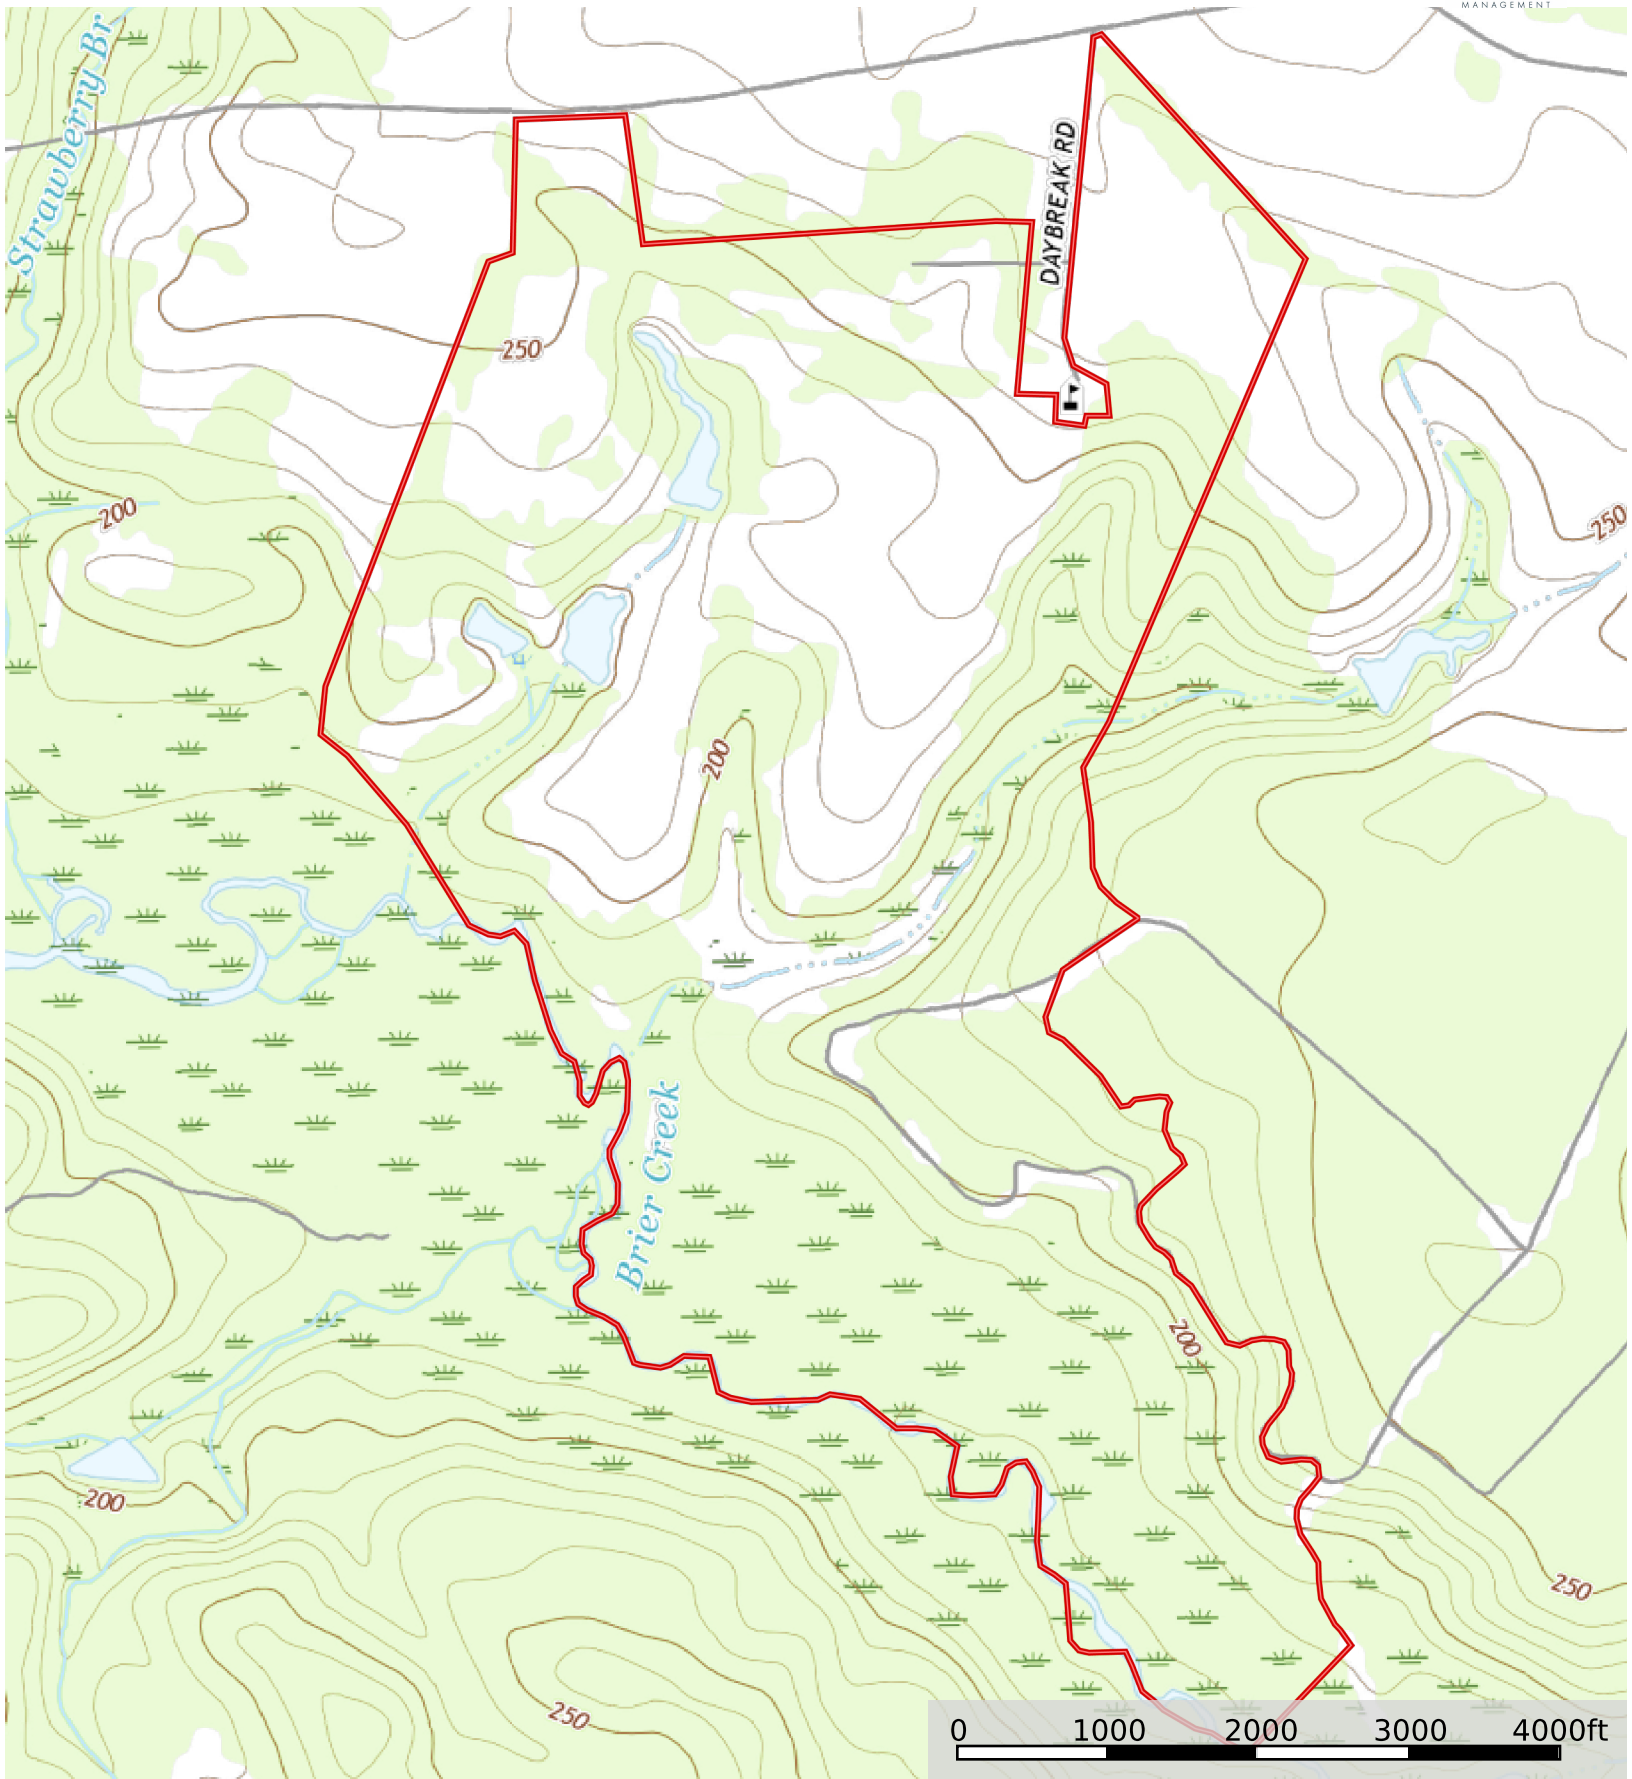

DAYBREAK FARM

Burke Co., GA 914+/- Acres

 Boundary