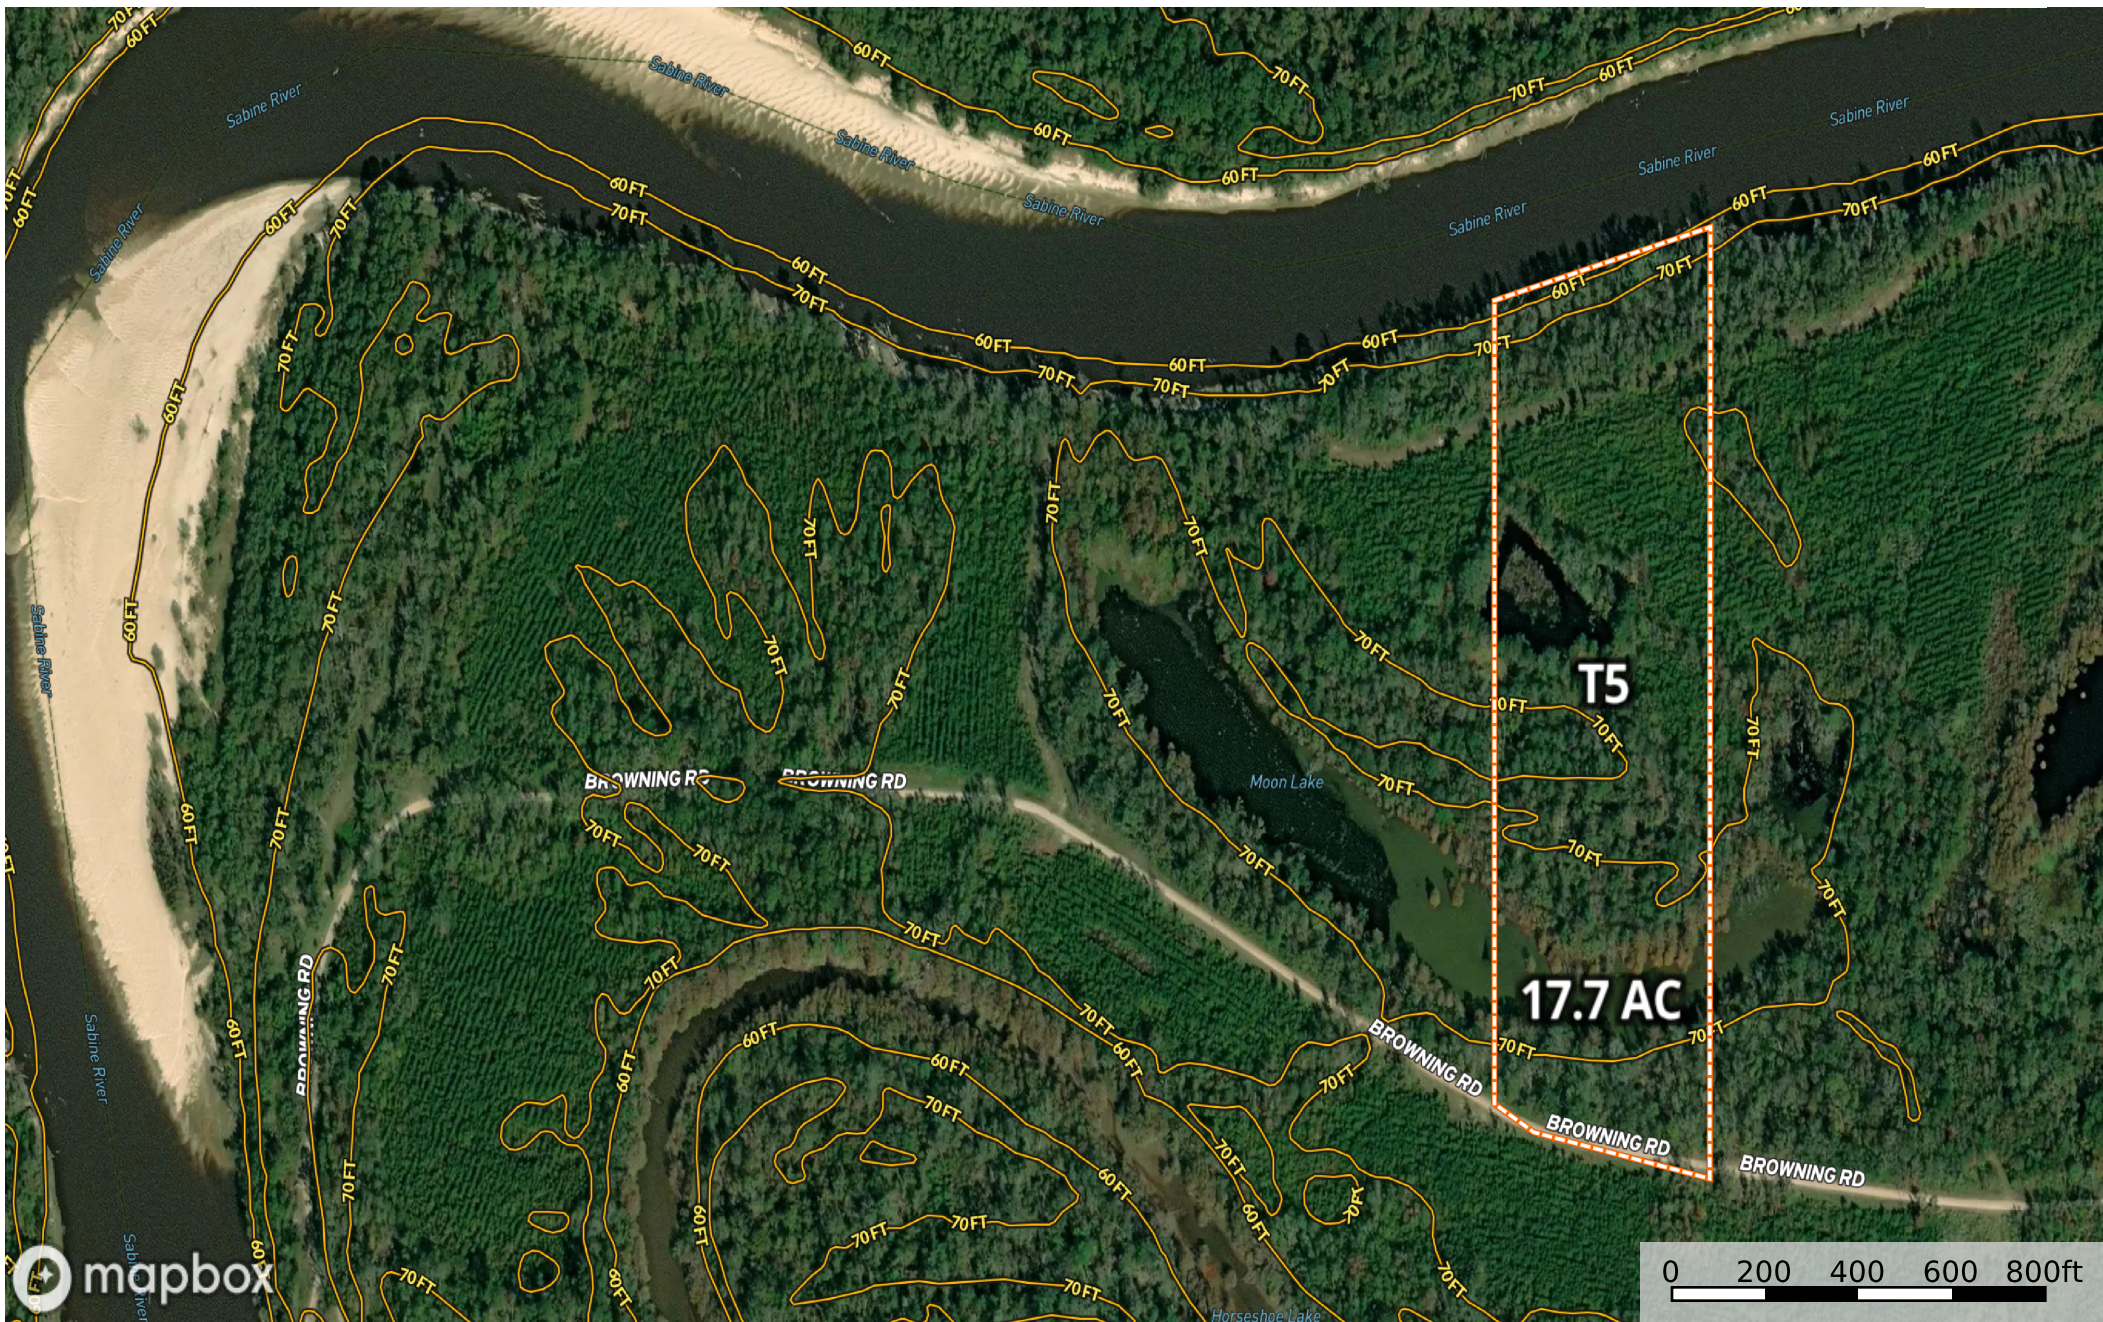

Forest River T5

Beauregard Parish, Louisiana, 17.7 AC +/-

 Boundary 1