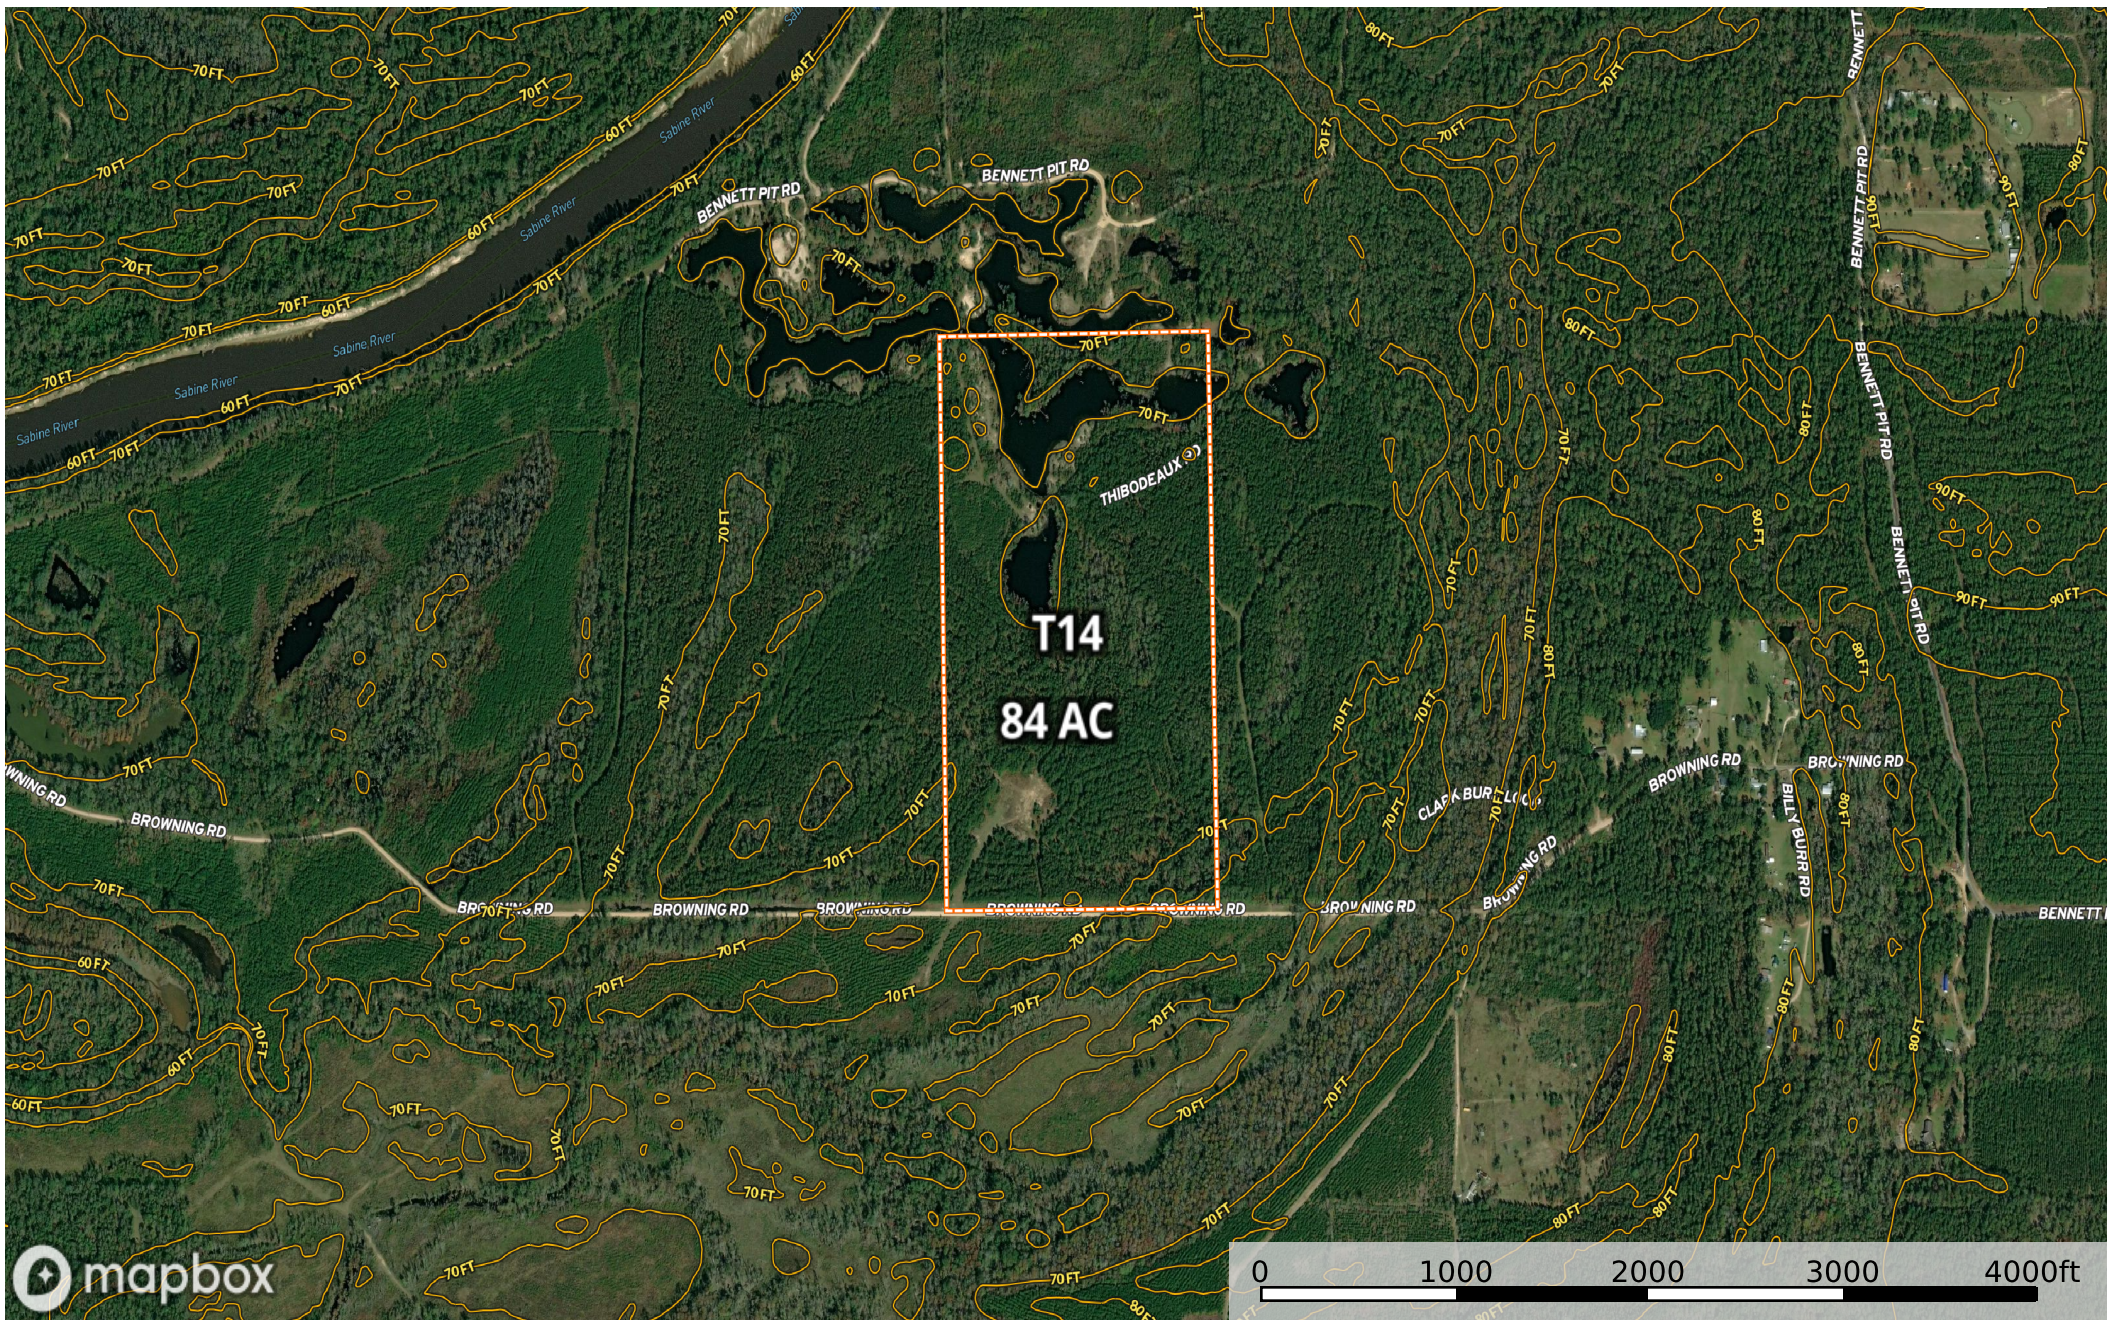

# Forest River T14

Beauregard Parish, Louisiana, 84 AC +/-

 Boundary 1