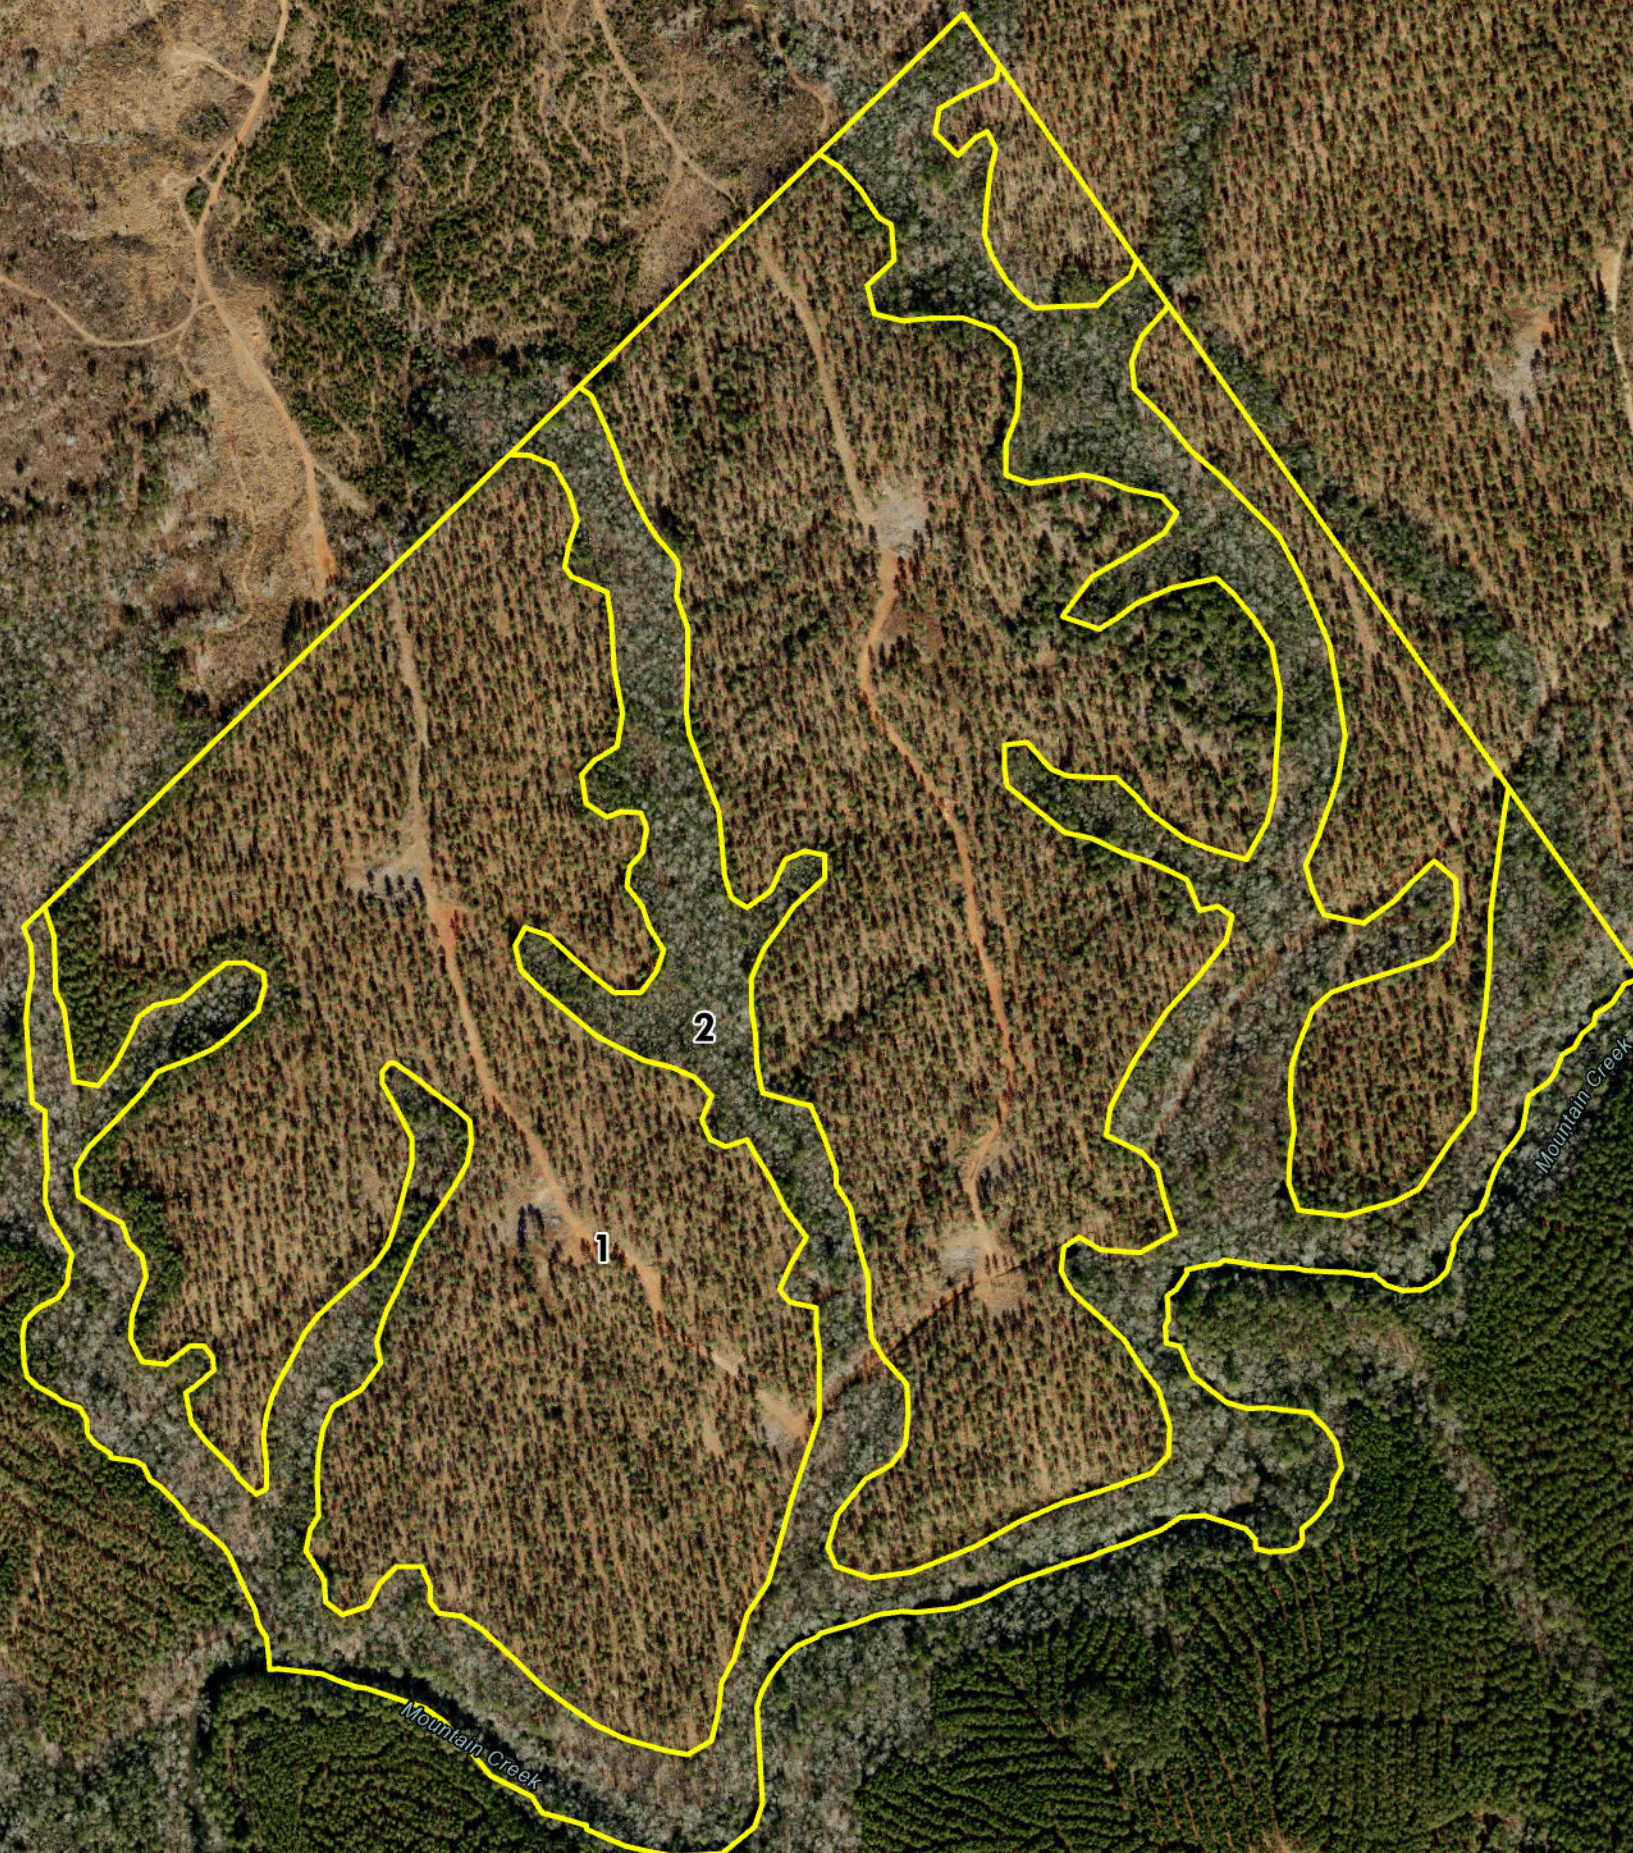

ARLENE P. WHITLEY

COUNTY: RICHMOND

STATE: NC

ACRES: ±272

ARLENE P. WHITLEY TRACT			
STAND	DOM_S_NAME	YEAR_EST	ACRES
1	CLEARCUT	2026	187.16
2	MIXED HARDWOOD/SMZ	1950	82.68

Sources: Esri, TomTom, Garmin, FAO, NOAA, USGS, © OpenStreetMap contributors, and the GIS User Community, NC CGIA, Microsoft, Vantor