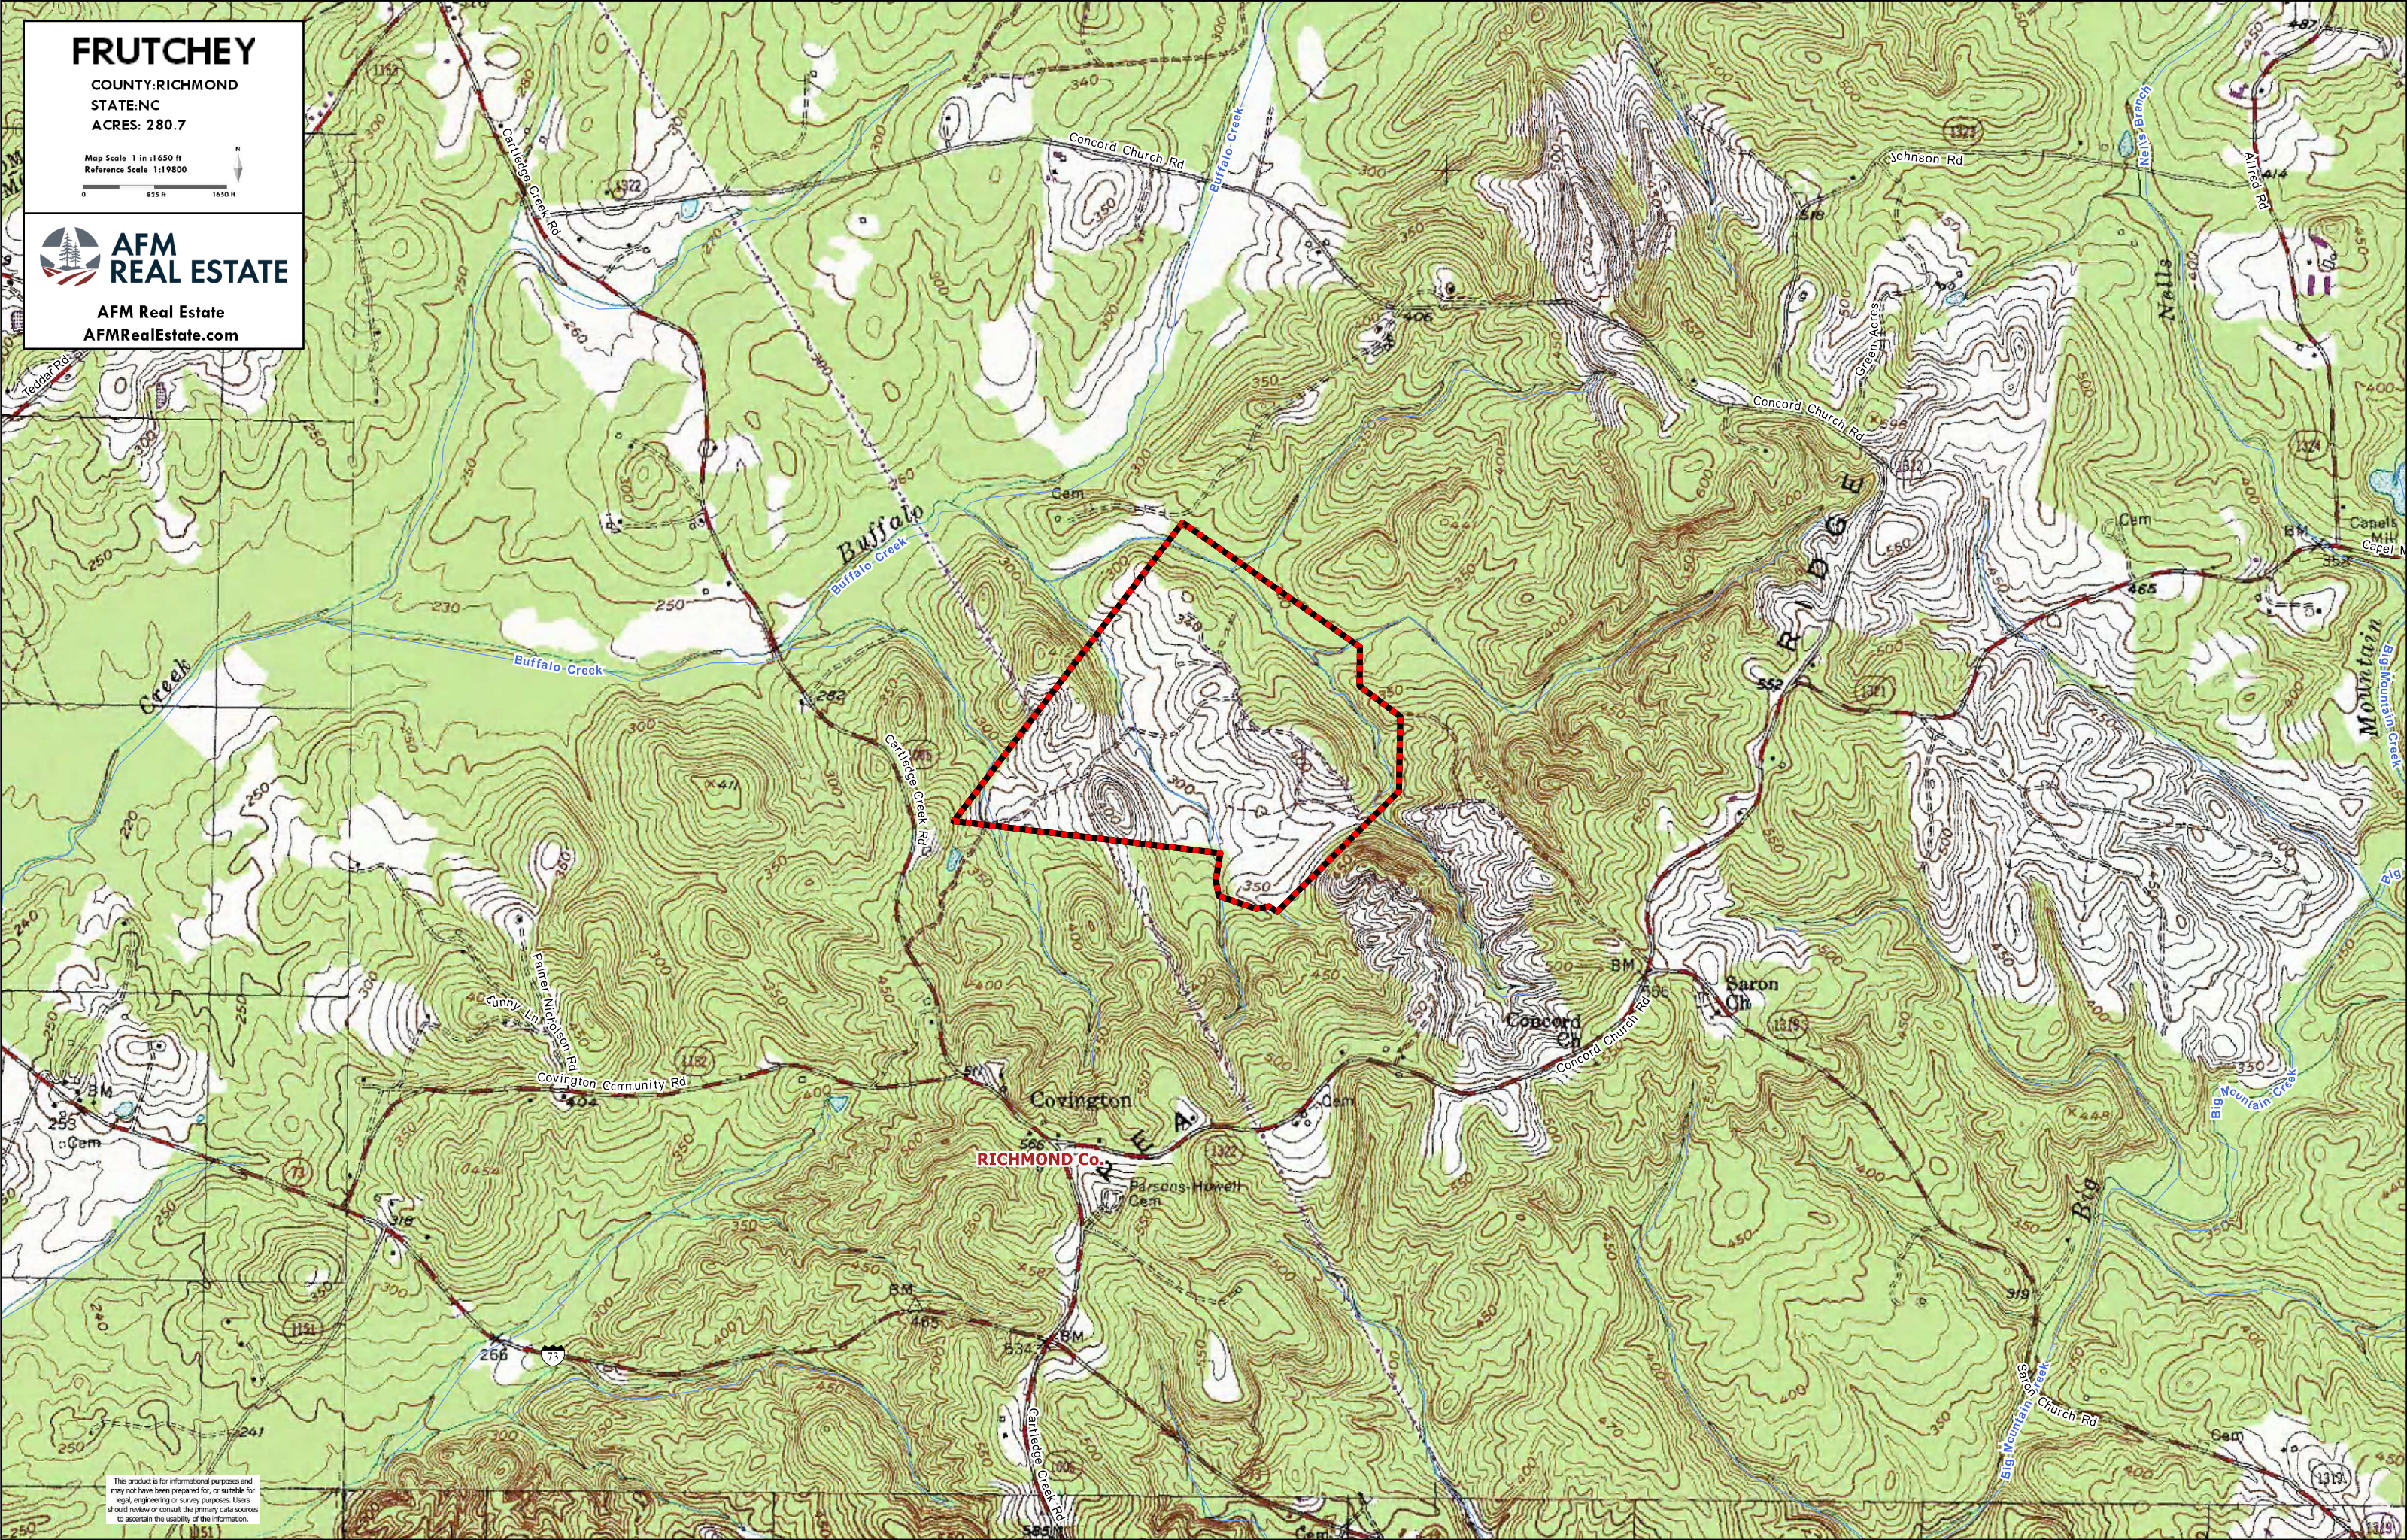

FRUTCHEY

COUNTY: RICHMOND
STATE: NC
ACRES: 280.7

Map Scale 1 in : 1650 ft
Reference Scale 1:19800

AFM Real Estate
AFMRealEstate.com