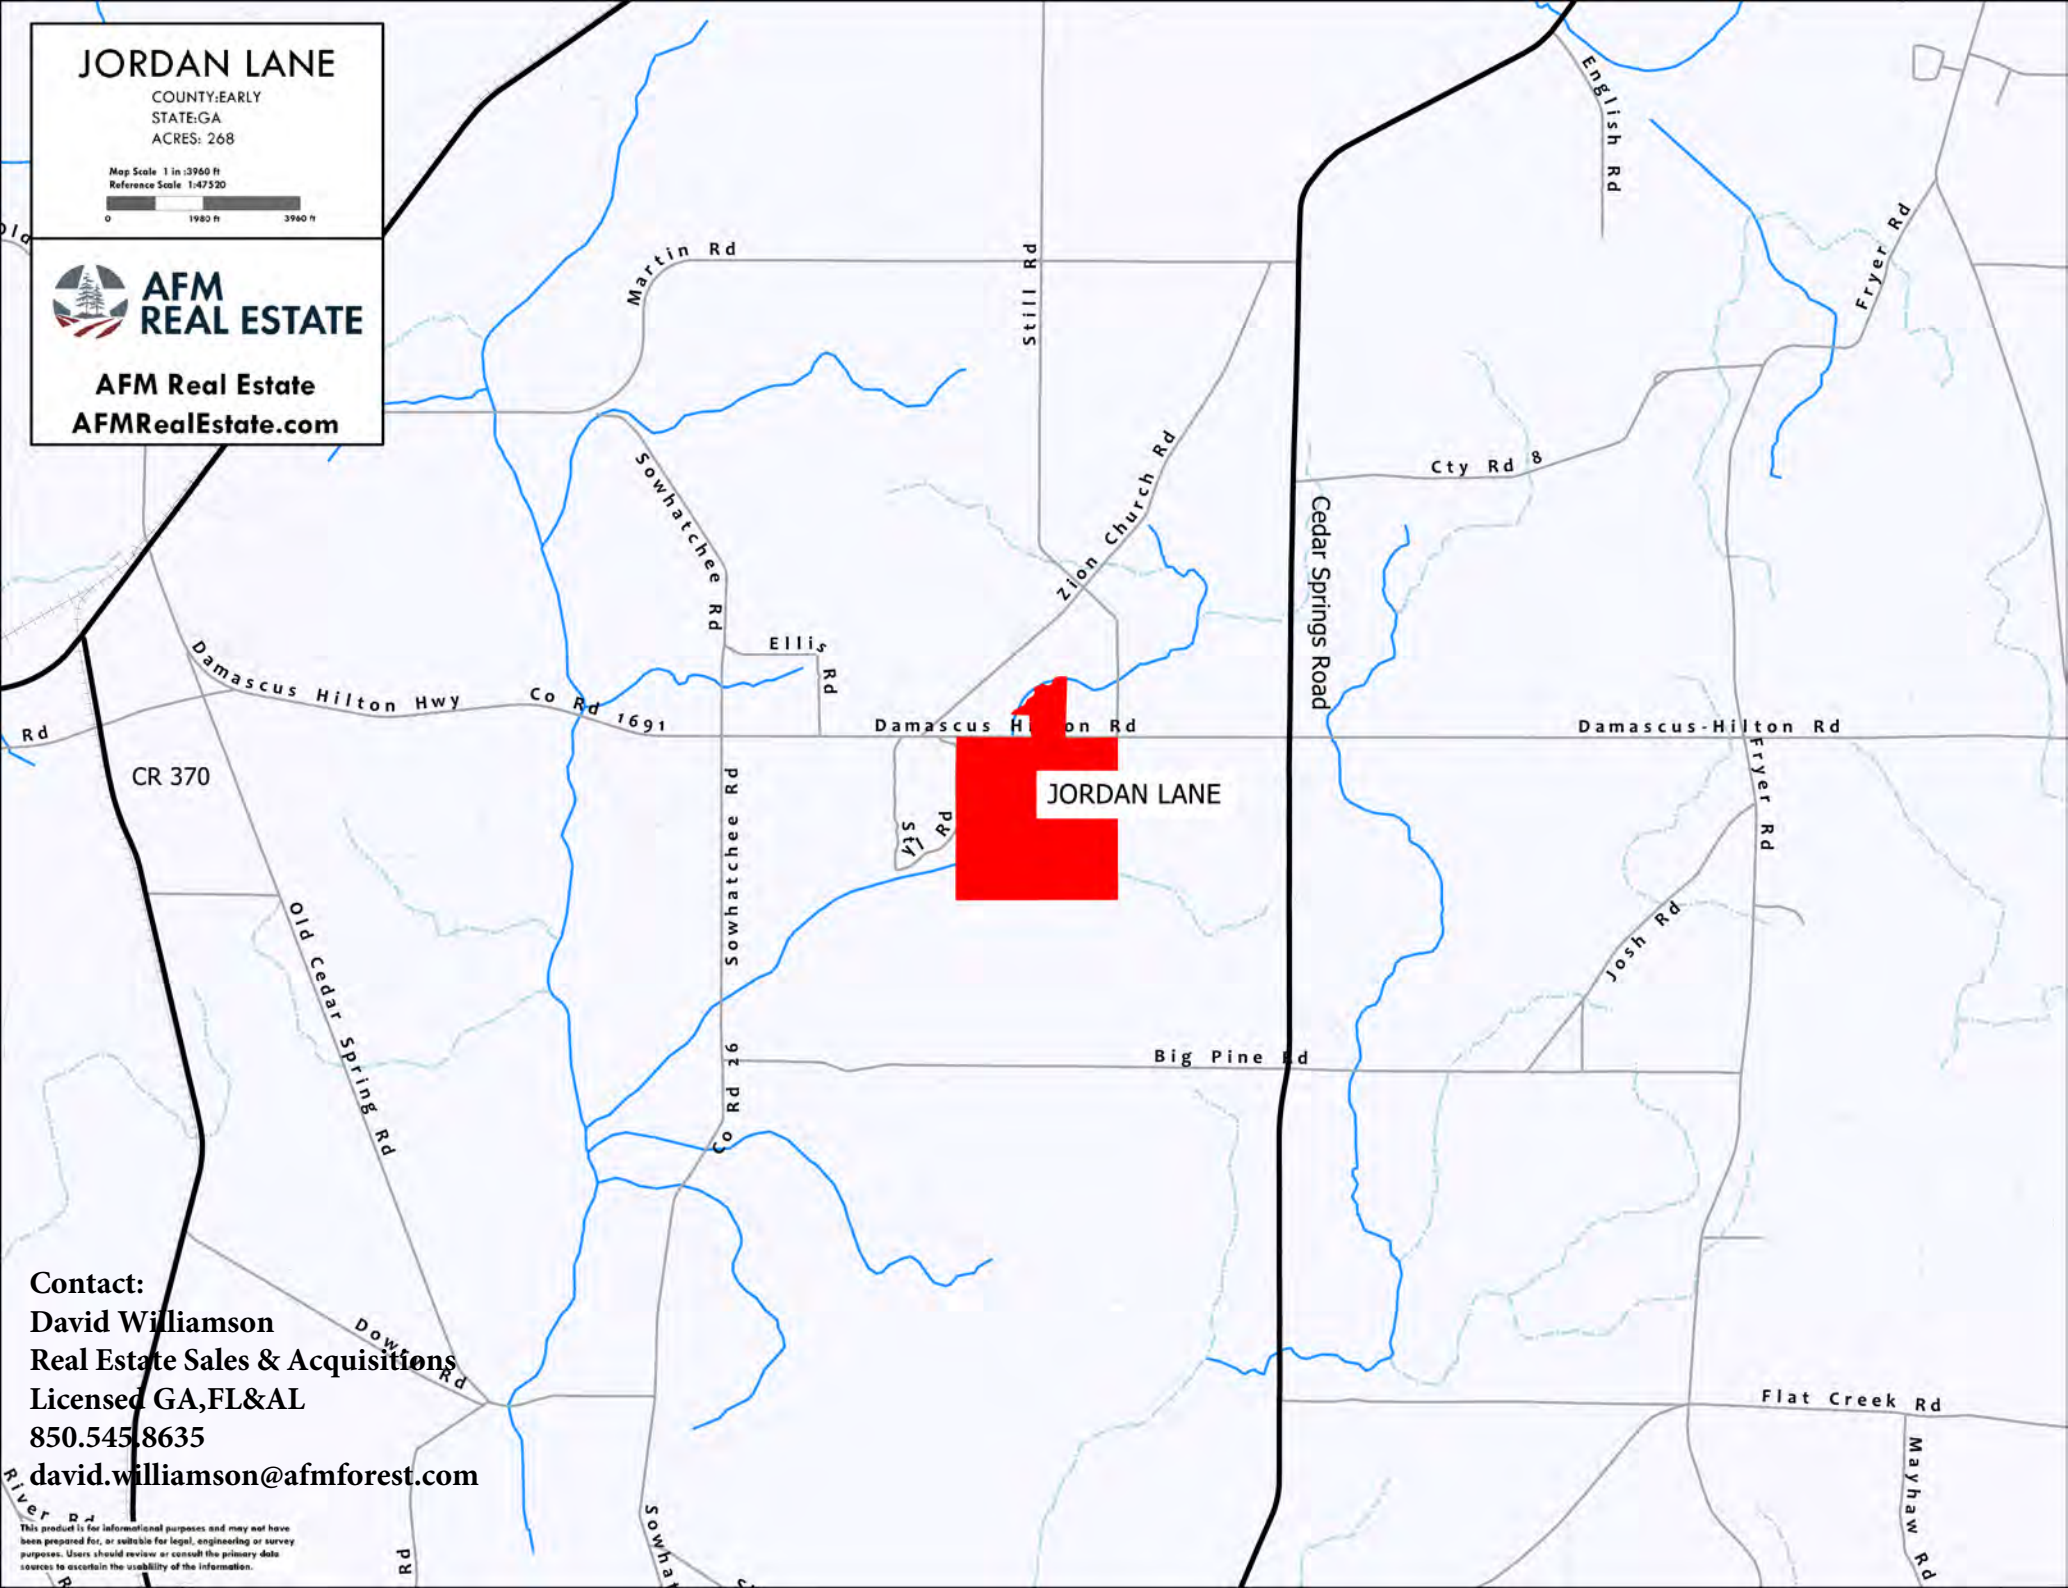

JORDAN LANE

COUNTY:EARLY
STATE:GA
ACRES: 268

Map Scale 1 in =3960 ft
Reference Scale 1:47520

AFM REAL ESTATE

AFM Real Estate
AFMRealEstate.com

JORDAN LANE

Contact:
David Williamson
Real Estate Sales & Acquisitions
Licensed GA,FL&AL
850.545.8635
david.williamson@afmforest.com