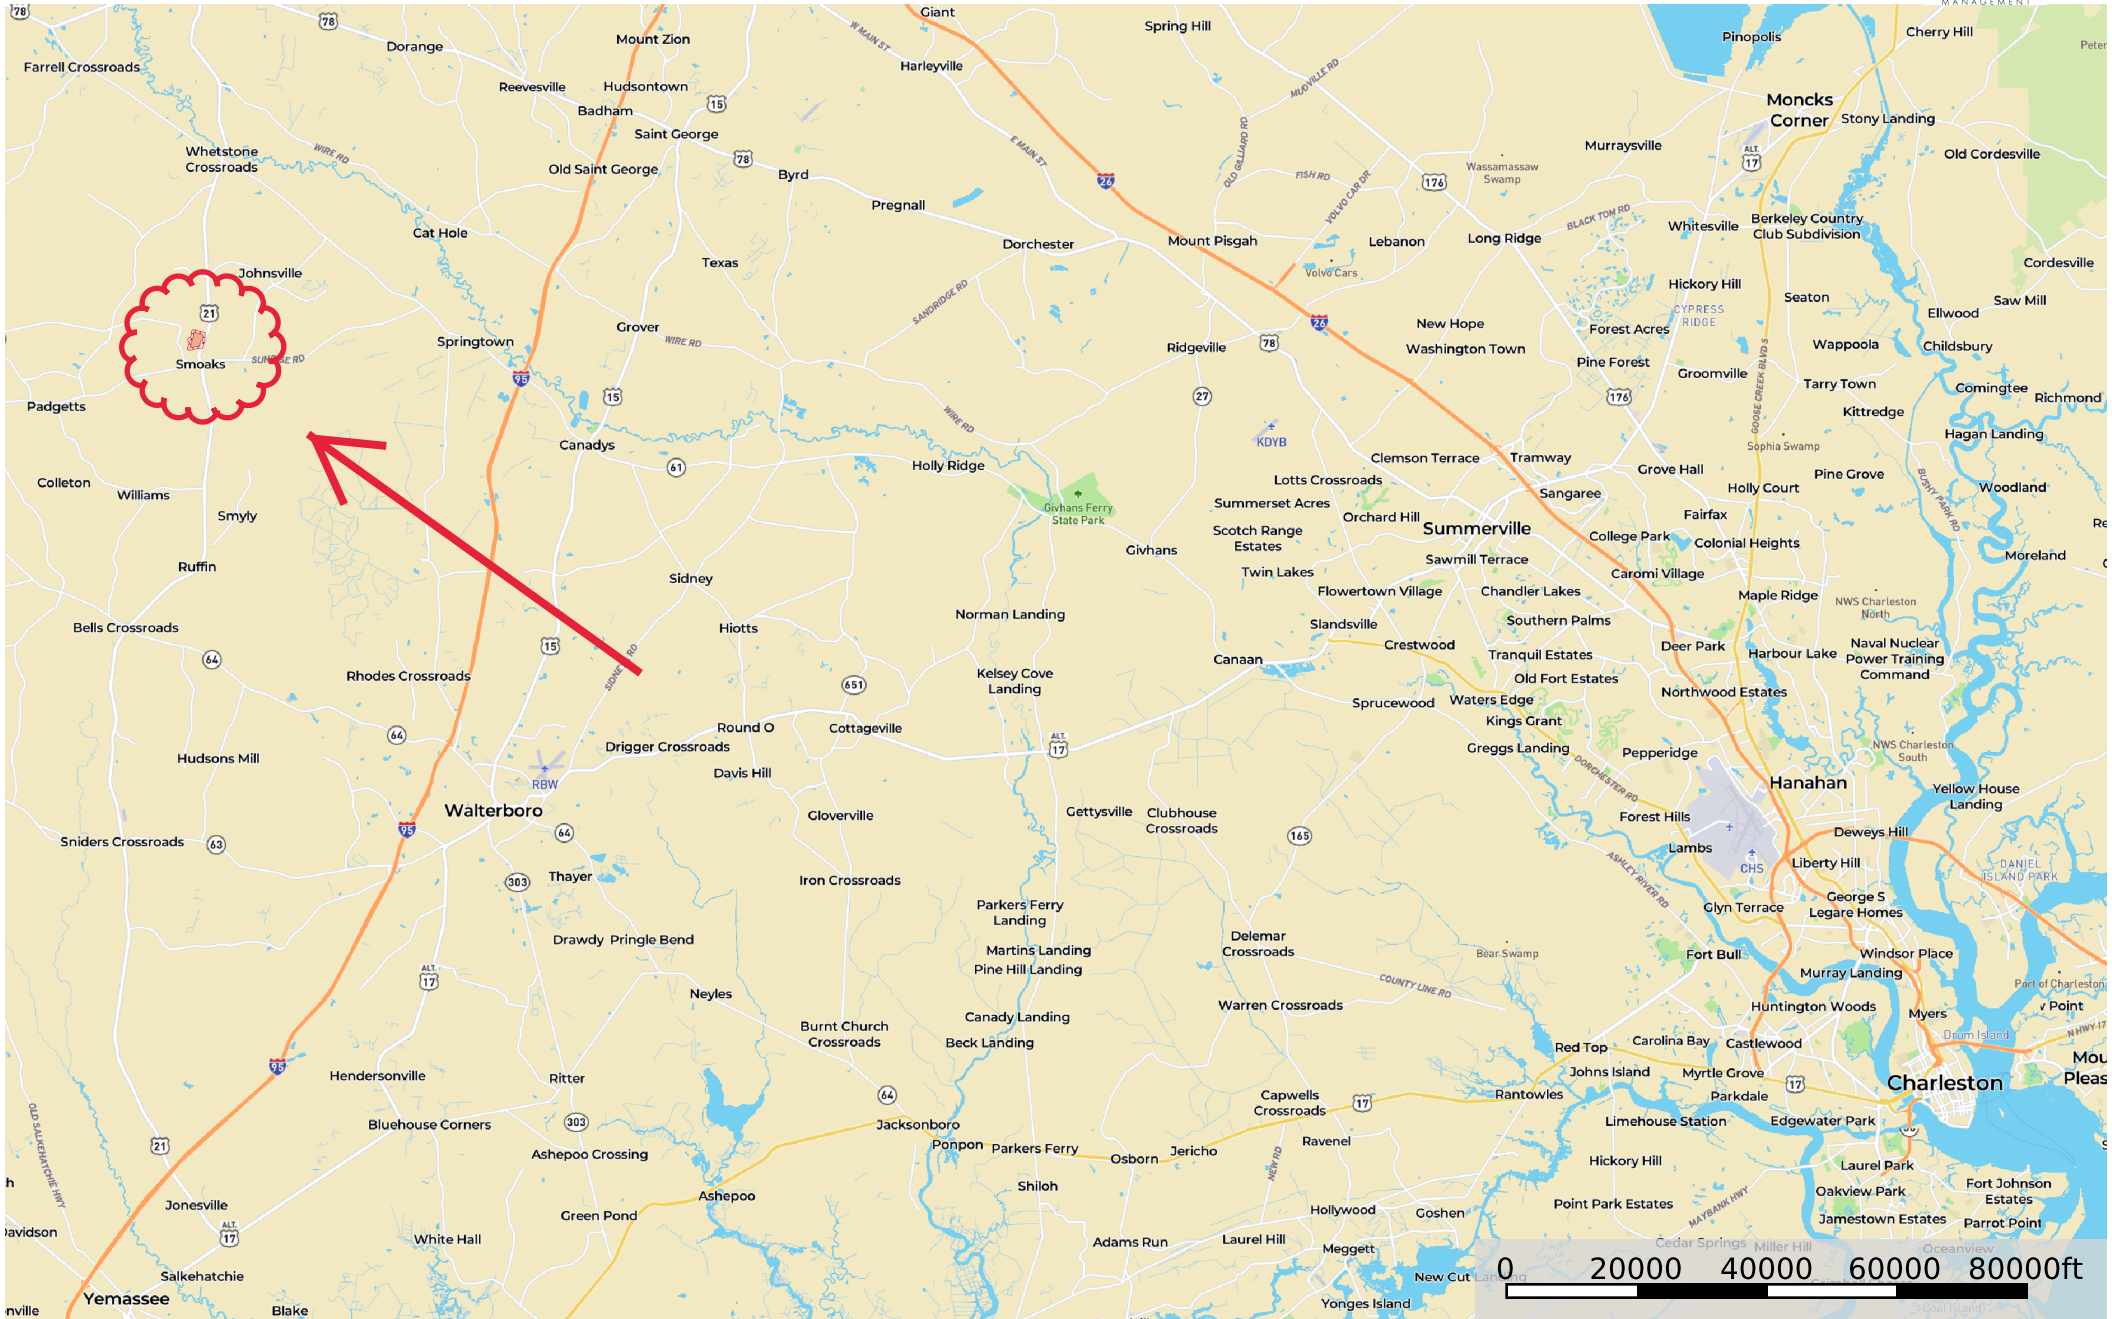

GARRIS HILL

Colleton County, South Carolina, 104 AC +/-

Boundary 1 1
11111111