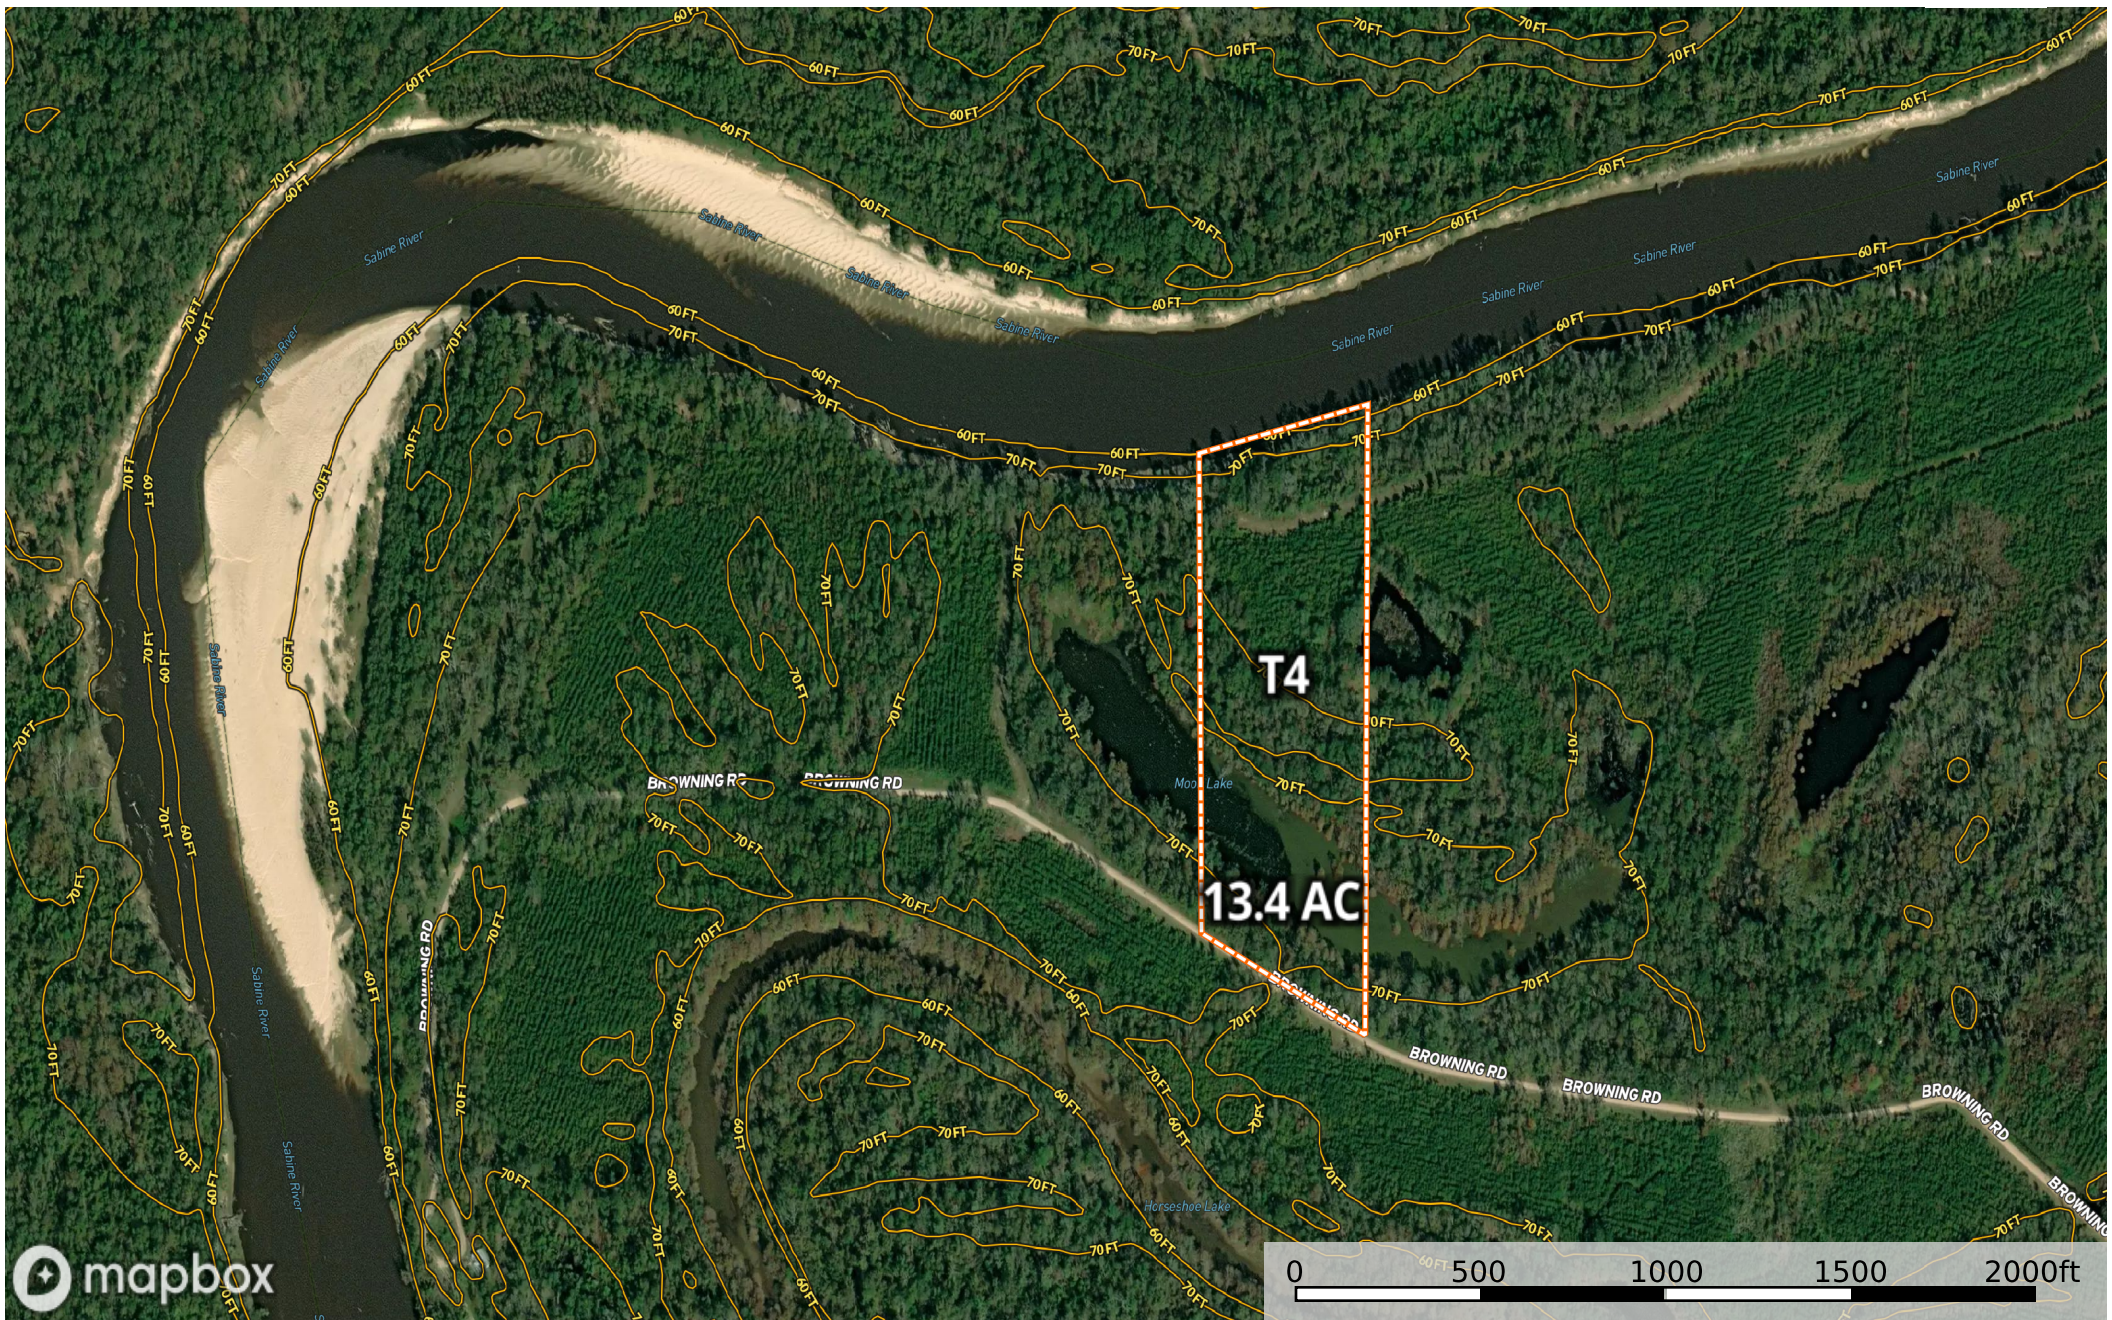

Forest River T4

Beauregard Parish, Louisiana, 13.4 AC +/-

 Boundary 1