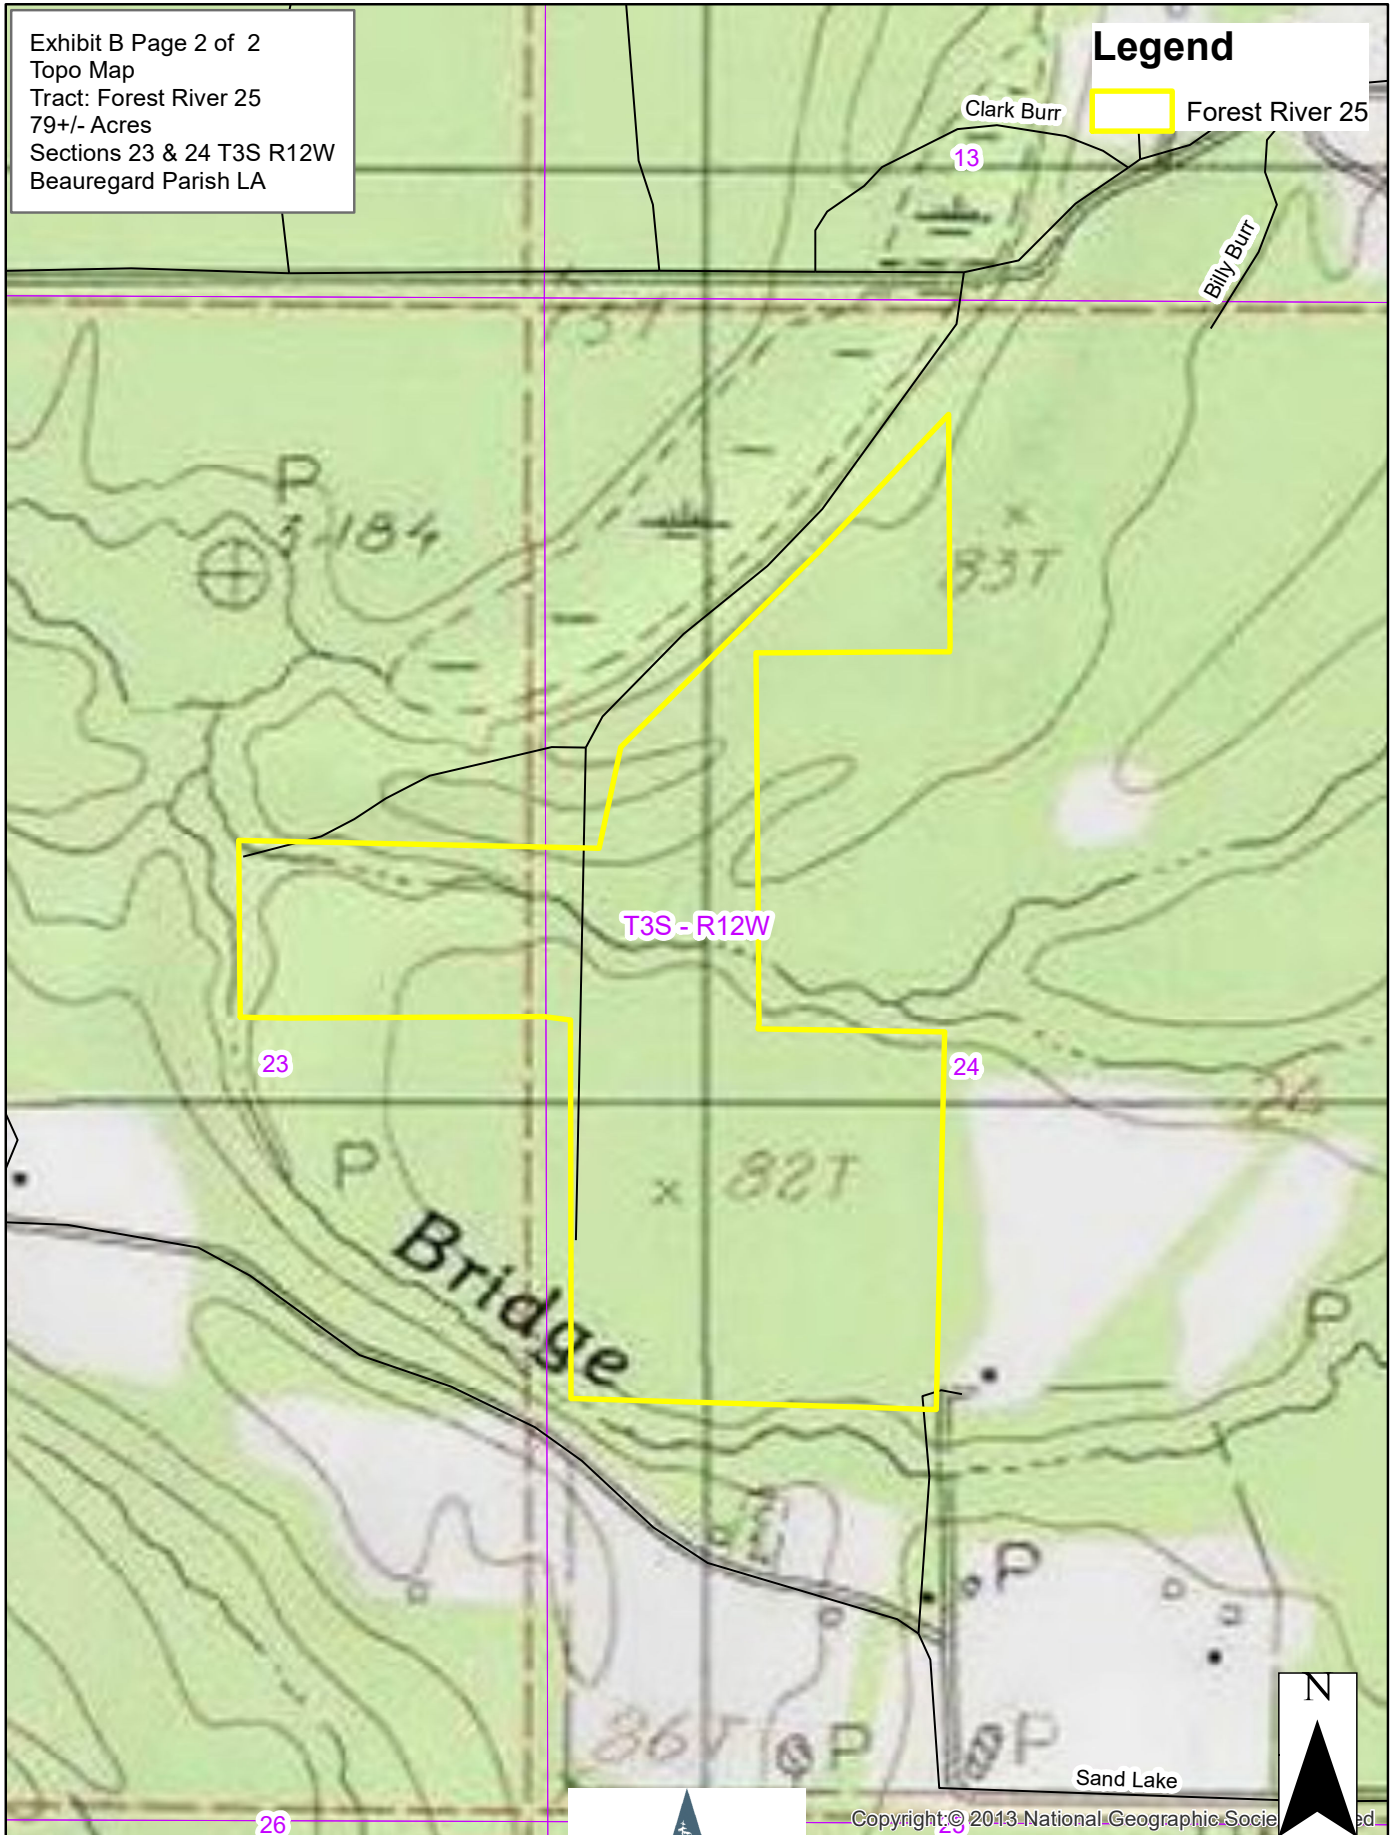

Exhibit B Page 2 of 2
Topo Map
Tract: Forest River 25
79+/- Acres
Sections 23 & 24 T3S R12W
Beauregard Parish LA

Legend

 Forest River 25

Prepared By: CBR 5/27/2026